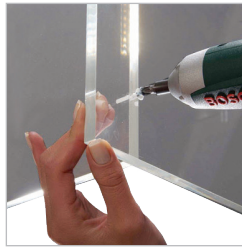

ZIG-ZAG BROCHURE DISPLAY

Eye-catching, premium brochure display with small footprint.

- 6 x A4 capacity with updateable convex header.
- 51 x 25mm flat oval aluminium legs and 10mm acrylic display shelves.
- Moulded silver plastic base with hidden steel plate for stability.
- Overall brochure stand footprint equals 300 x 420mm.
- Shelf dimensions: 220mm(w) x 42mm(d).

Double sided snapframe header – quick and easy to update.

218 x 165mm header insert protected behind cover sheet.

15 minute assembly time (Allen key supplied).

Made to order

15 minutes to assemble

Fully Recyclable