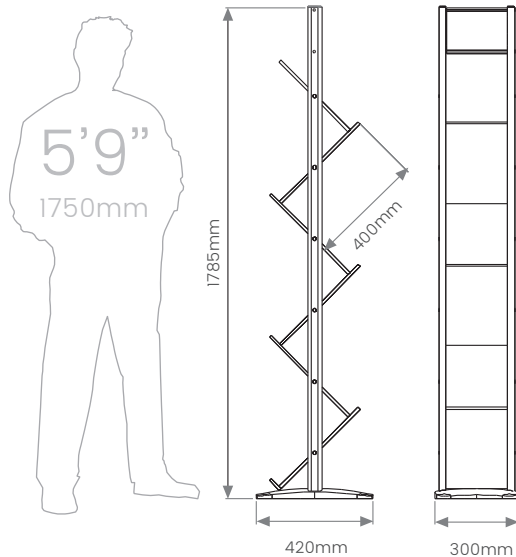

ZIG-ZAG BROCHURE DISPLAY

Eye-catching, premium brochure display with small footprint.

- 6 x A4 capacity with updateable convex header.
- 51 x 25mm flat oval aluminium legs and 10mm acrylic display shelves.
- Moulded silver plastic base with hidden steel plate for stability.
- Overall brochure stand footprint equals 300 x 420mm.
- Shelf dimensions: 220mm(w) x 42mm(d).

Double sided snapframe header – quick and easy to update.

218 x 165mm header insert protected behind cover sheet.

15 minute assembly time (Allen key supplied).

Made to order

15 minutes to assemble

Fully Recyclable

O/A Dimensions (w x h x d mm)	Weight (kg)	Order Code
300 x 1785 x 420	13.4	ZIG6XA4