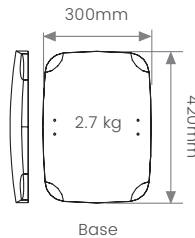

ZIG-ZAG BROCHURE DISPLAY

Eye-catching, premium brochure display with small footprint.

- 6 x A4 capacity with updateable convex header.
- 51 x 25mm flat oval aluminium legs and 10mm acrylic display shelves.
- Moulded silver plastic base with hidden steel plate for stability.
- Overall brochure stand footprint equals 300 x 420mm.
- Shelf dimensions: 220mm(w) x 42mm(d).

Double sided snapframe header – quick and easy to update.

218 x 165mm header insert protected behind cover sheet.

15 minute assembly time (Allen key supplied).

Made to order

15 minutes to assemble

Fully Recyclable

O/A Dimensions (w x h x d mm)	Weight (kg)	Order Code
300 x 1785 x 420	13.4	ZIG6XA4