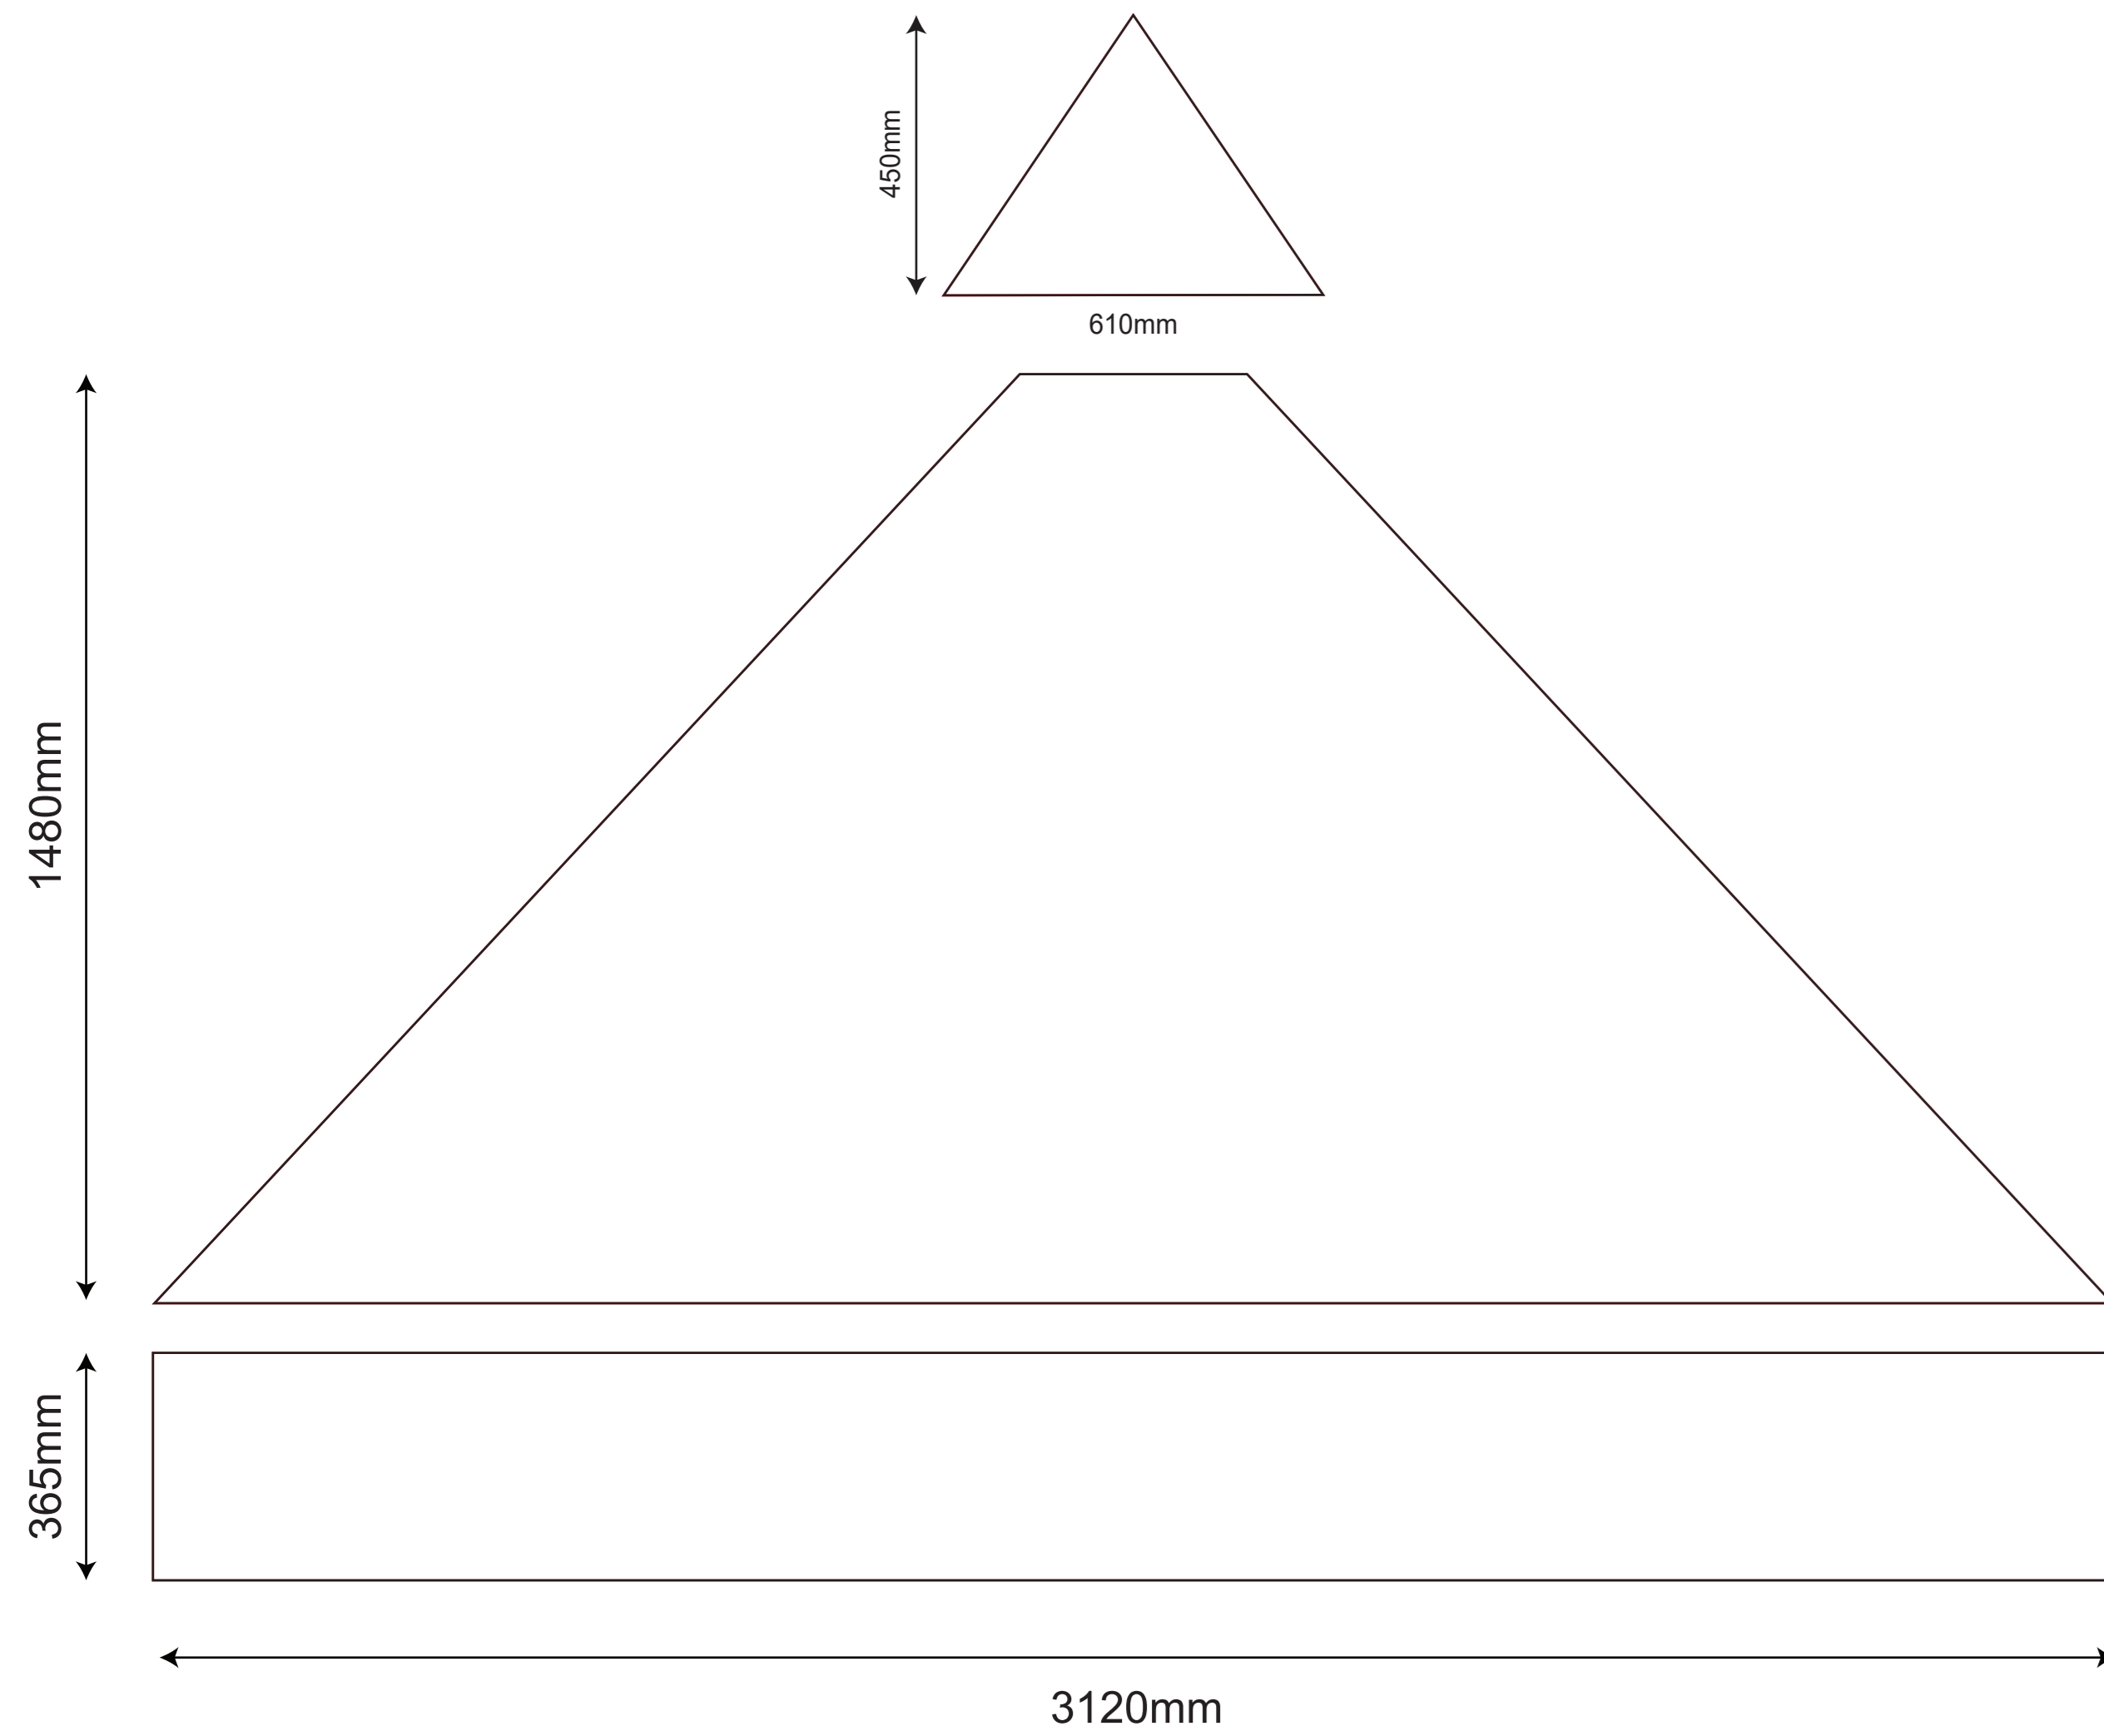

TEMPLATE IS SET AT 10% SCALE

3x3 Rhino Gazebo - Standard Kit

TEMPLATE IS SET AT 10% SCALE

OUTSIDE OF THE GAZEBO - LEFT SIDE

OUTSIDE OF THE GAZEBO - RIGHT SIDE

OUTSIDE OF THE GAZEBO - BACK SIDE

OUTSIDE OF THE GAZEBO - FRONT SIDE