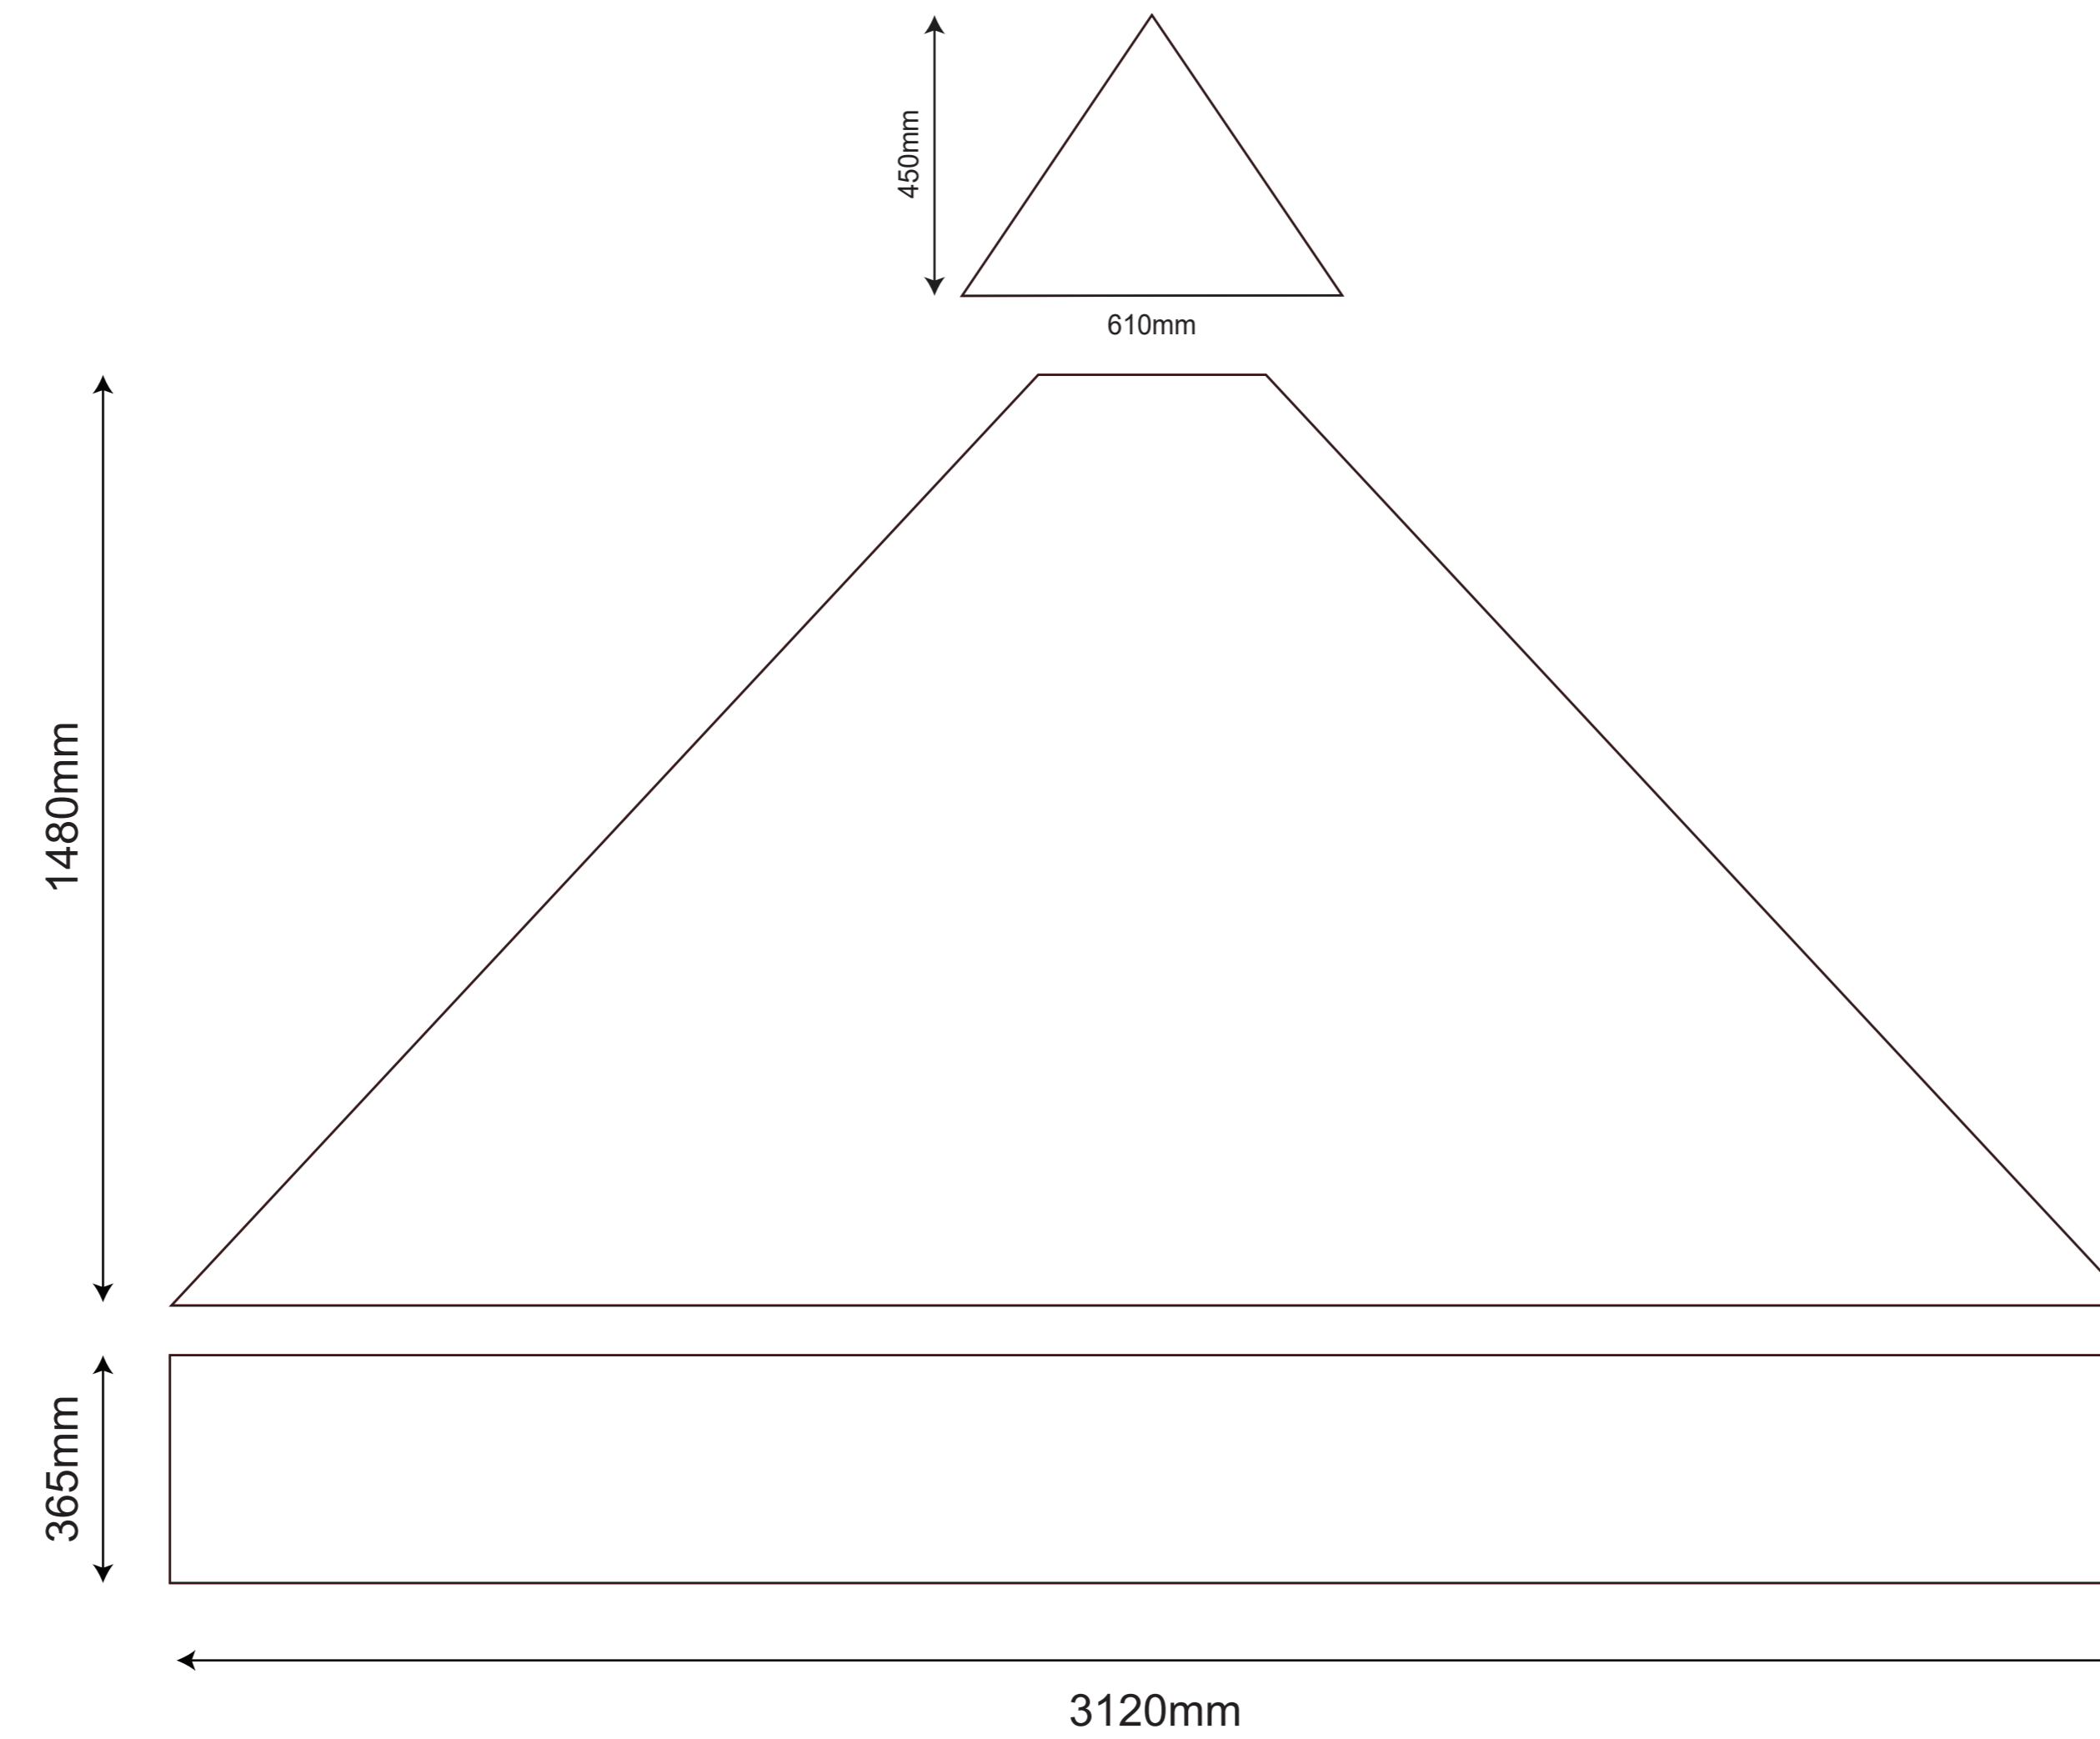

TEMPLATE IS SET AT 10% SCALE

3x3 Rhino Gazebo - Standard Kit

TEMPLATE IS SET AT 10% SCALE

OUTSIDE OF THE GAZEBO - LEFT SIDE

OUTSIDE OF THE GAZEBO - RIGHT SIDE

OUTSIDE OF THE GAZEBO - BACK SIDE

OUTSIDE OF THE GAZEBO - FRONT SIDE