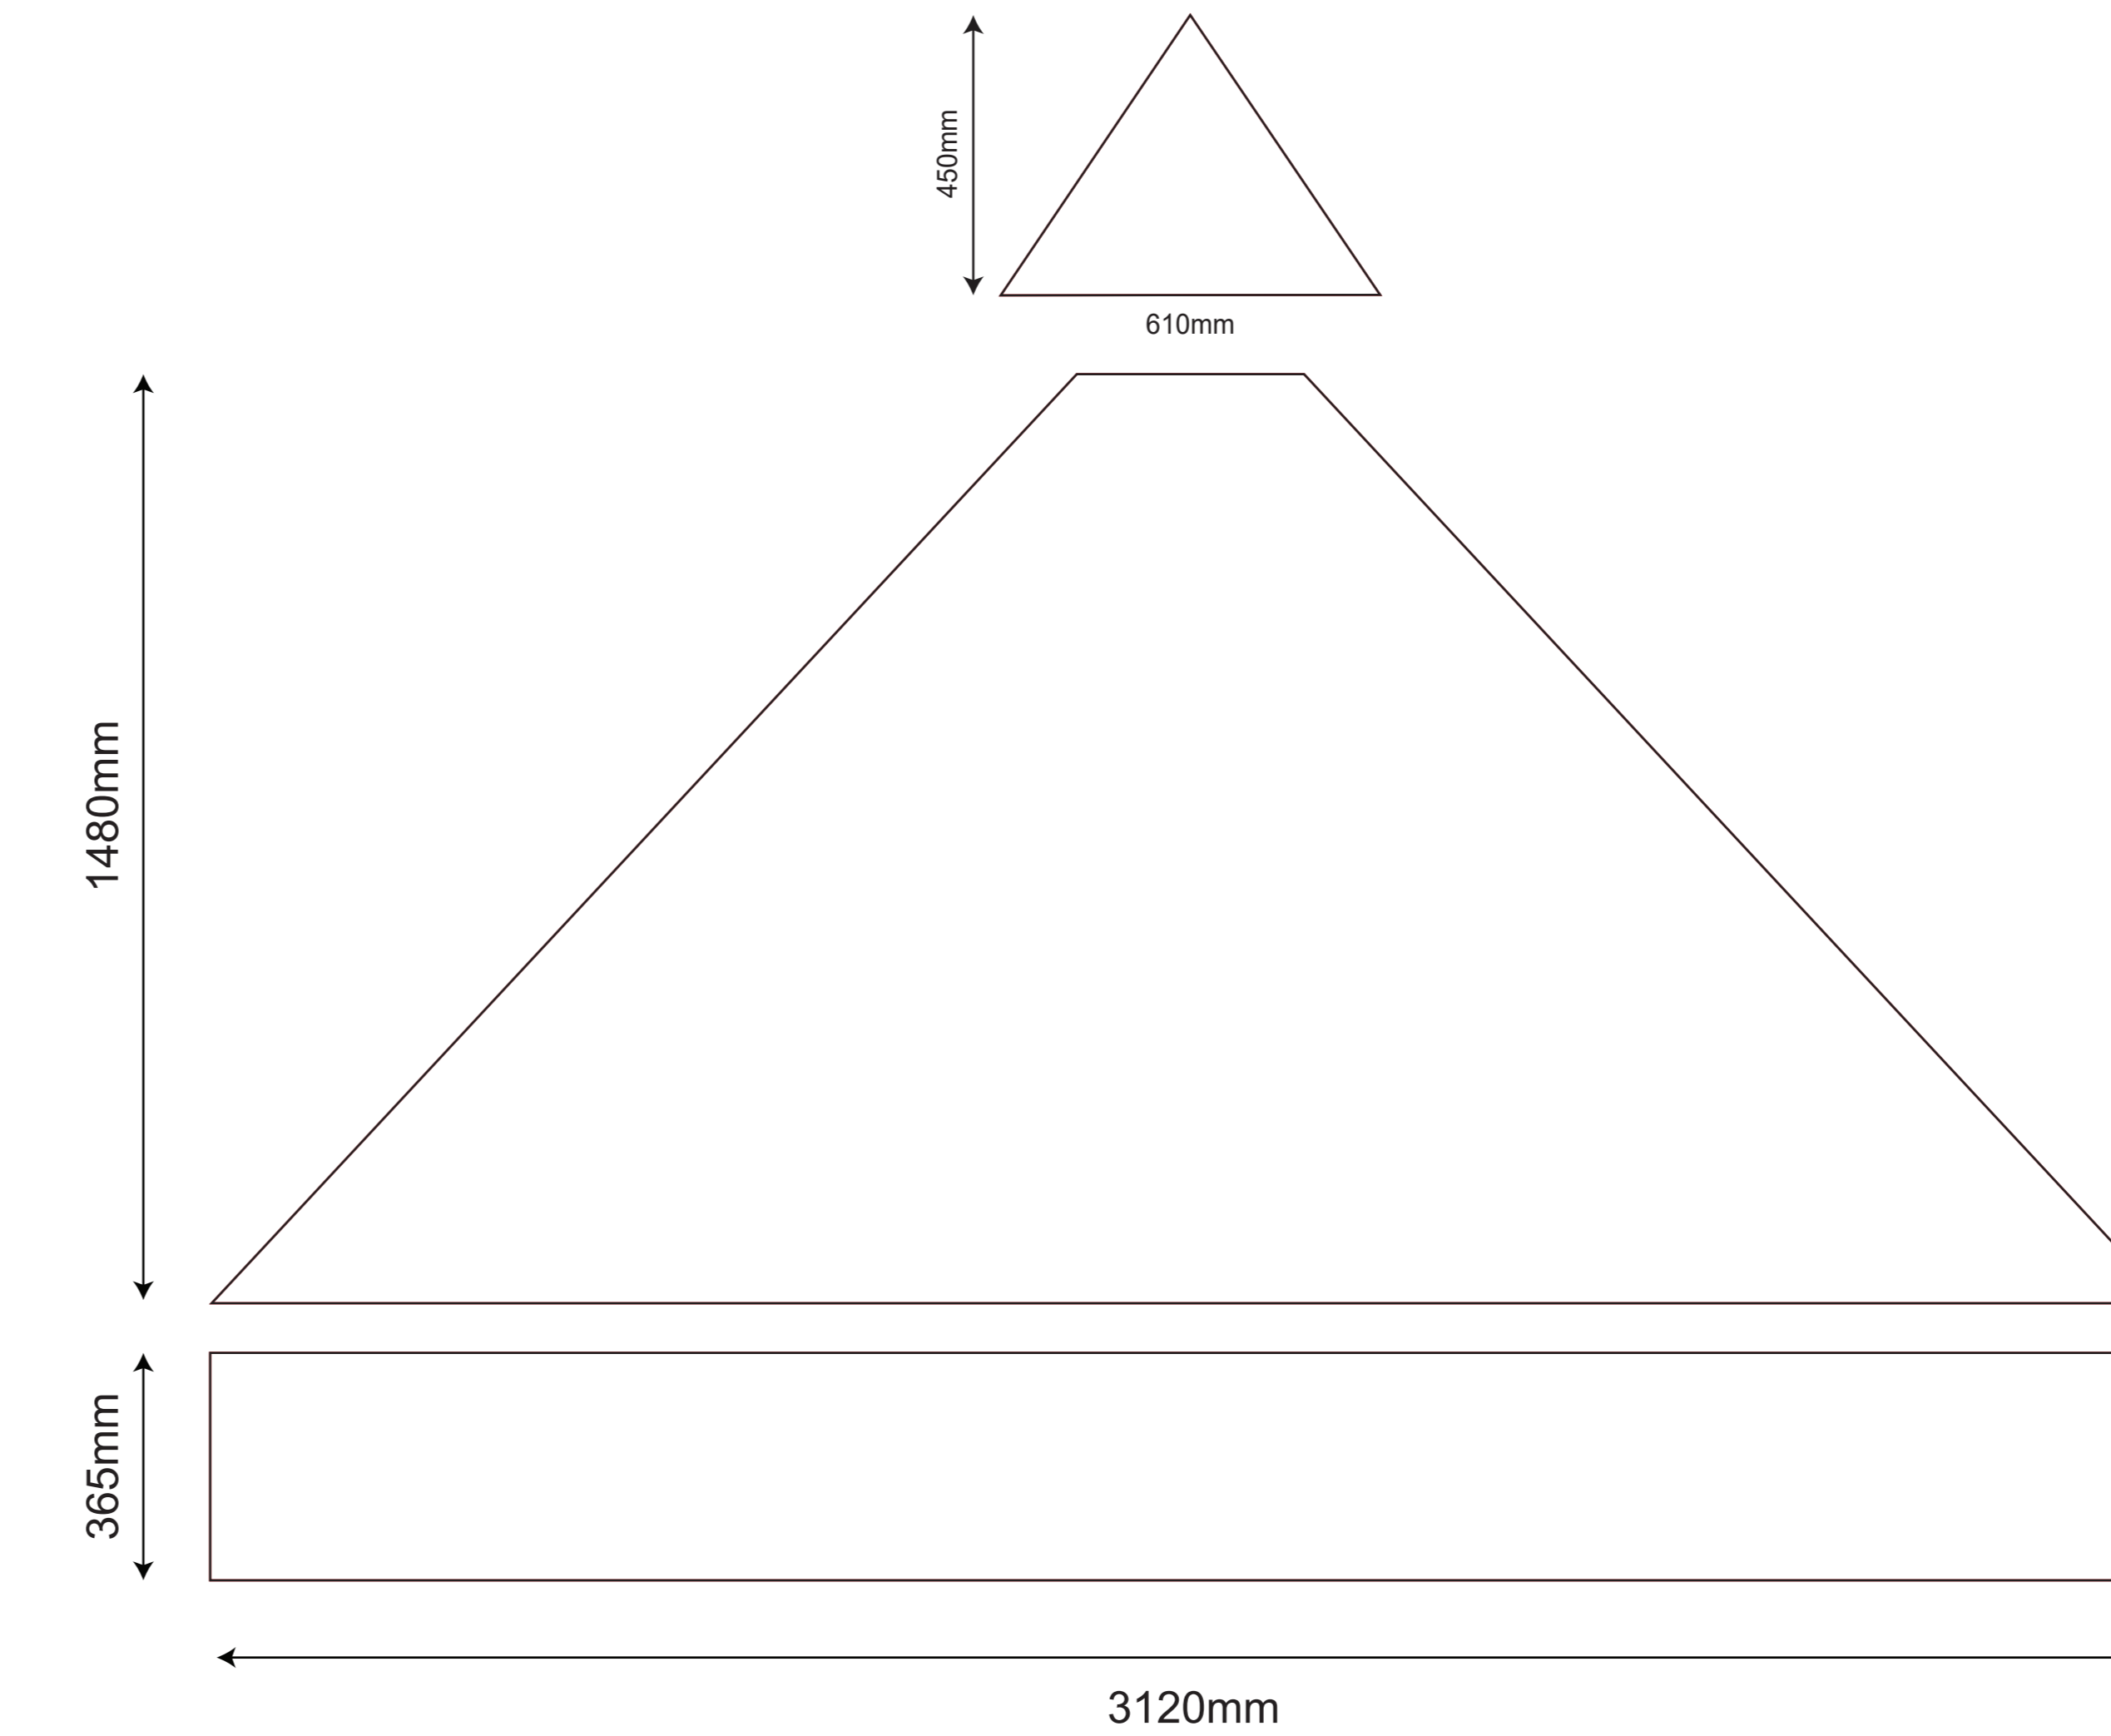

TEMPLATE IS SET AT 10% SCALE

3x3 Rhino Gazebo - Standard Kit

TEMPLATE IS SET AT 10% SCALE

OUTSIDE OF THE GAZEBO - LEFT SIDE

OUTSIDE OF THE GAZEBO - RIGHT SIDE

OUTSIDE OF THE GAZEBO - BACK SIDE

OUTSIDE OF THE GAZEBO - FRONT SIDE