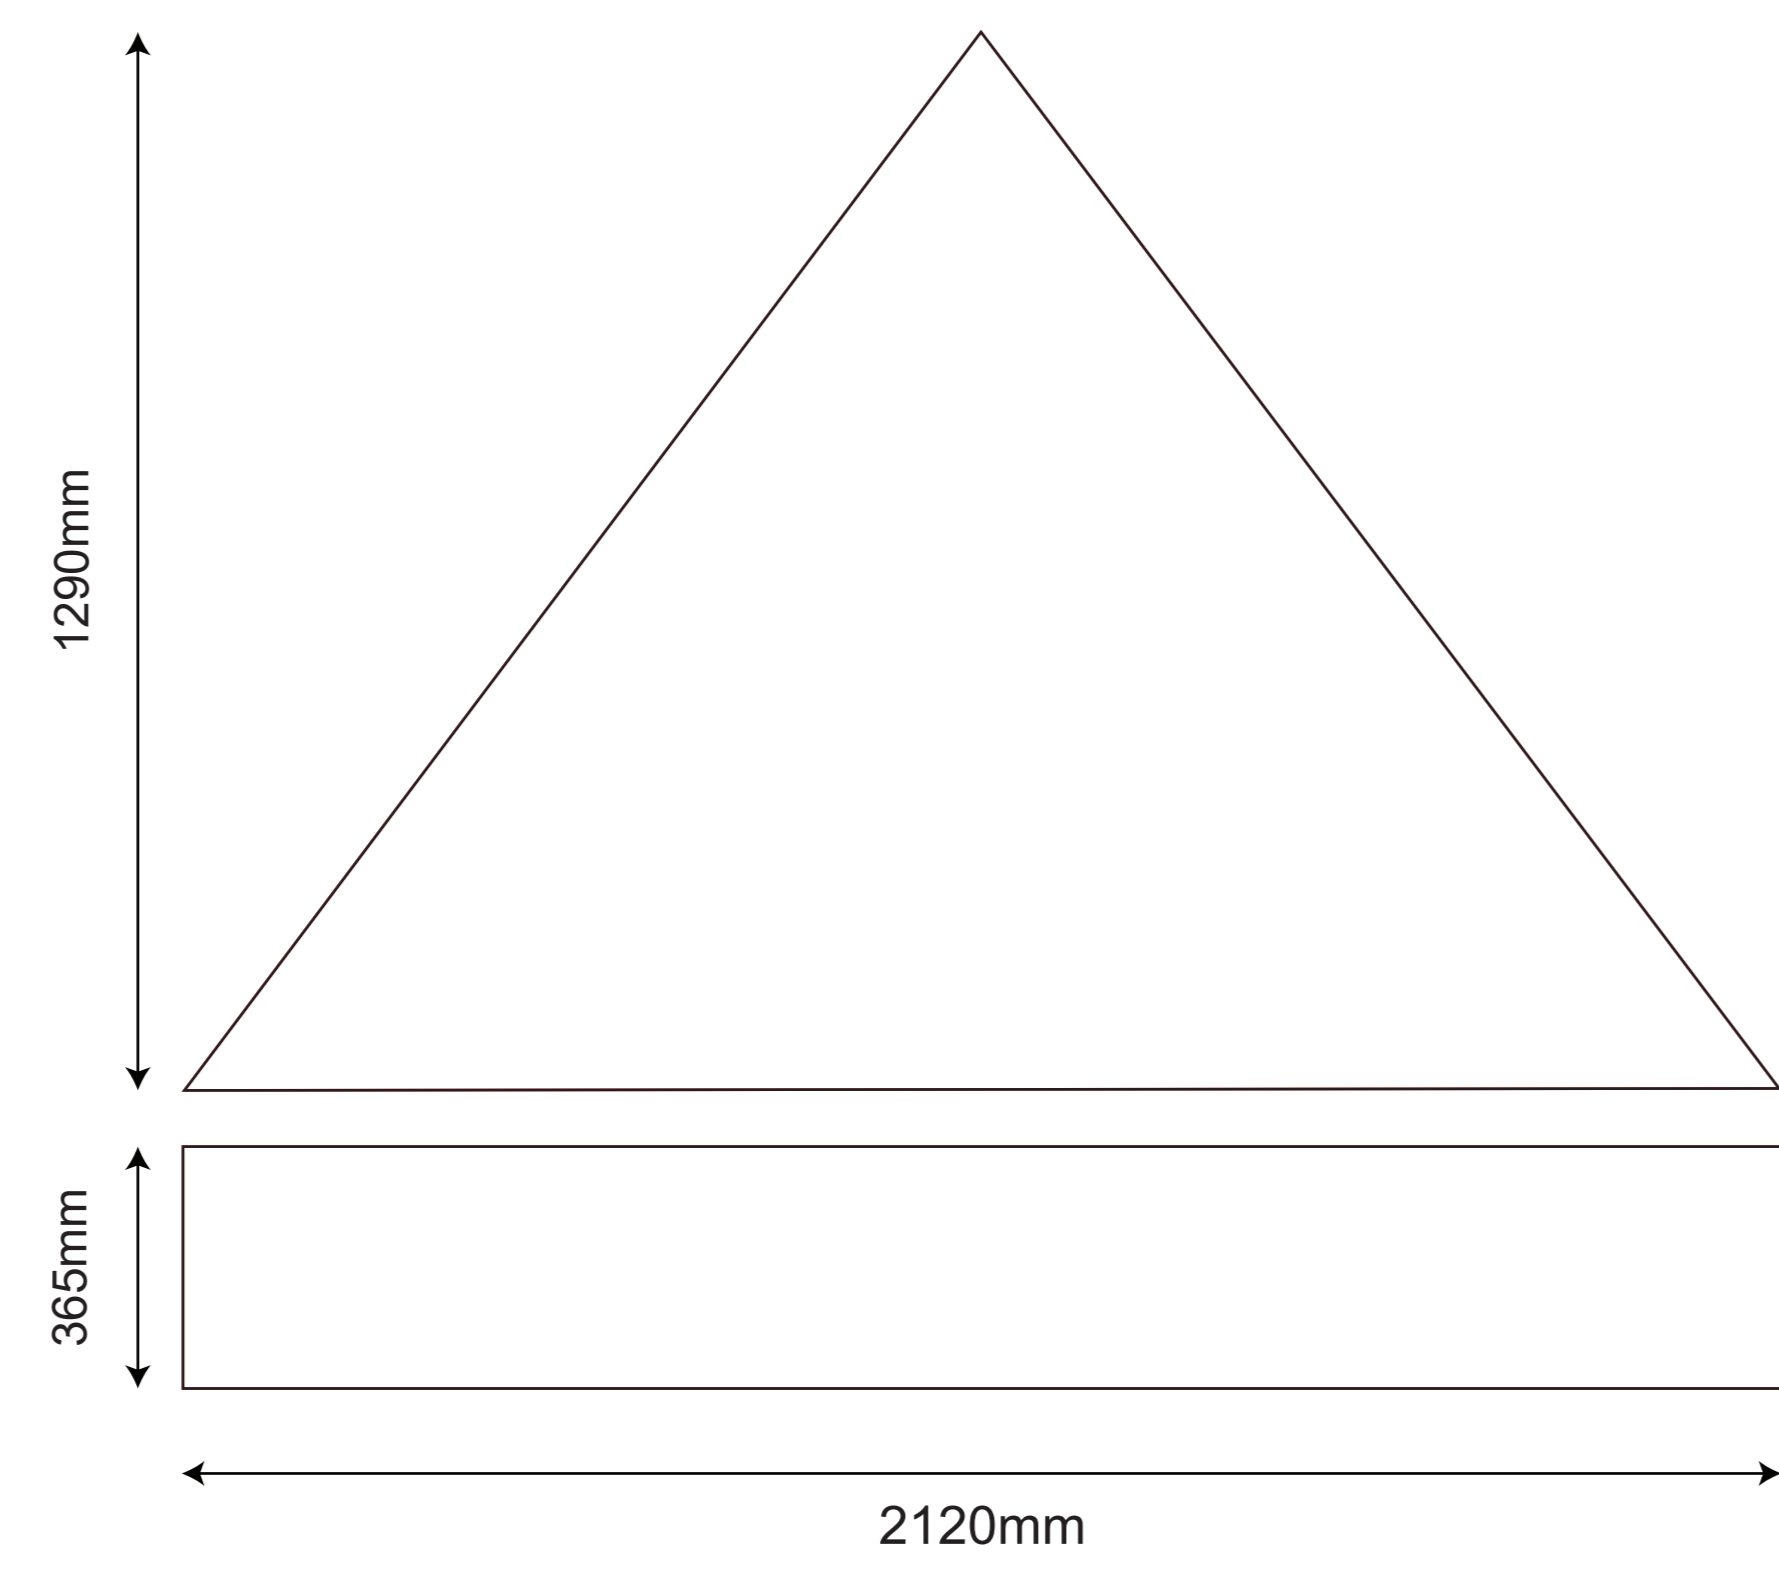

2x2 Rhino Gazebo - Daylight Plus Kit

OUTSIDE OF THE GAZEBO - LEFT SIDE

OUTSIDE OF THE GAZEBO - RIGHT SIDE

OUTSIDE OF THE GAZEBO - BACK SIDE

OUTSIDE OF THE GAZEBO - FRONT SIDE

INSIDE OF THE GAZEBO - BACK WALL

OUTSIDE OF THE GAZEBO - HALF WALL LEFT

OUTSIDE OF THE GAZEBO - HALF WALL RIGHT

INSIDE OF THE GAZEBO - HALF WALL LEFT

INSIDE OF THE GAZEBO - HALF WALL RIGHT