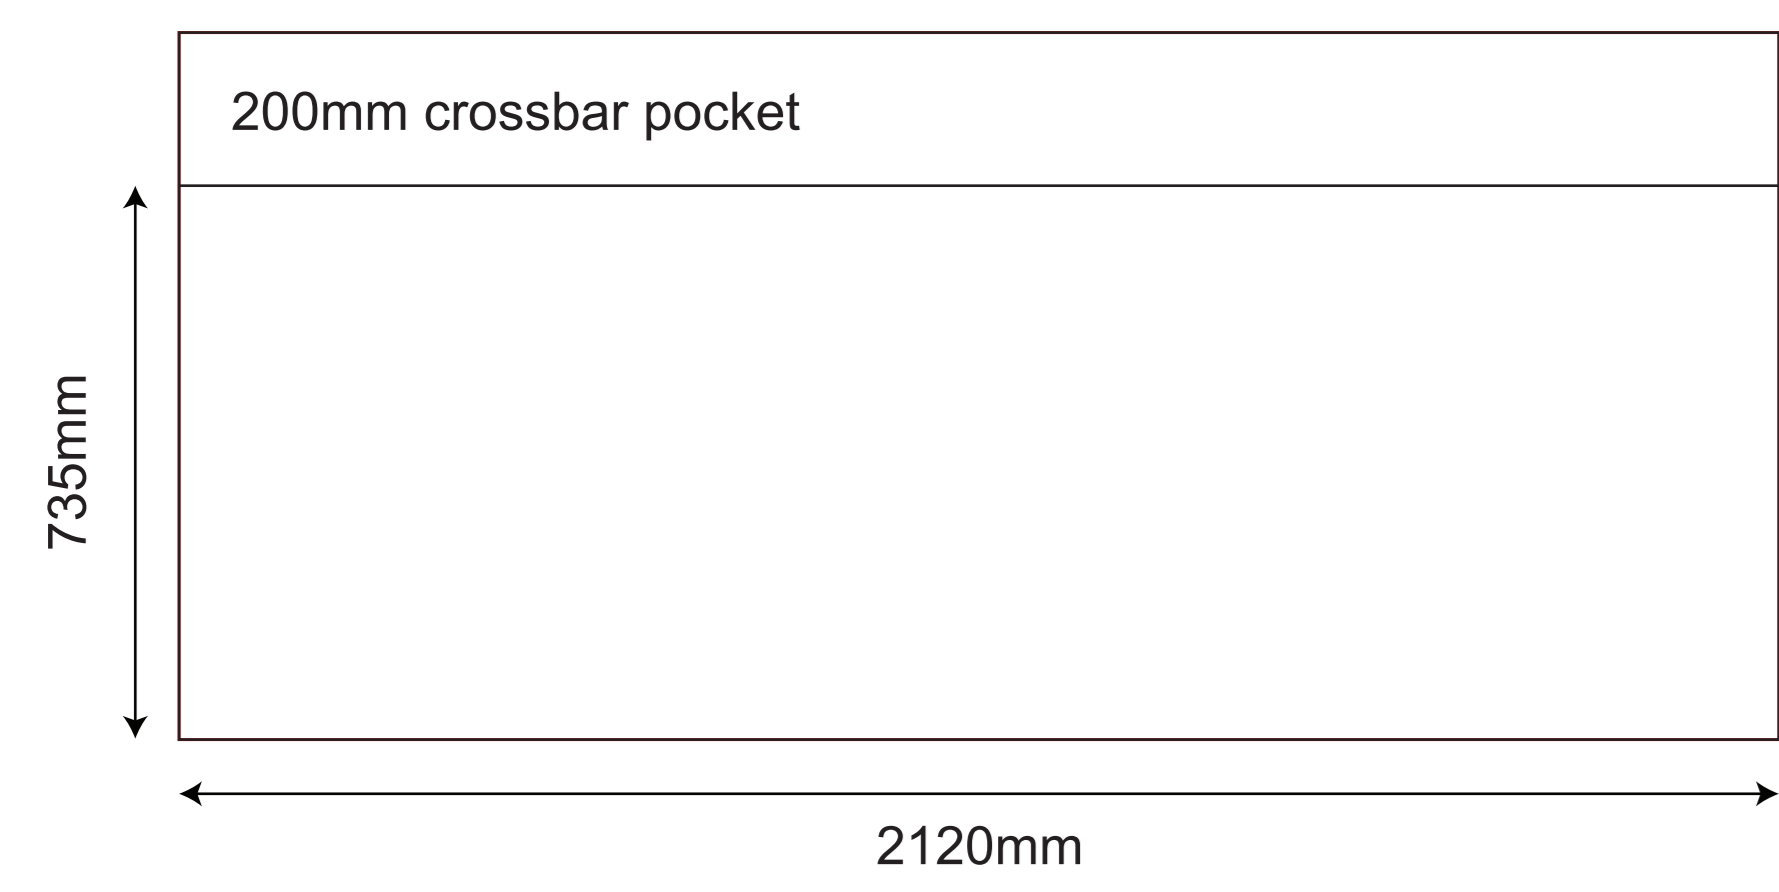

2x2 Rhino Gazebo - Daylight Plus Kit

OUTSIDE OF THE GAZEBO - LEFT SIDE

OUTSIDE OF THE GAZEBO - RIGHT SIDE

OUTSIDE OF THE GAZEBO - BACK SIDE

OUTSIDE OF THE GAZEBO - FRONT SIDE

INSIDE OF THE GAZEBO - BACK WALL

OUTSIDE OF THE GAZEBO - HALF WALL LEFT

OUTSIDE OF THE GAZEBO - HALF WALL RIGHT

INSIDE OF THE GAZEBO - HALF WALL LEFT

INSIDE OF THE GAZEBO - HALF WALL RIGHT