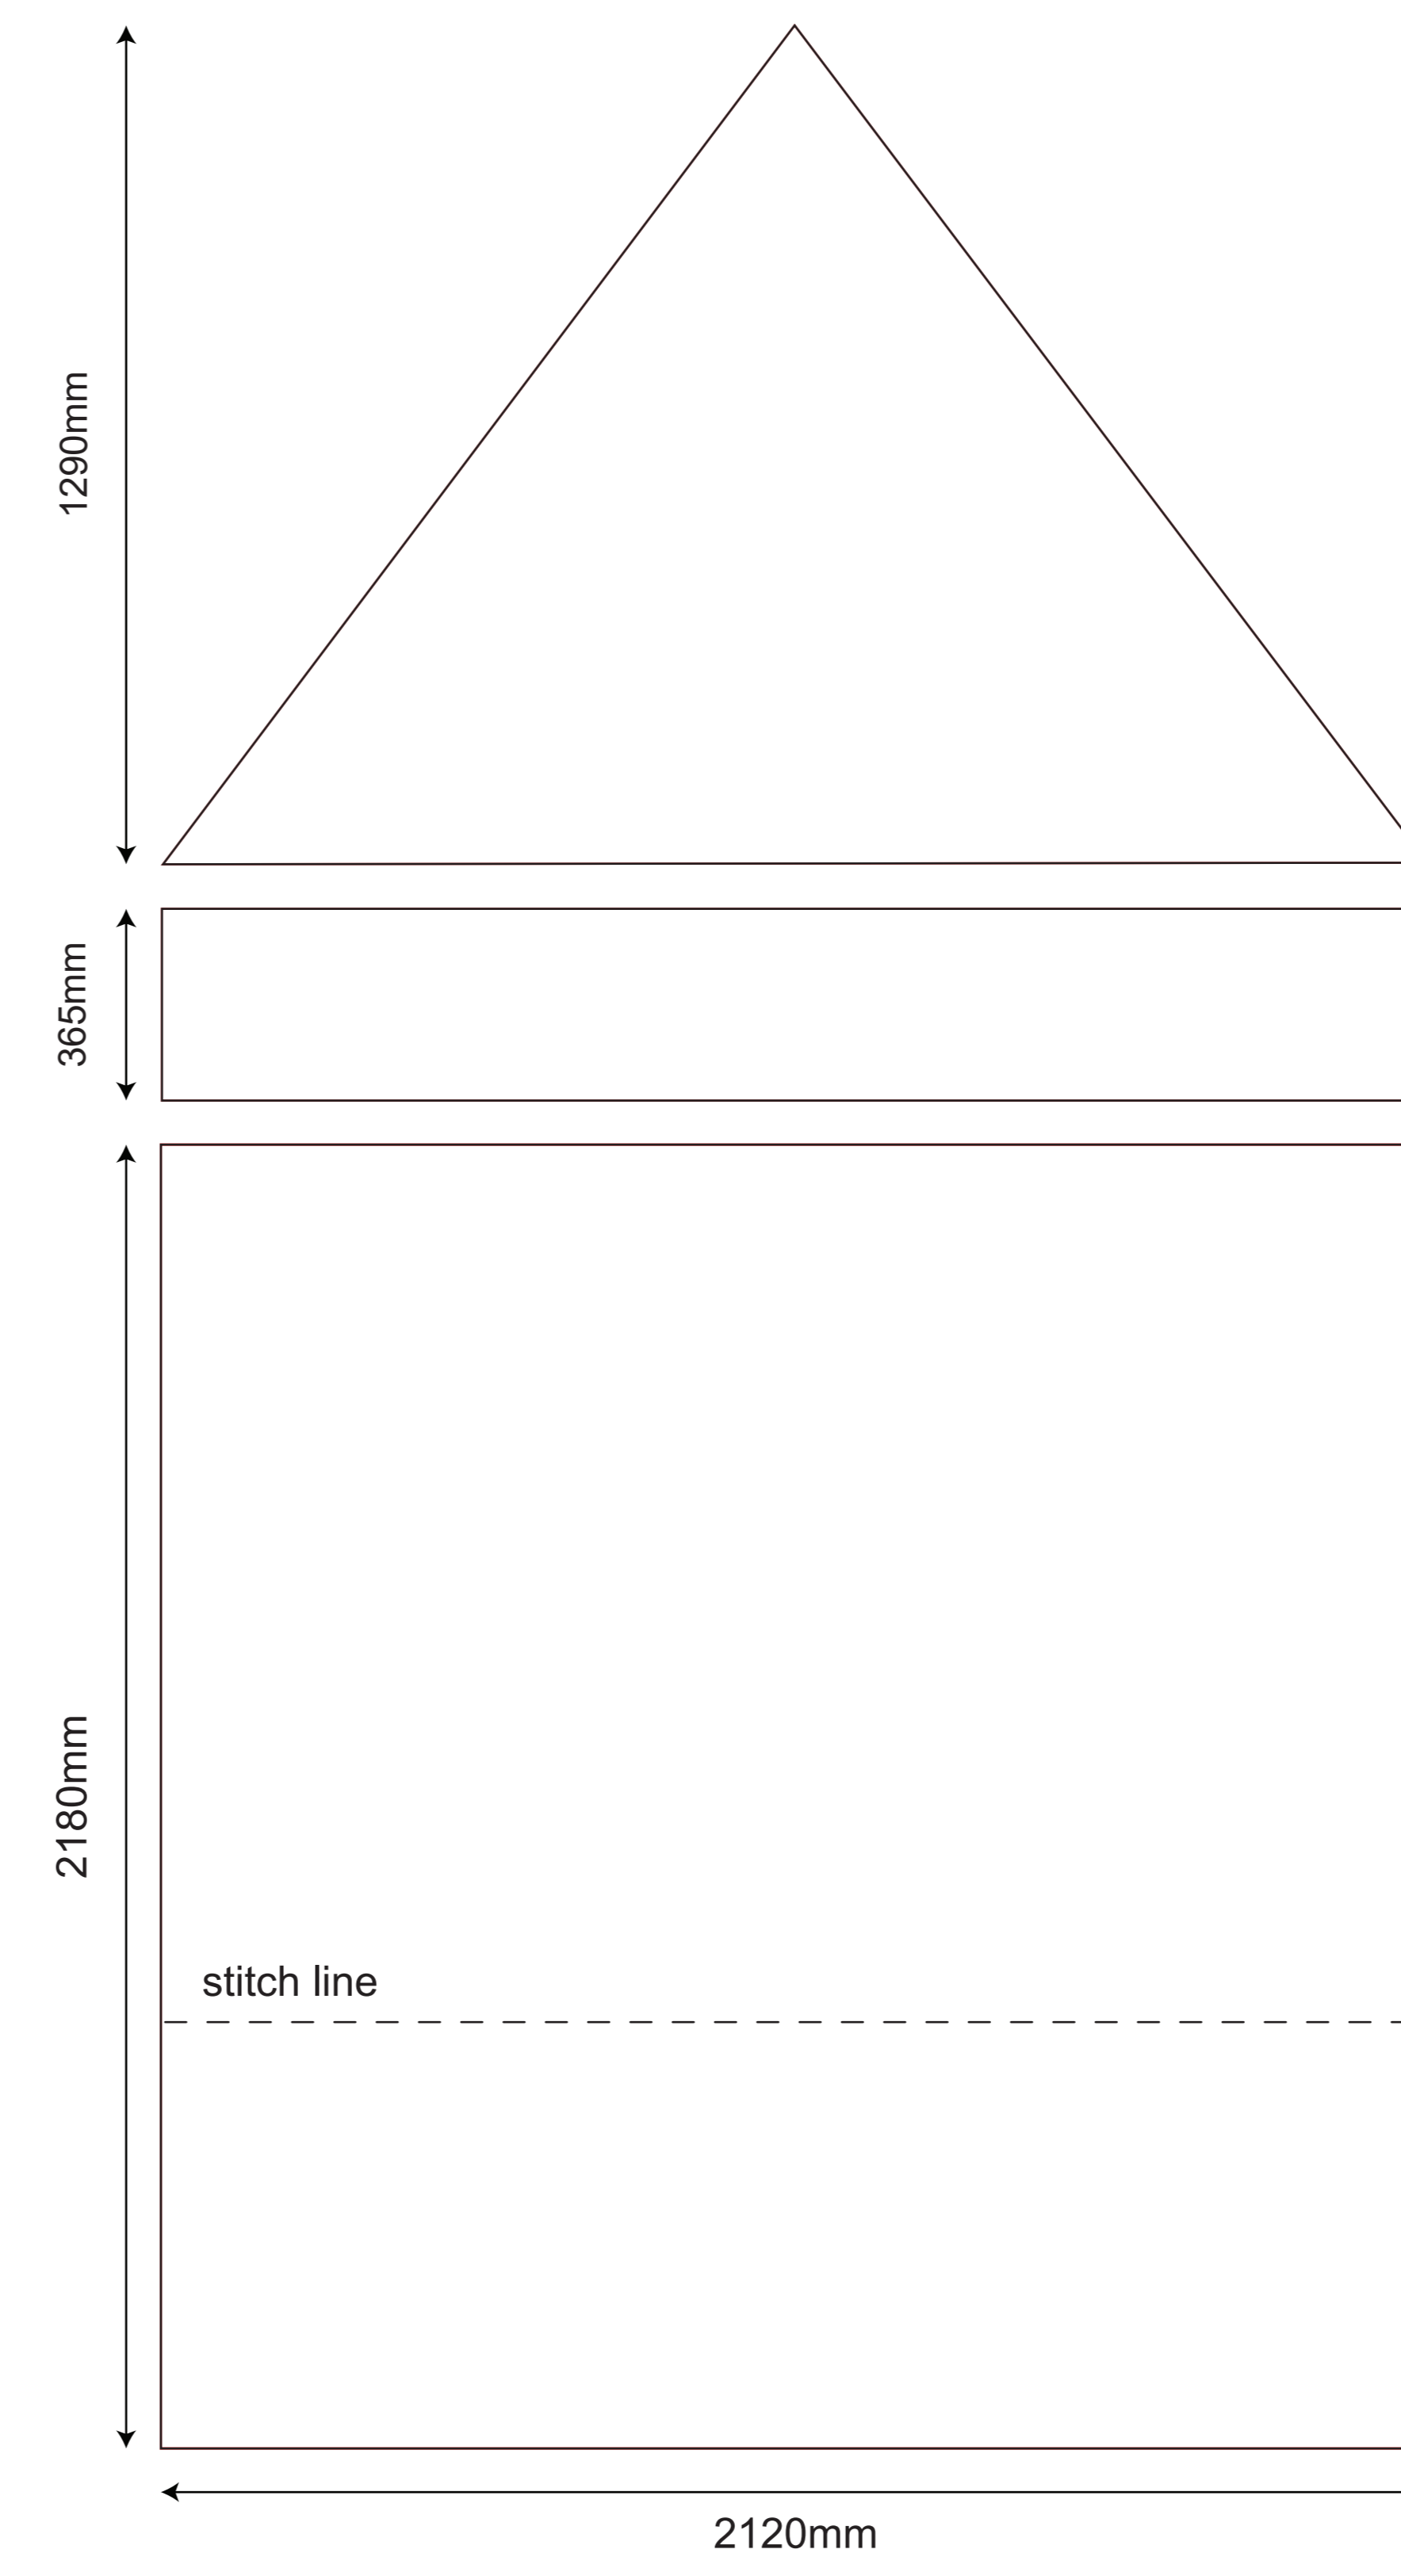

2x2 Rhino Gazebo - Daylight Plus Kit

OUTSIDE OF THE GAZEBO - LEFT SIDE

OUTSIDE OF THE GAZEBO - RIGHT SIDE

OUTSIDE OF THE GAZEBO - BACK SIDE

OUTSIDE OF THE GAZEBO - FRONT SIDE

INSIDE OF THE GAZEBO - BACK WALL

OUTSIDE OF THE GAZEBO - HALF WALL LEFT

OUTSIDE OF THE GAZEBO - HALF WALL RIGHT

INSIDE OF THE GAZEBO - HALF WALL LEFT

INSIDE OF THE GAZEBO - HALF WALL RIGHT