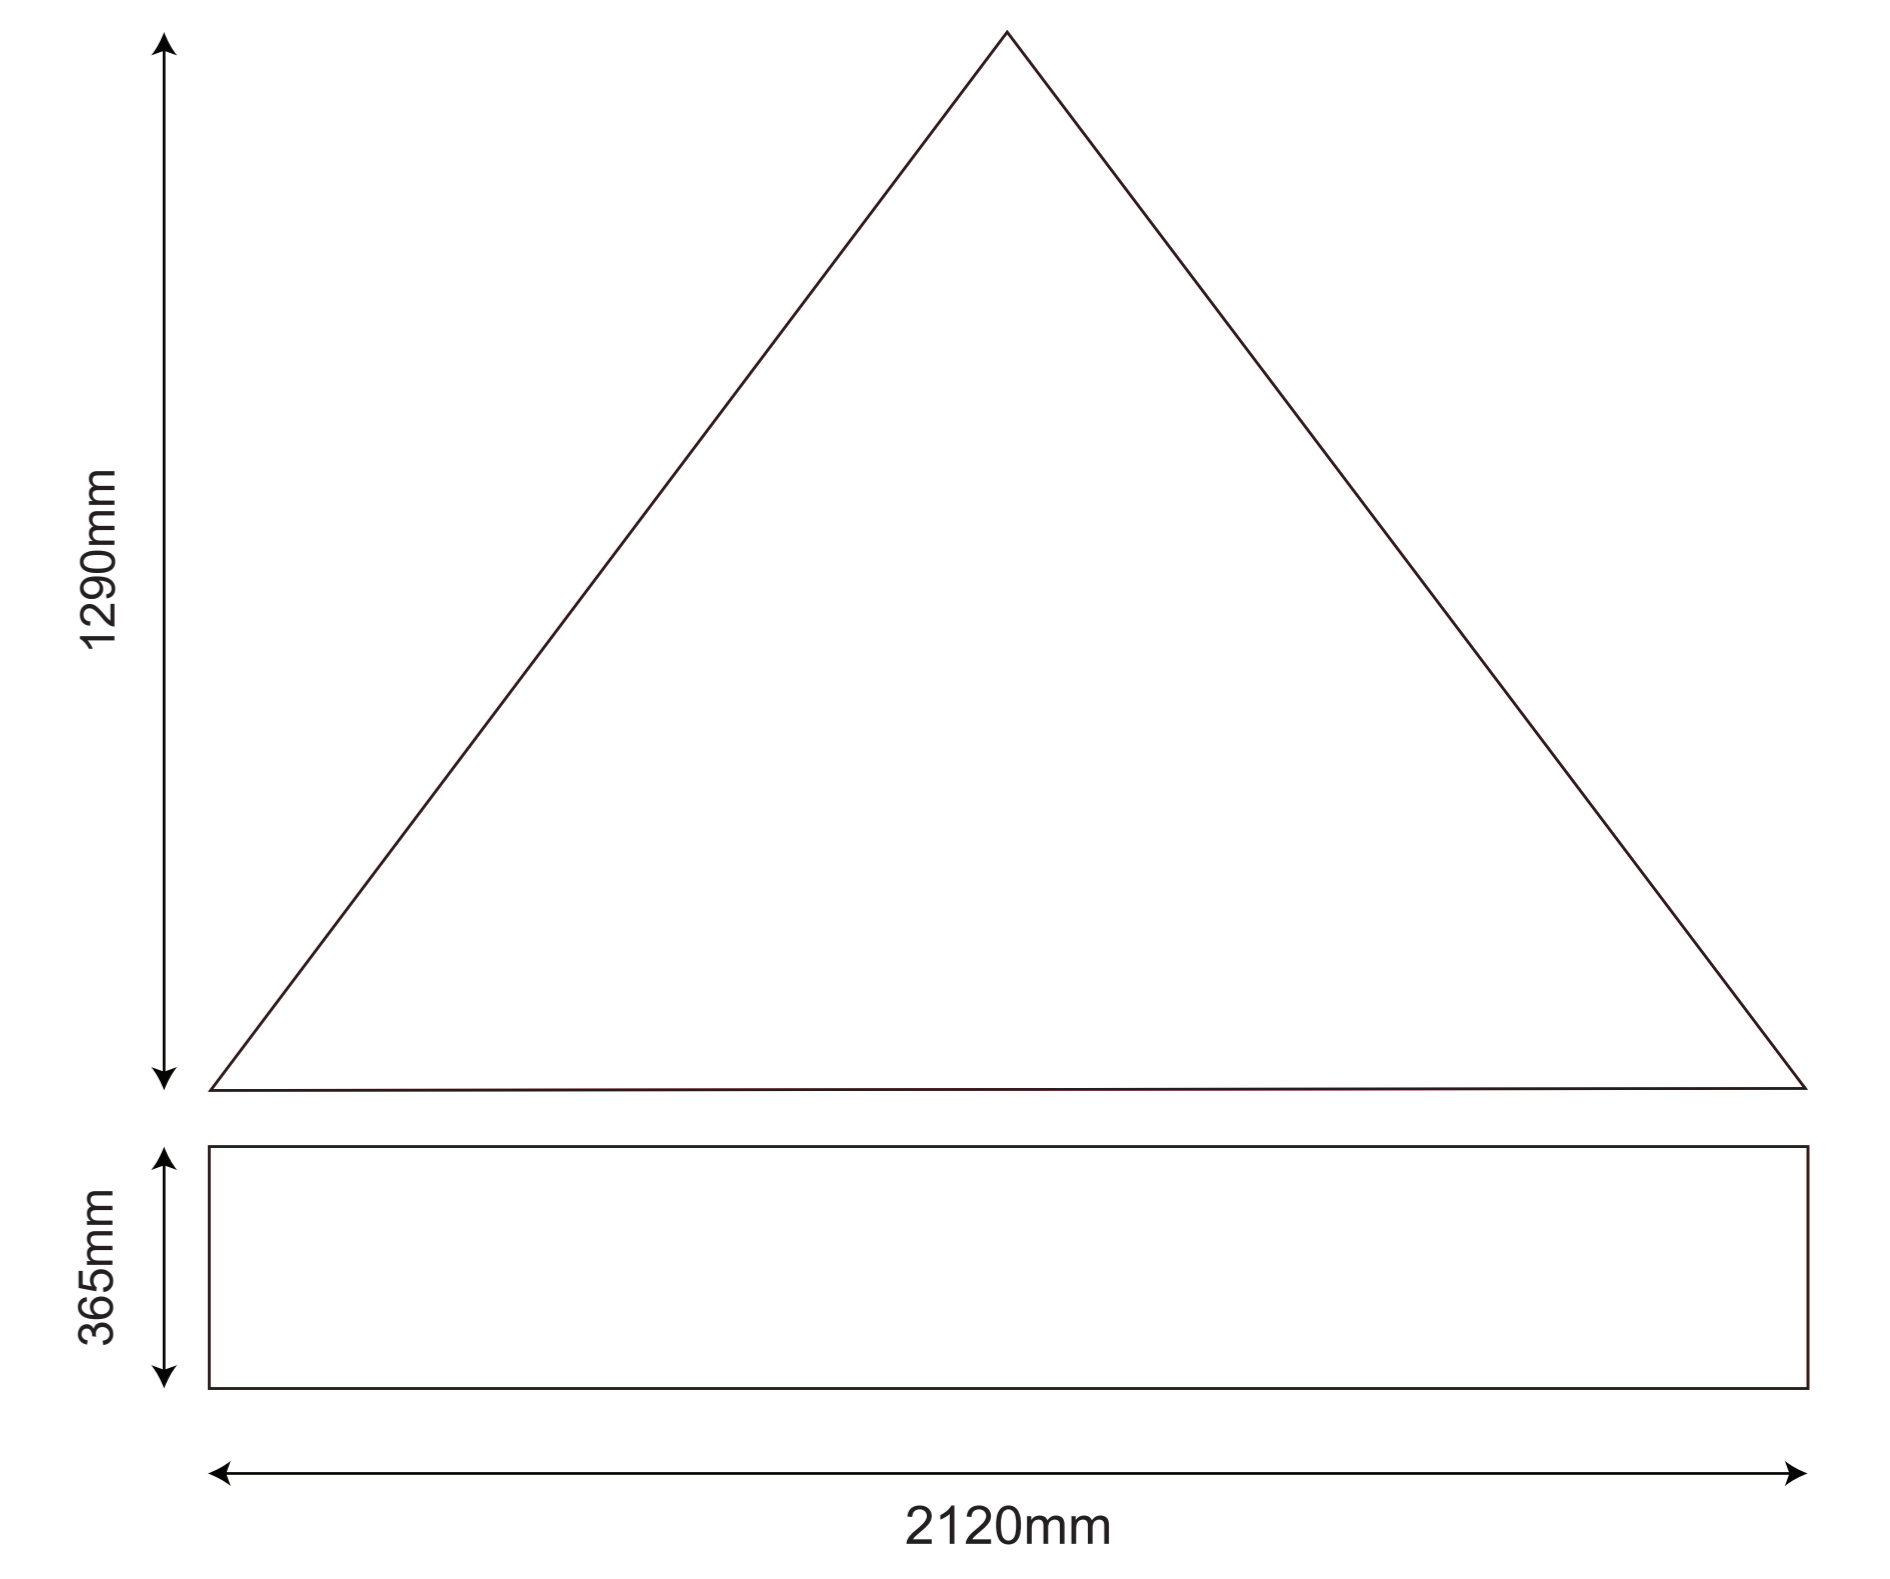

2x2 Rhino Gazebo - Daylight Plus Kit

OUTSIDE OF THE GAZEBO - LEFT SIDE

OUTSIDE OF THE GAZEBO - RIGHT SIDE

OUTSIDE OF THE GAZEBO - BACK SIDE

OUTSIDE OF THE GAZEBO - FRONT SIDE

INSIDE OF THE GAZEBO - BACK WALL

OUTSIDE OF THE GAZEBO - HALF WALL LEFT

OUTSIDE OF THE GAZEBO - HALF WALL RIGHT

INSIDE OF THE GAZEBO - HALF WALL LEFT

INSIDE OF THE GAZEBO - HALF WALL RIGHT