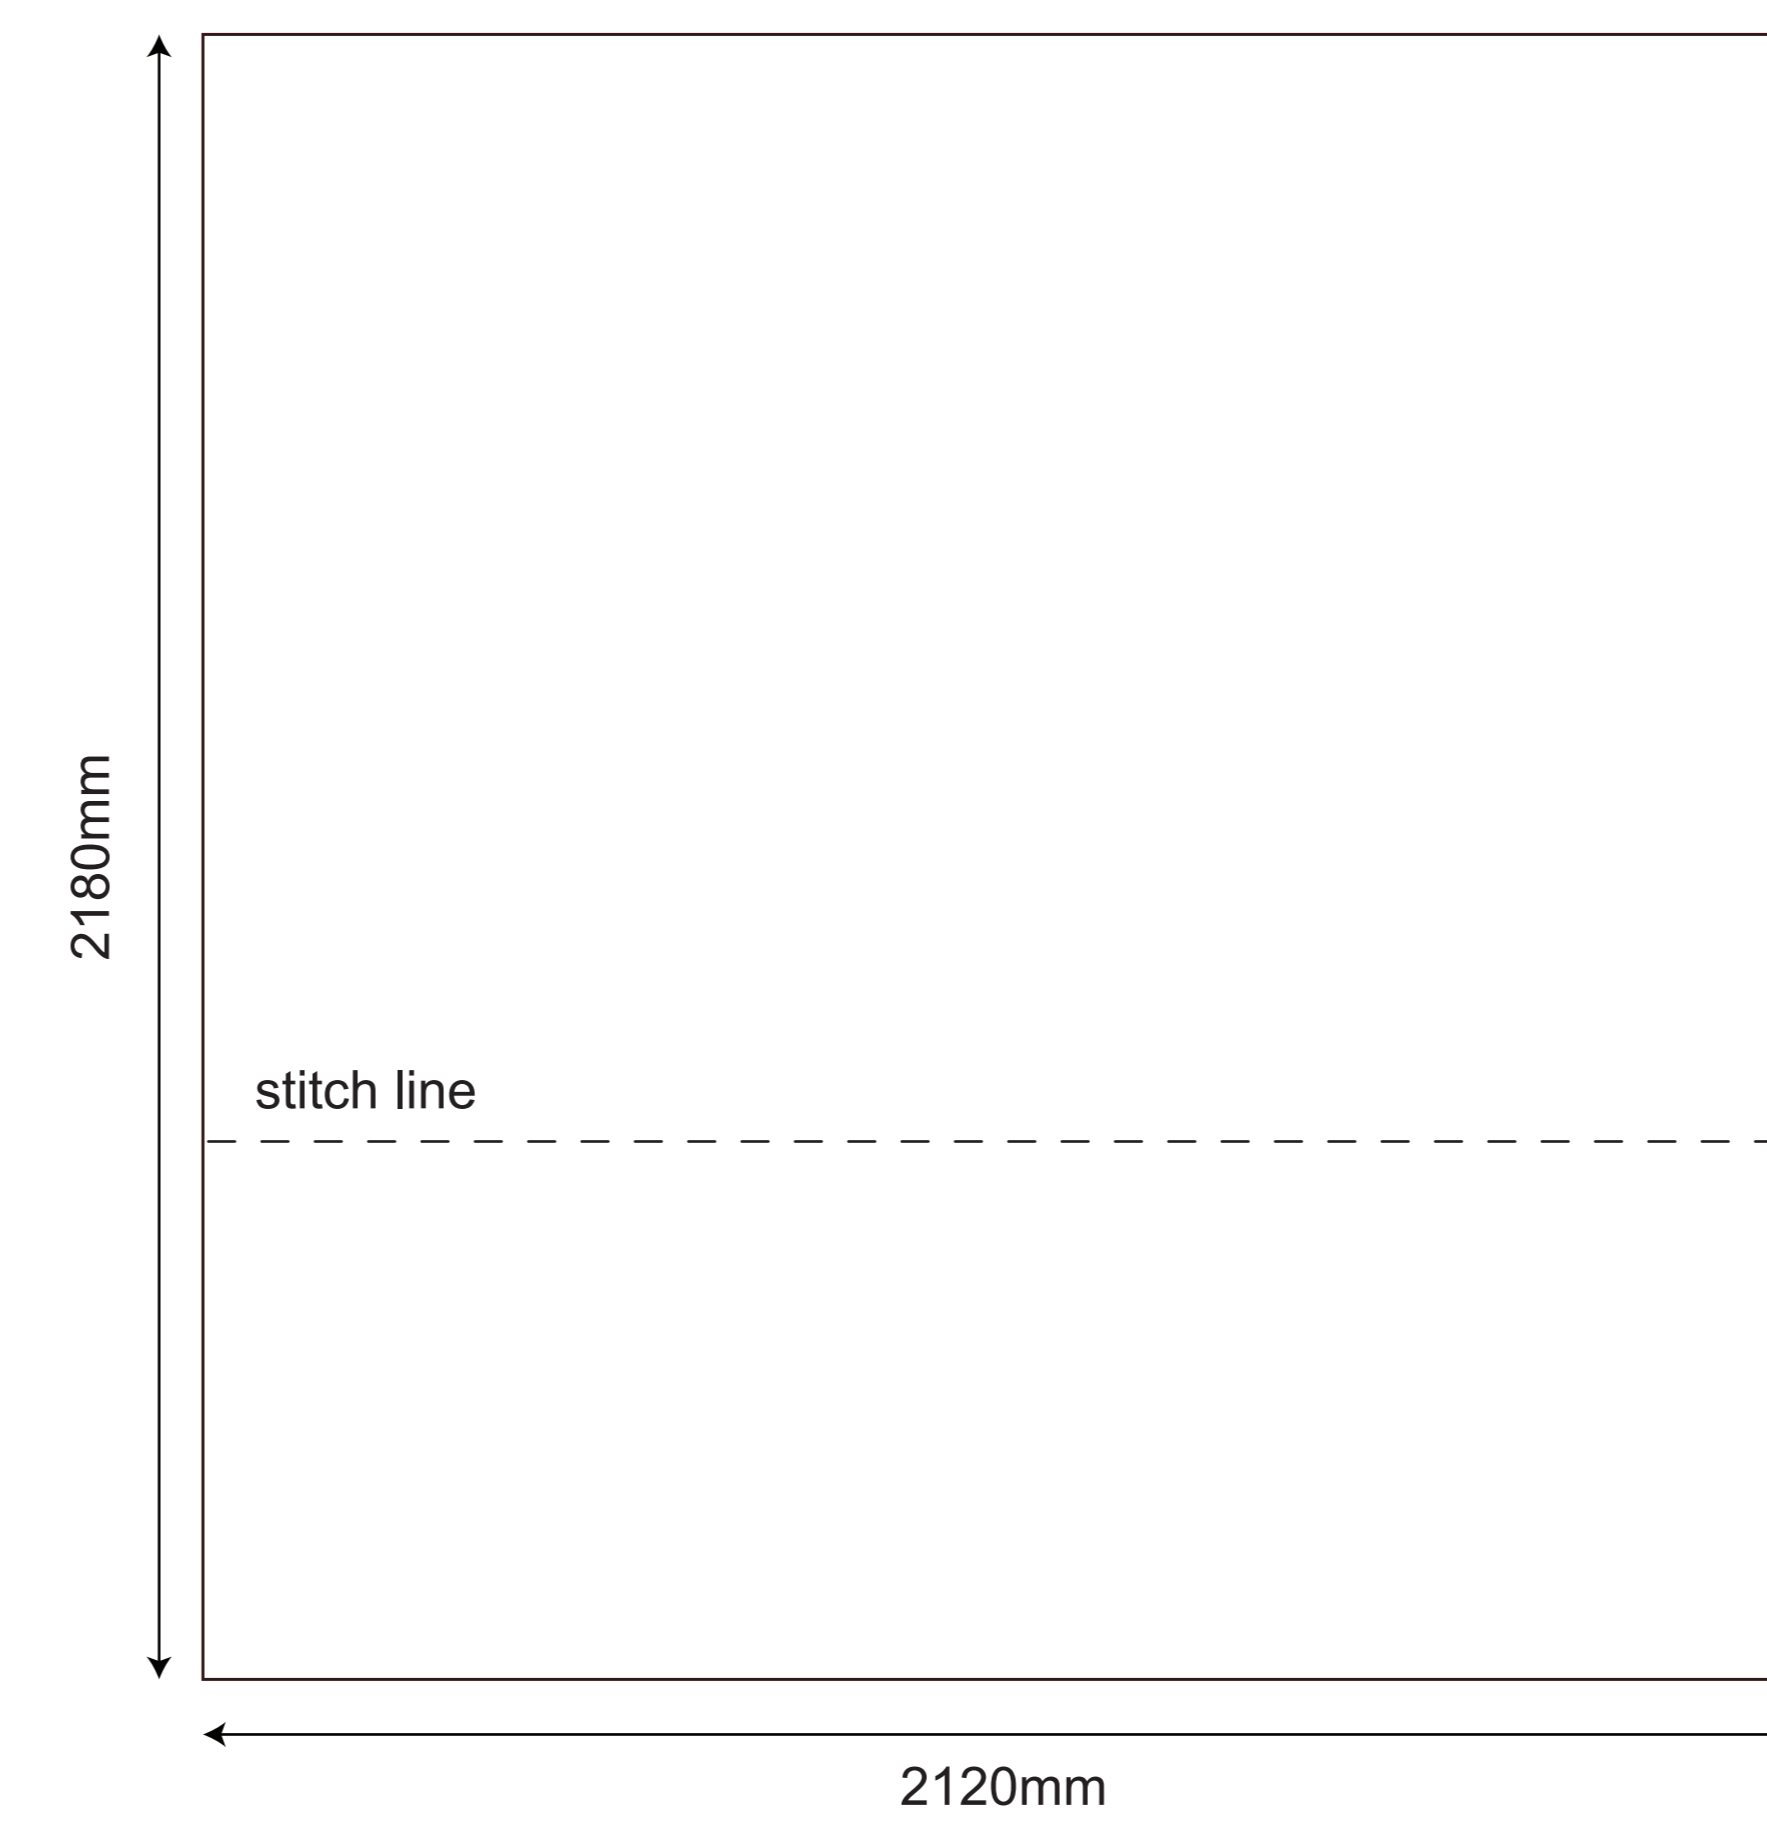

2x2 Rhino Gazebo - Daylight Plus Kit

OUTSIDE OF THE GAZEBO - LEFT SIDE

OUTSIDE OF THE GAZEBO - RIGHT SIDE

OUTSIDE OF THE GAZEBO - BACK SIDE

OUTSIDE OF THE GAZEBO - FRONT SIDE

INSIDE OF THE GAZEBO - BACK WALL

OUTSIDE OF THE GAZEBO - HALF WALL LEFT

OUTSIDE OF THE GAZEBO - HALF WALL RIGHT

INSIDE OF THE GAZEBO - HALF WALL LEFT

INSIDE OF THE GAZEBO - HALF WALL RIGHT