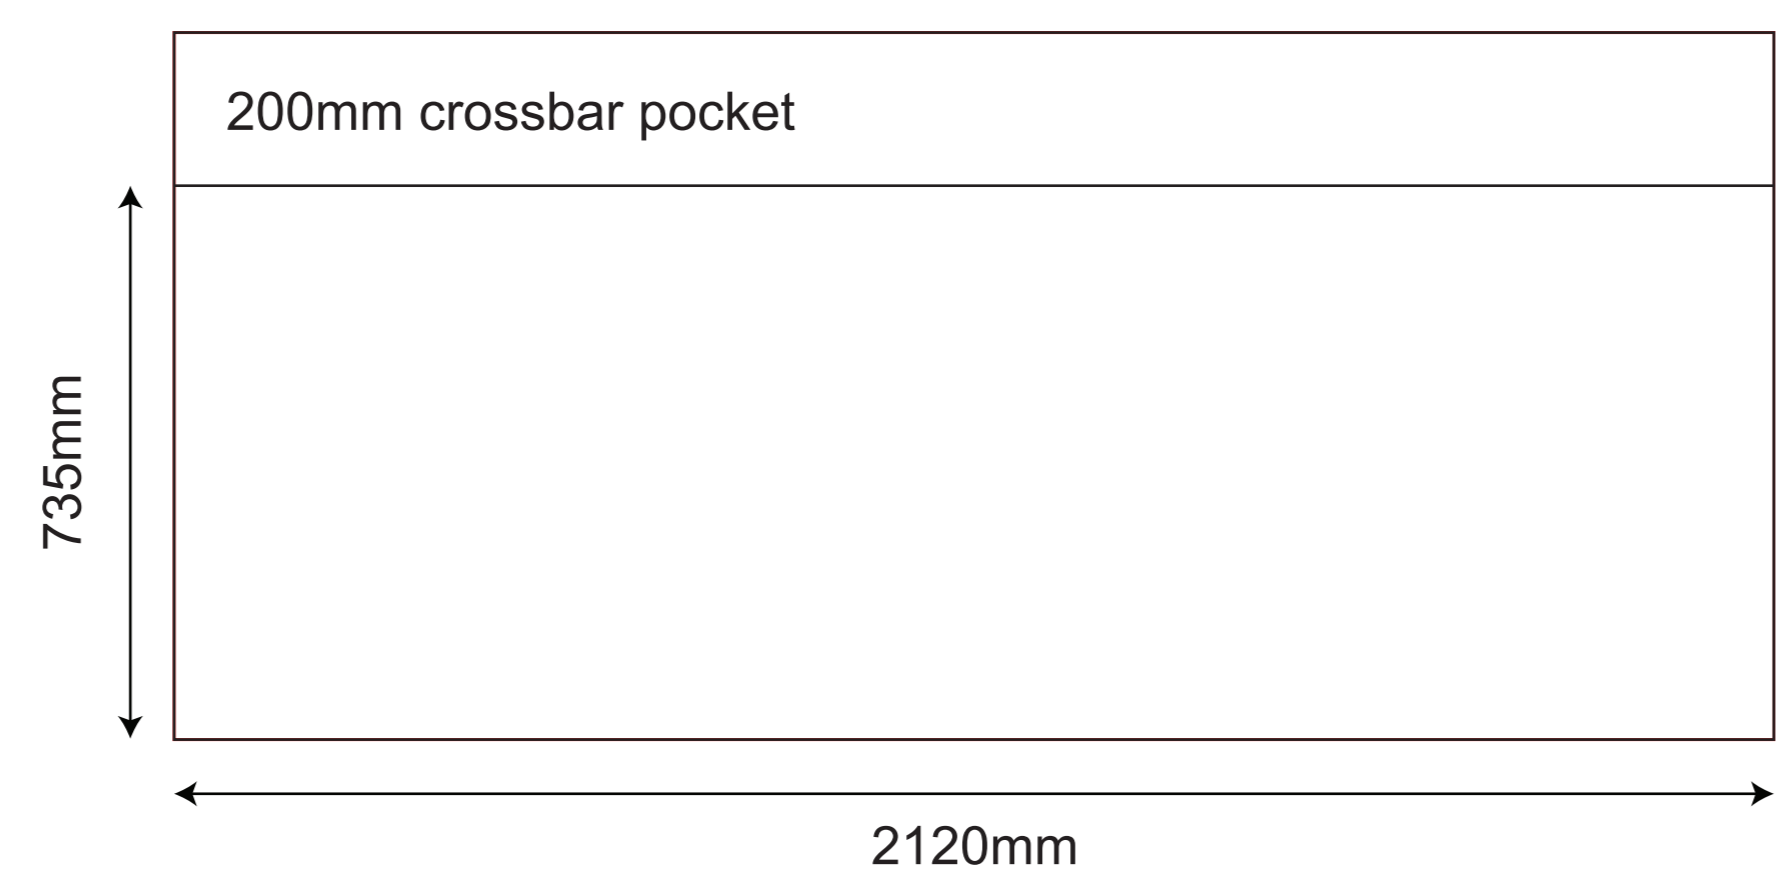

2x2 Rhino Gazebo - Daylight Plus Kit

OUTSIDE OF THE GAZEBO - LEFT SIDE

OUTSIDE OF THE GAZEBO - RIGHT SIDE

OUTSIDE OF THE GAZEBO - BACK SIDE

OUTSIDE OF THE GAZEBO - FRONT SIDE

INSIDE OF THE GAZEBO - BACK WALL

OUTSIDE OF THE GAZEBO - HALF WALL LEFT

OUTSIDE OF THE GAZEBO - HALF WALL RIGHT

INSIDE OF THE GAZEBO - HALF WALL LEFT

INSIDE OF THE GAZEBO - HALF WALL RIGHT