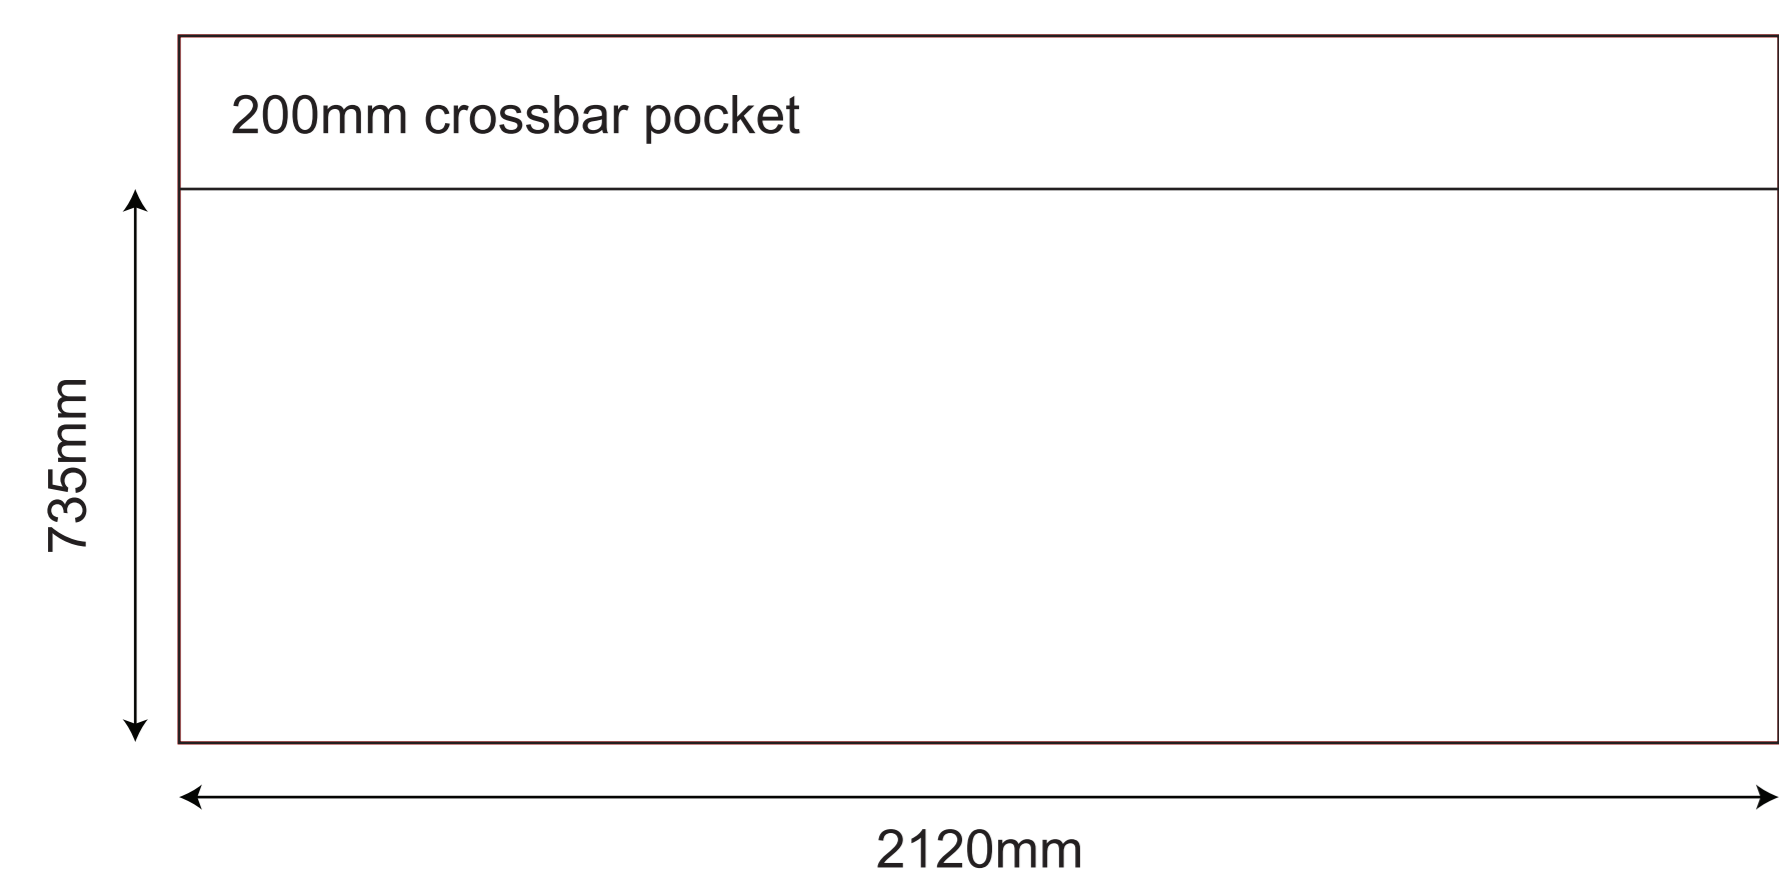

2x2 Rhino Gazebo - Daylight Plus Kit

OUTSIDE OF THE GAZEBO - LEFT SIDE

OUTSIDE OF THE GAZEBO - RIGHT SIDE

OUTSIDE OF THE GAZEBO - BACK SIDE

OUTSIDE OF THE GAZEBO - FRONT SIDE

INSIDE OF THE GAZEBO - BACK WALL

OUTSIDE OF THE GAZEBO - HALF WALL LEFT

OUTSIDE OF THE GAZEBO - HALF WALL RIGHT

INSIDE OF THE GAZEBO - HALF WALL LEFT

INSIDE OF THE GAZEBO - HALF WALL RIGHT