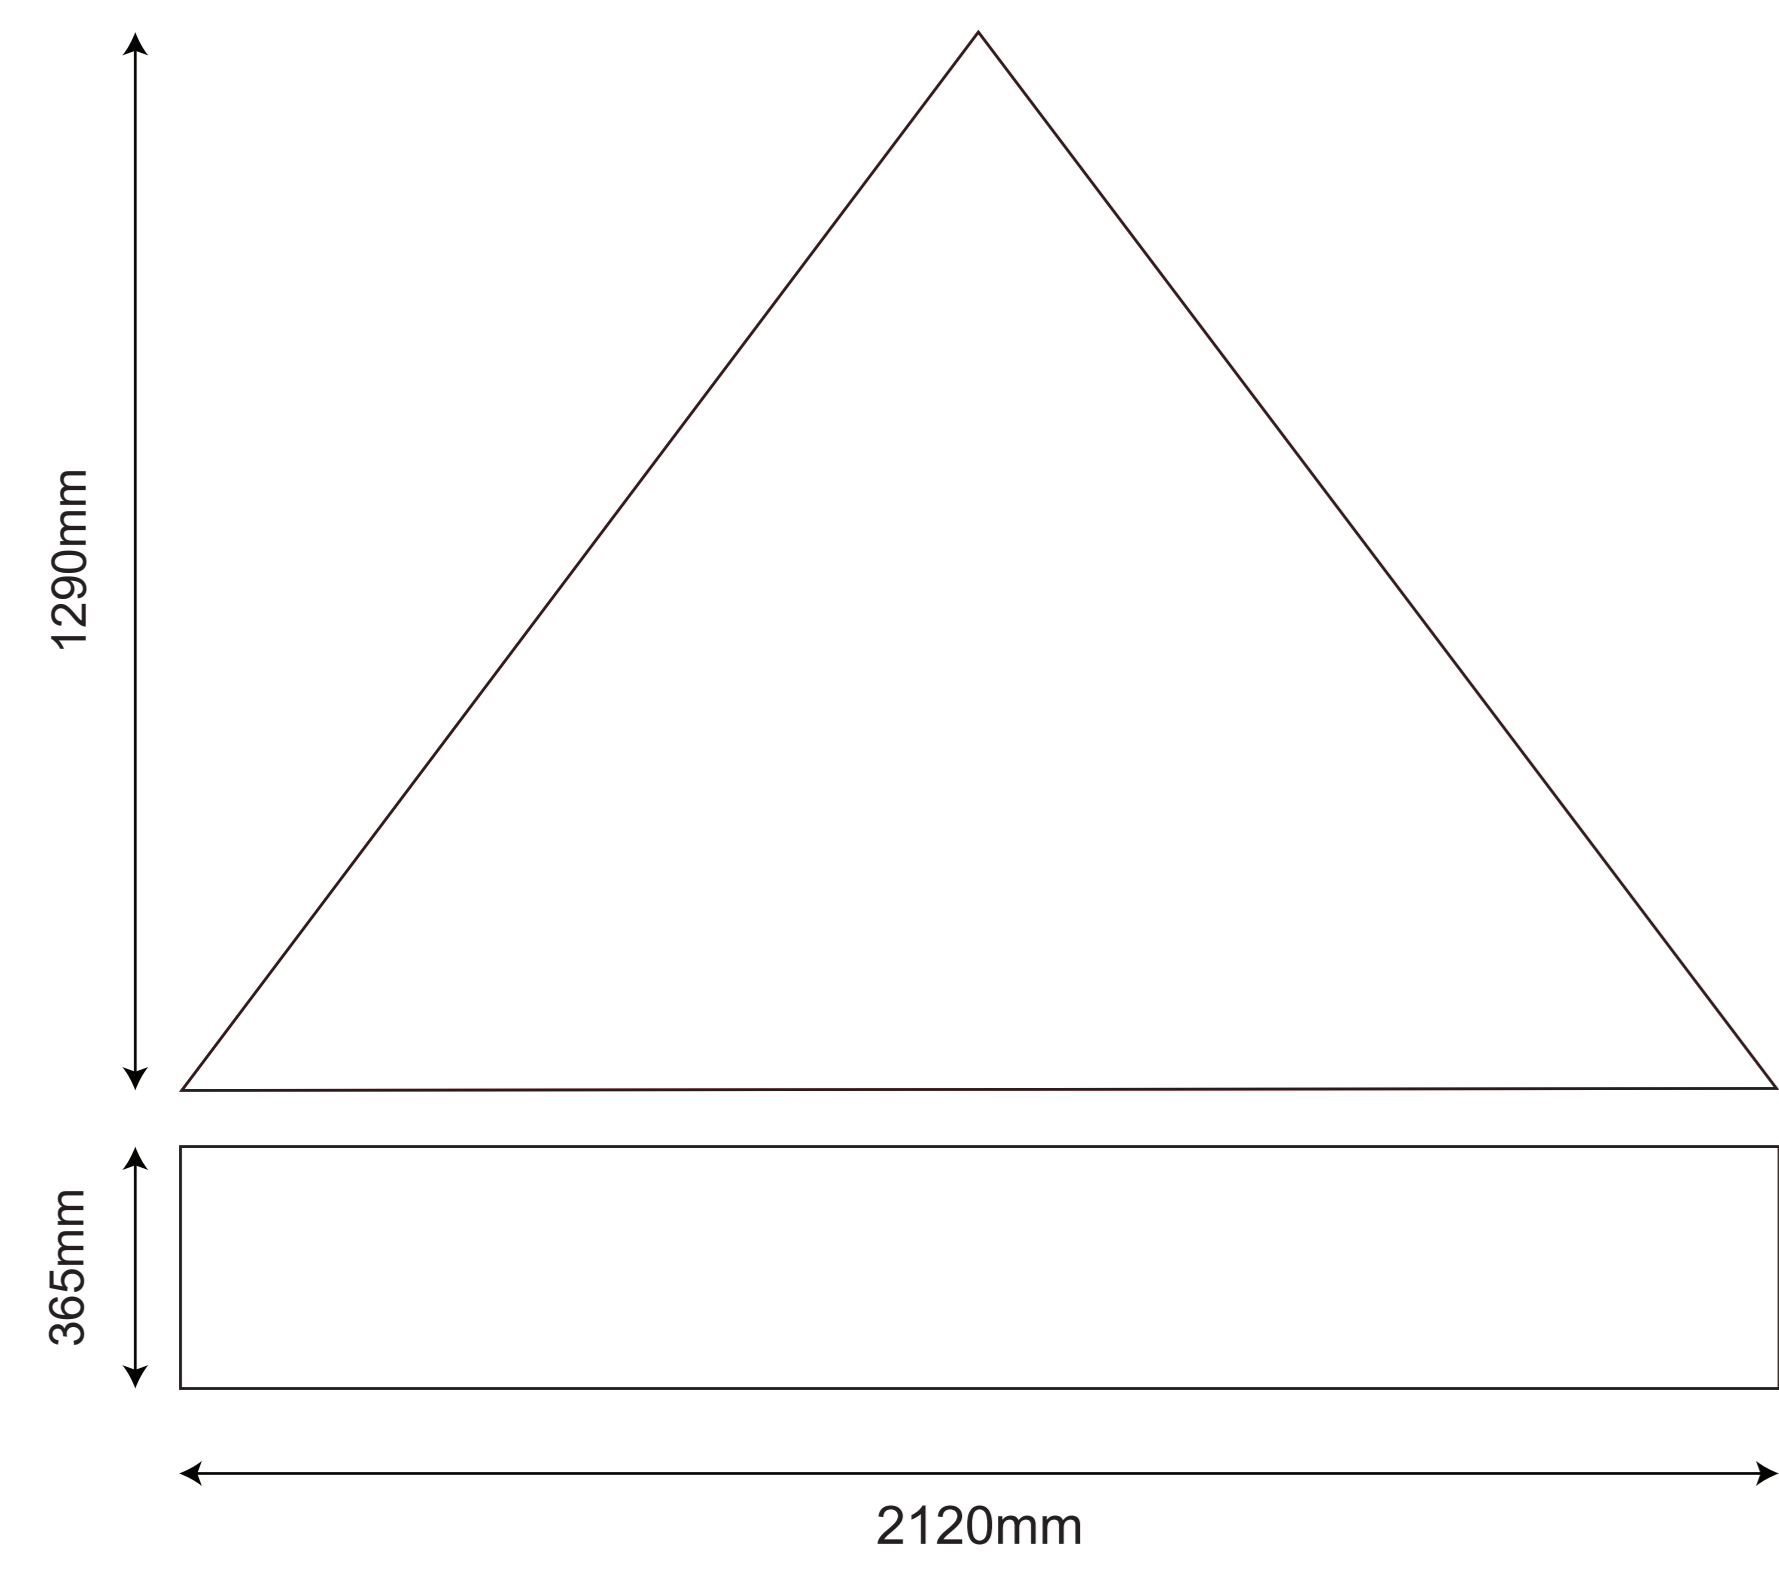

2x2 Rhino Gazebo - Daylight Plus Kit

OUTSIDE OF THE GAZEBO - LEFT SIDE

OUTSIDE OF THE GAZEBO - RIGHT SIDE

OUTSIDE OF THE GAZEBO - BACK SIDE

OUTSIDE OF THE GAZEBO - FRONT SIDE

INSIDE OF THE GAZEBO - BACK WALL

OUTSIDE OF THE GAZEBO - HALF WALL LEFT

OUTSIDE OF THE GAZEBO - HALF WALL RIGHT

INSIDE OF THE GAZEBO - HALF WALL LEFT

INSIDE OF THE GAZEBO - HALF WALL RIGHT