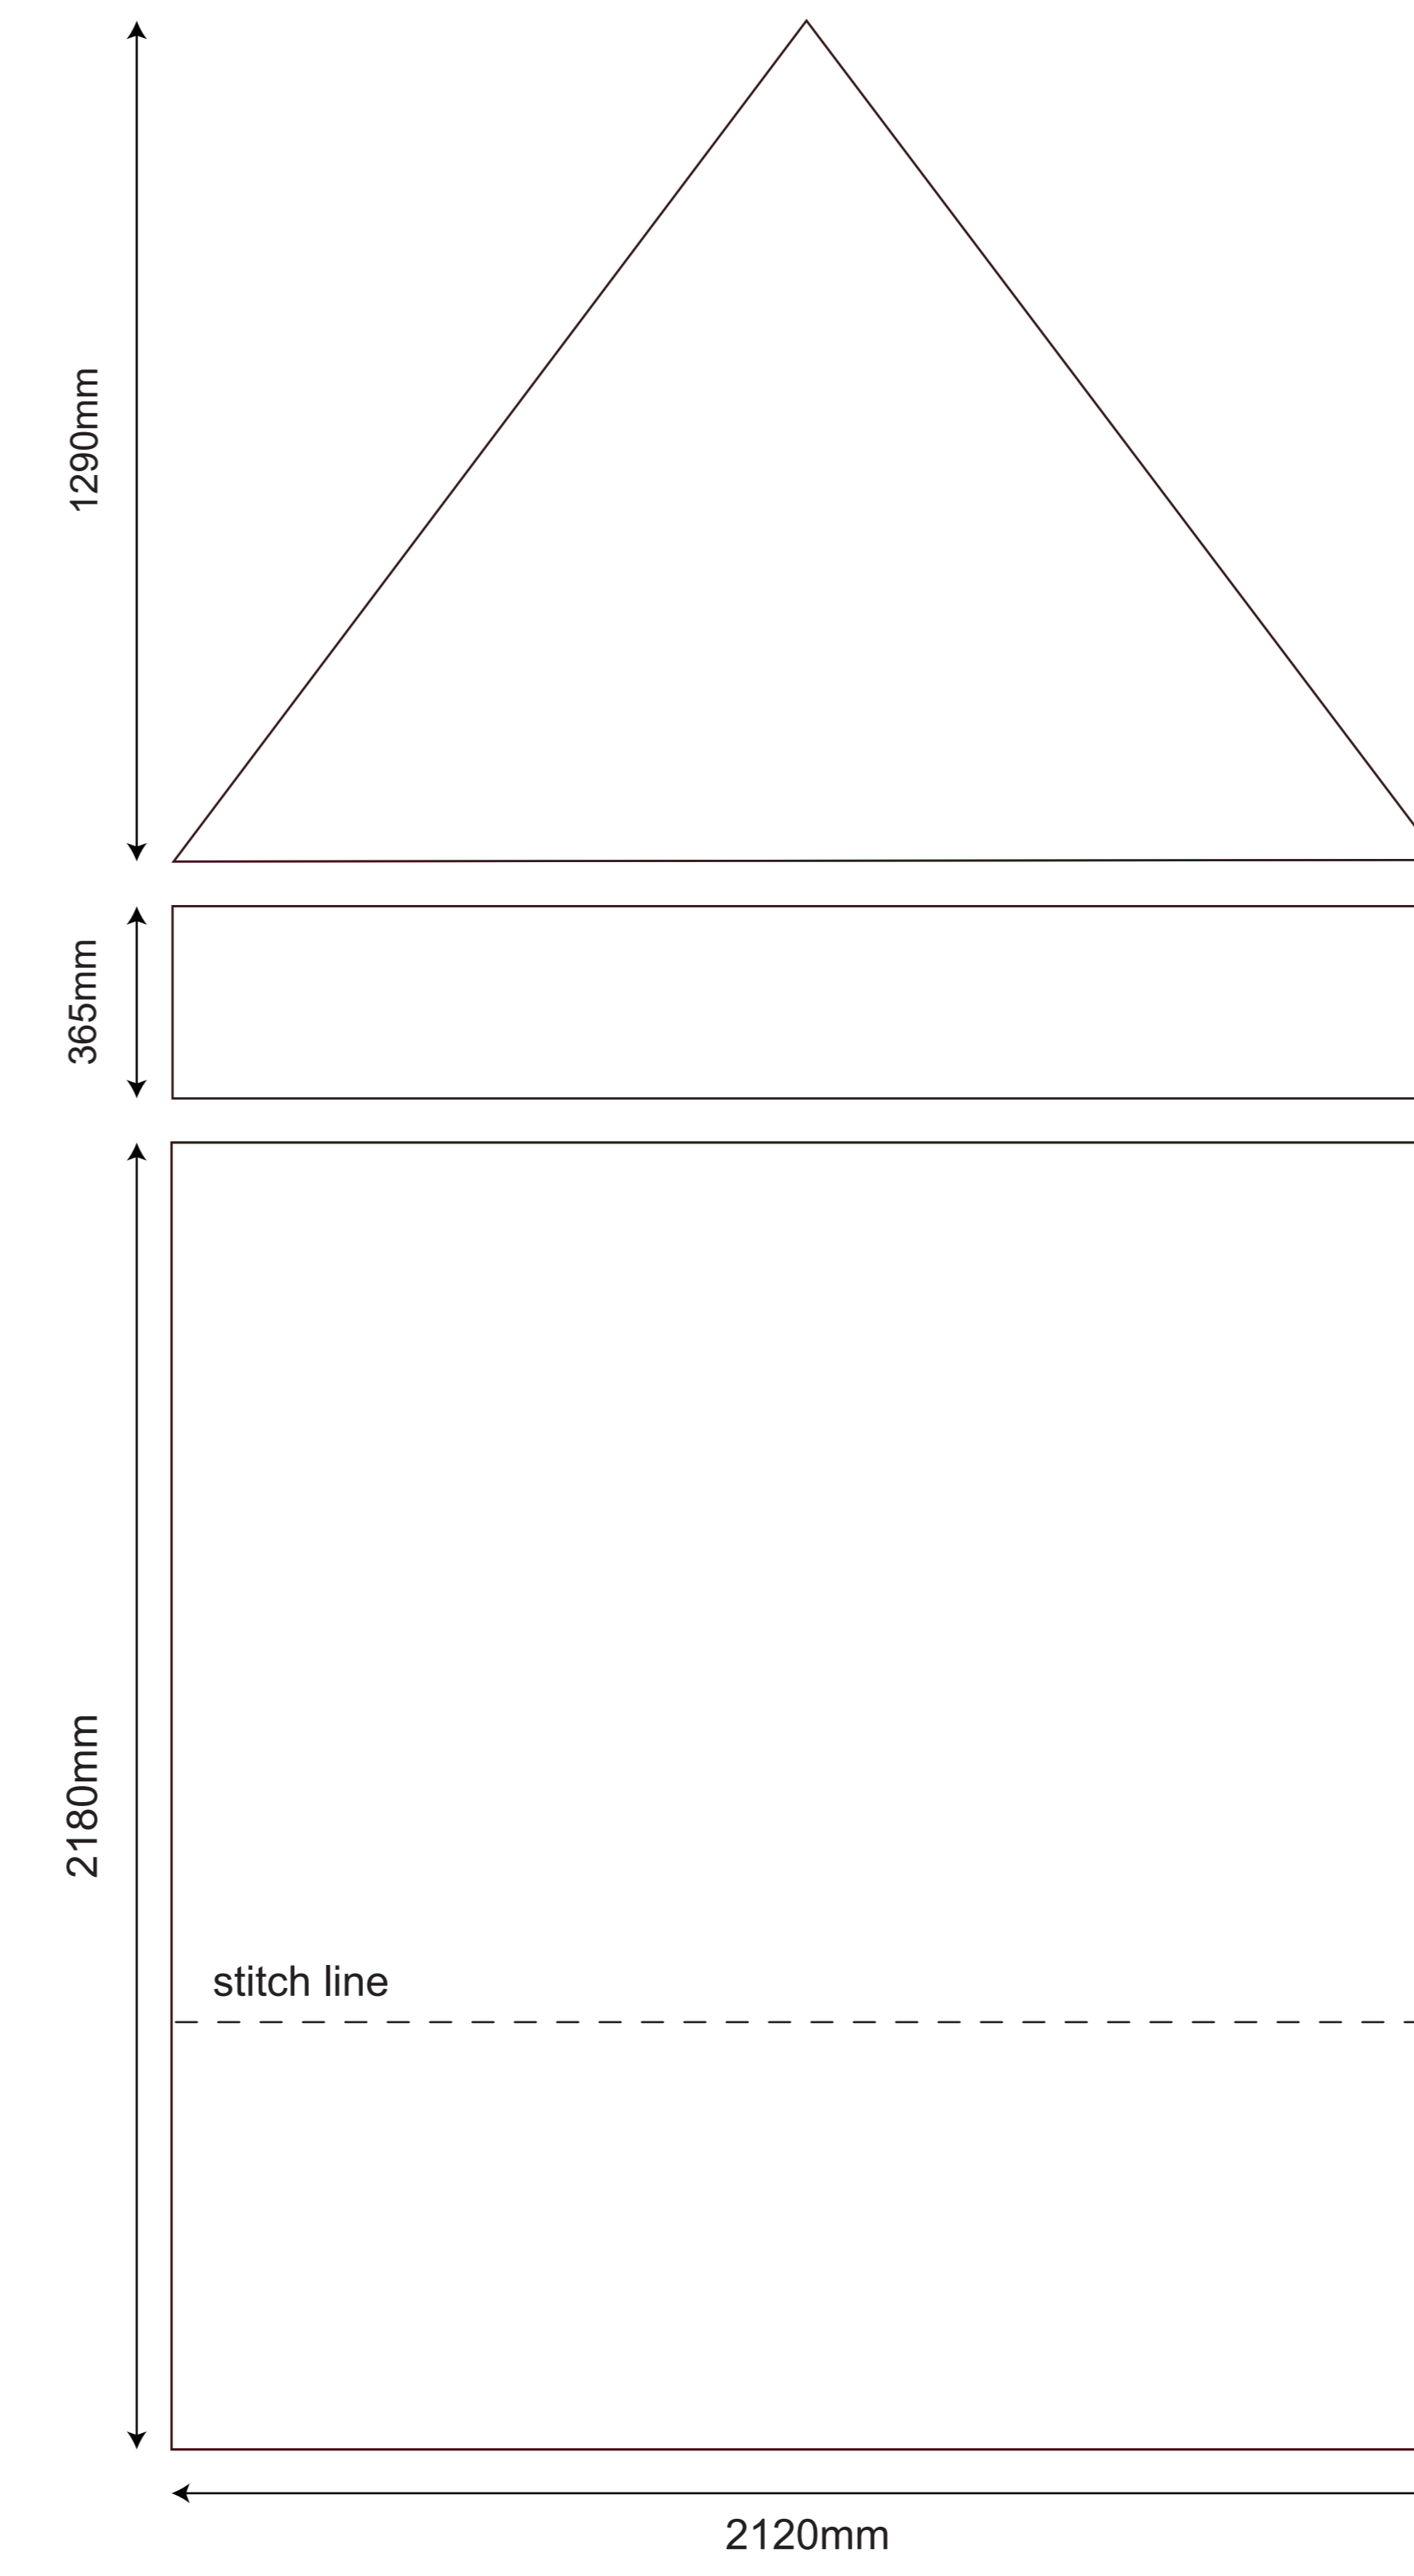

# 2x2 Rhino Gazebo - Discover Kit

OUTSIDE OF THE GAZEBO - LEFT SIDE

OUTSIDE OF THE GAZEBO - RIGHT SIDE

OUTSIDE OF THE GAZEBO - BACK SIDE

OUTSIDE OF THE GAZEBO - FRONT SIDE

INSIDE OF THE GAZEBO - BACK WALL