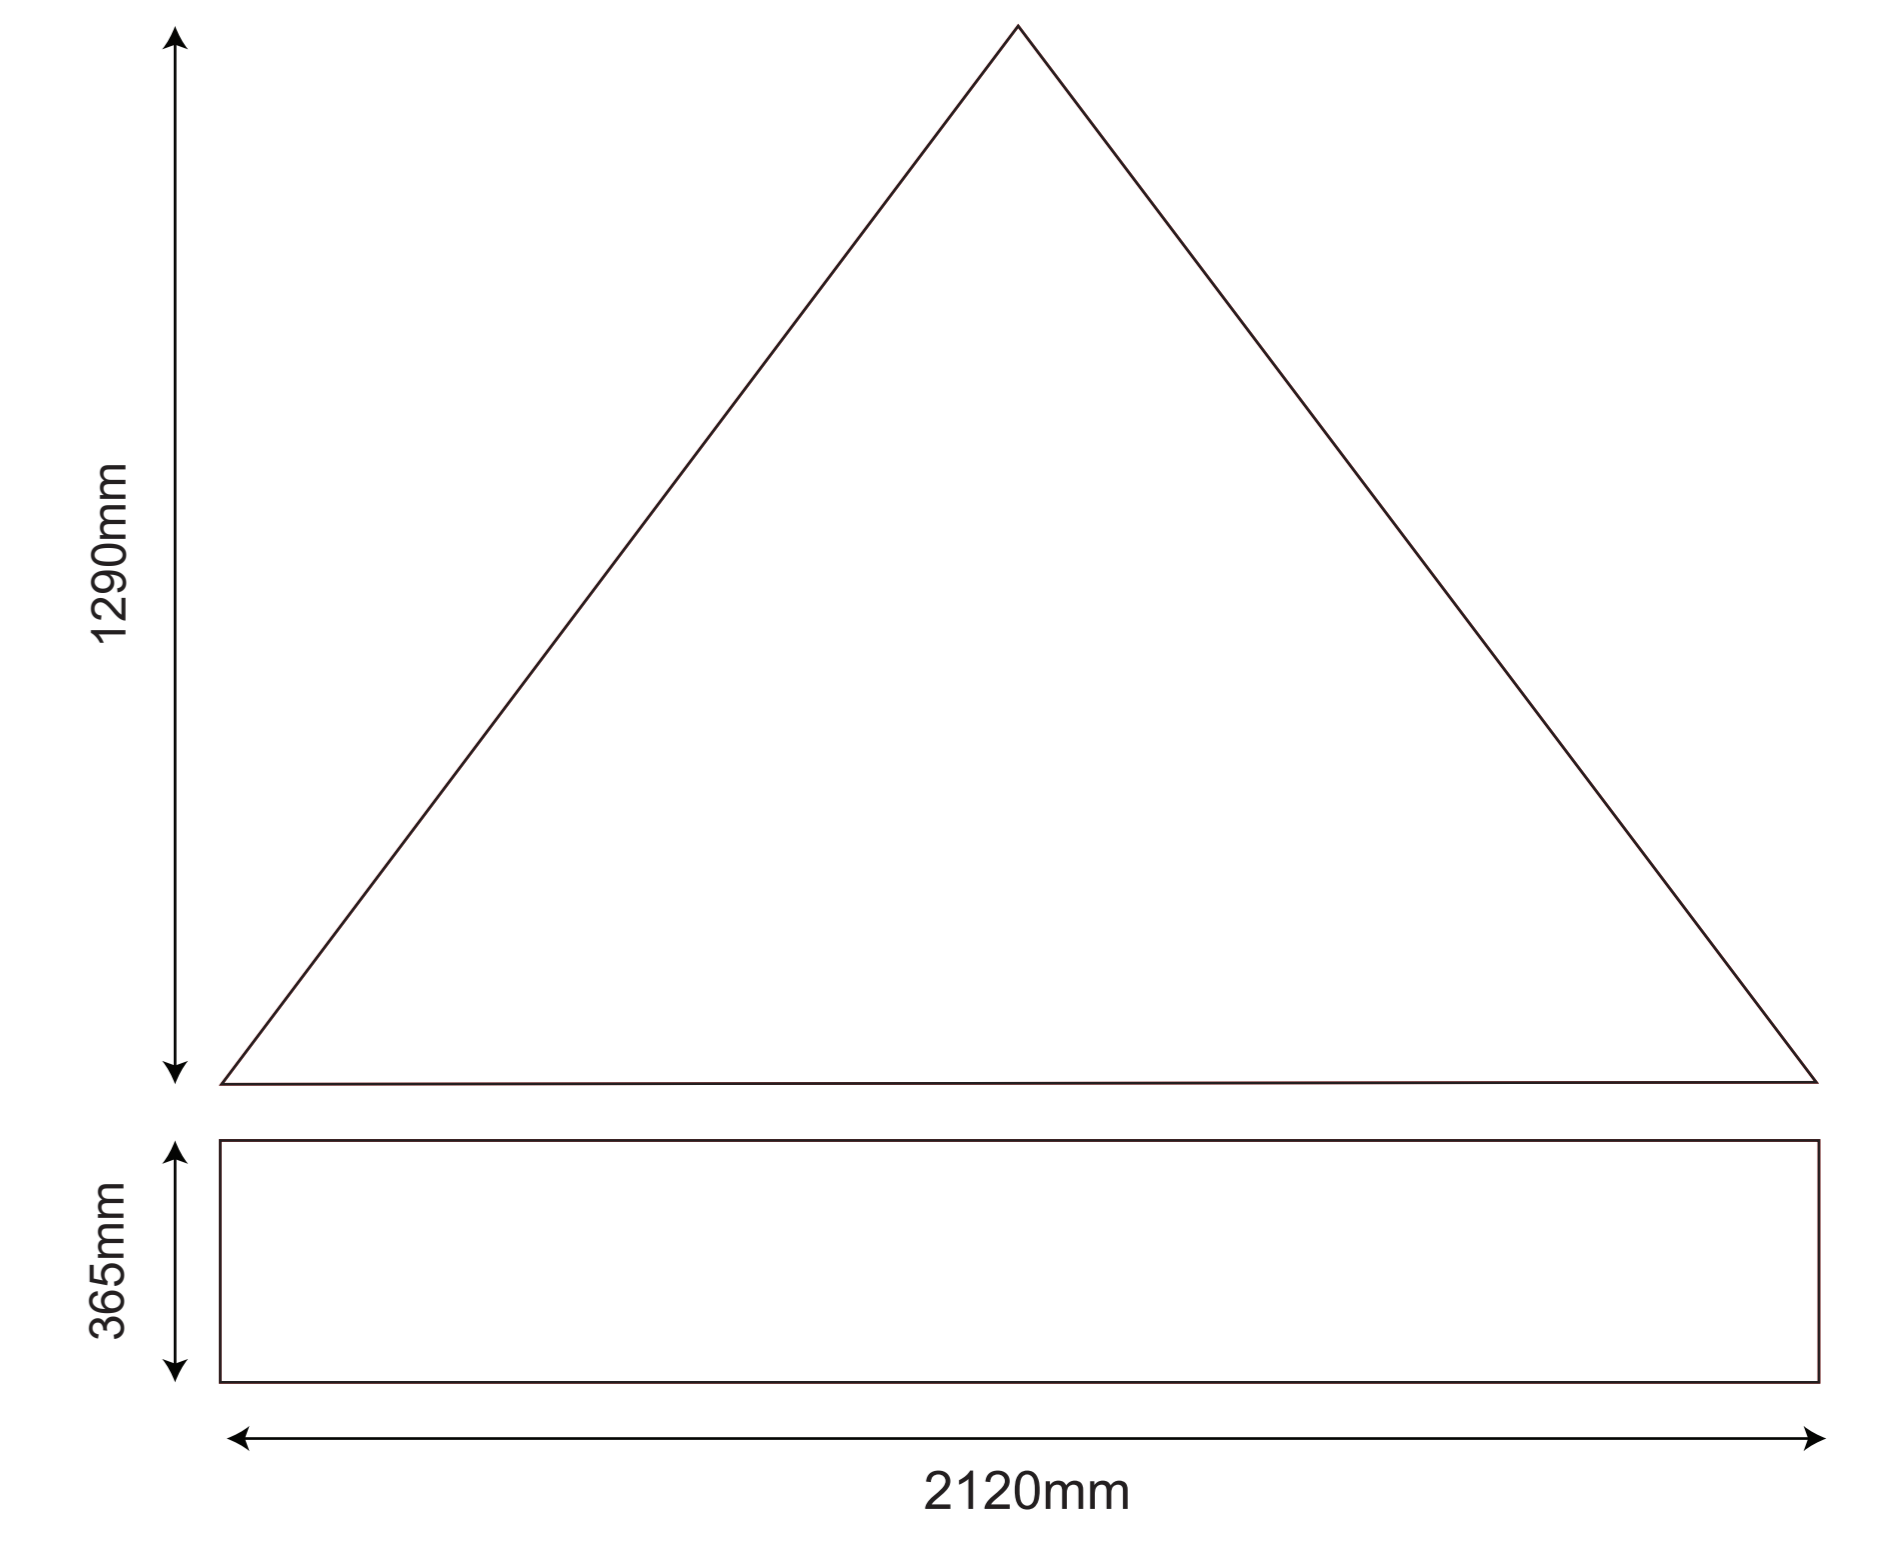

# 2x2 Rhino Gazebo - Discover Kit

OUTSIDE OF THE GAZEBO - LEFT SIDE

OUTSIDE OF THE GAZEBO - RIGHT SIDE

OUTSIDE OF THE GAZEBO - BACK SIDE

OUTSIDE OF THE GAZEBO - FRONT SIDE

INSIDE OF THE GAZEBO - BACK WALL