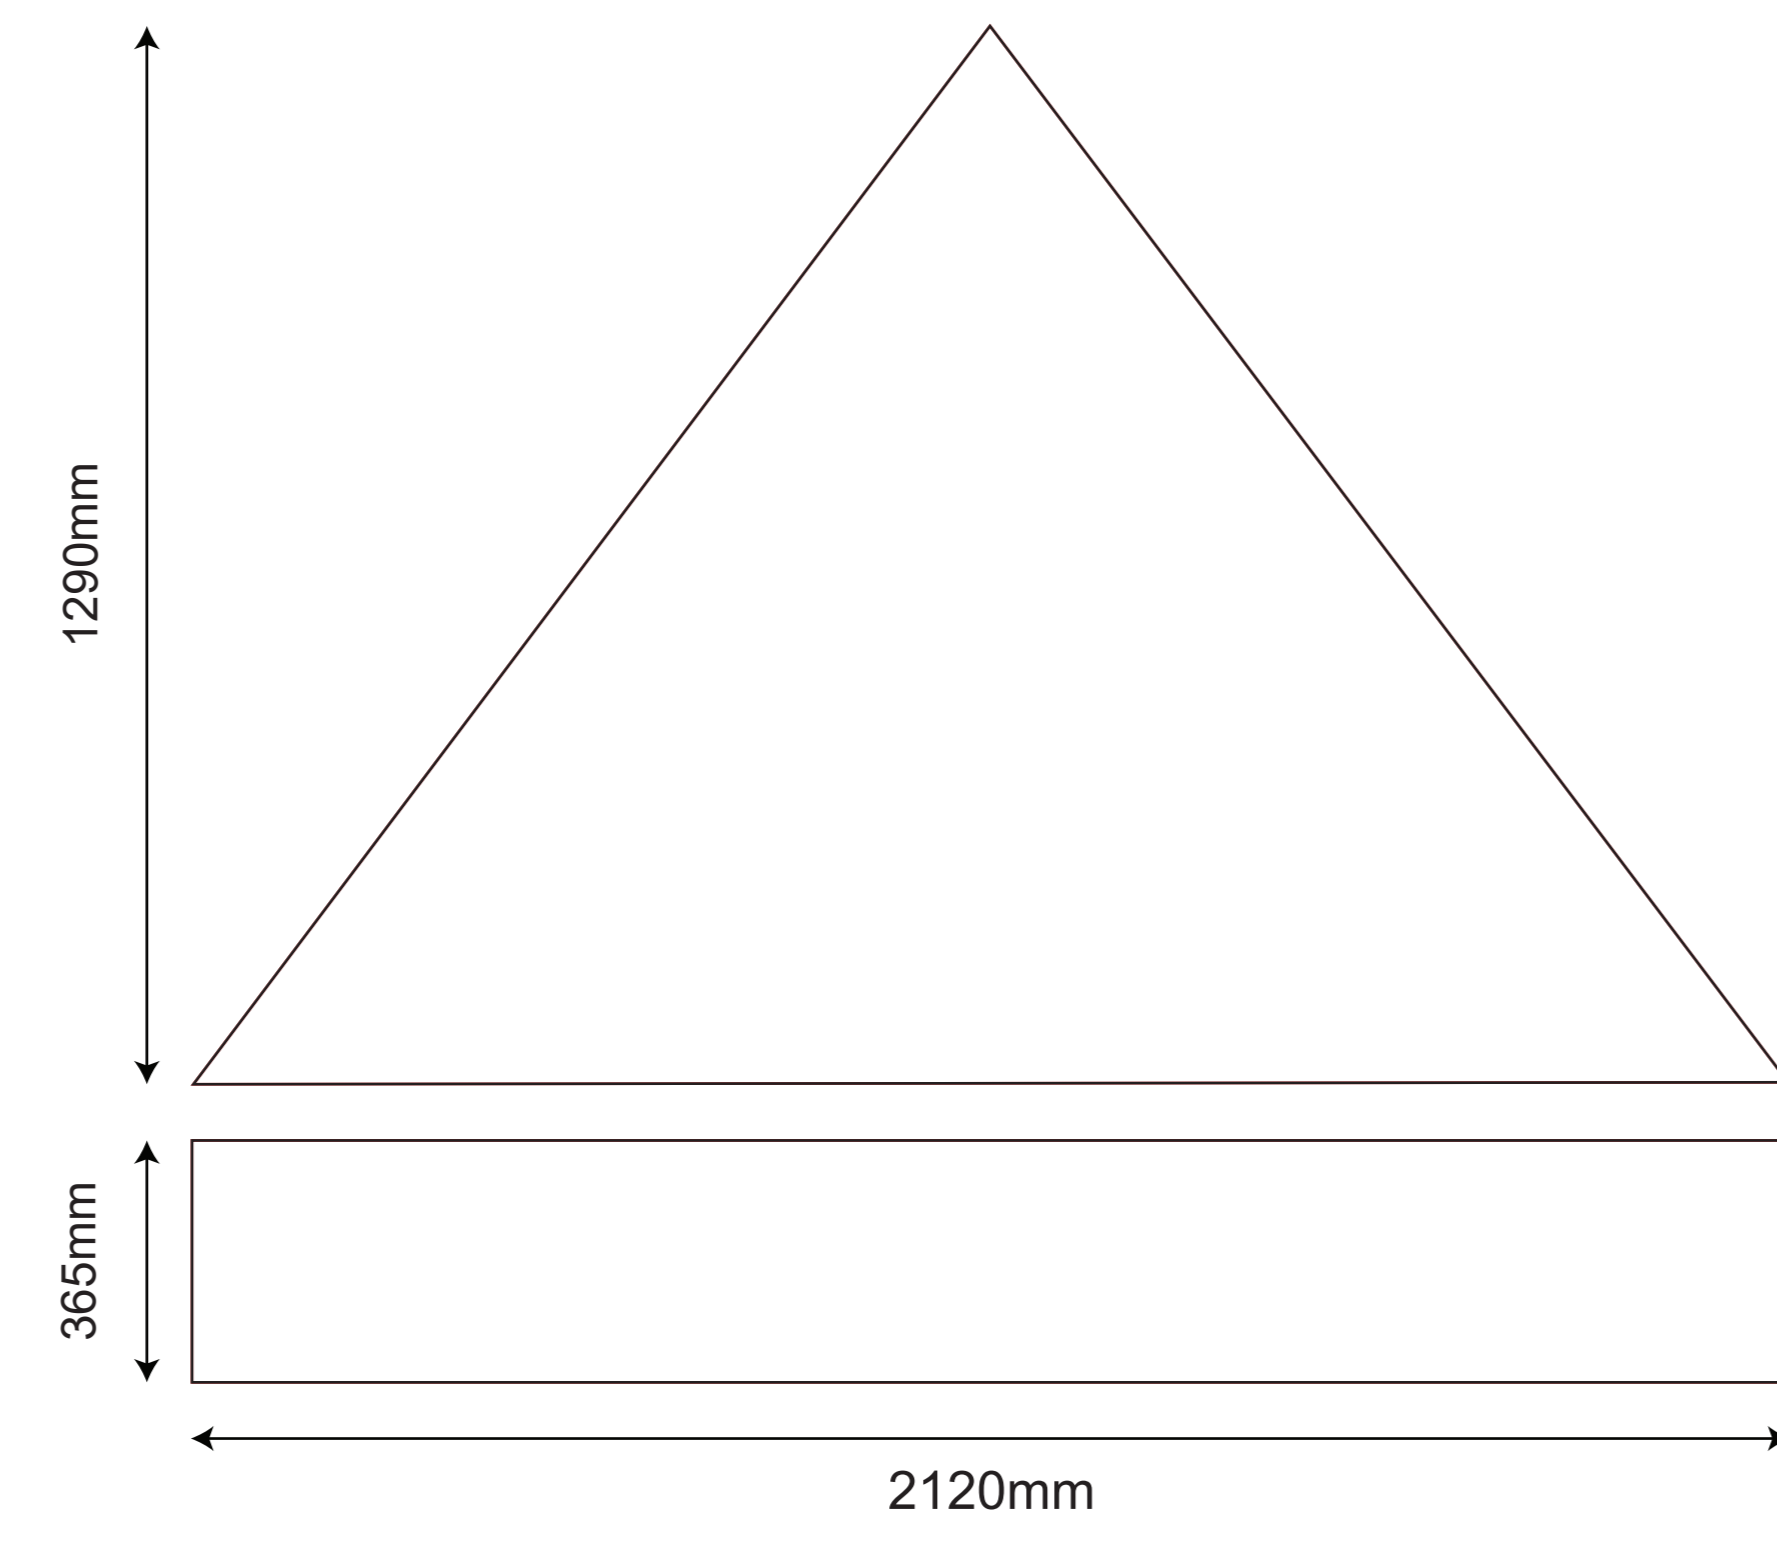

# 2x2 Rhino Gazebo - Discover Kit

OUTSIDE OF THE GAZEBO - LEFT SIDE

OUTSIDE OF THE GAZEBO - RIGHT SIDE

OUTSIDE OF THE GAZEBO - BACK SIDE

OUTSIDE OF THE GAZEBO - FRONT SIDE

INSIDE OF THE GAZEBO - BACK WALL