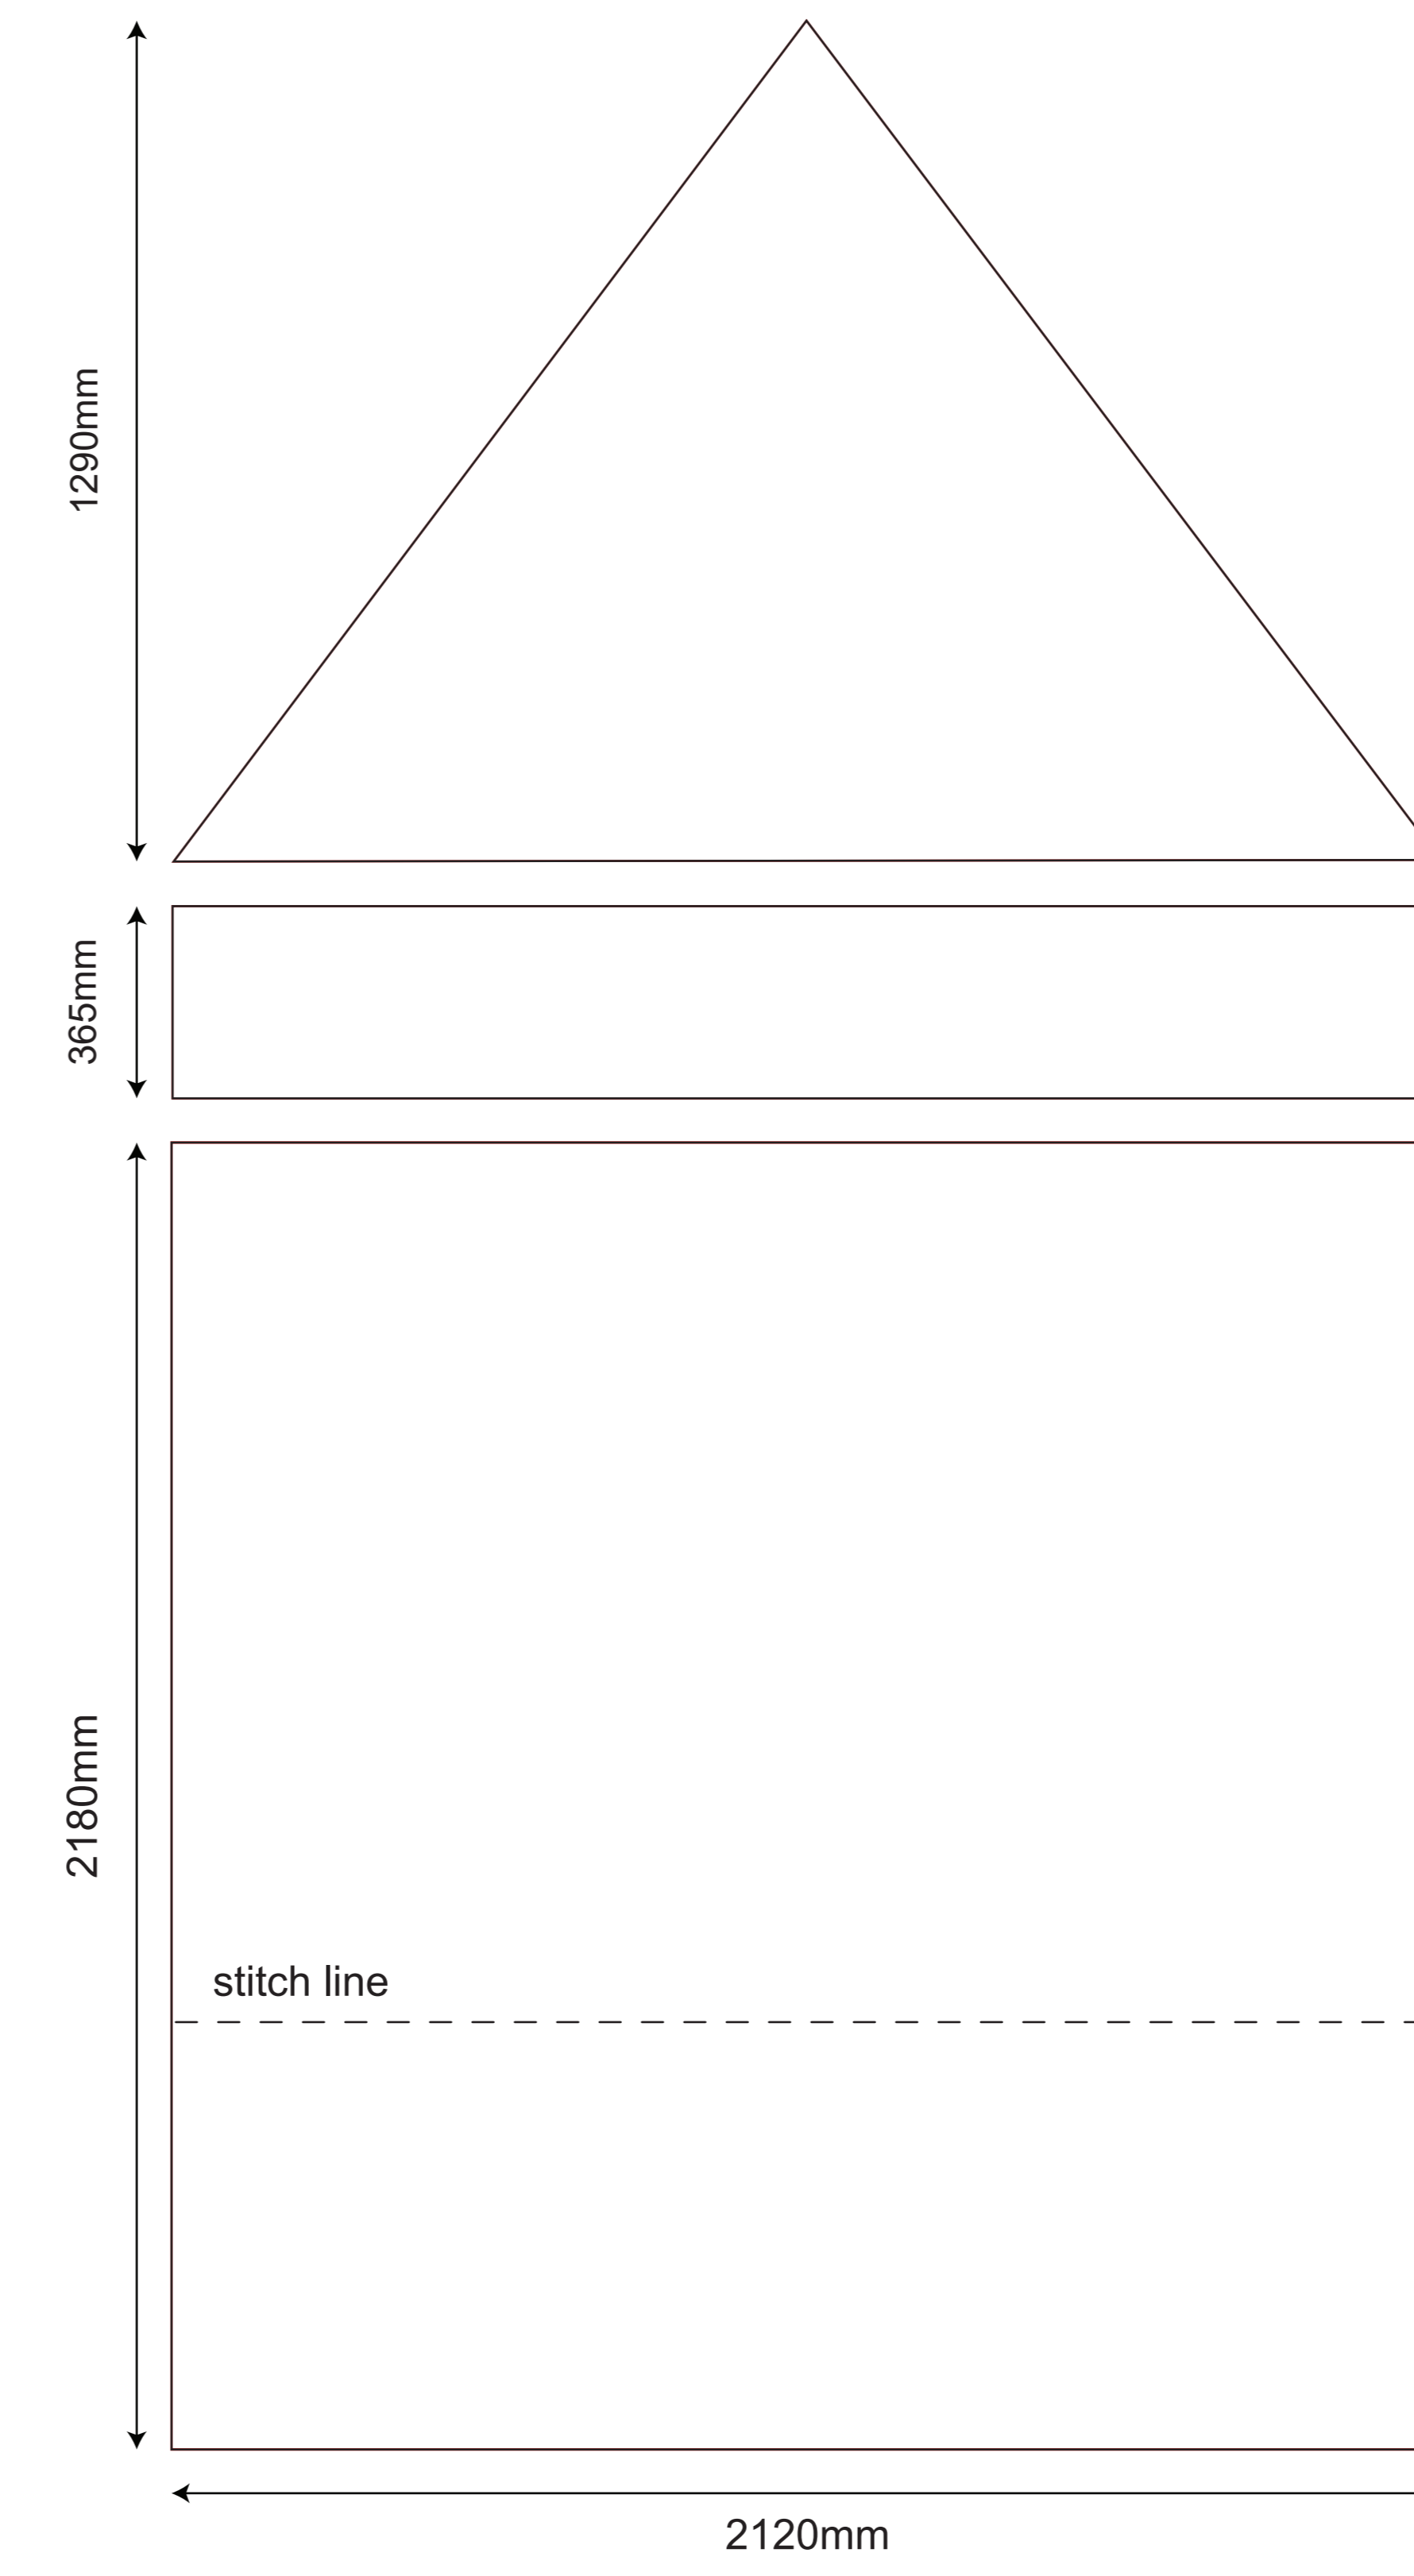

2x2 Rhino Gazebo - Discover Plus Kit

OUTSIDE OF THE GAZEBO - LEFT SIDE

OUTSIDE OF THE GAZEBO - RIGHT SIDE

OUTSIDE OF THE GAZEBO - BACK SIDE

OUTSIDE OF THE GAZEBO - FRONT SIDE

INSIDE OF THE GAZEBO - BACK WALL