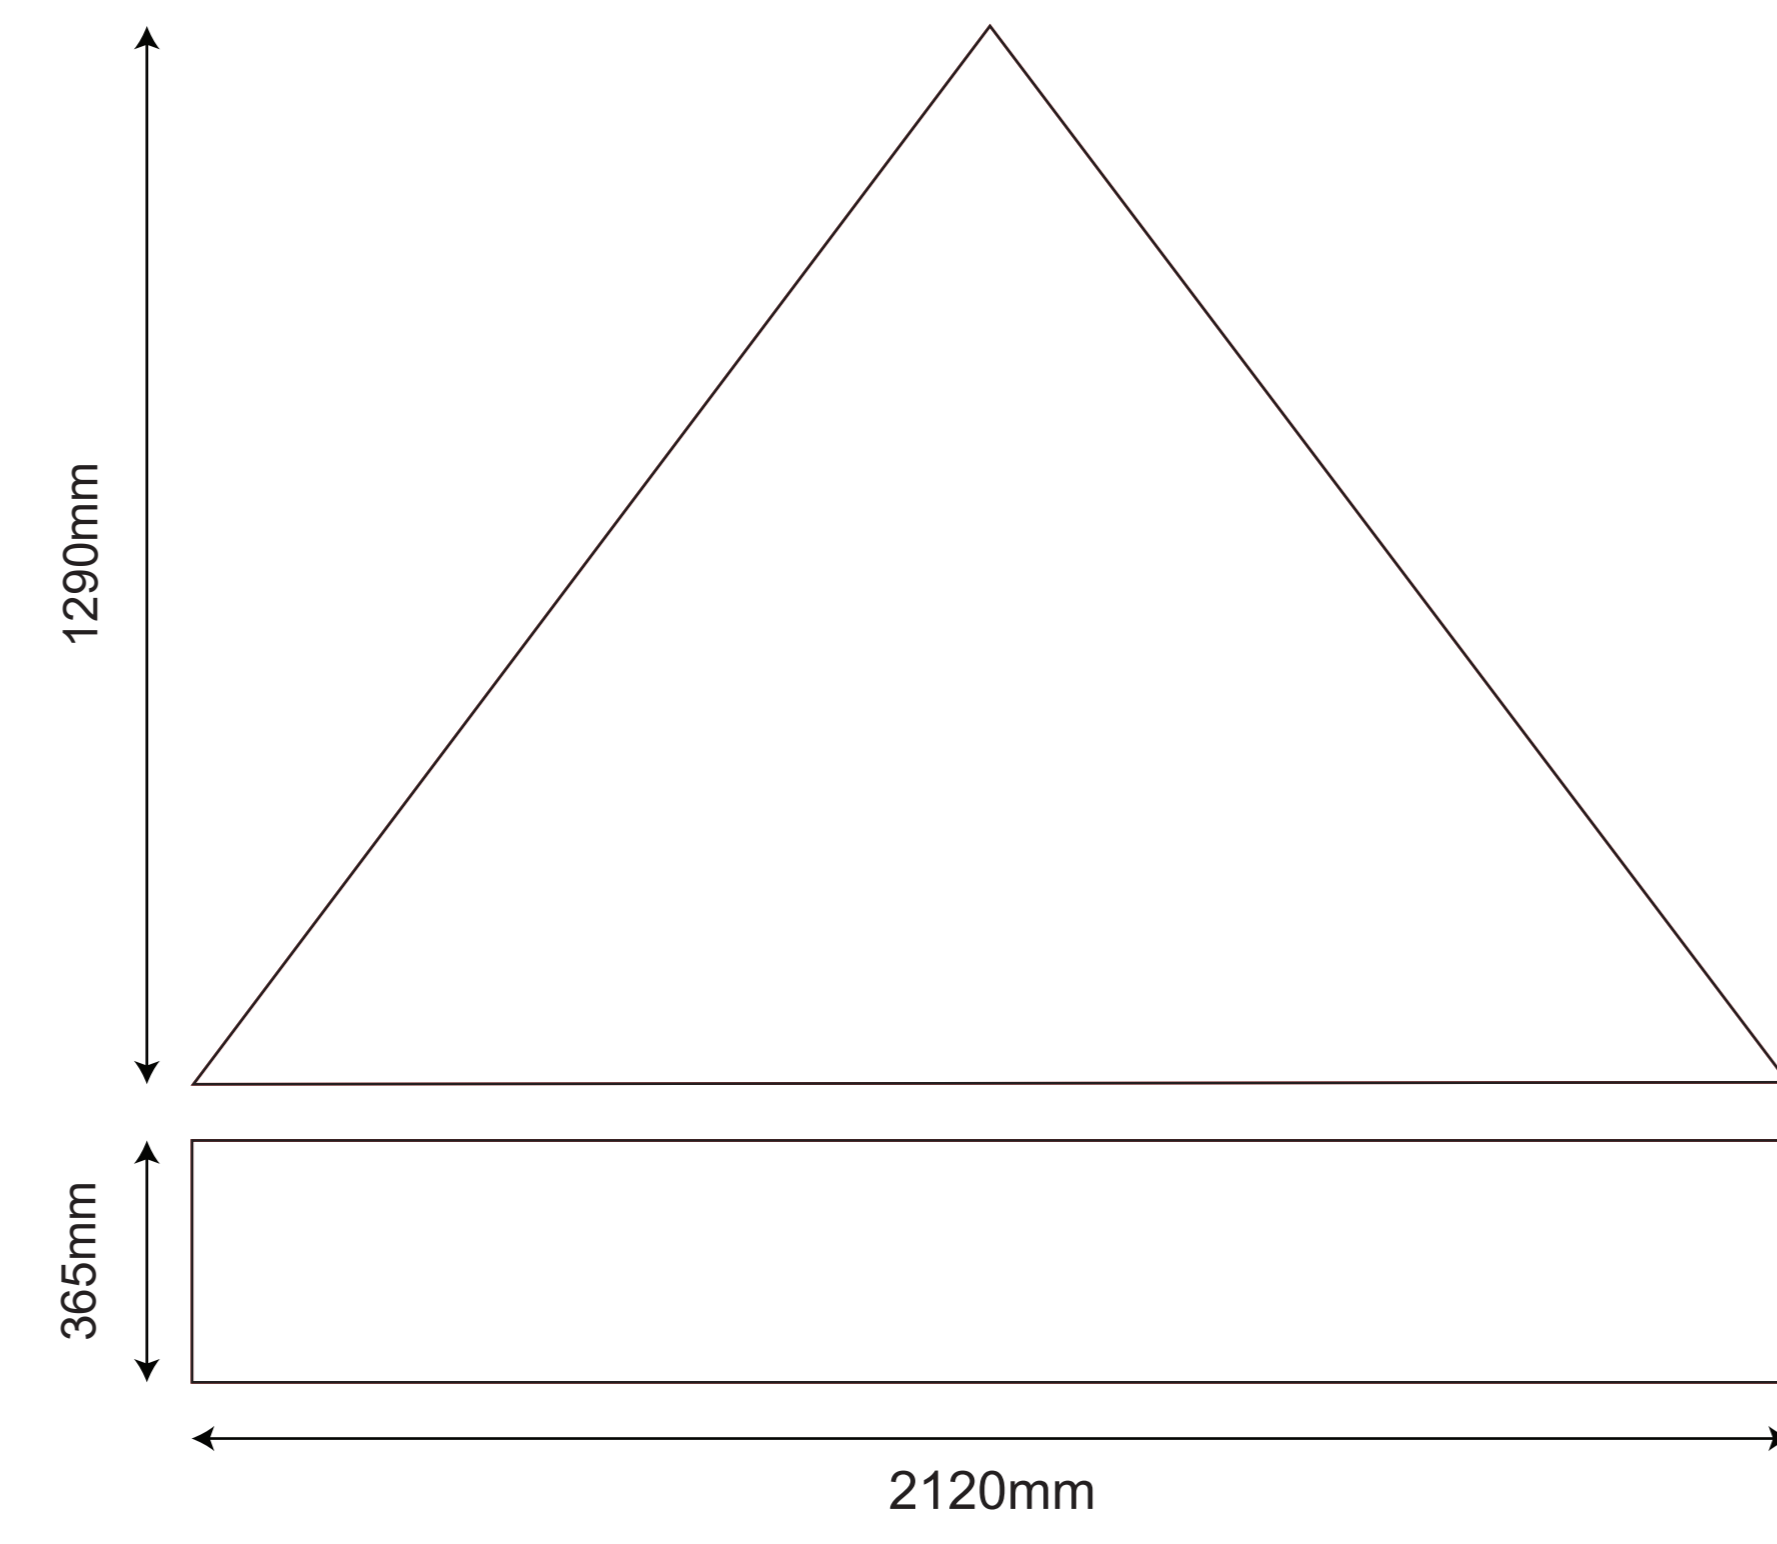

2x2 Rhino Gazebo - Discover Plus Kit

OUTSIDE OF THE GAZEBO - LEFT SIDE

OUTSIDE OF THE GAZEBO - RIGHT SIDE

OUTSIDE OF THE GAZEBO - BACK SIDE

OUTSIDE OF THE GAZEBO - FRONT SIDE

INSIDE OF THE GAZEBO - BACK WALL