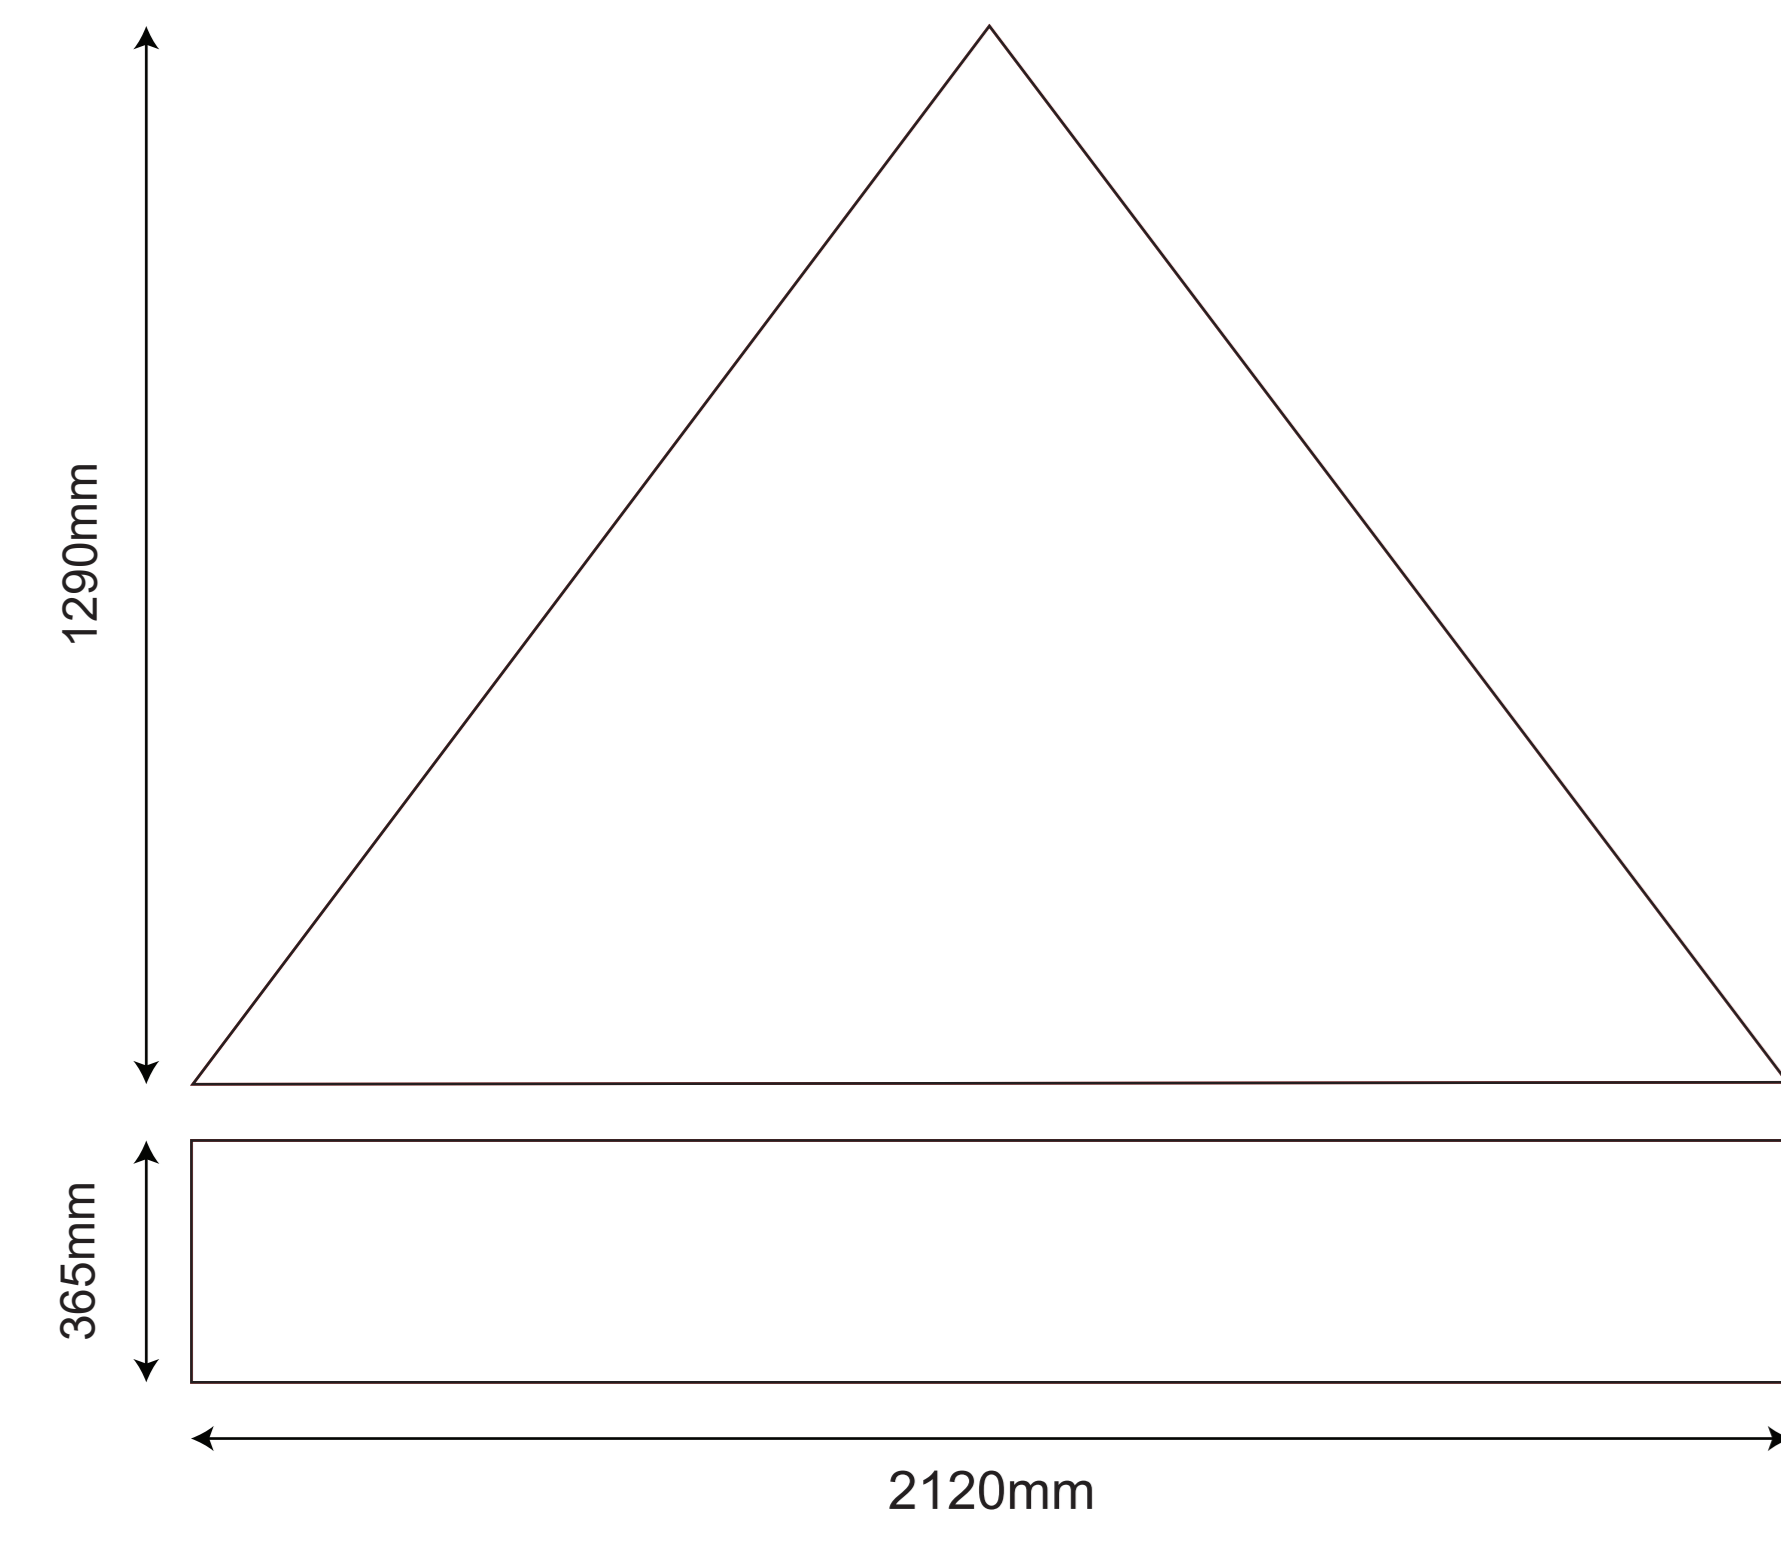

2x2 Rhino Gazebo - Discover Plus Kit

OUTSIDE OF THE GAZEBO - LEFT SIDE

OUTSIDE OF THE GAZEBO - RIGHT SIDE

OUTSIDE OF THE GAZEBO - BACK SIDE

OUTSIDE OF THE GAZEBO - FRONT SIDE

INSIDE OF THE GAZEBO - BACK WALL