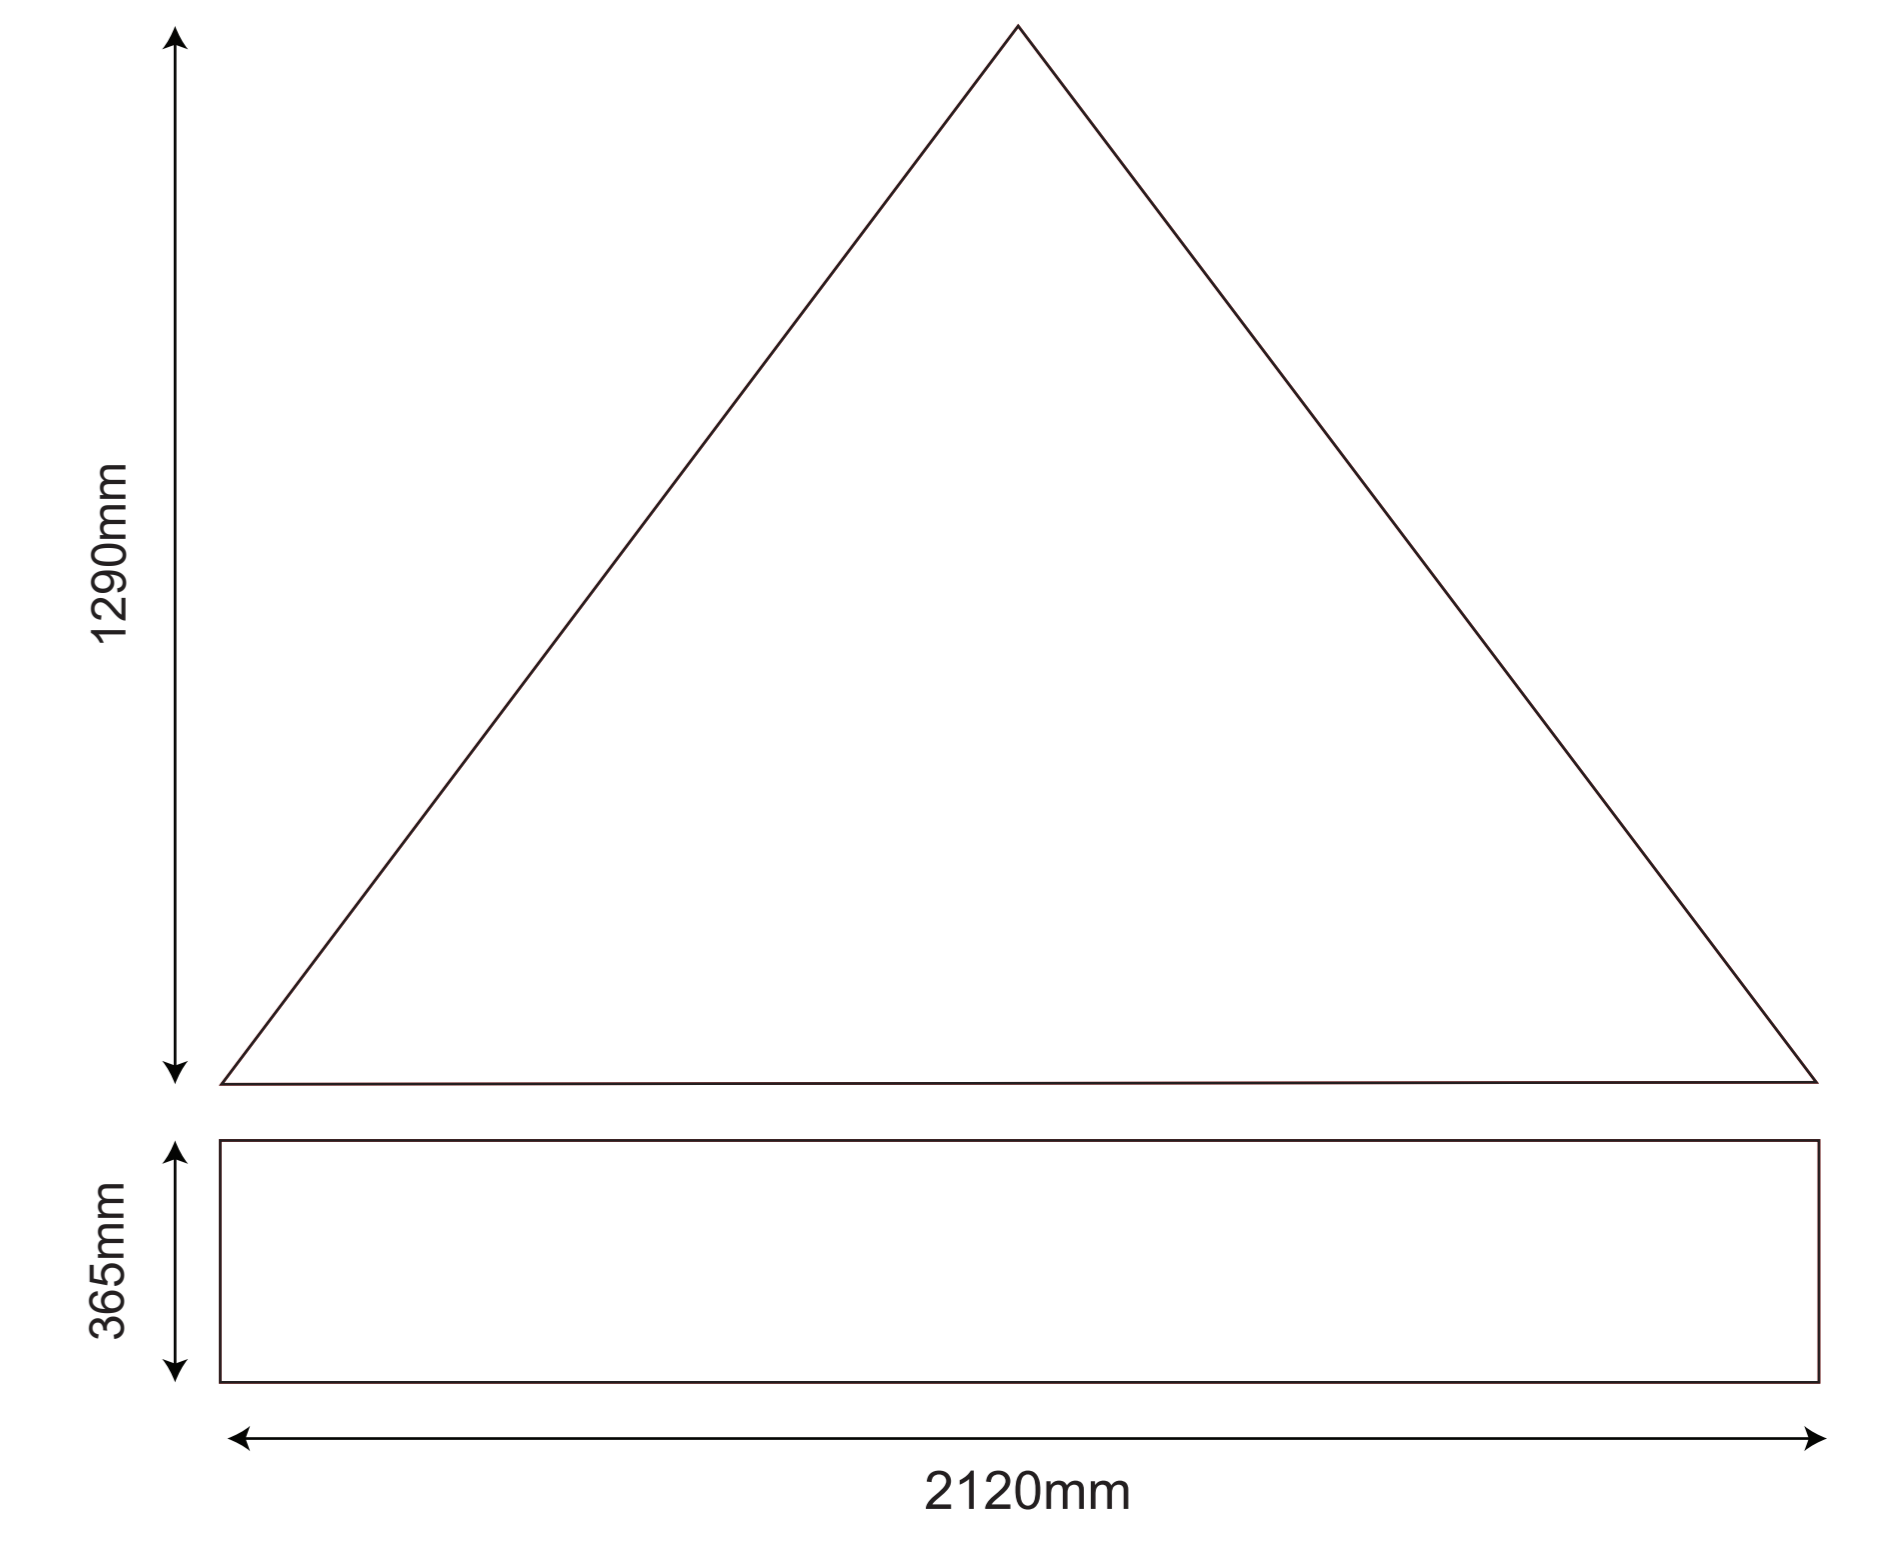

2x2 Rhino Gazebo - Discover Plus Kit

OUTSIDE OF THE GAZEBO - LEFT SIDE

OUTSIDE OF THE GAZEBO - RIGHT SIDE

OUTSIDE OF THE GAZEBO - BACK SIDE

OUTSIDE OF THE GAZEBO - FRONT SIDE

INSIDE OF THE GAZEBO - BACK WALL