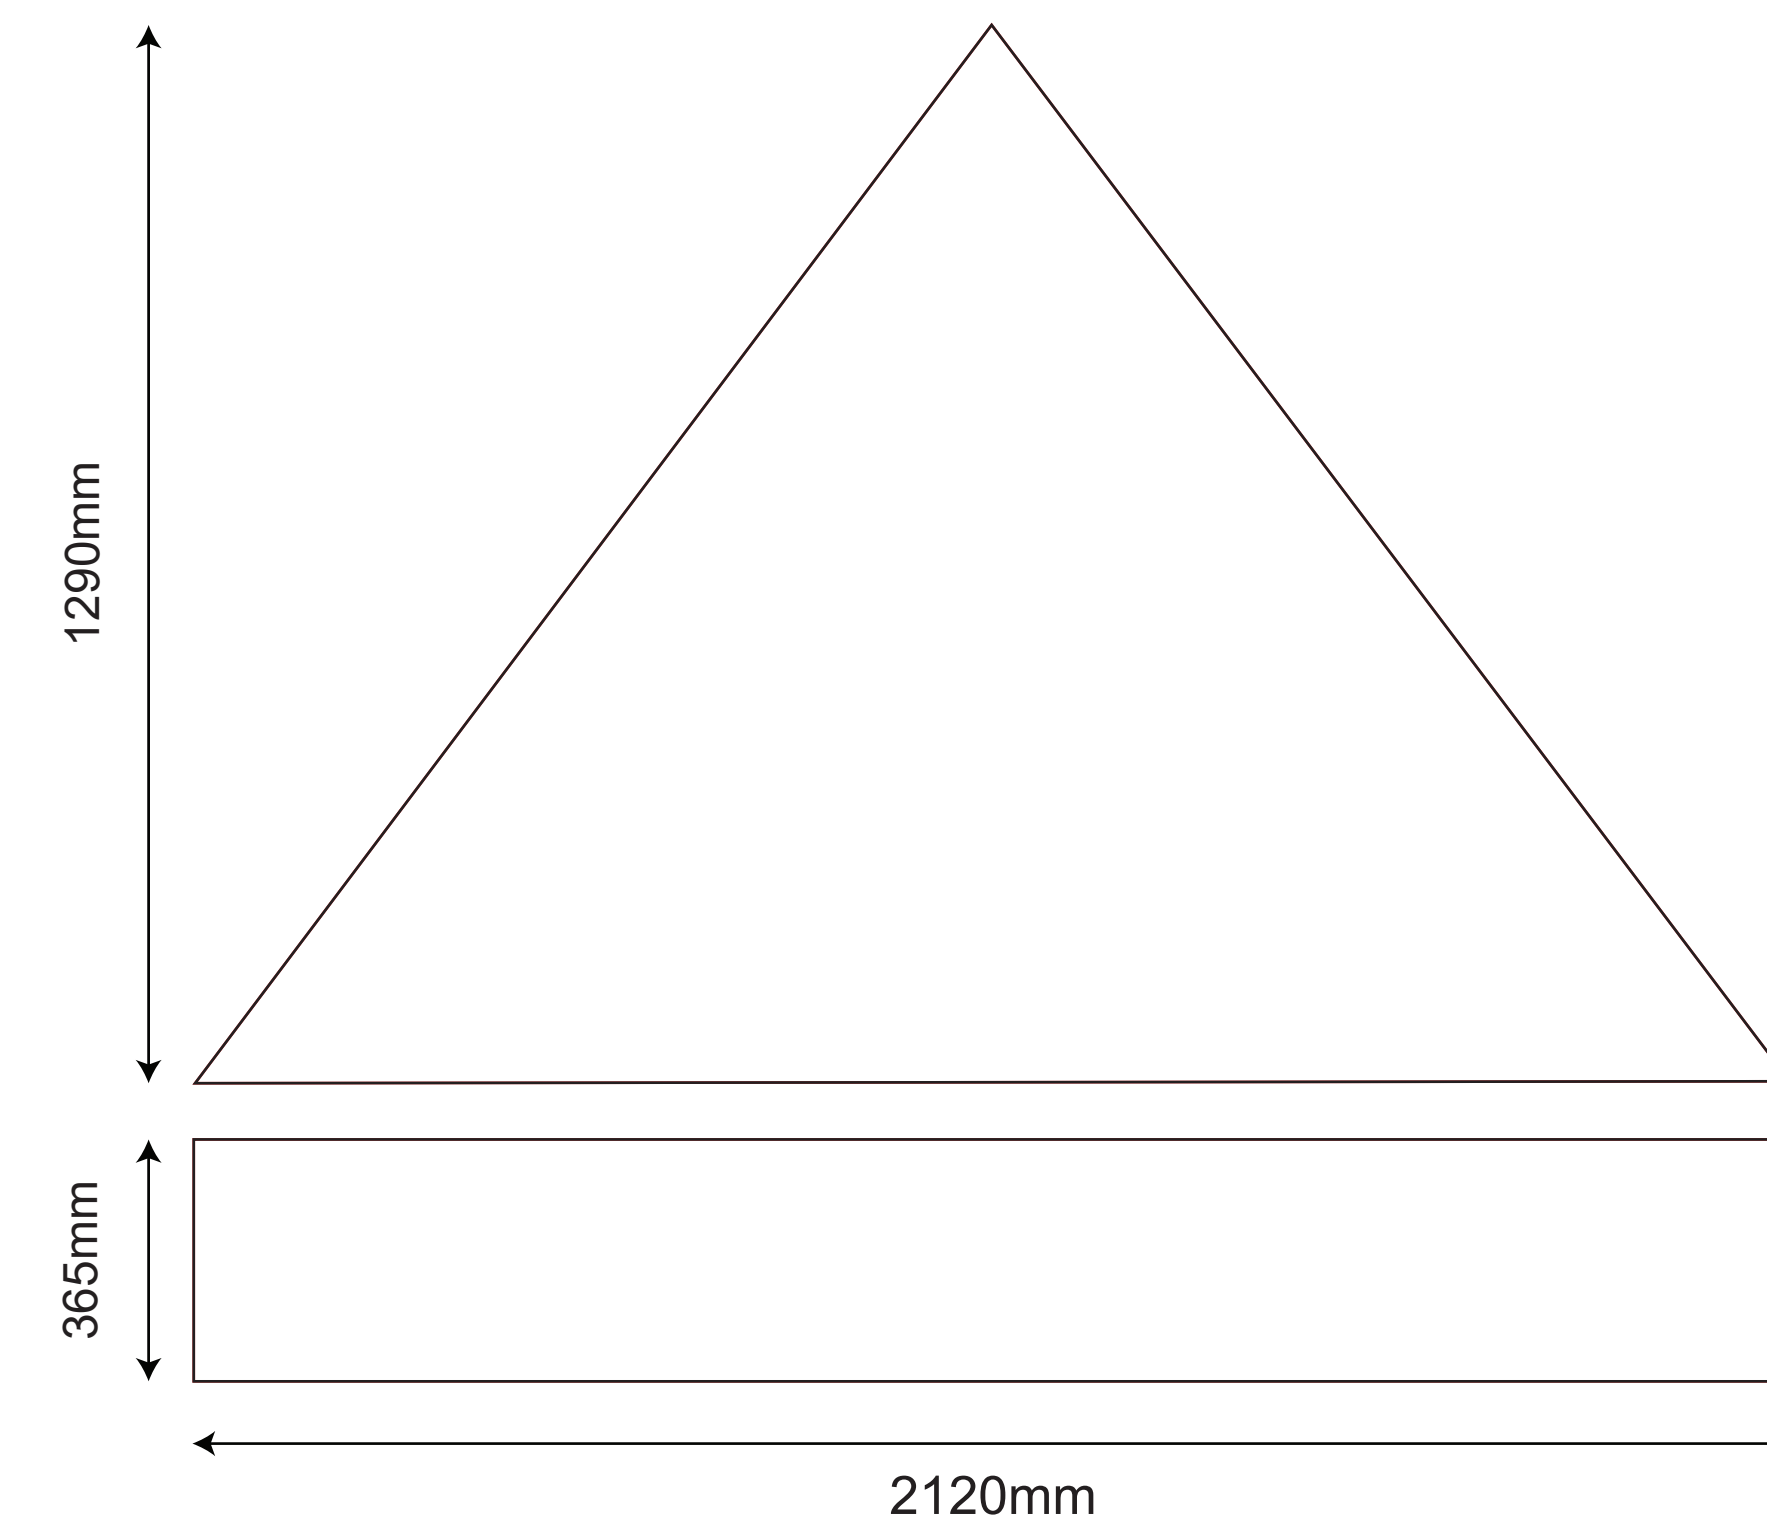

TEMPLATE IS SET AT 10% SCALE

2x2 Rhino Gazebo - Standard Pro Kit

TEMPLATE IS SET AT 10% SCALE

OUTSIDE OF THE GAZEBO - LEFT SIDE

OUTSIDE OF THE GAZEBO - RIGHT SIDE

OUTSIDE OF THE GAZEBO - BACK SIDE

OUTSIDE OF THE GAZEBO - FRONT SIDE