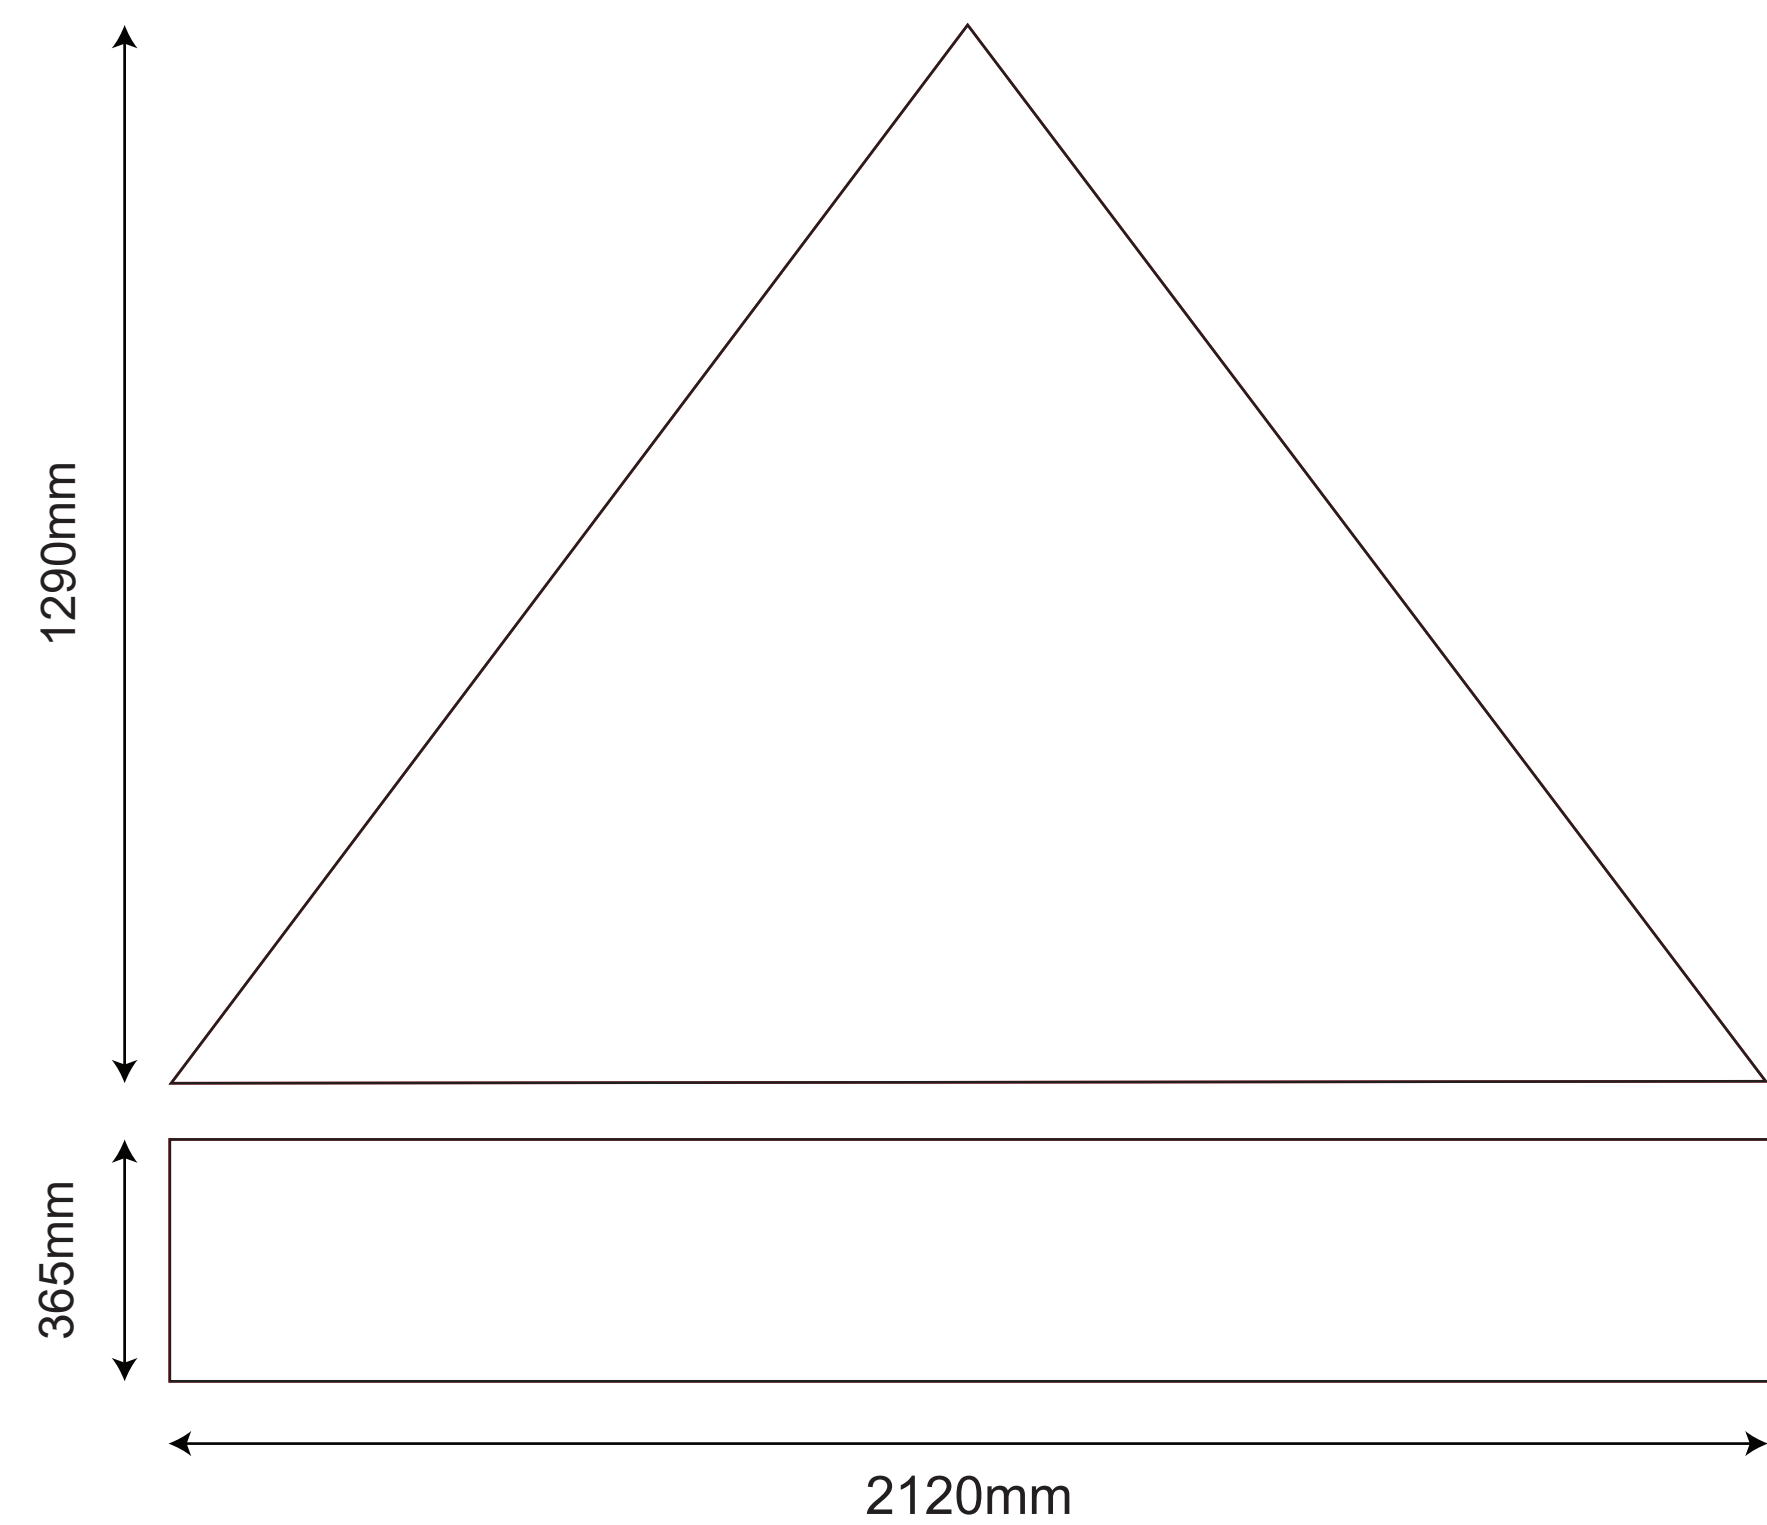

TEMPLATE IS SET AT 10% SCALE

2x2 Rhino Gazebo - Standard Pro Kit

TEMPLATE IS SET AT 10% SCALE

OUTSIDE OF THE GAZEBO - LEFT SIDE

OUTSIDE OF THE GAZEBO - RIGHT SIDE

OUTSIDE OF THE GAZEBO - BACK SIDE

OUTSIDE OF THE GAZEBO - FRONT SIDE