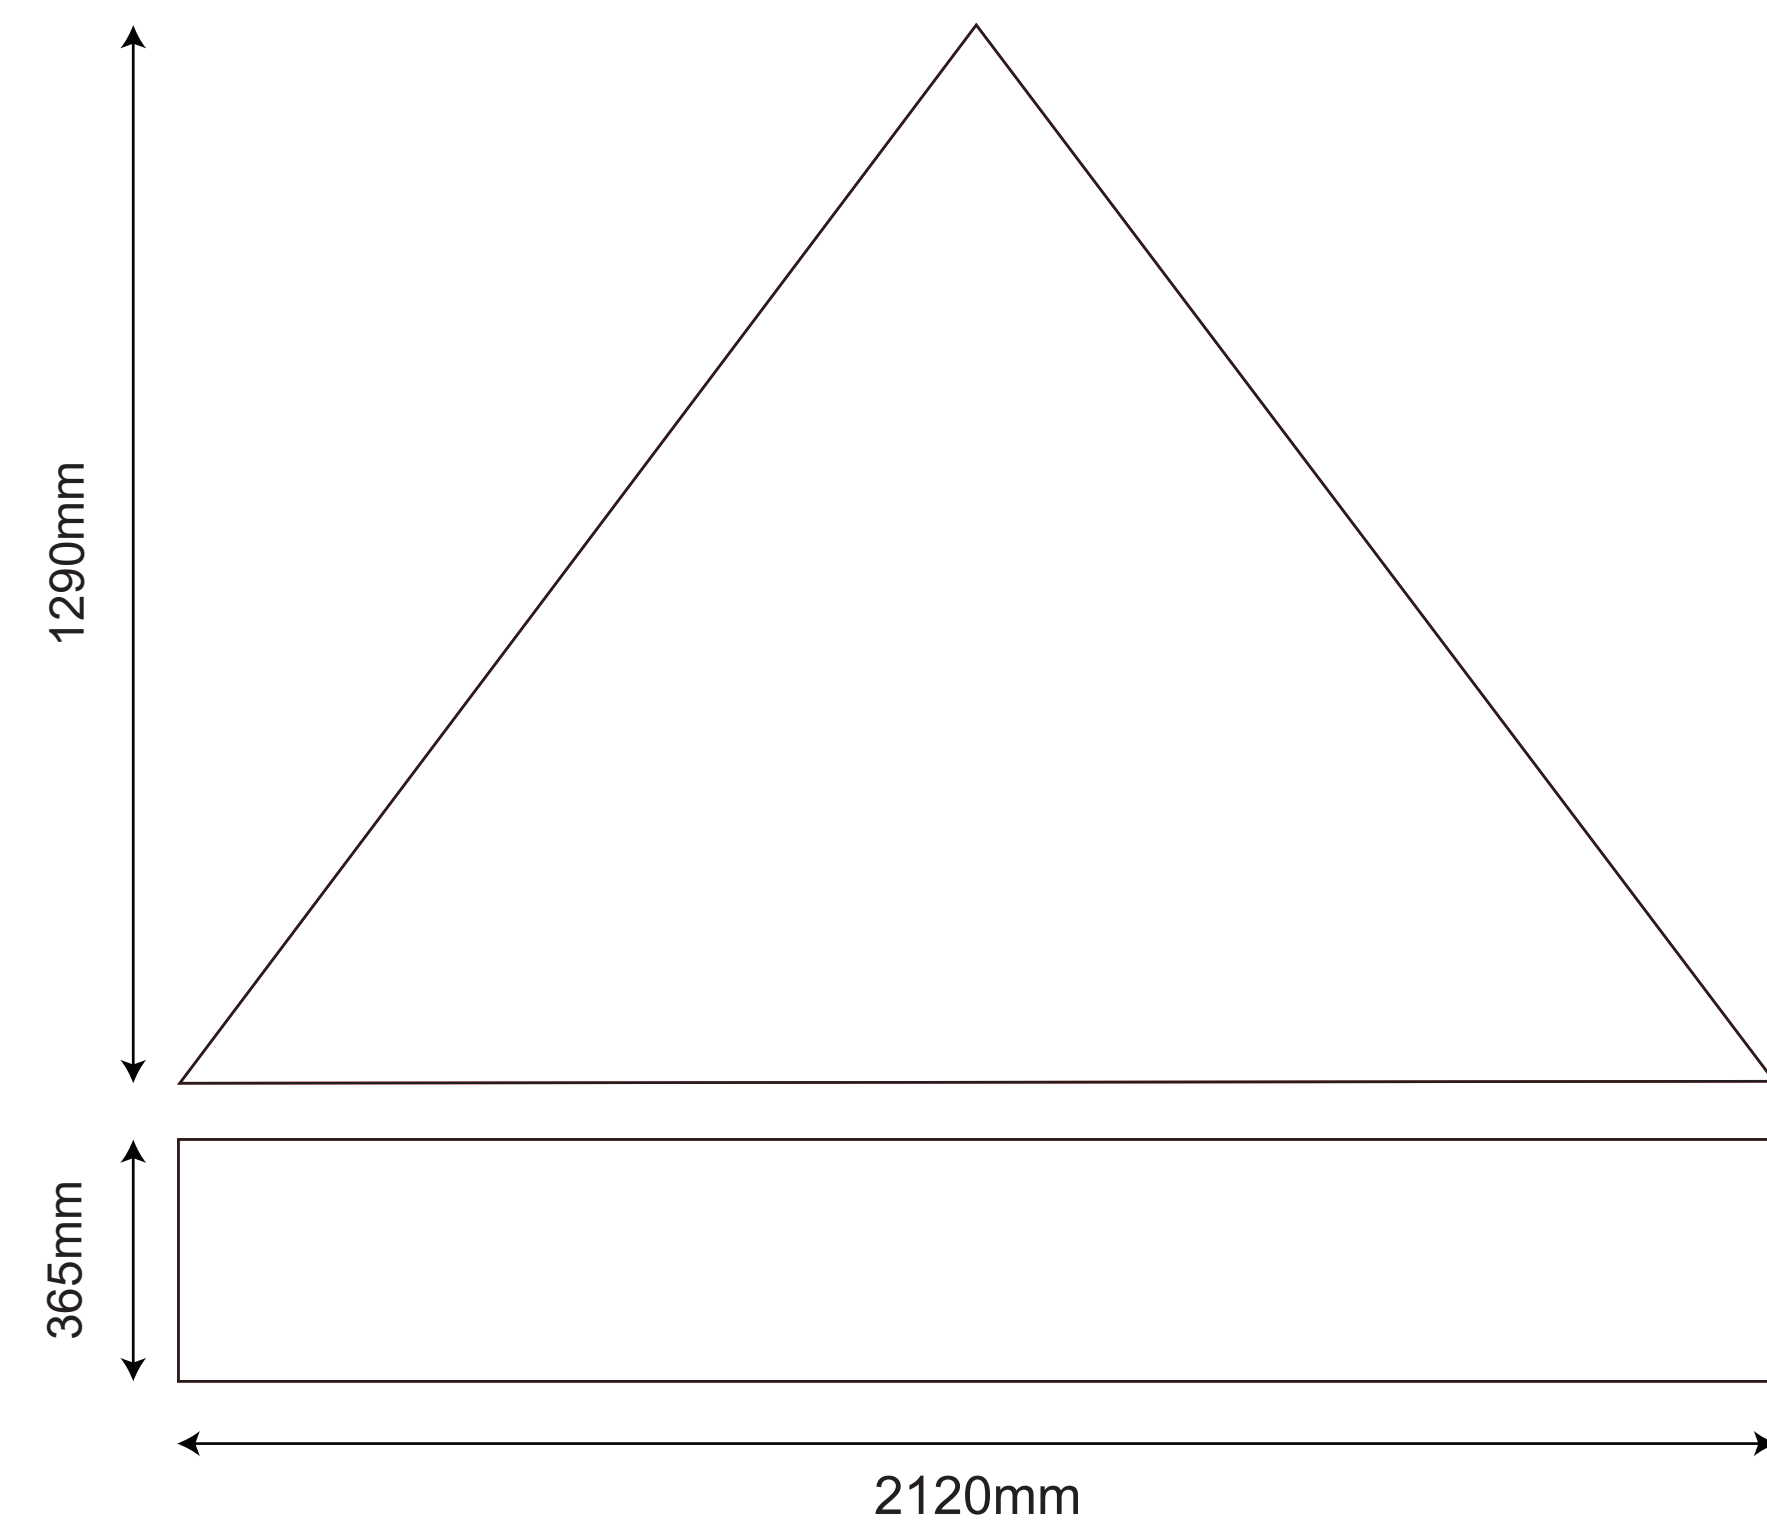

TEMPLATE IS SET AT 10% SCALE

2x2 Rhino Gazebo - Standard Pro Kit

TEMPLATE IS SET AT 10% SCALE

OUTSIDE OF THE GAZEBO - LEFT SIDE

OUTSIDE OF THE GAZEBO - RIGHT SIDE

OUTSIDE OF THE GAZEBO - BACK SIDE

OUTSIDE OF THE GAZEBO - FRONT SIDE