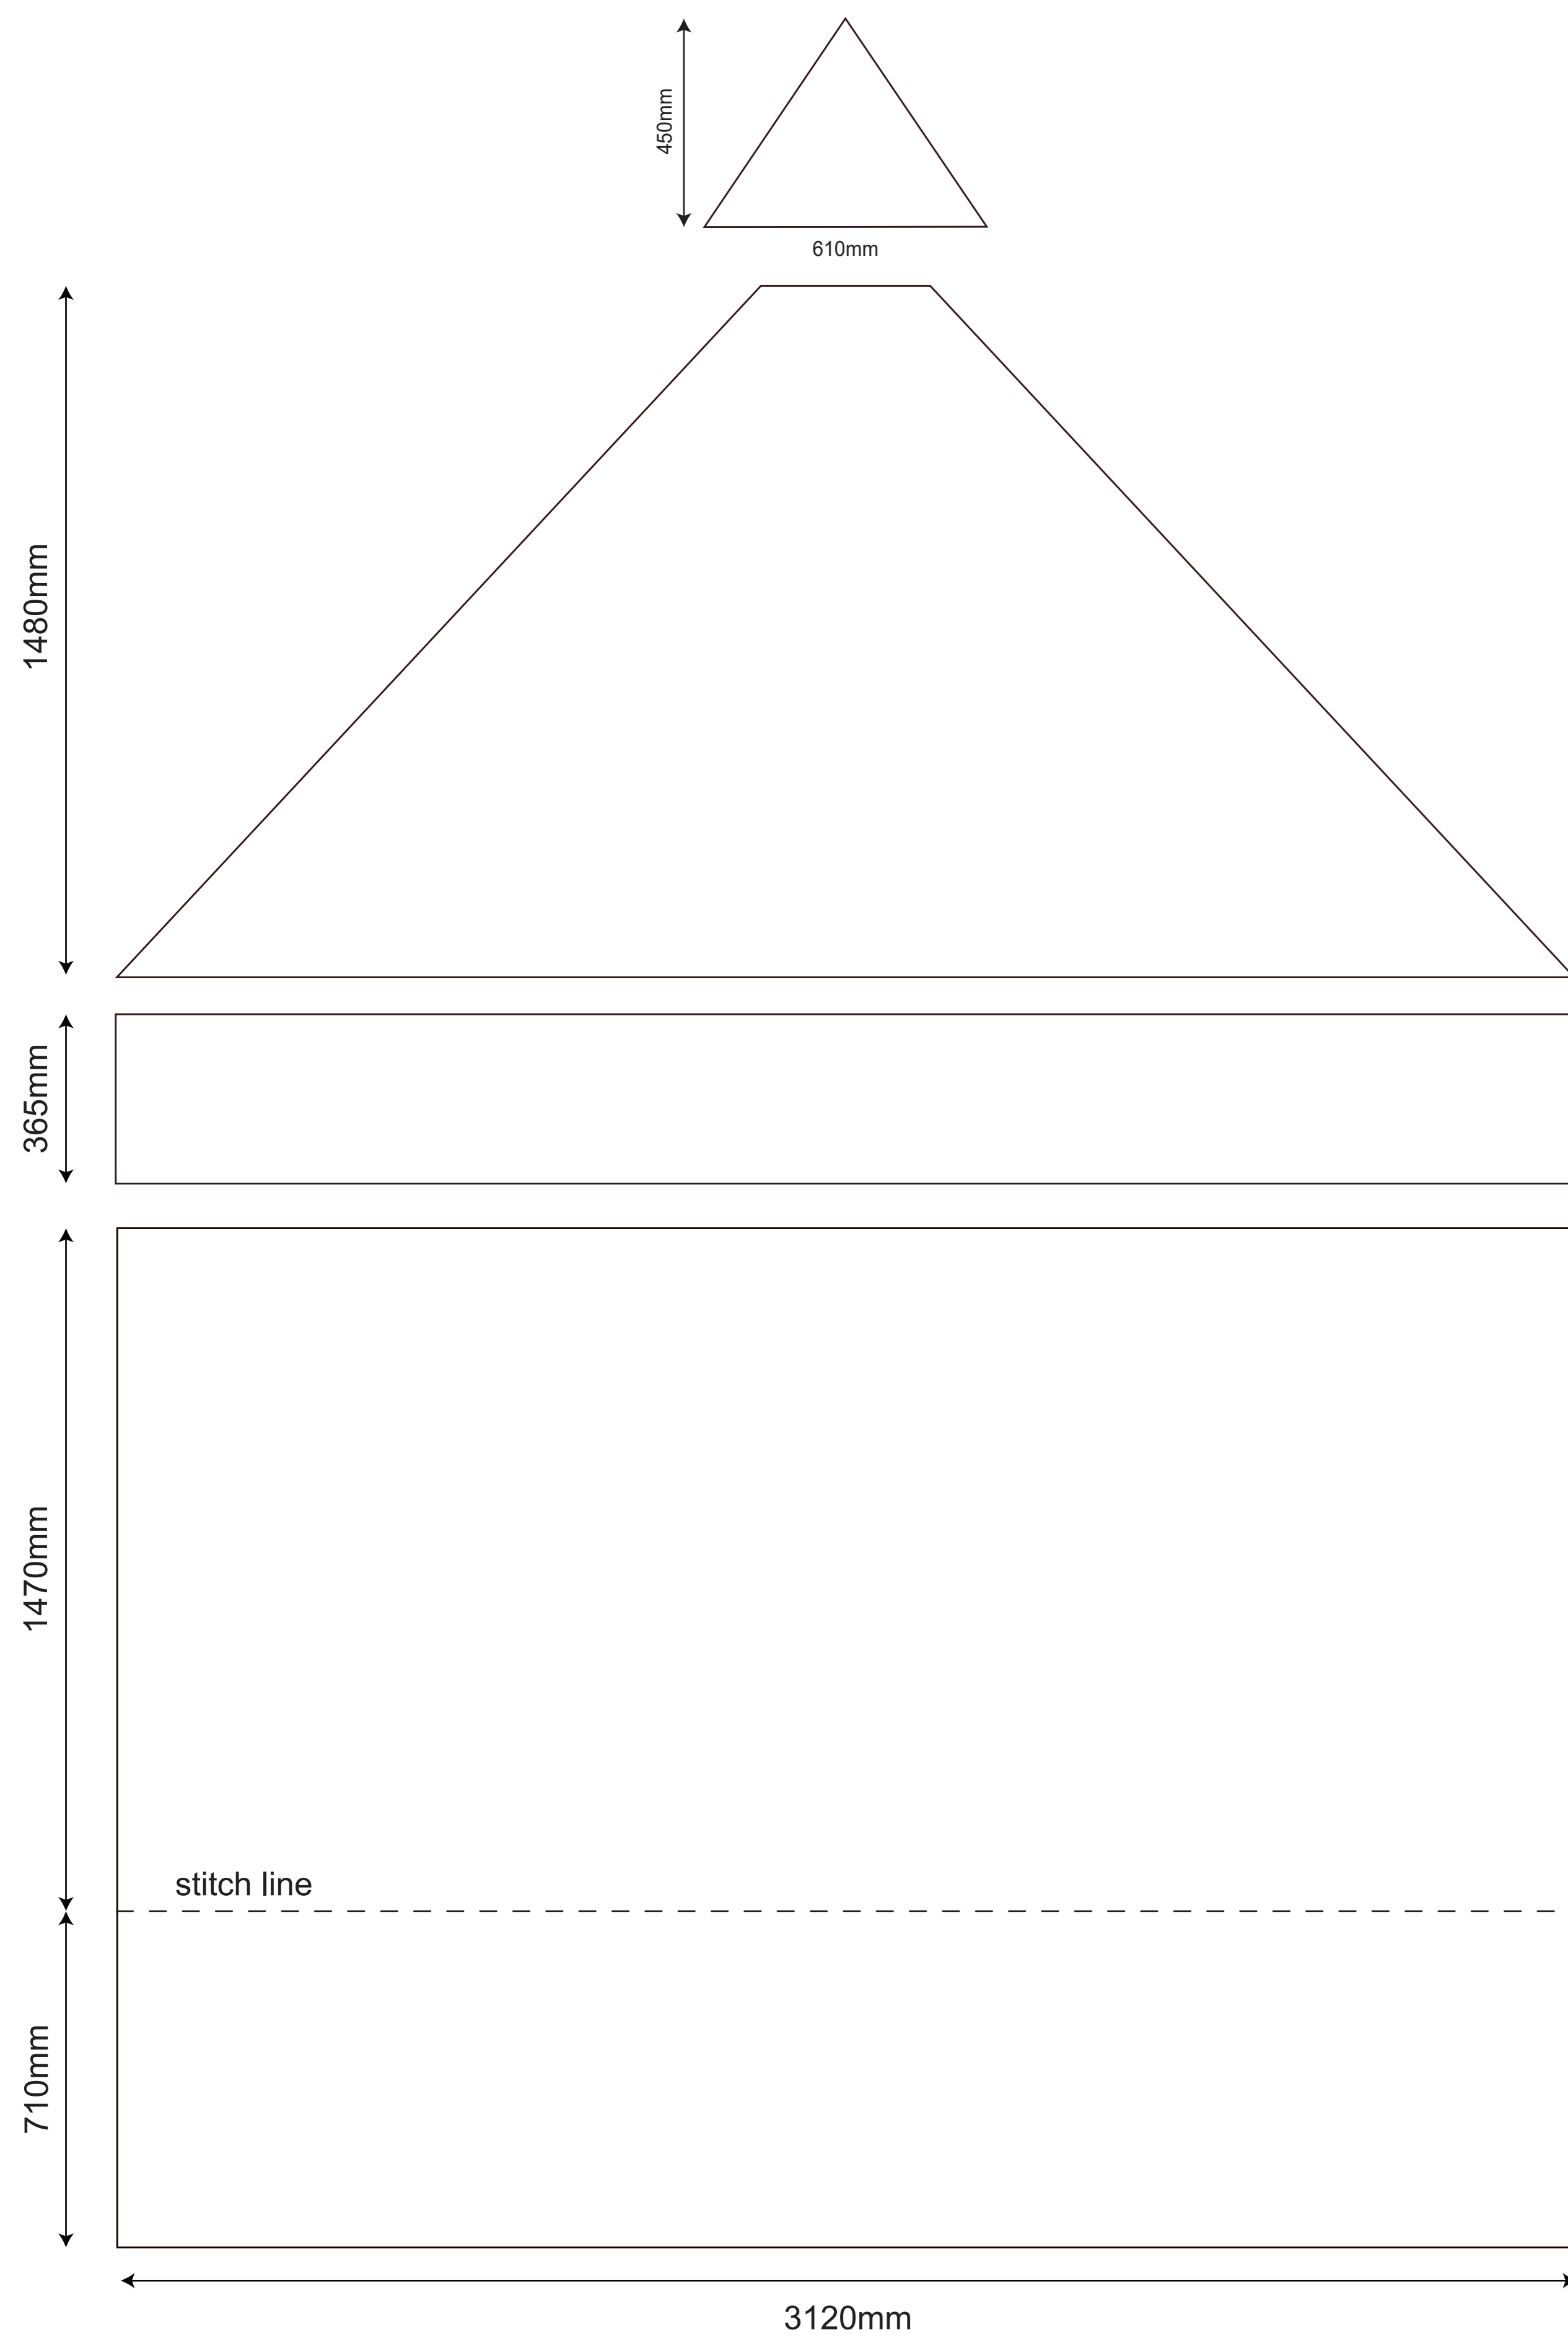

3x3 Rhino Gazebo - Complete Kit

OUTSIDE OF THE GAZEBO - LEFT SIDE

OUTSIDE OF THE GAZEBO - RIGHT SIDE

OUTSIDE OF THE GAZEBO - BACK SIDE

OUTSIDE OF THE GAZEBO - FRONT SIDE

INSIDE OF THE GAZEBO - LEFT WALL

INSIDE OF THE GAZEBO - RIGHT WALL

INSIDE OF THE GAZEBO - BACK WALL