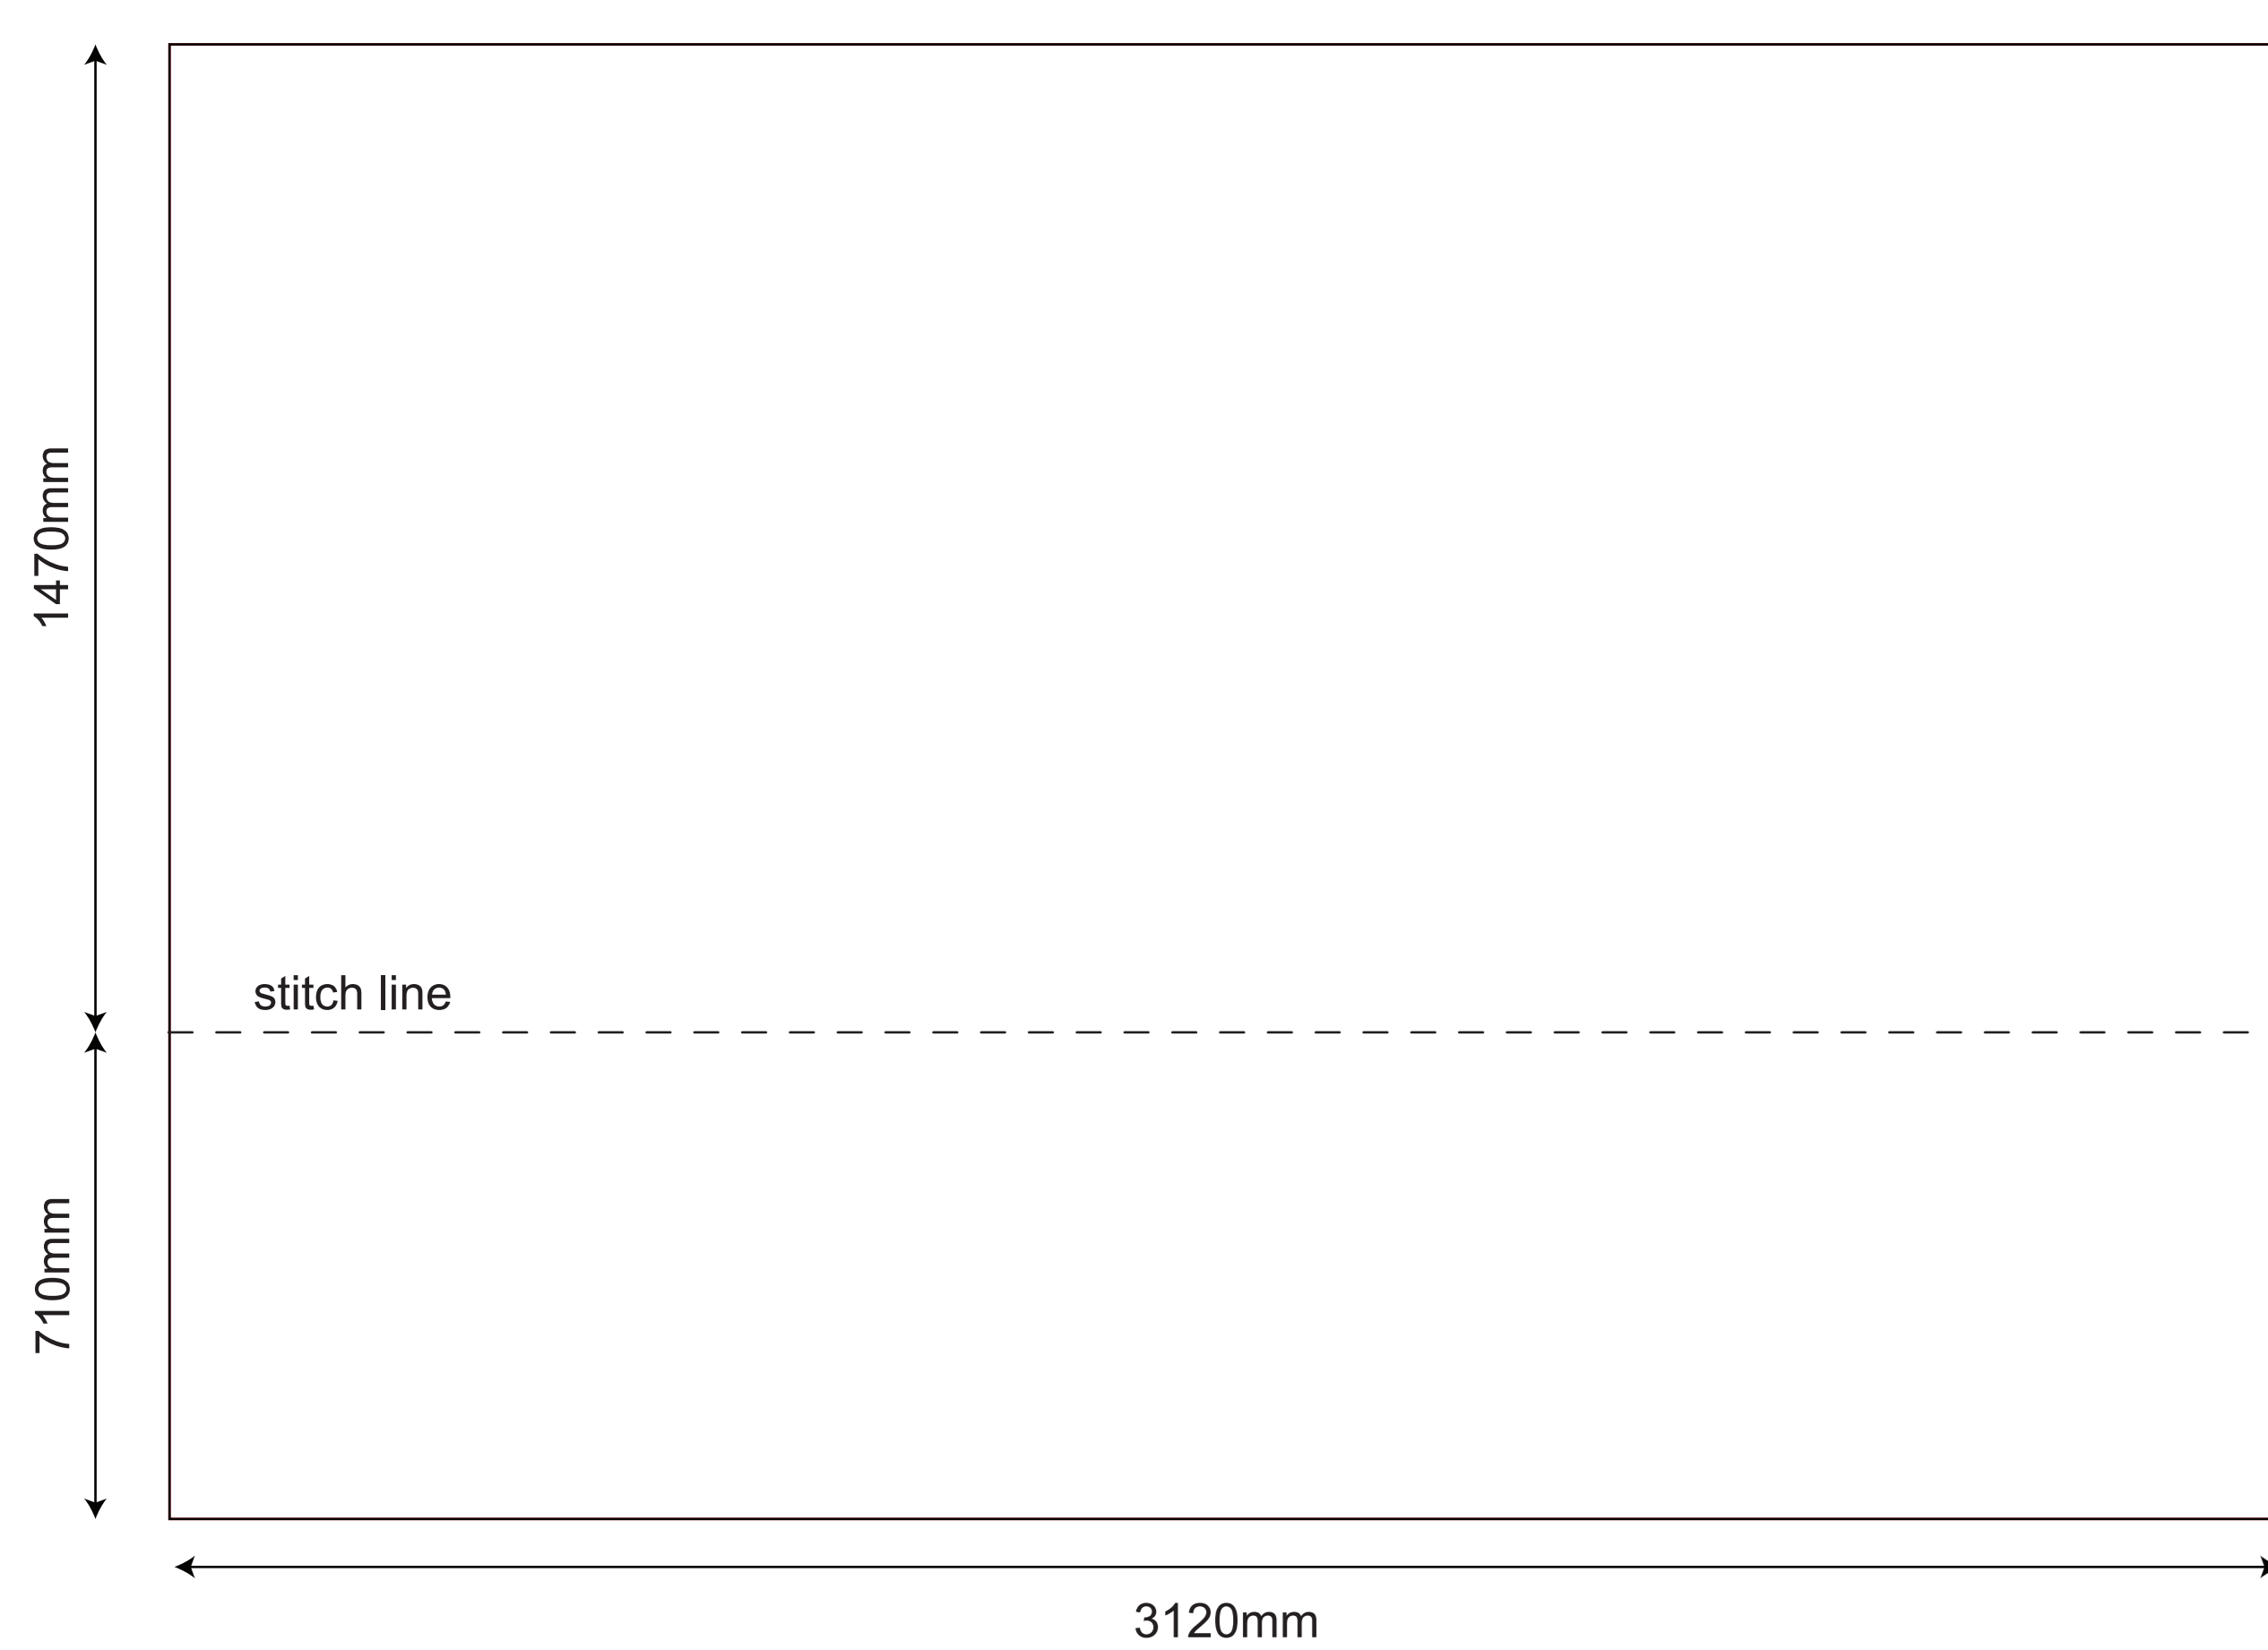

3x3 Rhino Gazebo - Complete Kit

OUTSIDE OF THE GAZEBO - LEFT SIDE

OUTSIDE OF THE GAZEBO - RIGHT SIDE

OUTSIDE OF THE GAZEBO - BACK SIDE

OUTSIDE OF THE GAZEBO - FRONT SIDE

INSIDE OF THE GAZEBO - LEFT WALL

INSIDE OF THE GAZEBO - RIGHT WALL

INSIDE OF THE GAZEBO - BACK WALL