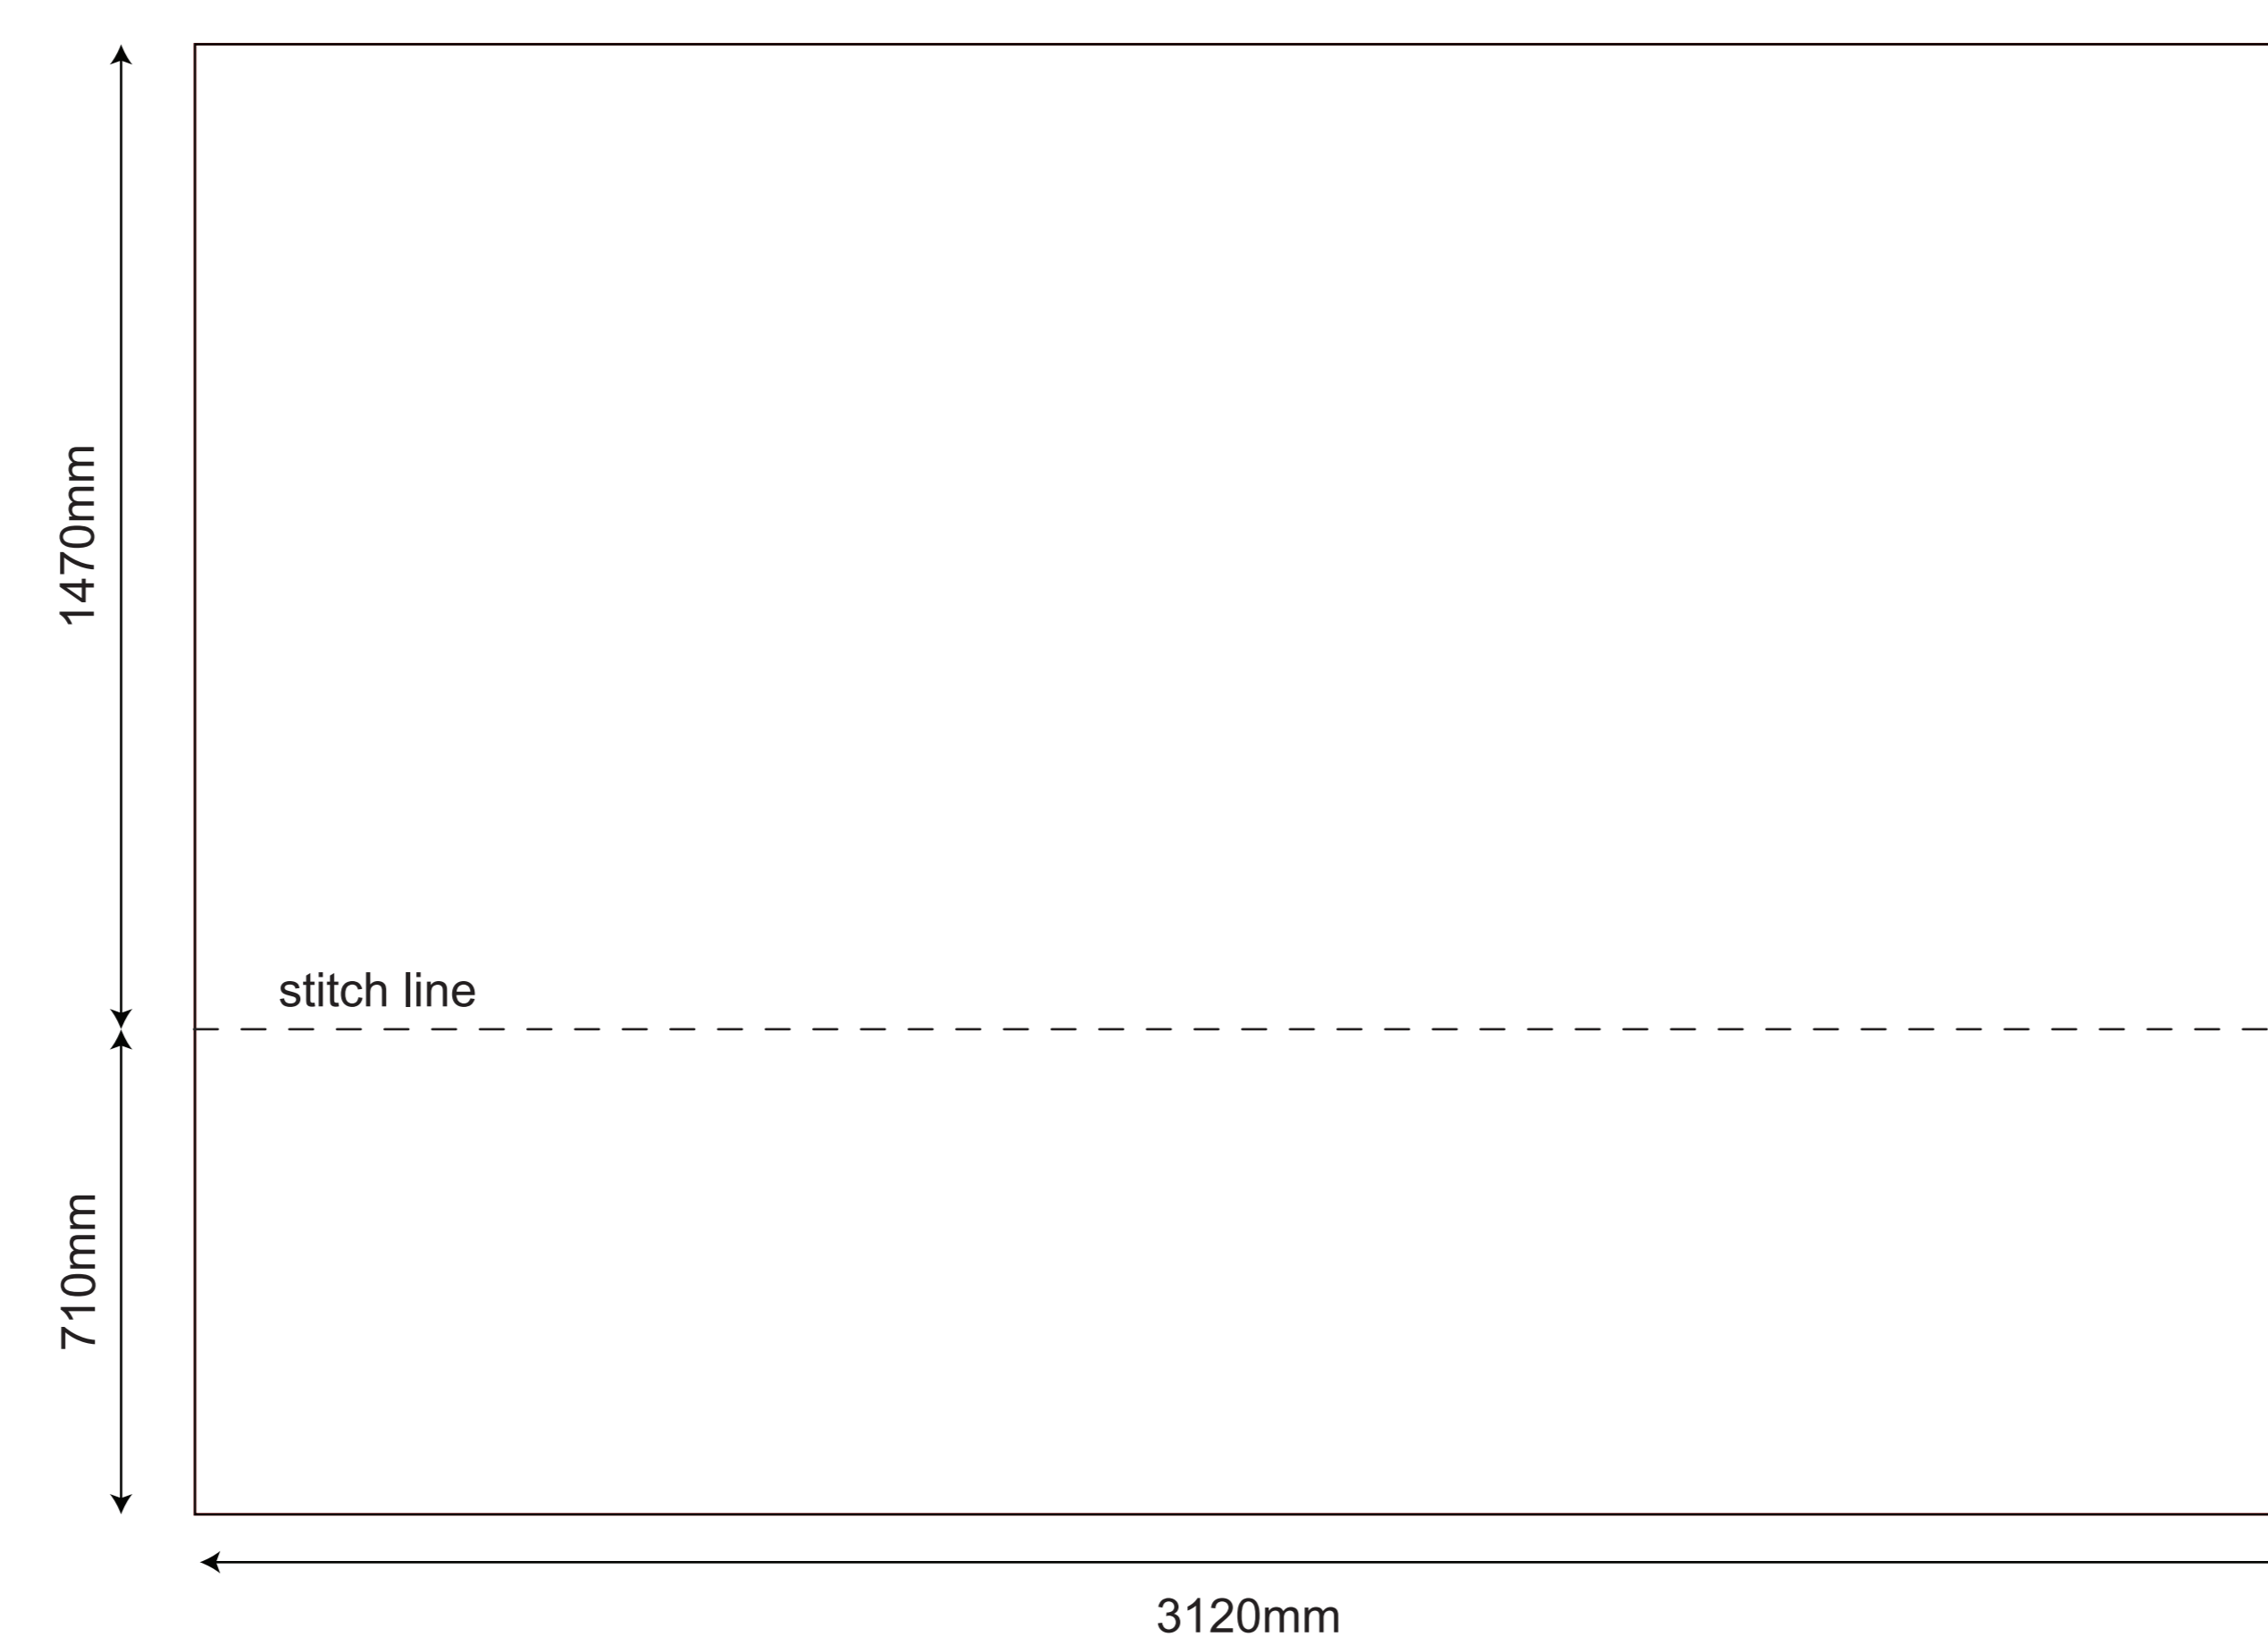

3x3 Rhino Gazebo - Complete Kit

OUTSIDE OF THE GAZEBO - LEFT SIDE

OUTSIDE OF THE GAZEBO - RIGHT SIDE

OUTSIDE OF THE GAZEBO - BACK SIDE

OUTSIDE OF THE GAZEBO - FRONT SIDE

INSIDE OF THE GAZEBO - LEFT WALL

INSIDE OF THE GAZEBO - RIGHT WALL

INSIDE OF THE GAZEBO - BACK WALL