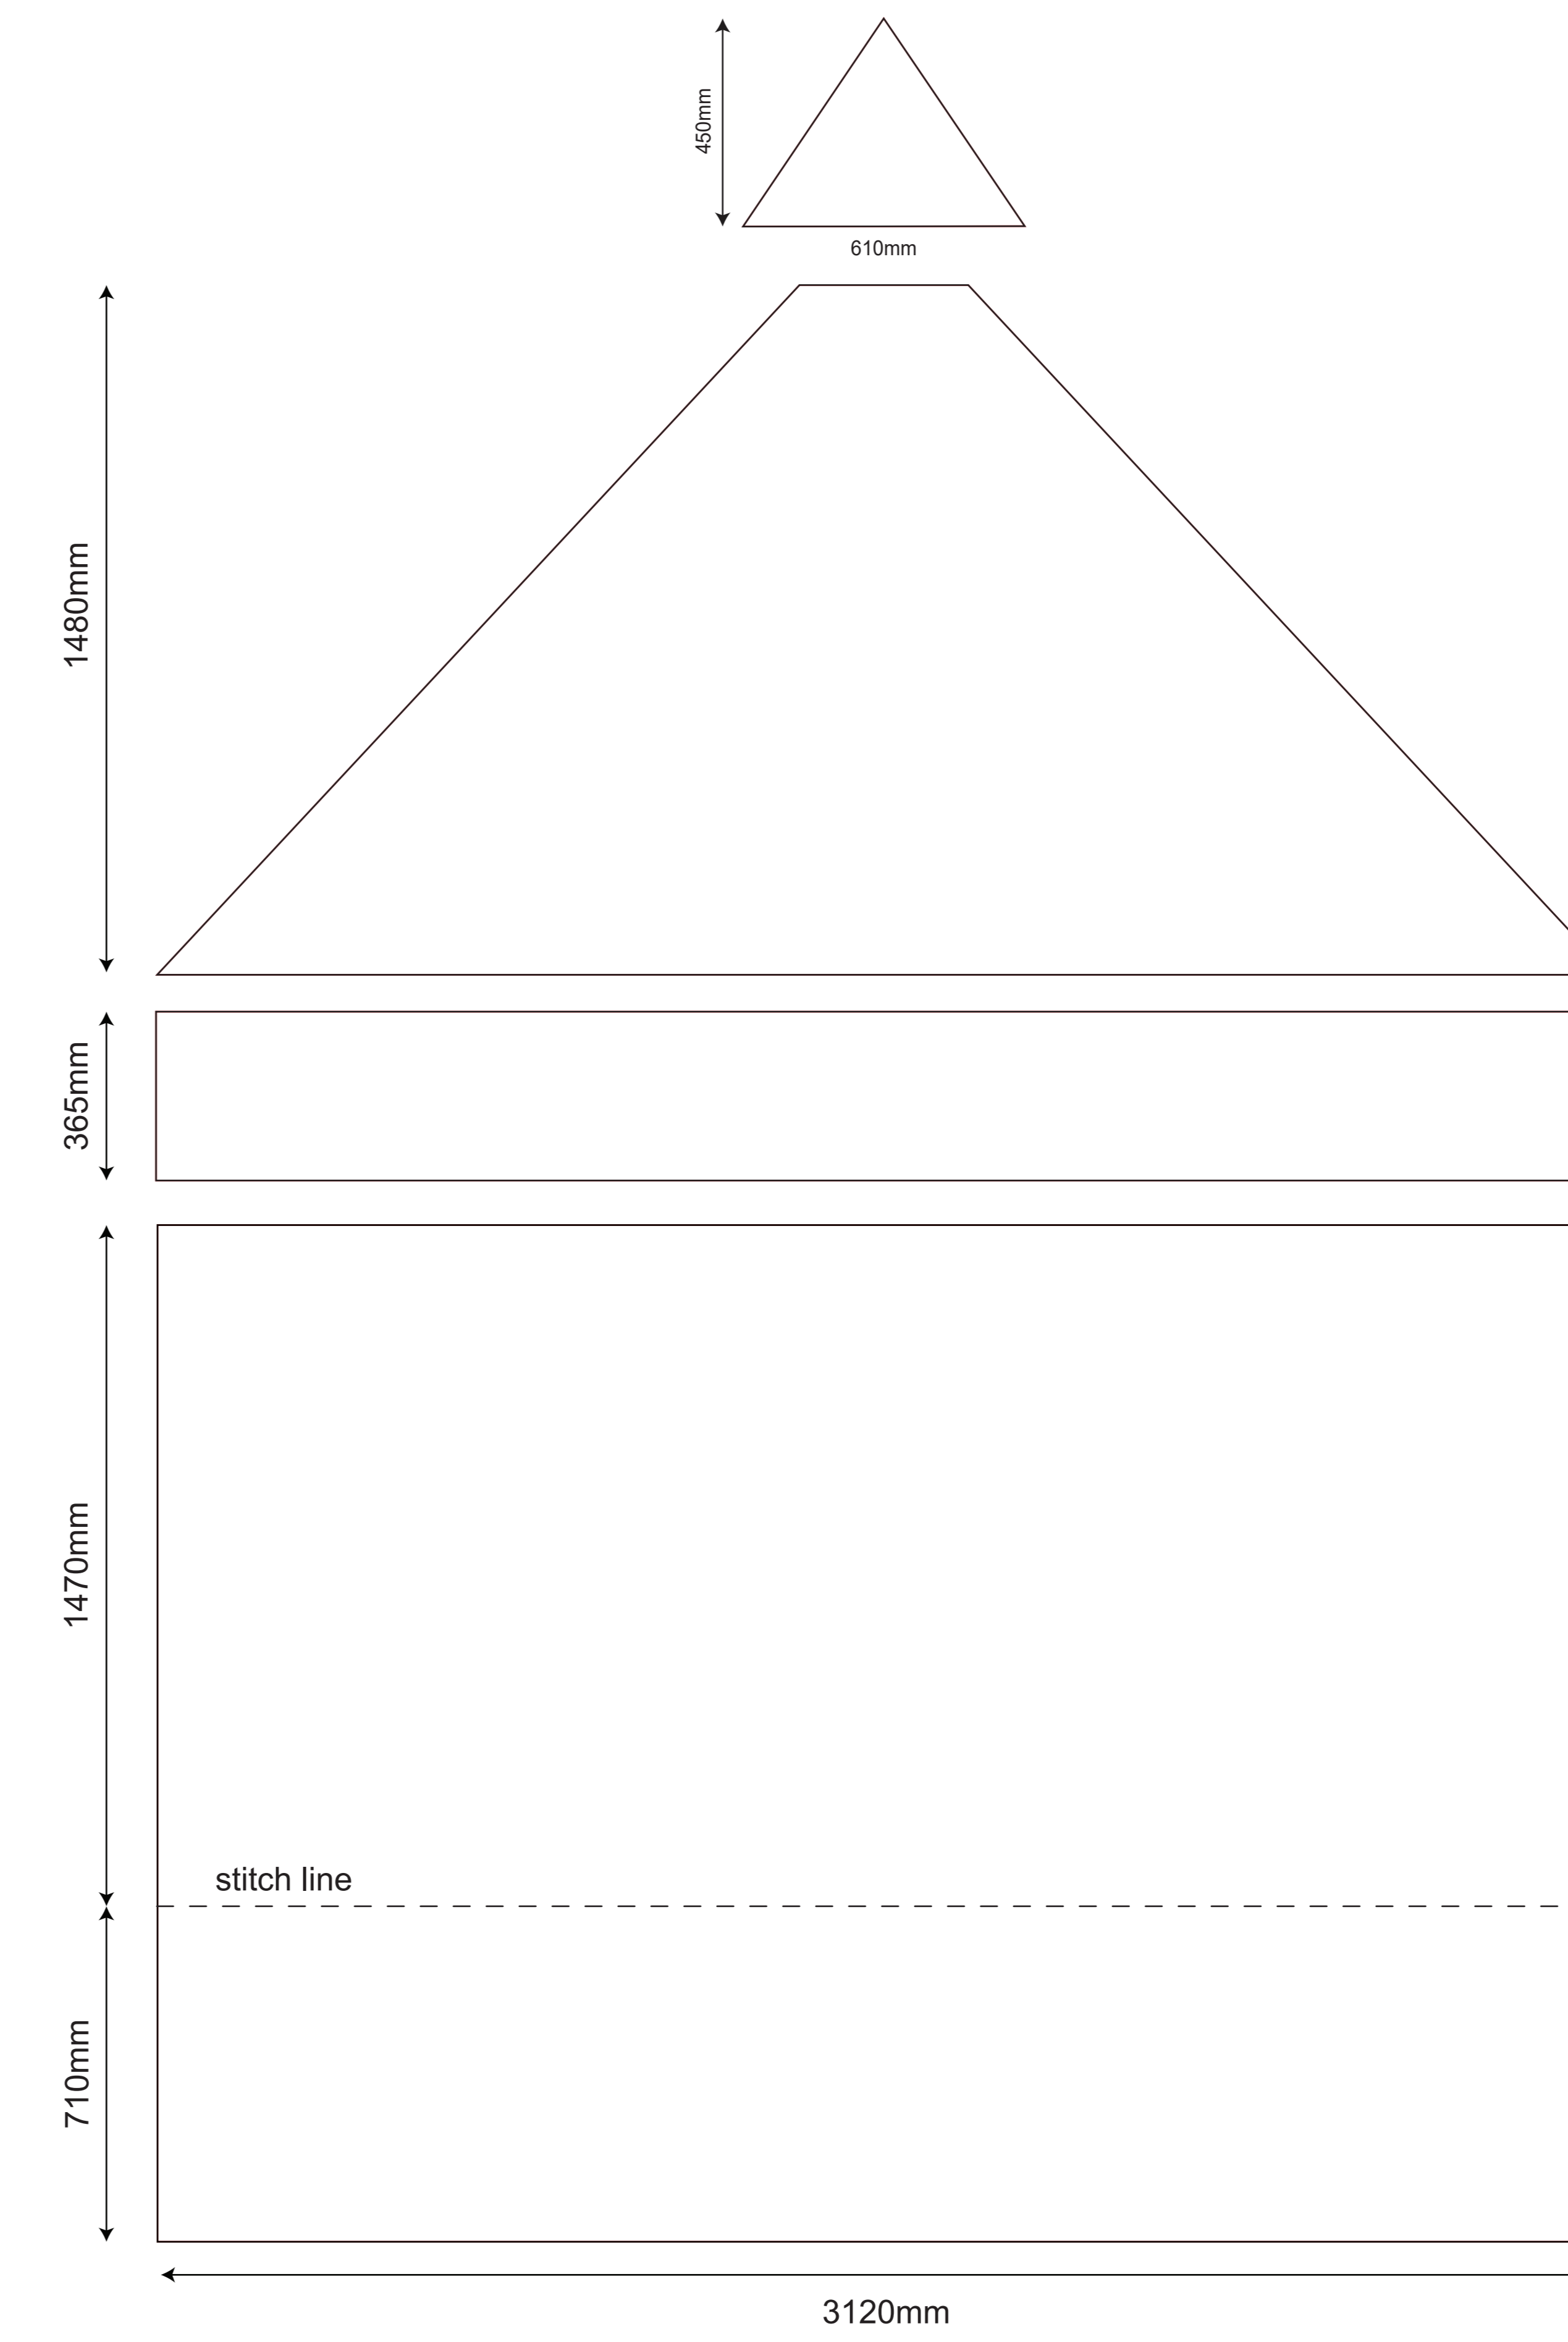

3x3 Rhino Gazebo - Complete Kit

OUTSIDE OF THE GAZEBO - LEFT SIDE

OUTSIDE OF THE GAZEBO - RIGHT SIDE

OUTSIDE OF THE GAZEBO - BACK SIDE

OUTSIDE OF THE GAZEBO - FRONT SIDE

INSIDE OF THE GAZEBO - LEFT WALL

INSIDE OF THE GAZEBO - RIGHT WALL

INSIDE OF THE GAZEBO - BACK WALL