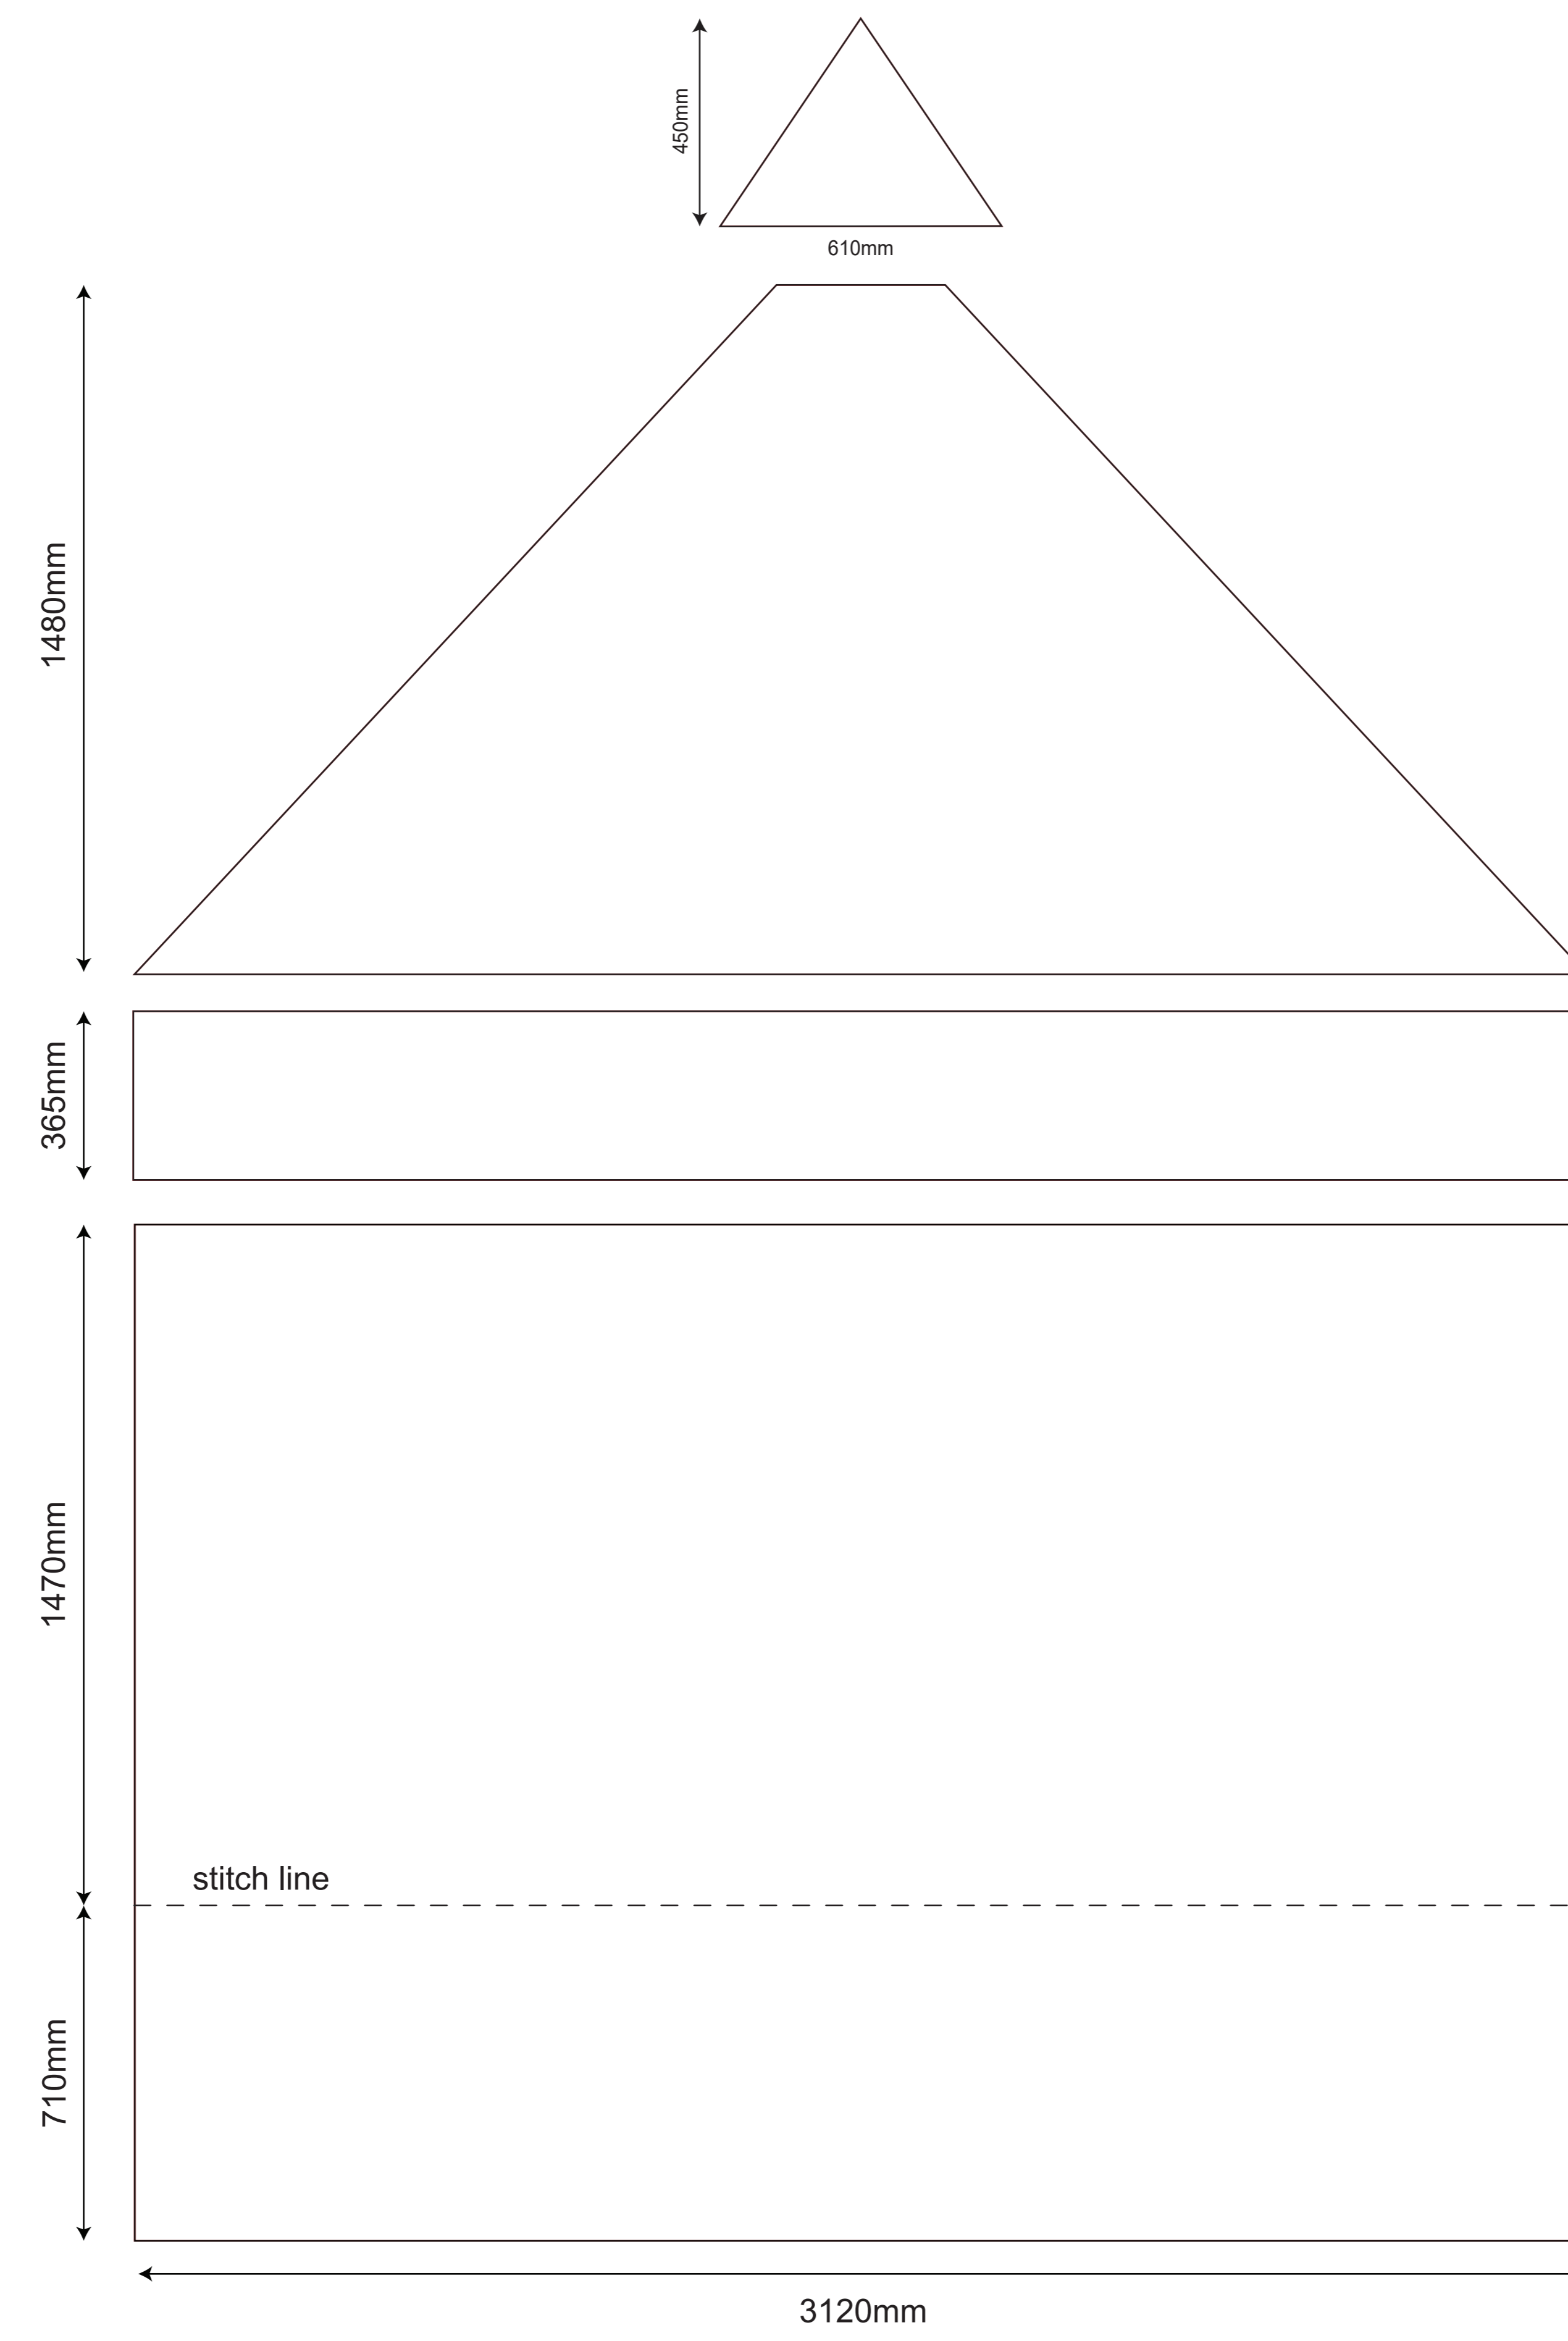

3x3 Rhino Gazebo - Complete Kit

OUTSIDE OF THE GAZEBO - LEFT SIDE

OUTSIDE OF THE GAZEBO - RIGHT SIDE

OUTSIDE OF THE GAZEBO - BACK SIDE

OUTSIDE OF THE GAZEBO - FRONT SIDE

INSIDE OF THE GAZEBO - LEFT WALL

INSIDE OF THE GAZEBO - RIGHT WALL

INSIDE OF THE GAZEBO - BACK WALL