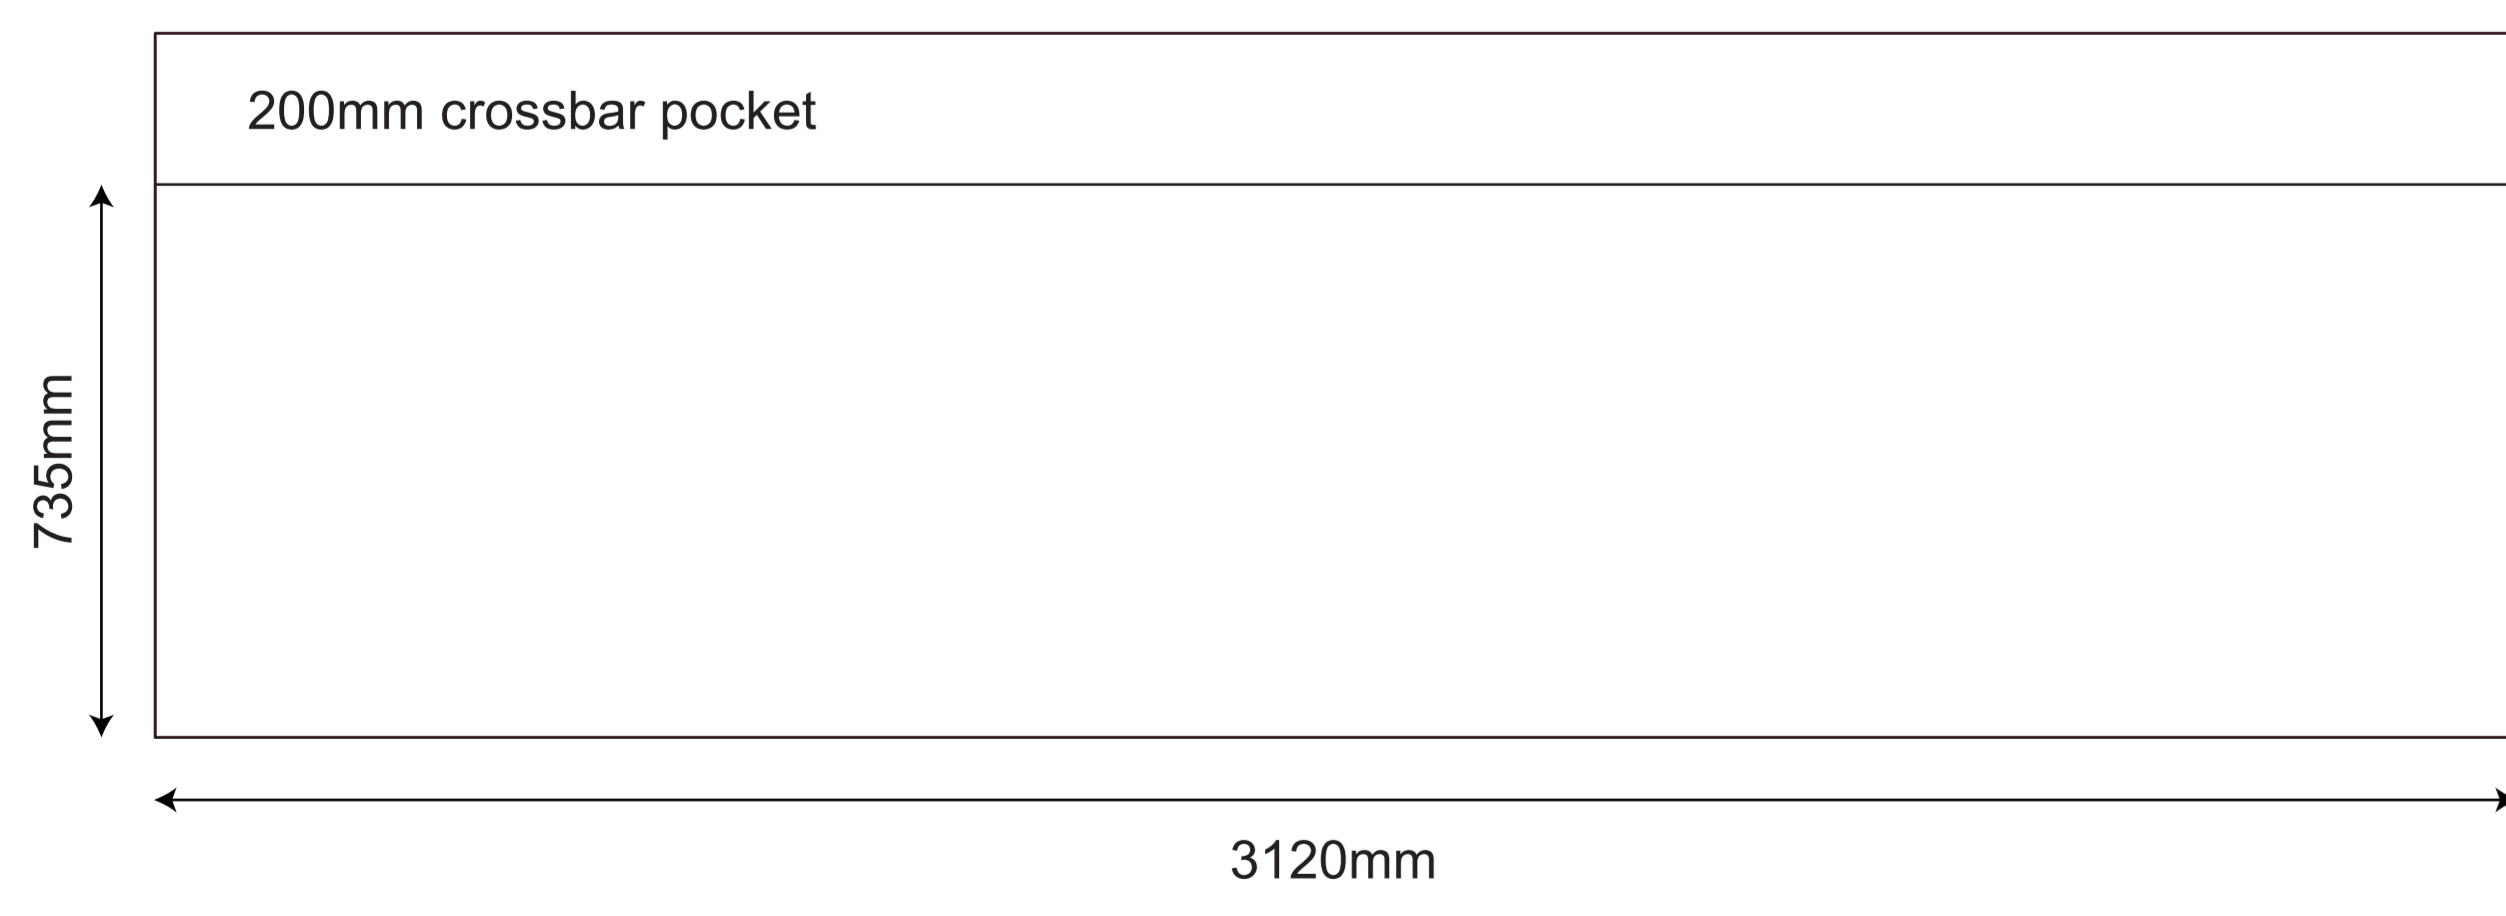

3x3 Rhino Gazebo - Daylight Plus Kit

OUTSIDE OF THE GAZEBO - LEFT SIDE

OUTSIDE OF THE GAZEBO - RIGHT SIDE

OUTSIDE OF THE GAZEBO - BACK SIDE

OUTSIDE OF THE GAZEBO - FRONT SIDE

INSIDE OF THE GAZEBO - BACK WALL

OUTSIDE OF THE GAZEBO - LEFT SIDE - half wall

OUTSIDE OF THE GAZEBO - RIGHT SIDE - half wall

INSIDE OF THE GAZEBO - LEFT SIDE - half wall

INSIDE OF THE GAZEBO - RIGHT SIDE - half wall