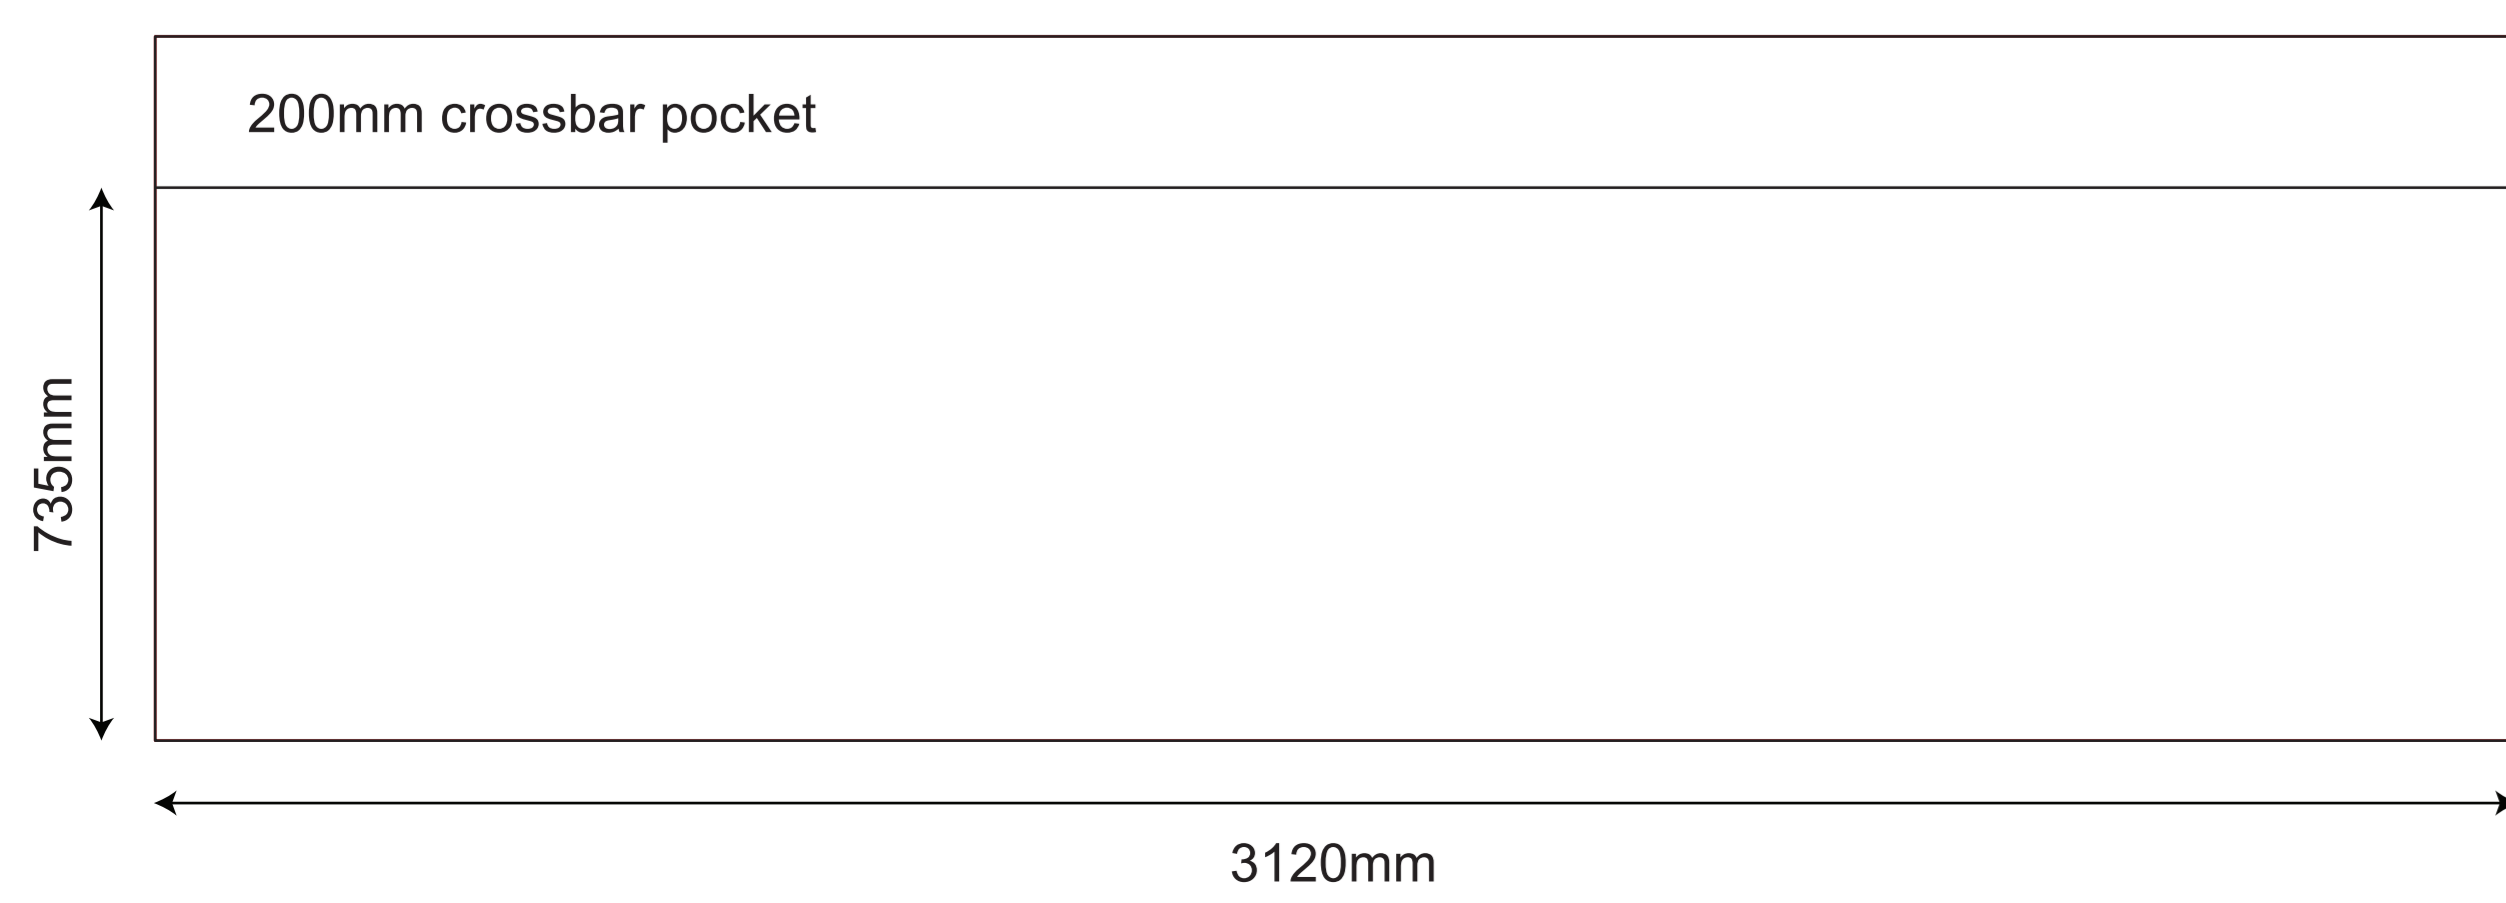

3x3 Rhino Gazebo - Daylight Plus Kit

OUTSIDE OF THE GAZEBO - LEFT SIDE

OUTSIDE OF THE GAZEBO - RIGHT SIDE

OUTSIDE OF THE GAZEBO - BACK SIDE

OUTSIDE OF THE GAZEBO - FRONT SIDE

INSIDE OF THE GAZEBO - BACK WALL

OUTSIDE OF THE GAZEBO - LEFT SIDE - half wall

OUTSIDE OF THE GAZEBO - RIGHT SIDE - half wall

INSIDE OF THE GAZEBO - LEFT SIDE - half wall

INSIDE OF THE GAZEBO - RIGHT SIDE - half wall