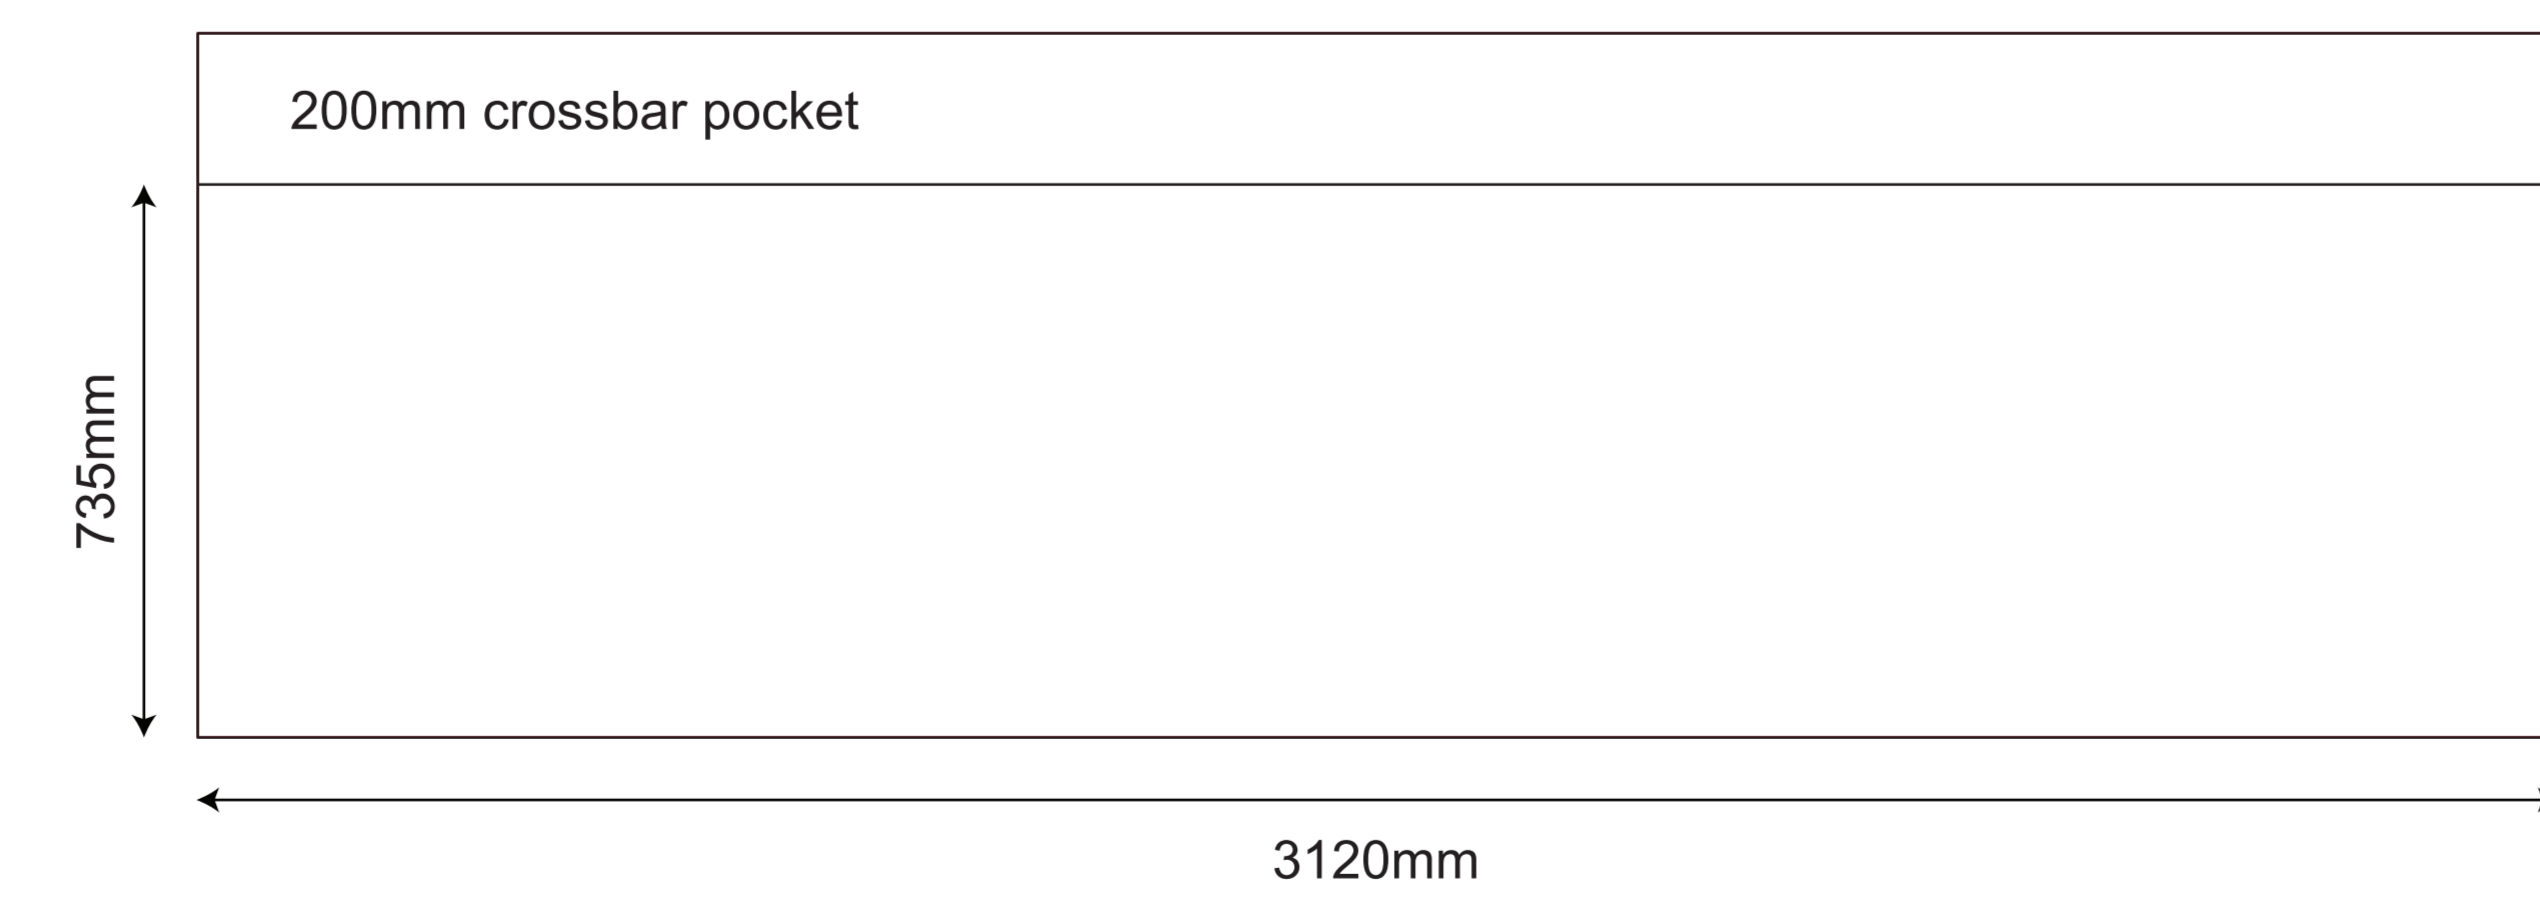

3x3 Rhino Gazebo - Daylight Plus Kit

OUTSIDE OF THE GAZEBO - LEFT SIDE

OUTSIDE OF THE GAZEBO - RIGHT SIDE

OUTSIDE OF THE GAZEBO - BACK SIDE

OUTSIDE OF THE GAZEBO - FRONT SIDE

INSIDE OF THE GAZEBO - BACK WALL

OUTSIDE OF THE GAZEBO - LEFT SIDE - half wall

OUTSIDE OF THE GAZEBO - RIGHT SIDE - half wall

INSIDE OF THE GAZEBO - LEFT SIDE - half wall

INSIDE OF THE GAZEBO - RIGHT SIDE - half wall