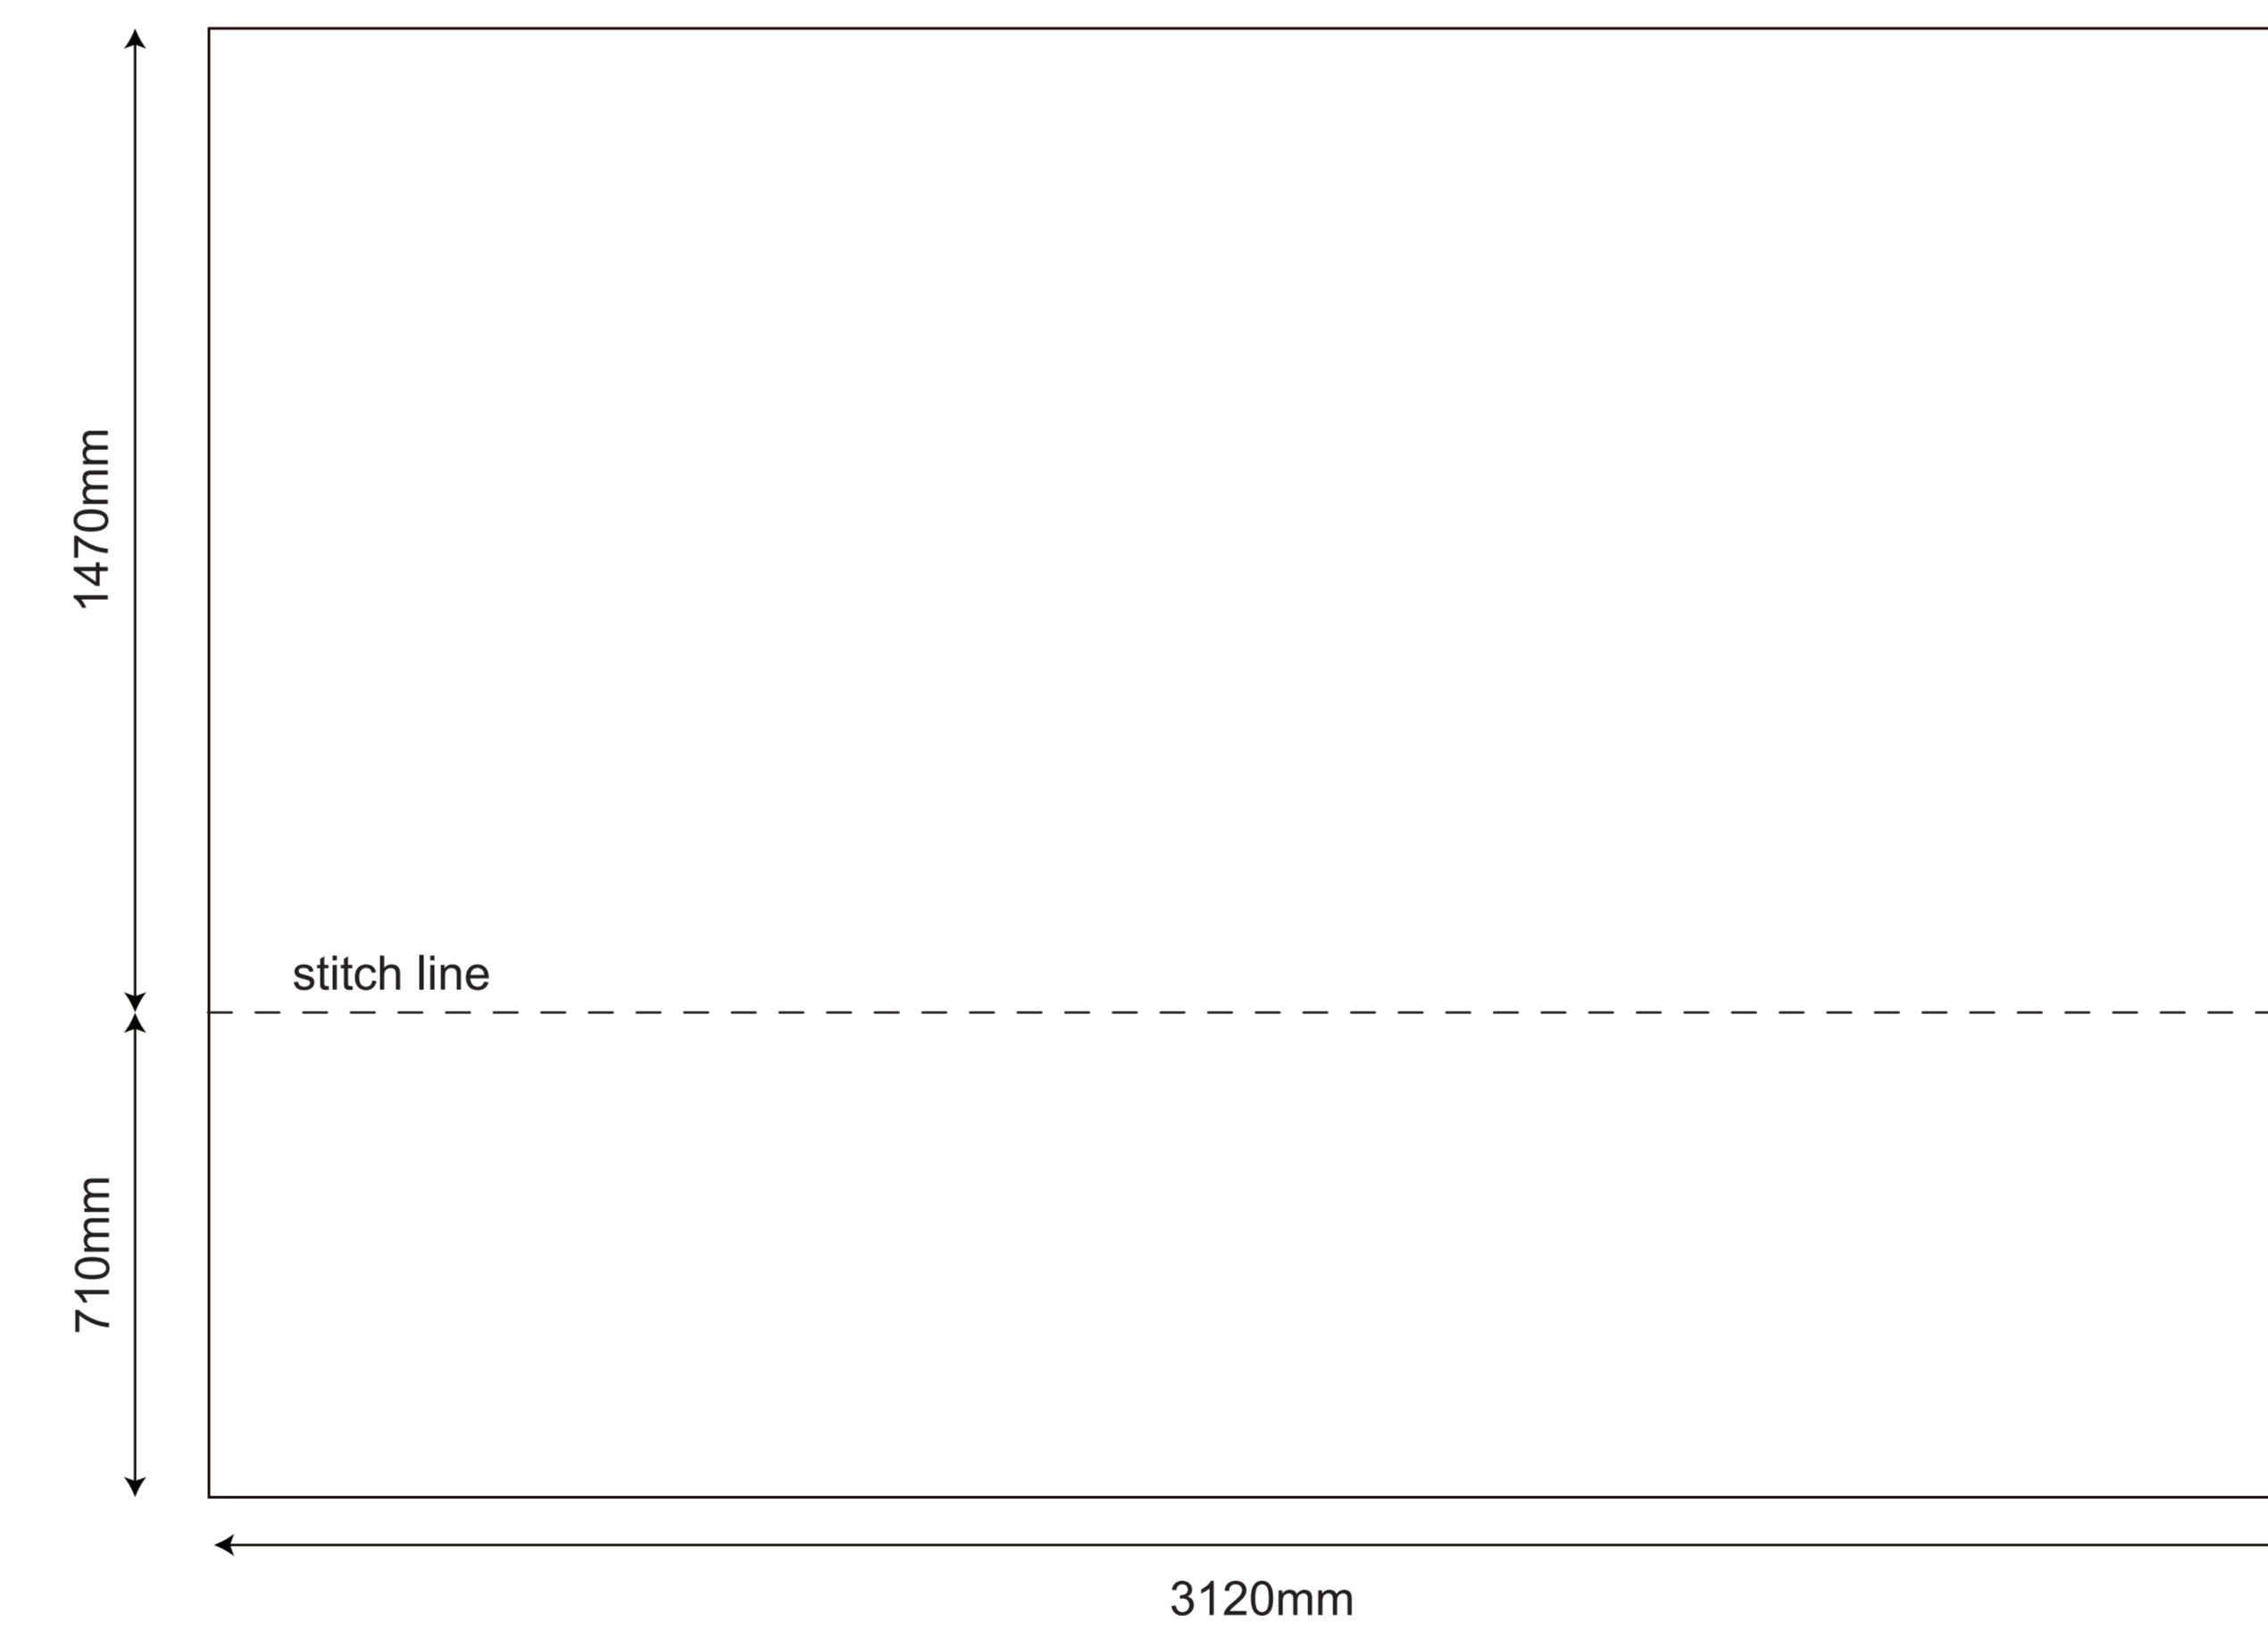

3x3 Rhino Gazebo - Daylight Plus Kit

OUTSIDE OF THE GAZEBO - LEFT SIDE

OUTSIDE OF THE GAZEBO - RIGHT SIDE

OUTSIDE OF THE GAZEBO - BACK SIDE

OUTSIDE OF THE GAZEBO - FRONT SIDE

INSIDE OF THE GAZEBO - BACK WALL

OUTSIDE OF THE GAZEBO - LEFT SIDE - half wall

OUTSIDE OF THE GAZEBO - RIGHT SIDE - half wall

INSIDE OF THE GAZEBO - LEFT SIDE - half wall

INSIDE OF THE GAZEBO - RIGHT SIDE - half wall