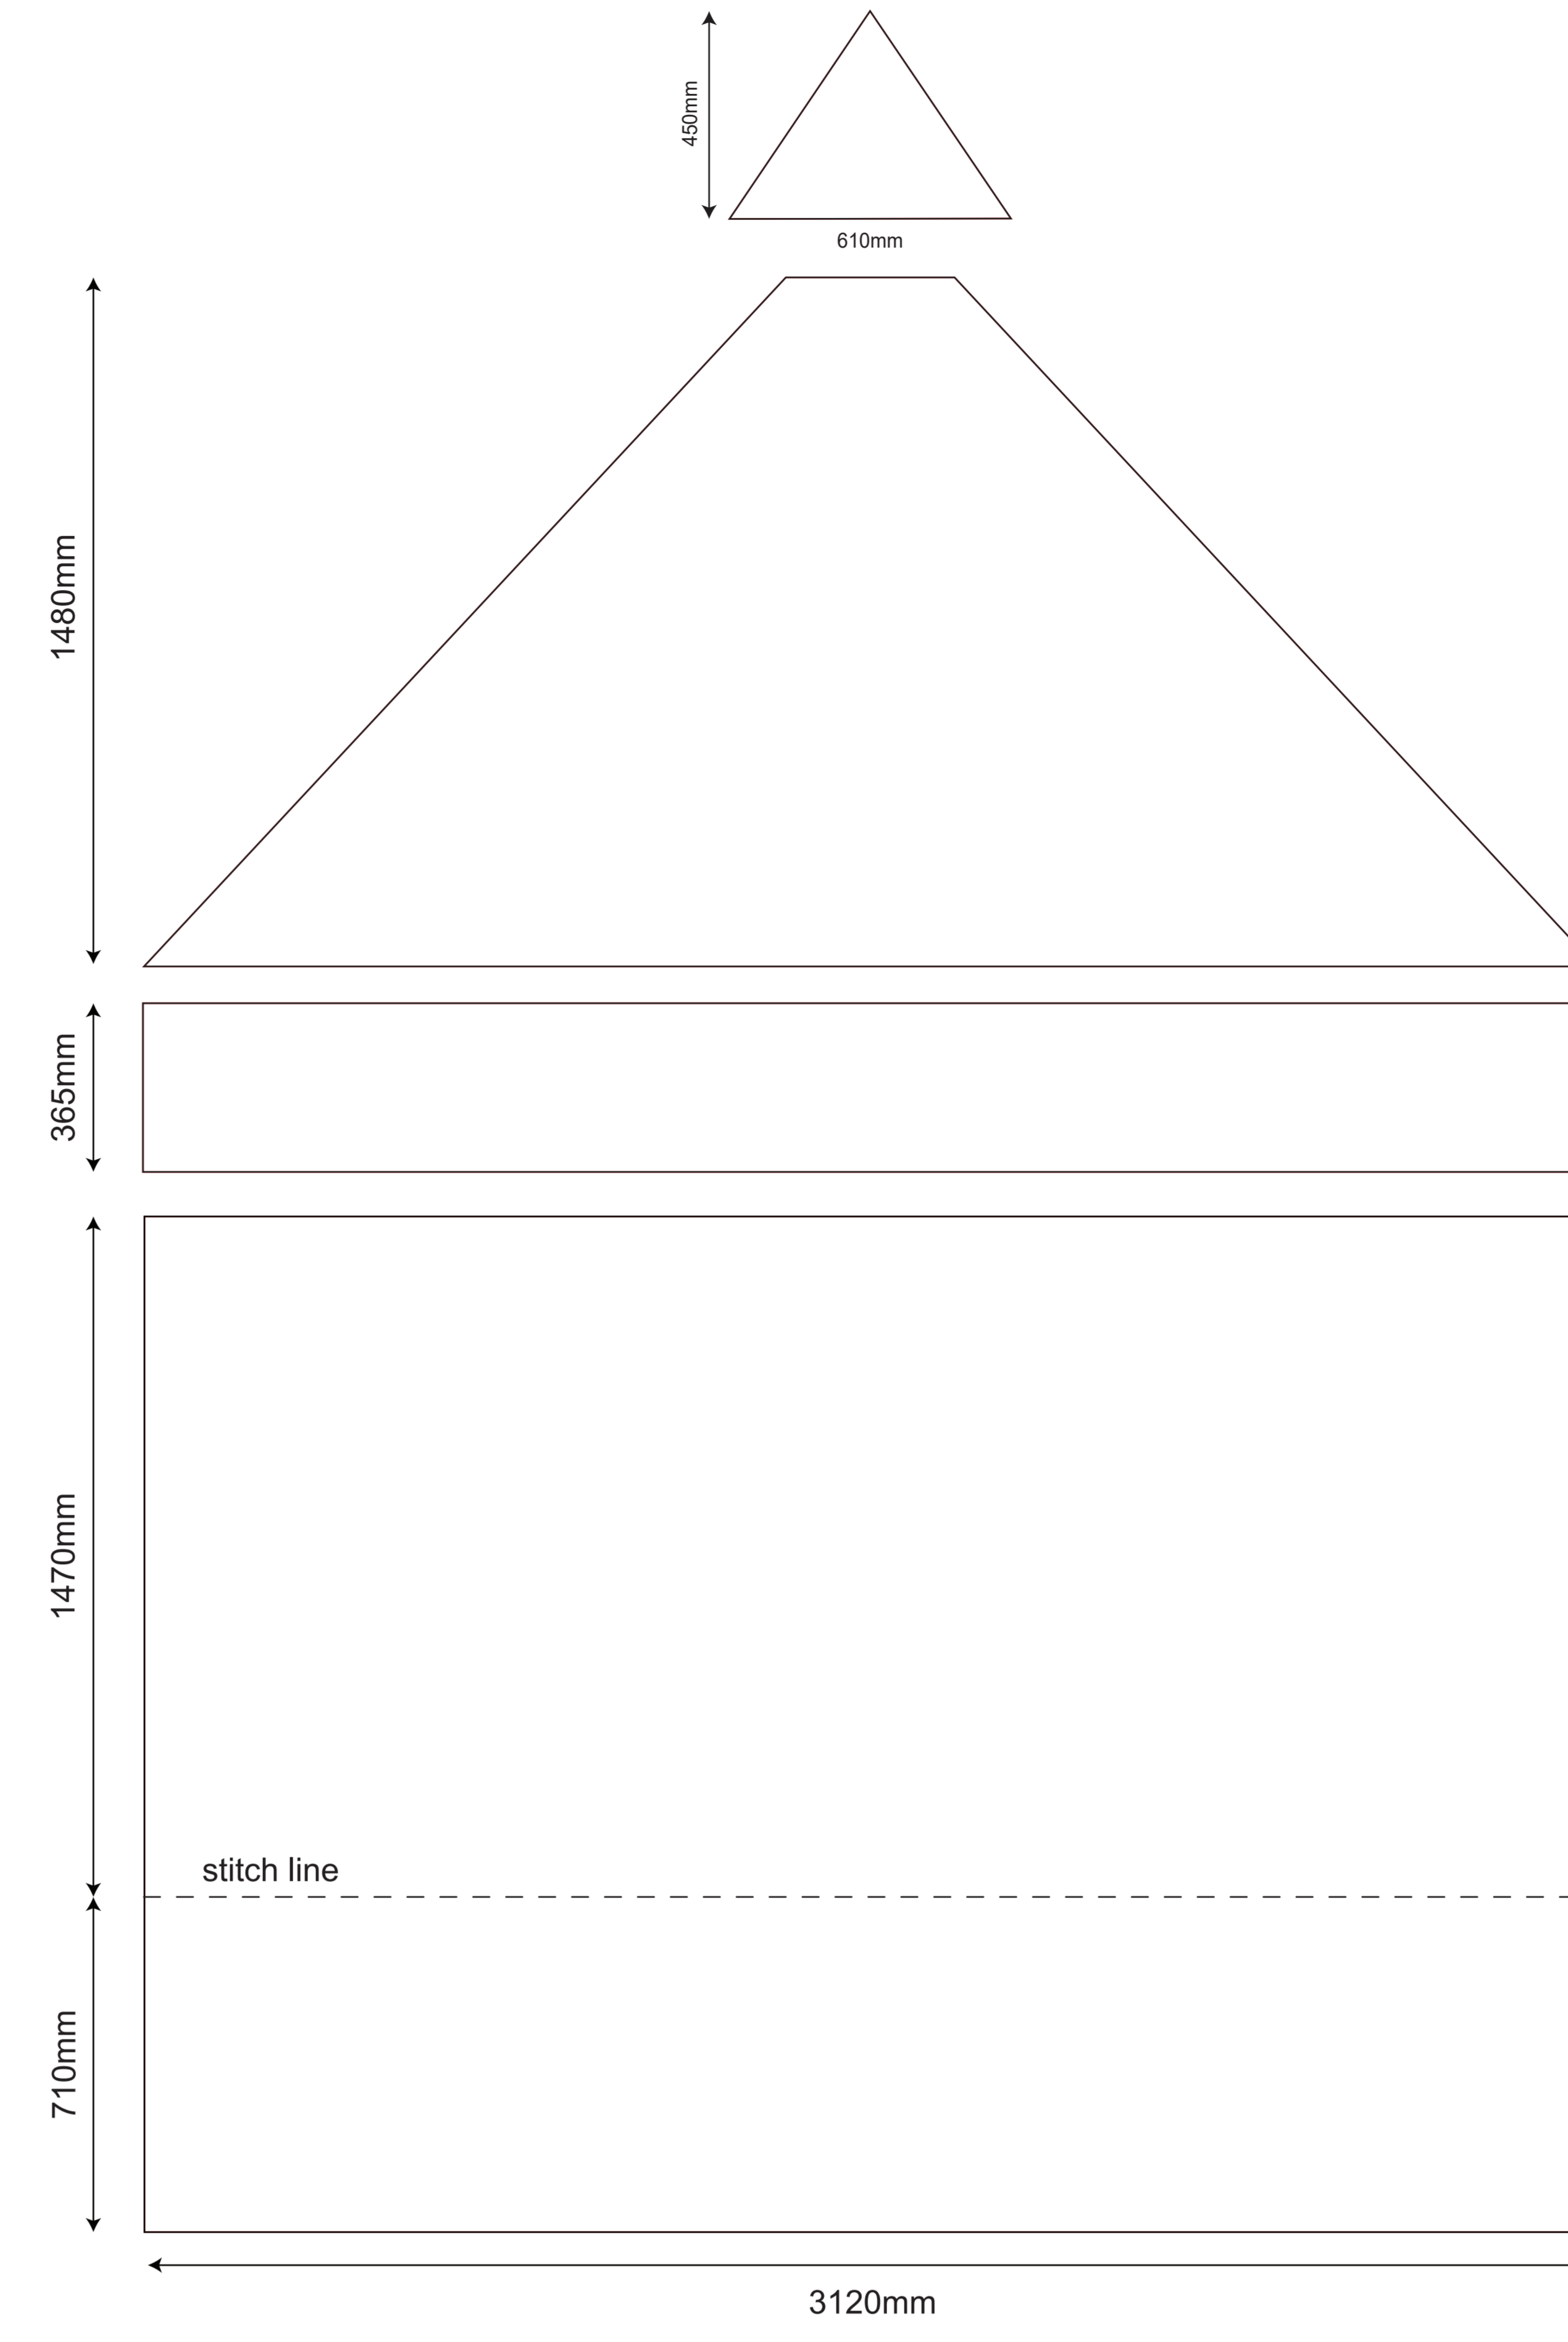

3x3 Rhino Gazebo - Daylight Plus Kit

OUTSIDE OF THE GAZEBO - LEFT SIDE

OUTSIDE OF THE GAZEBO - RIGHT SIDE

OUTSIDE OF THE GAZEBO - BACK SIDE

OUTSIDE OF THE GAZEBO - FRONT SIDE

INSIDE OF THE GAZEBO - BACK WALL

OUTSIDE OF THE GAZEBO - LEFT SIDE - half wall

OUTSIDE OF THE GAZEBO - RIGHT SIDE - half wall

INSIDE OF THE GAZEBO - LEFT SIDE - half wall

INSIDE OF THE GAZEBO - RIGHT SIDE - half wall