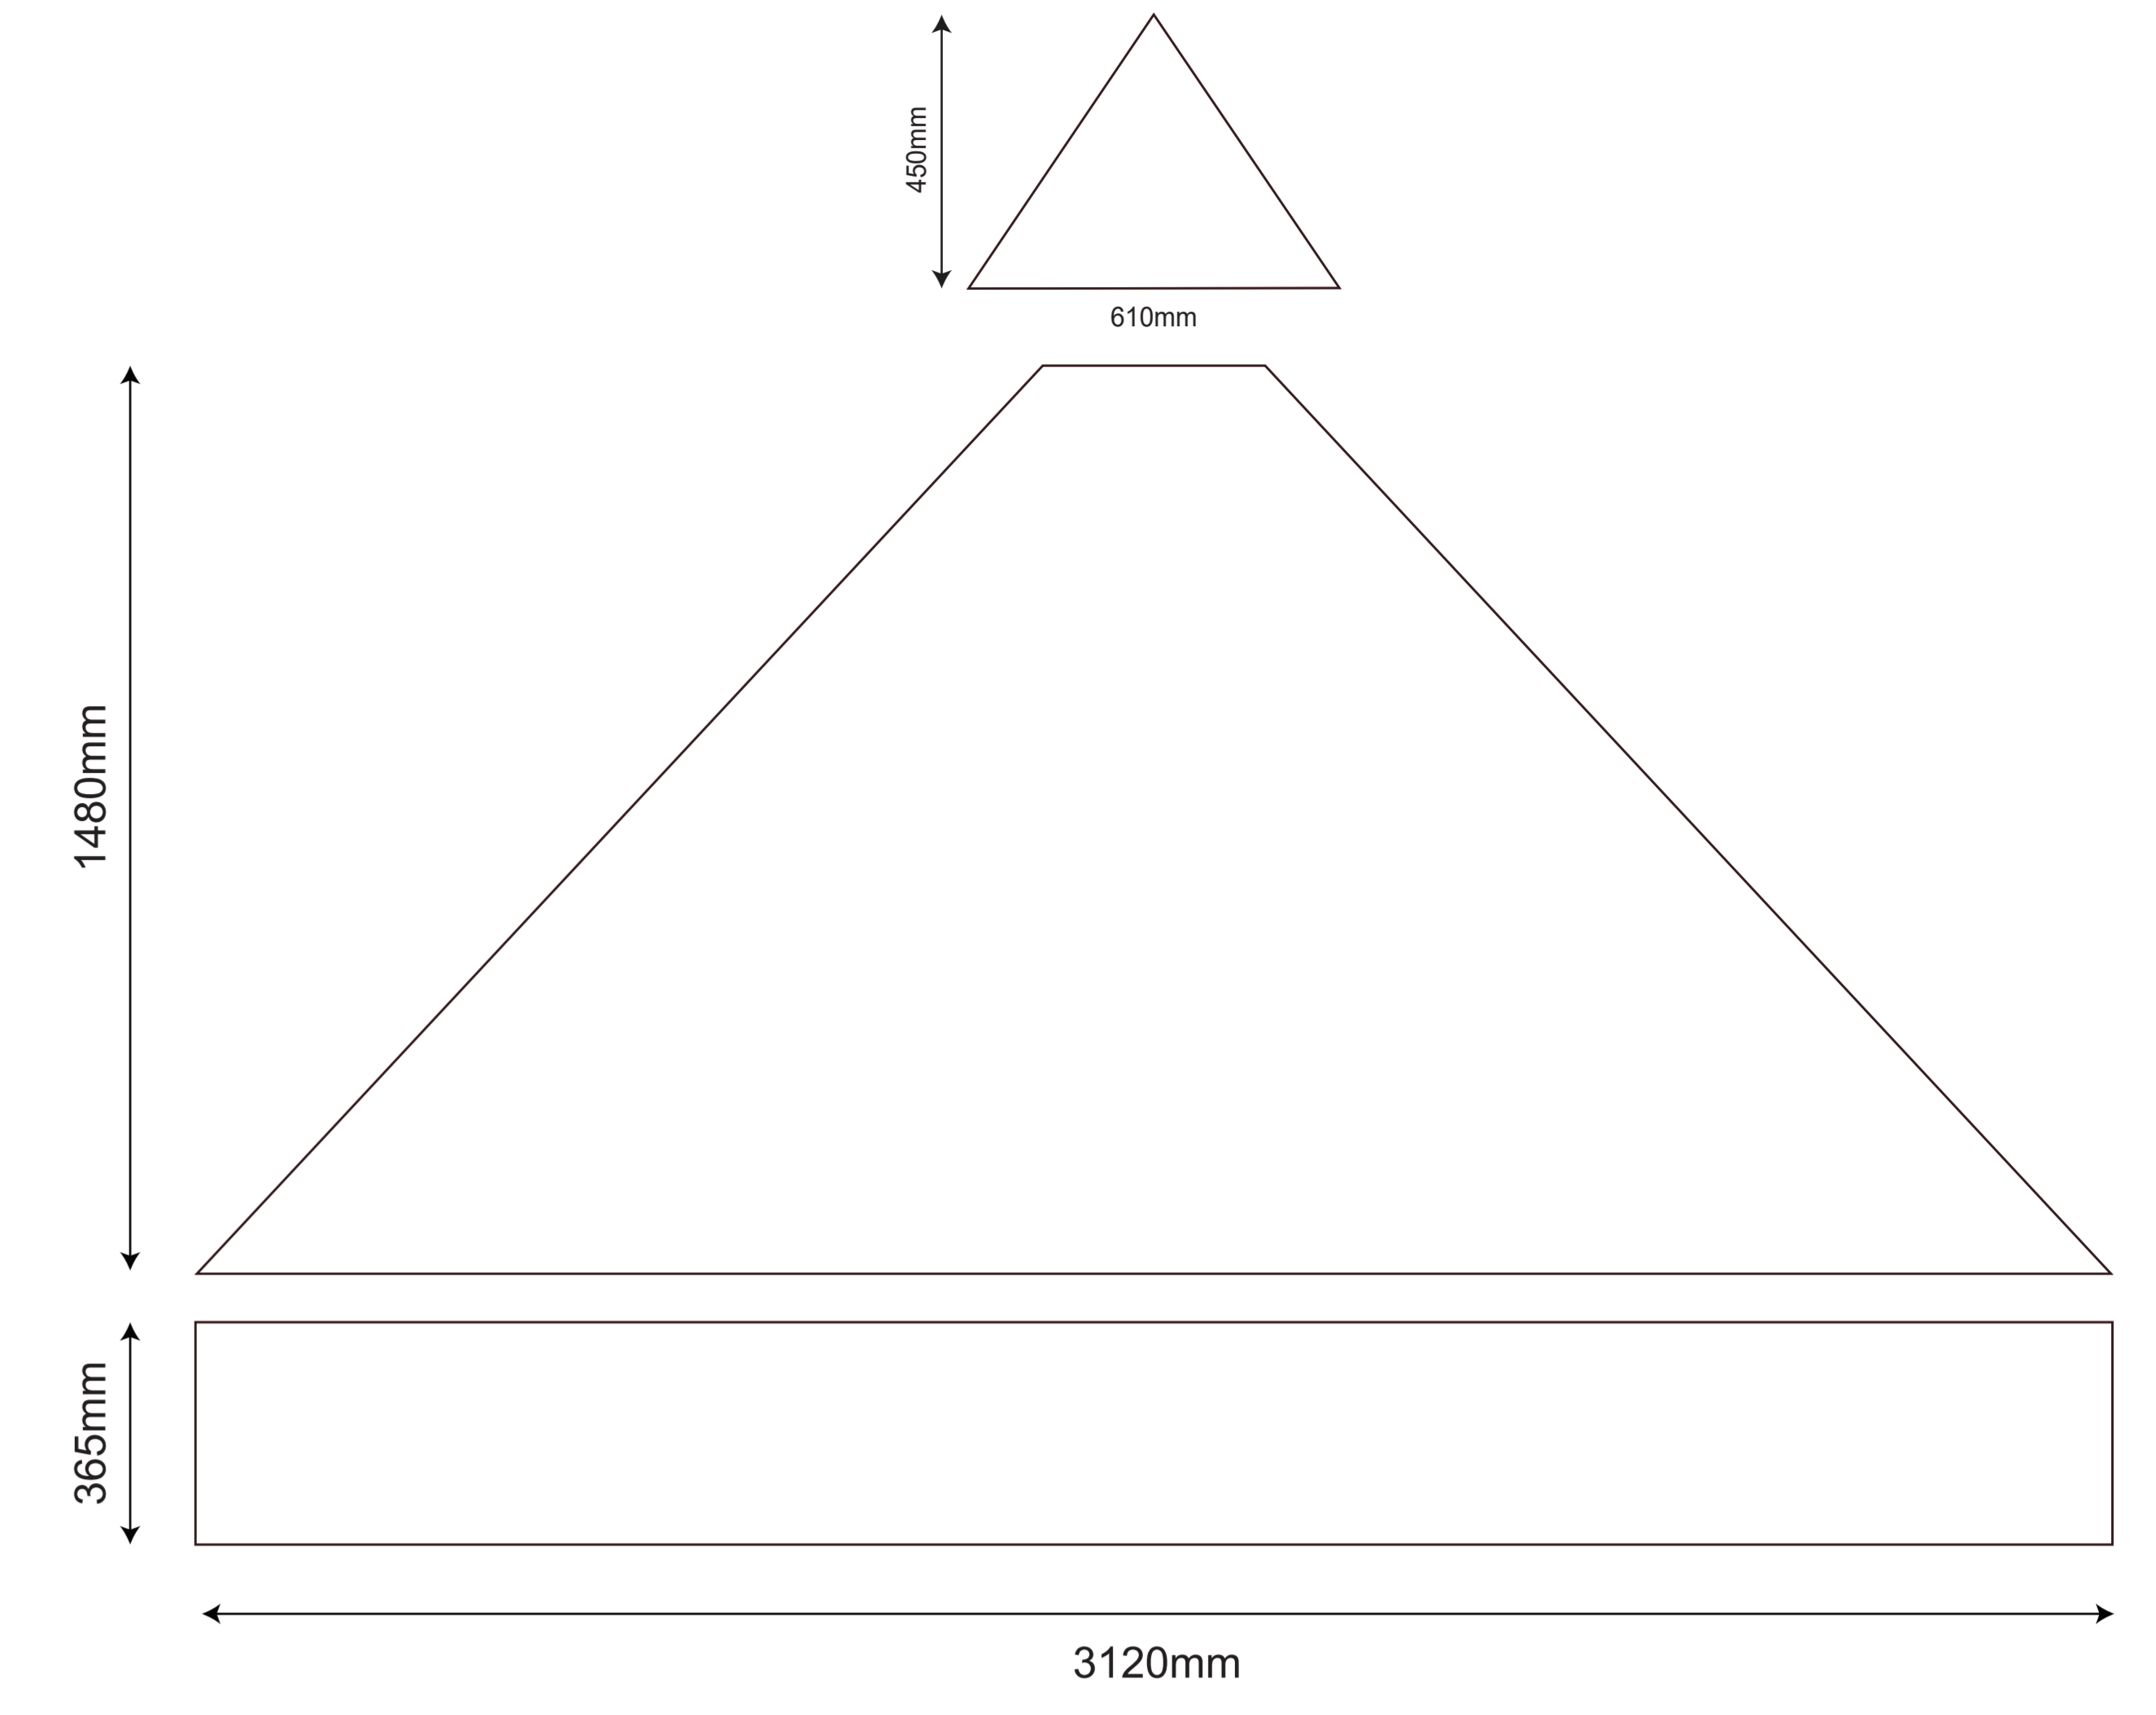

3x3 Rhino Gazebo - Daylight Plus Kit

OUTSIDE OF THE GAZEBO - LEFT SIDE

OUTSIDE OF THE GAZEBO - RIGHT SIDE

OUTSIDE OF THE GAZEBO - BACK SIDE

OUTSIDE OF THE GAZEBO - FRONT SIDE

INSIDE OF THE GAZEBO - BACK WALL

OUTSIDE OF THE GAZEBO - LEFT SIDE - half wall

OUTSIDE OF THE GAZEBO - RIGHT SIDE - half wall

INSIDE OF THE GAZEBO - LEFT SIDE - half wall

INSIDE OF THE GAZEBO - RIGHT SIDE - half wall