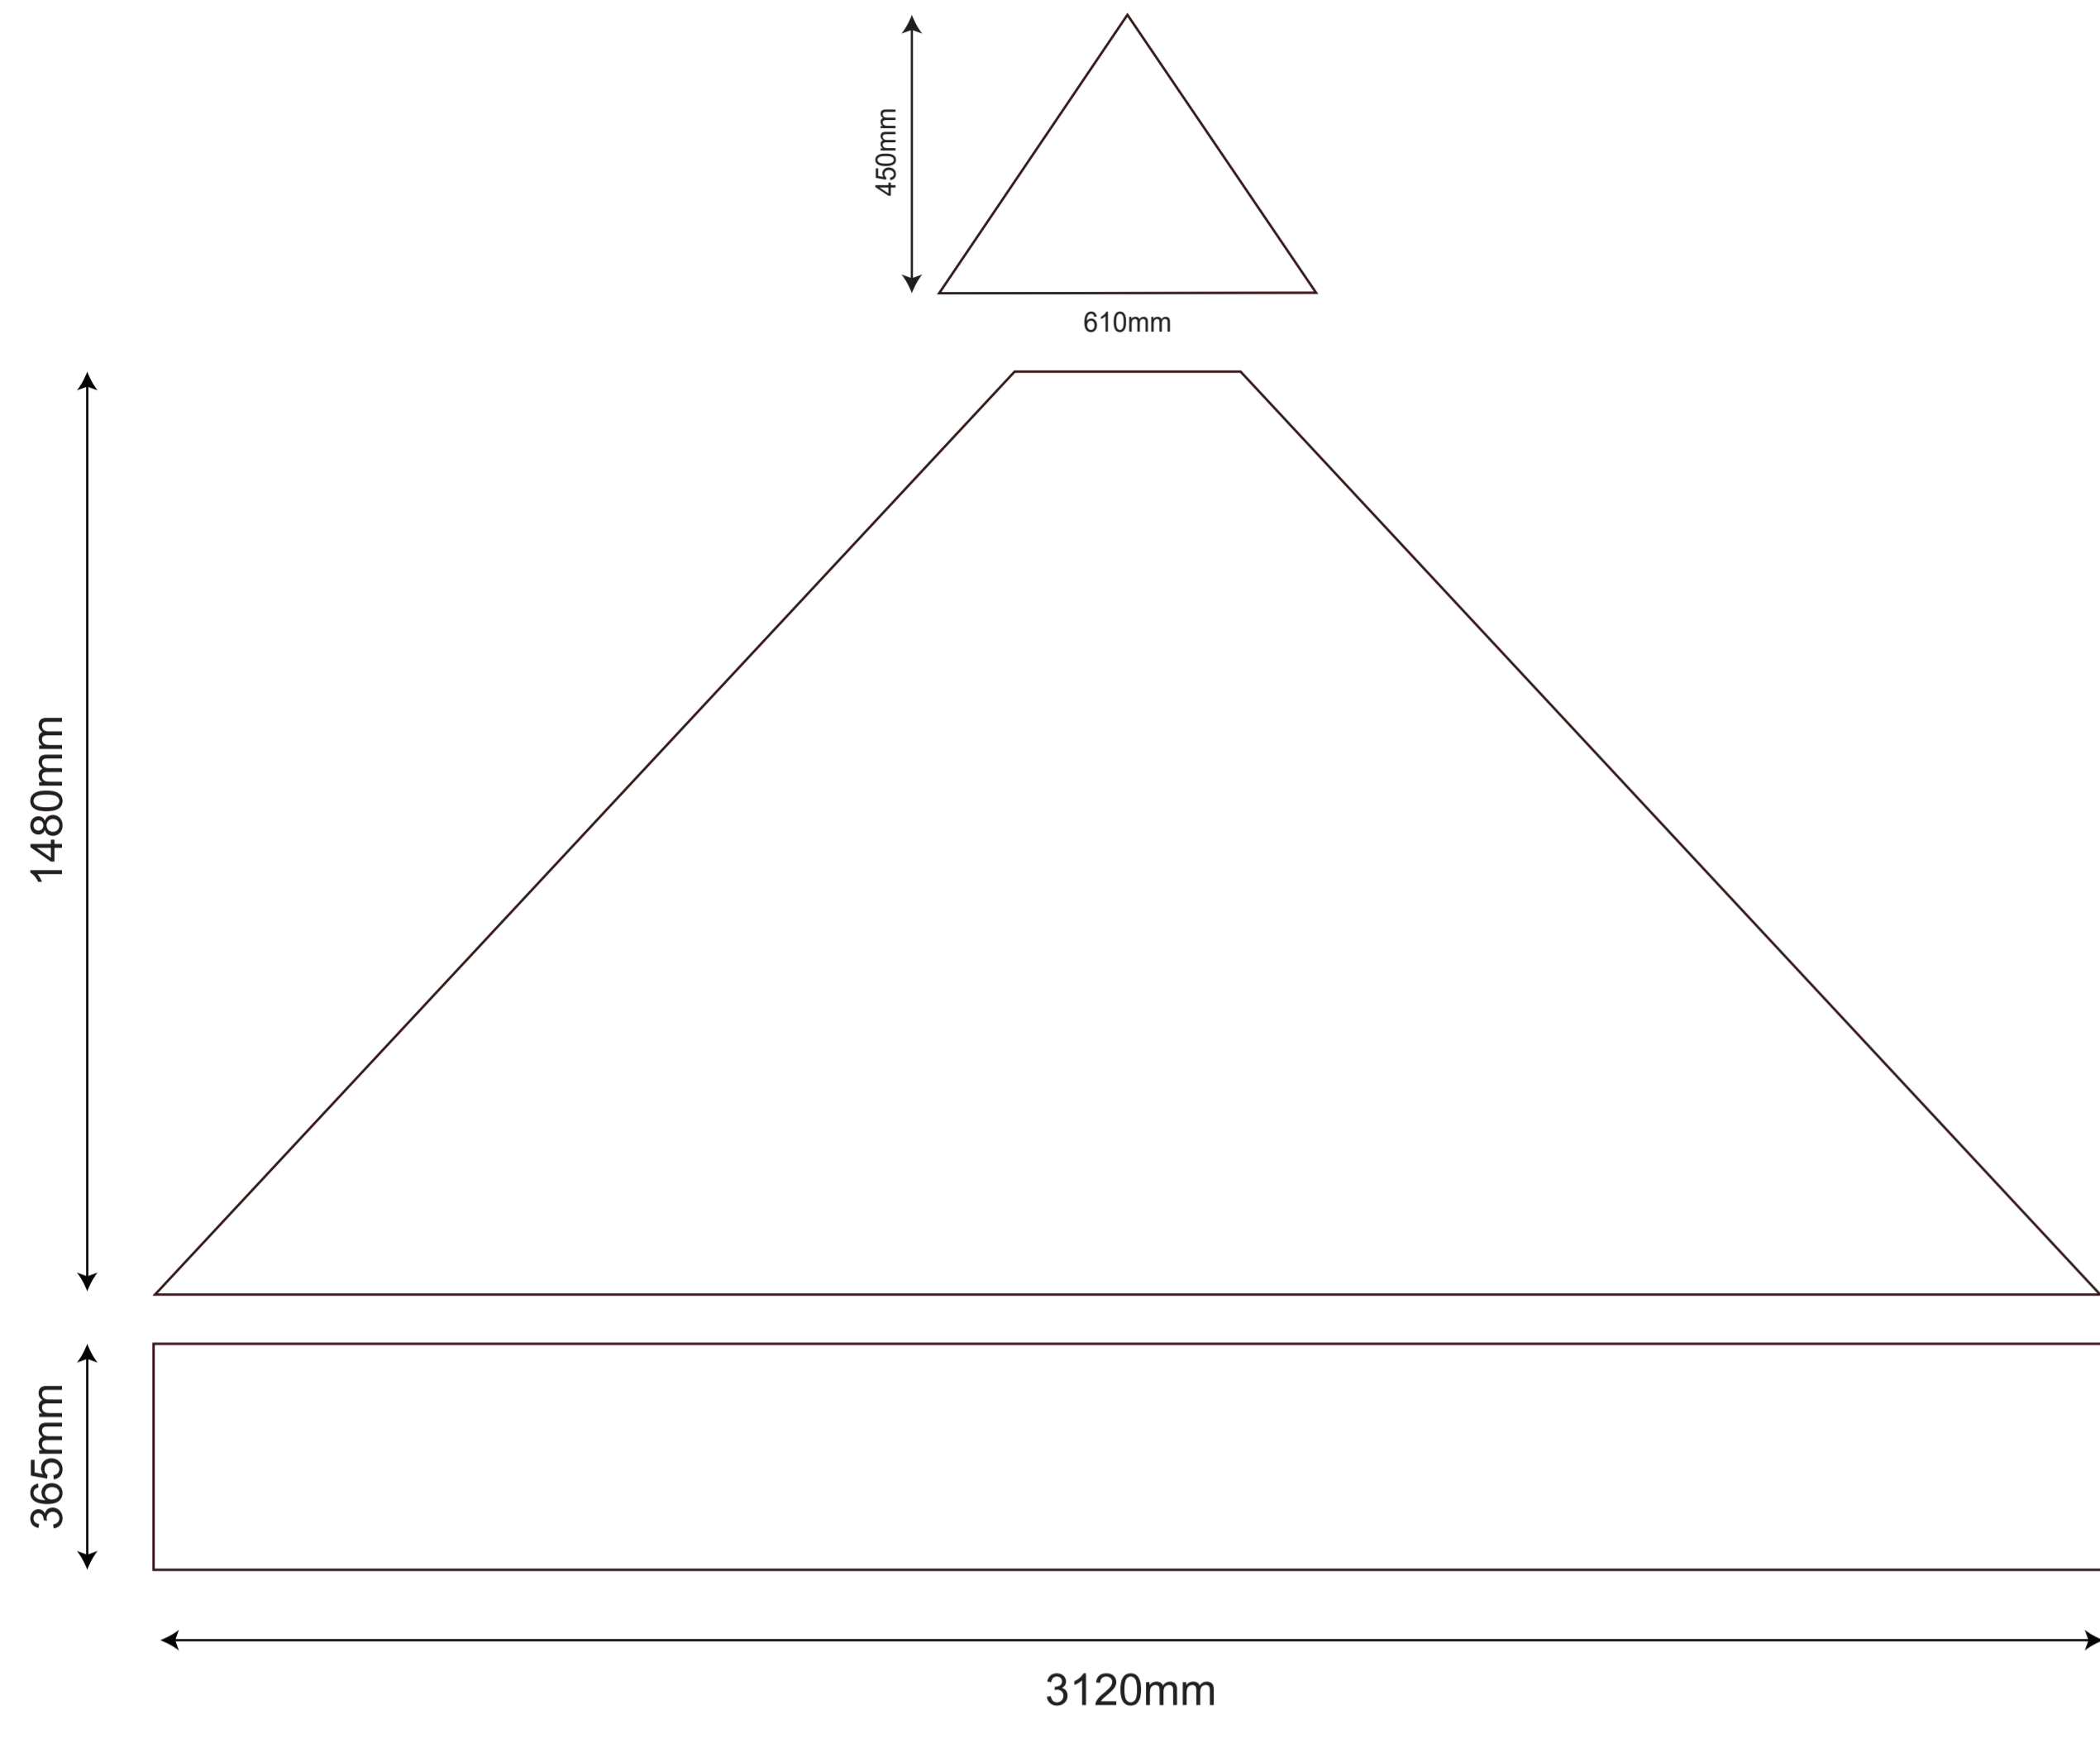

3x3 Rhino Gazebo - Daylight Plus Kit

OUTSIDE OF THE GAZEBO - LEFT SIDE

OUTSIDE OF THE GAZEBO - RIGHT SIDE

OUTSIDE OF THE GAZEBO - BACK SIDE

OUTSIDE OF THE GAZEBO - FRONT SIDE

INSIDE OF THE GAZEBO - BACK WALL

OUTSIDE OF THE GAZEBO - LEFT SIDE - half wall

OUTSIDE OF THE GAZEBO - RIGHT SIDE - half wall

INSIDE OF THE GAZEBO - LEFT SIDE - half wall

INSIDE OF THE GAZEBO - RIGHT SIDE - half wall