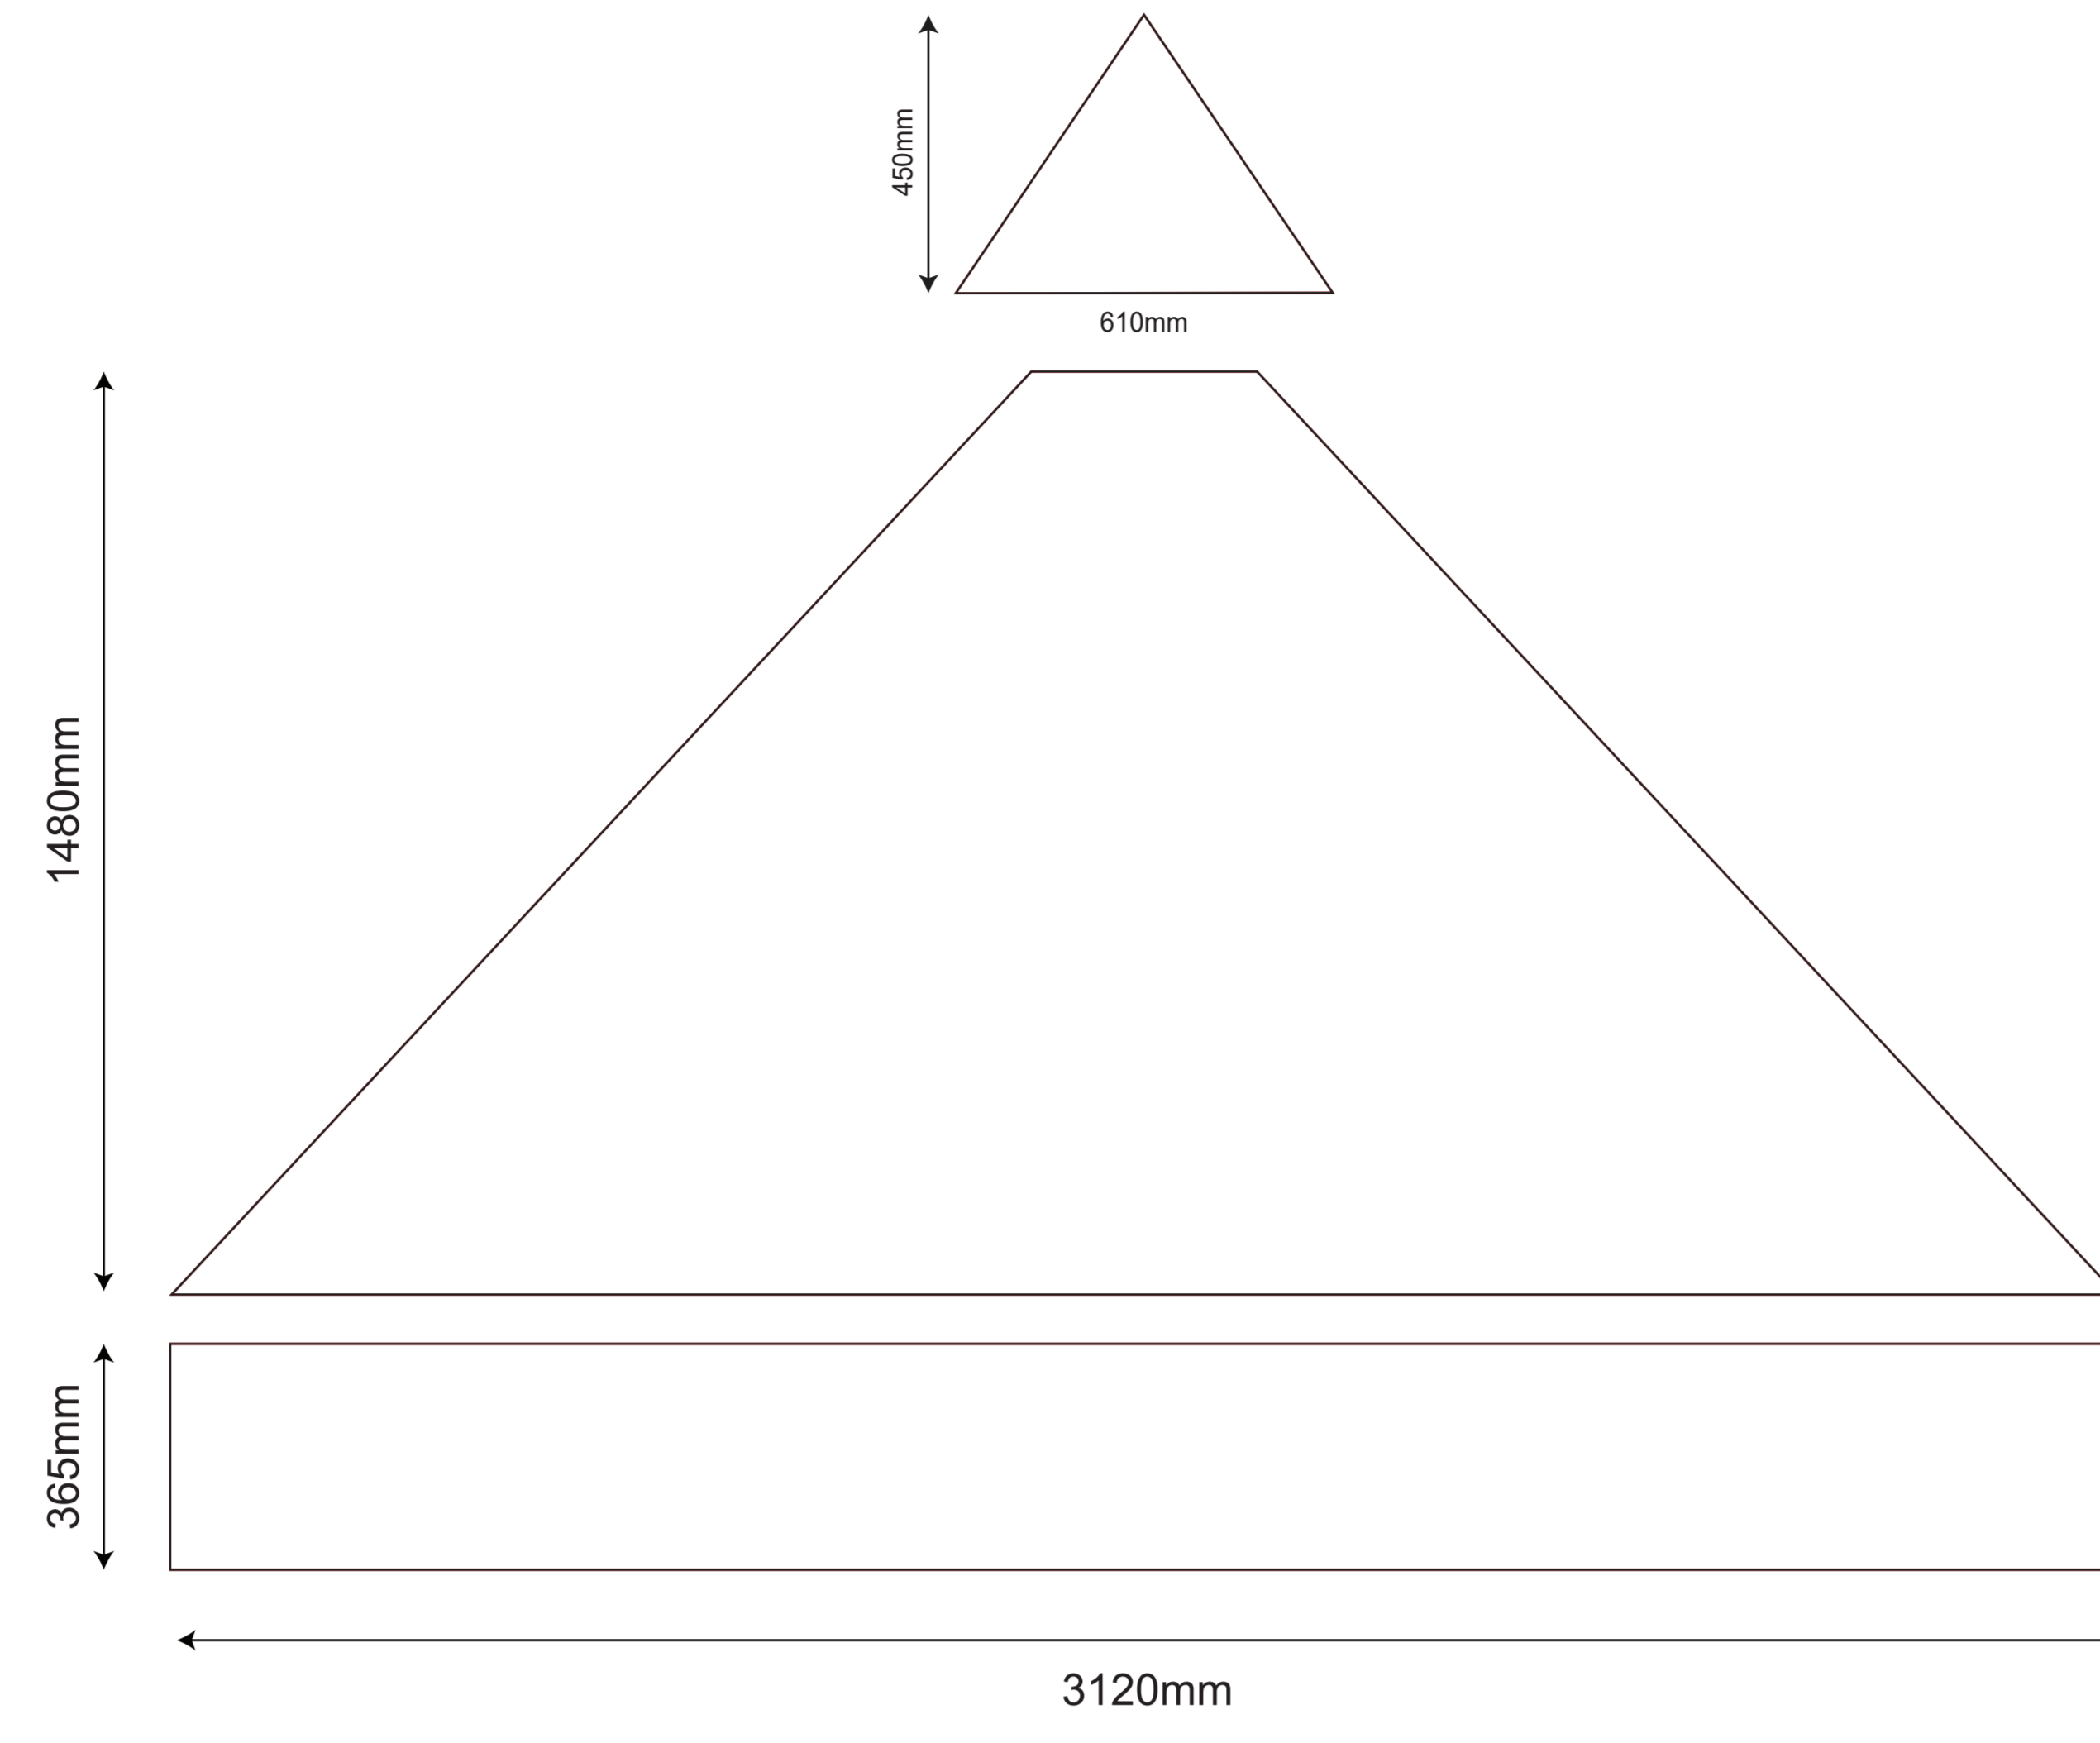

3x3 Rhino Gazebo - Daylight Plus Kit

OUTSIDE OF THE GAZEBO - LEFT SIDE

OUTSIDE OF THE GAZEBO - RIGHT SIDE

OUTSIDE OF THE GAZEBO - BACK SIDE

OUTSIDE OF THE GAZEBO - FRONT SIDE

INSIDE OF THE GAZEBO - BACK WALL

OUTSIDE OF THE GAZEBO - LEFT SIDE - half wall

OUTSIDE OF THE GAZEBO - RIGHT SIDE - half wall

INSIDE OF THE GAZEBO - LEFT SIDE - half wall

INSIDE OF THE GAZEBO - RIGHT SIDE - half wall