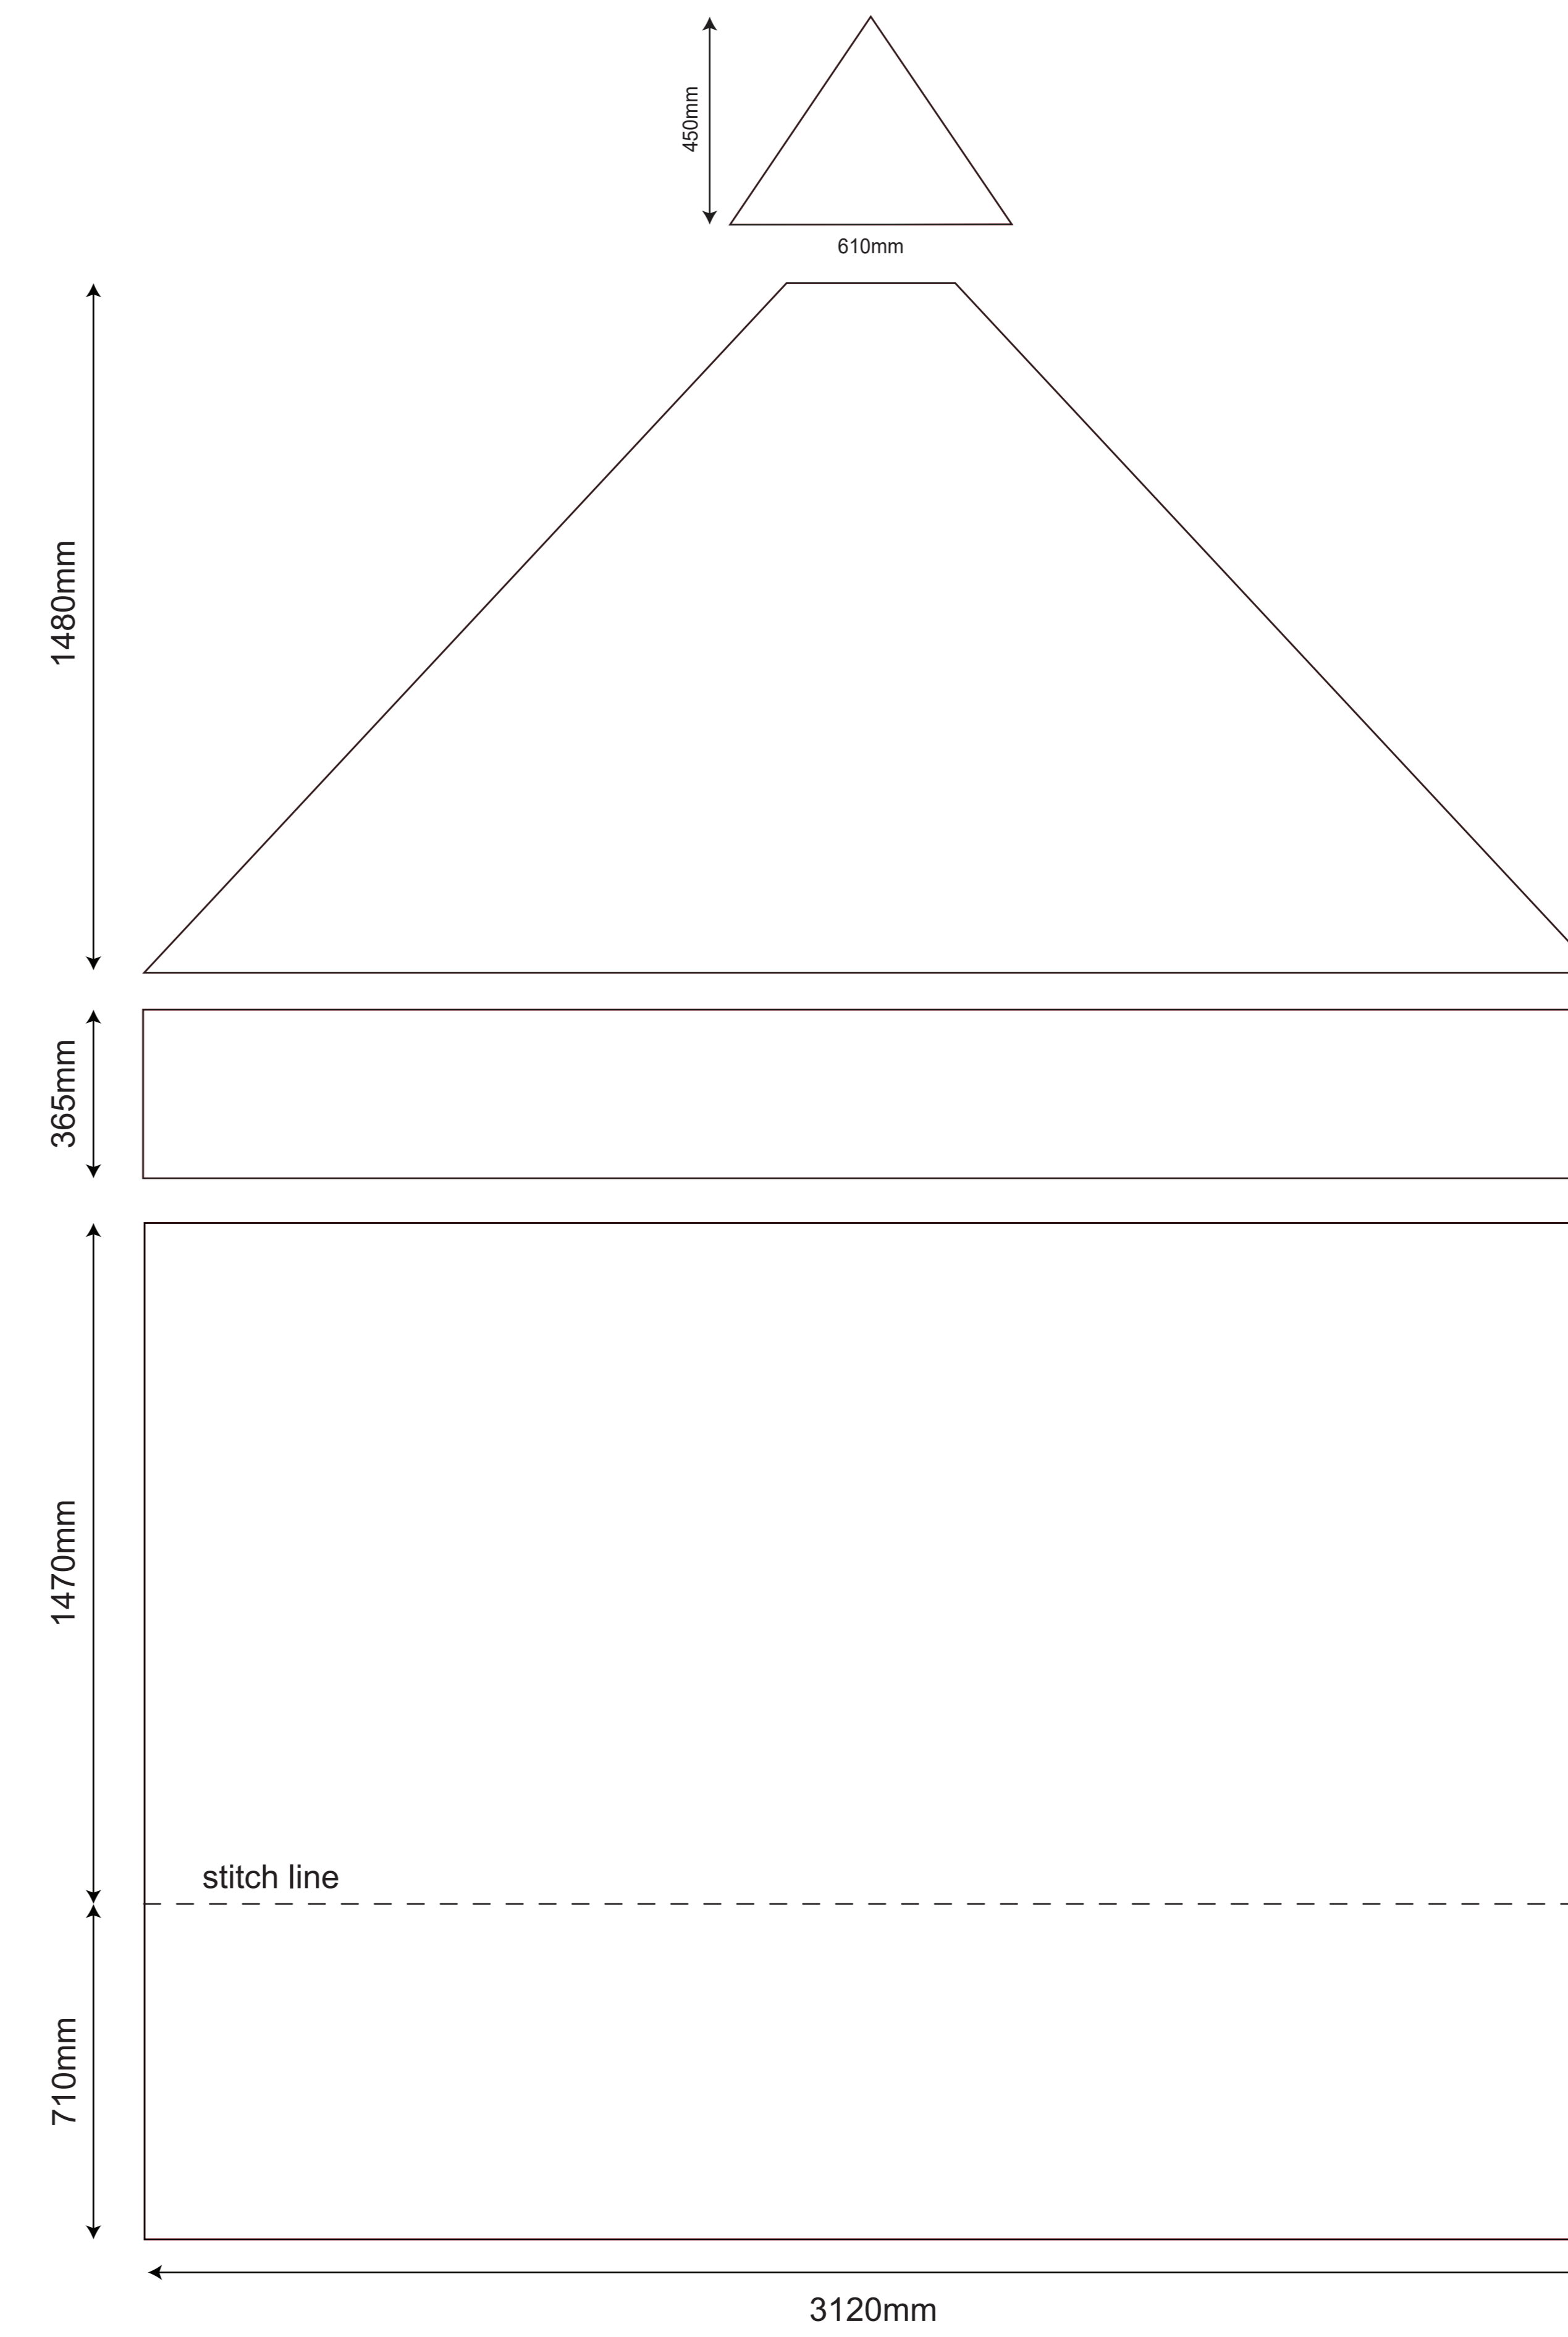

# 3x3 Rhino Gazebo - Discover Kit

OUTSIDE OF THE GAZEBO - LEFT SIDE

OUTSIDE OF THE GAZEBO - RIGHT SIDE

OUTSIDE OF THE GAZEBO - BACK SIDE

OUTSIDE OF THE GAZEBO - FRONT SIDE

INSIDE OF THE GAZEBO - BACK WALL