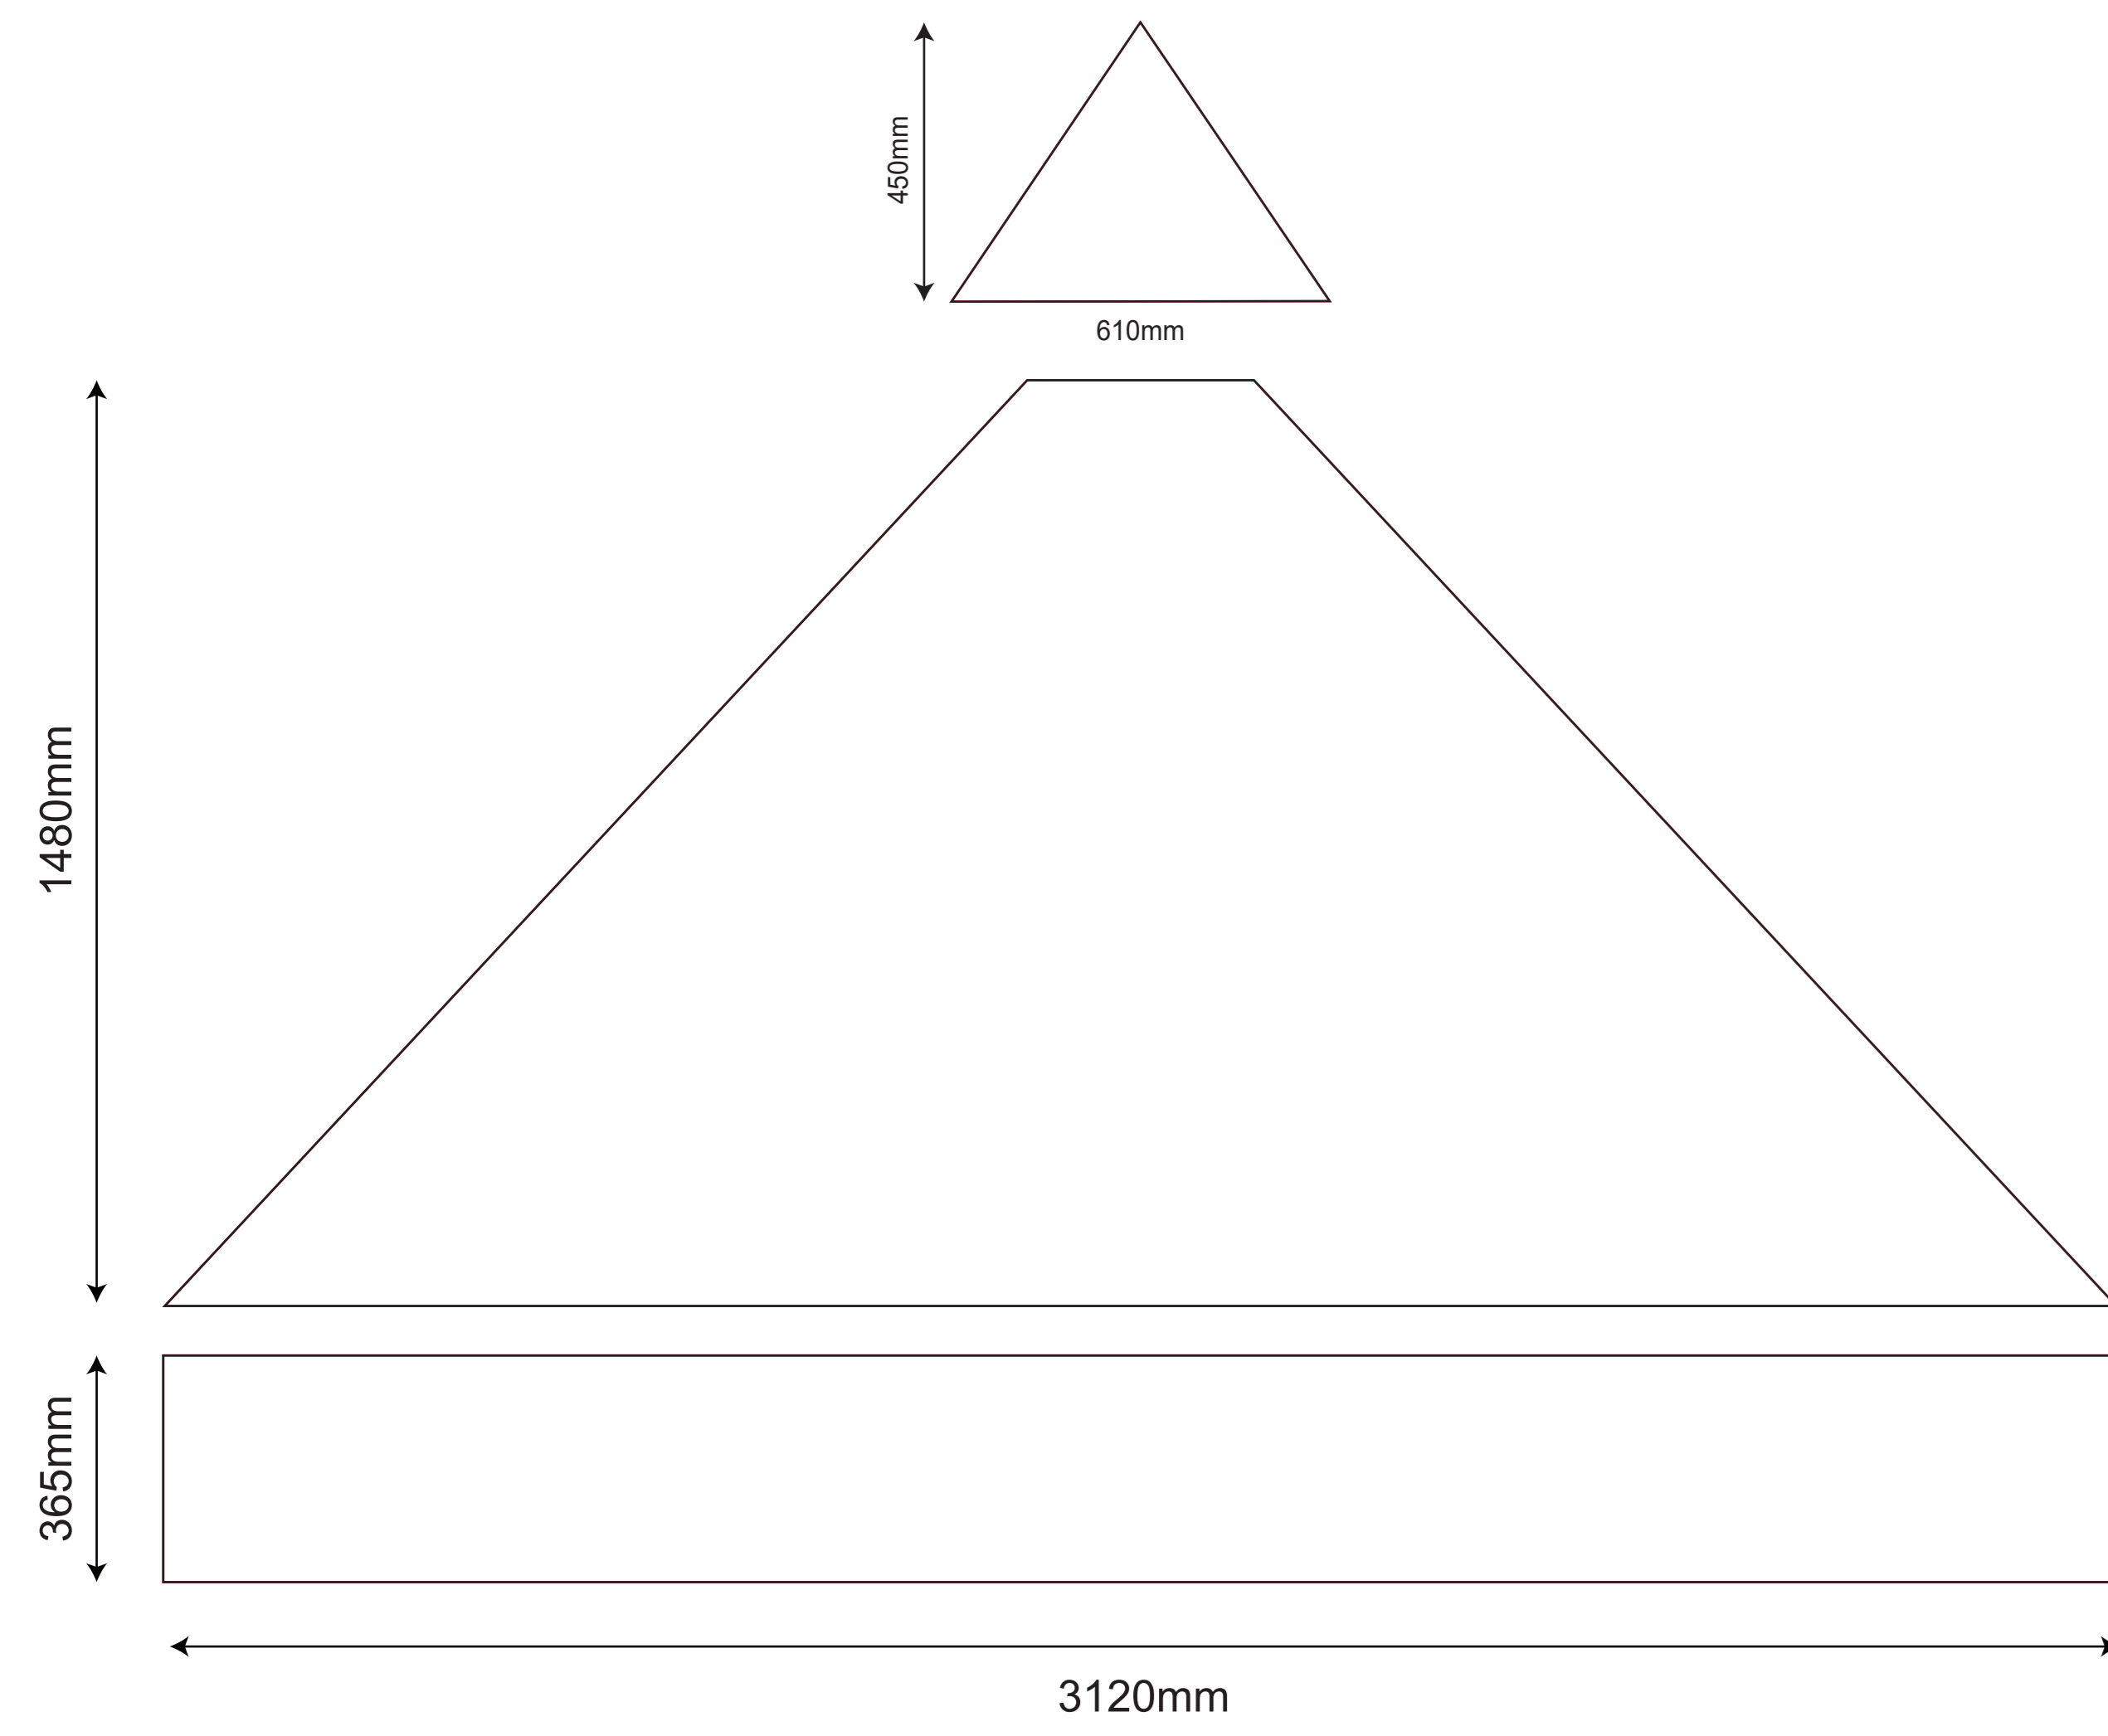

# 3x3 Rhino Gazebo - Discover Kit

OUTSIDE OF THE GAZEBO - LEFT SIDE

OUTSIDE OF THE GAZEBO - RIGHT SIDE

OUTSIDE OF THE GAZEBO - BACK SIDE

OUTSIDE OF THE GAZEBO - FRONT SIDE

INSIDE OF THE GAZEBO - BACK WALL