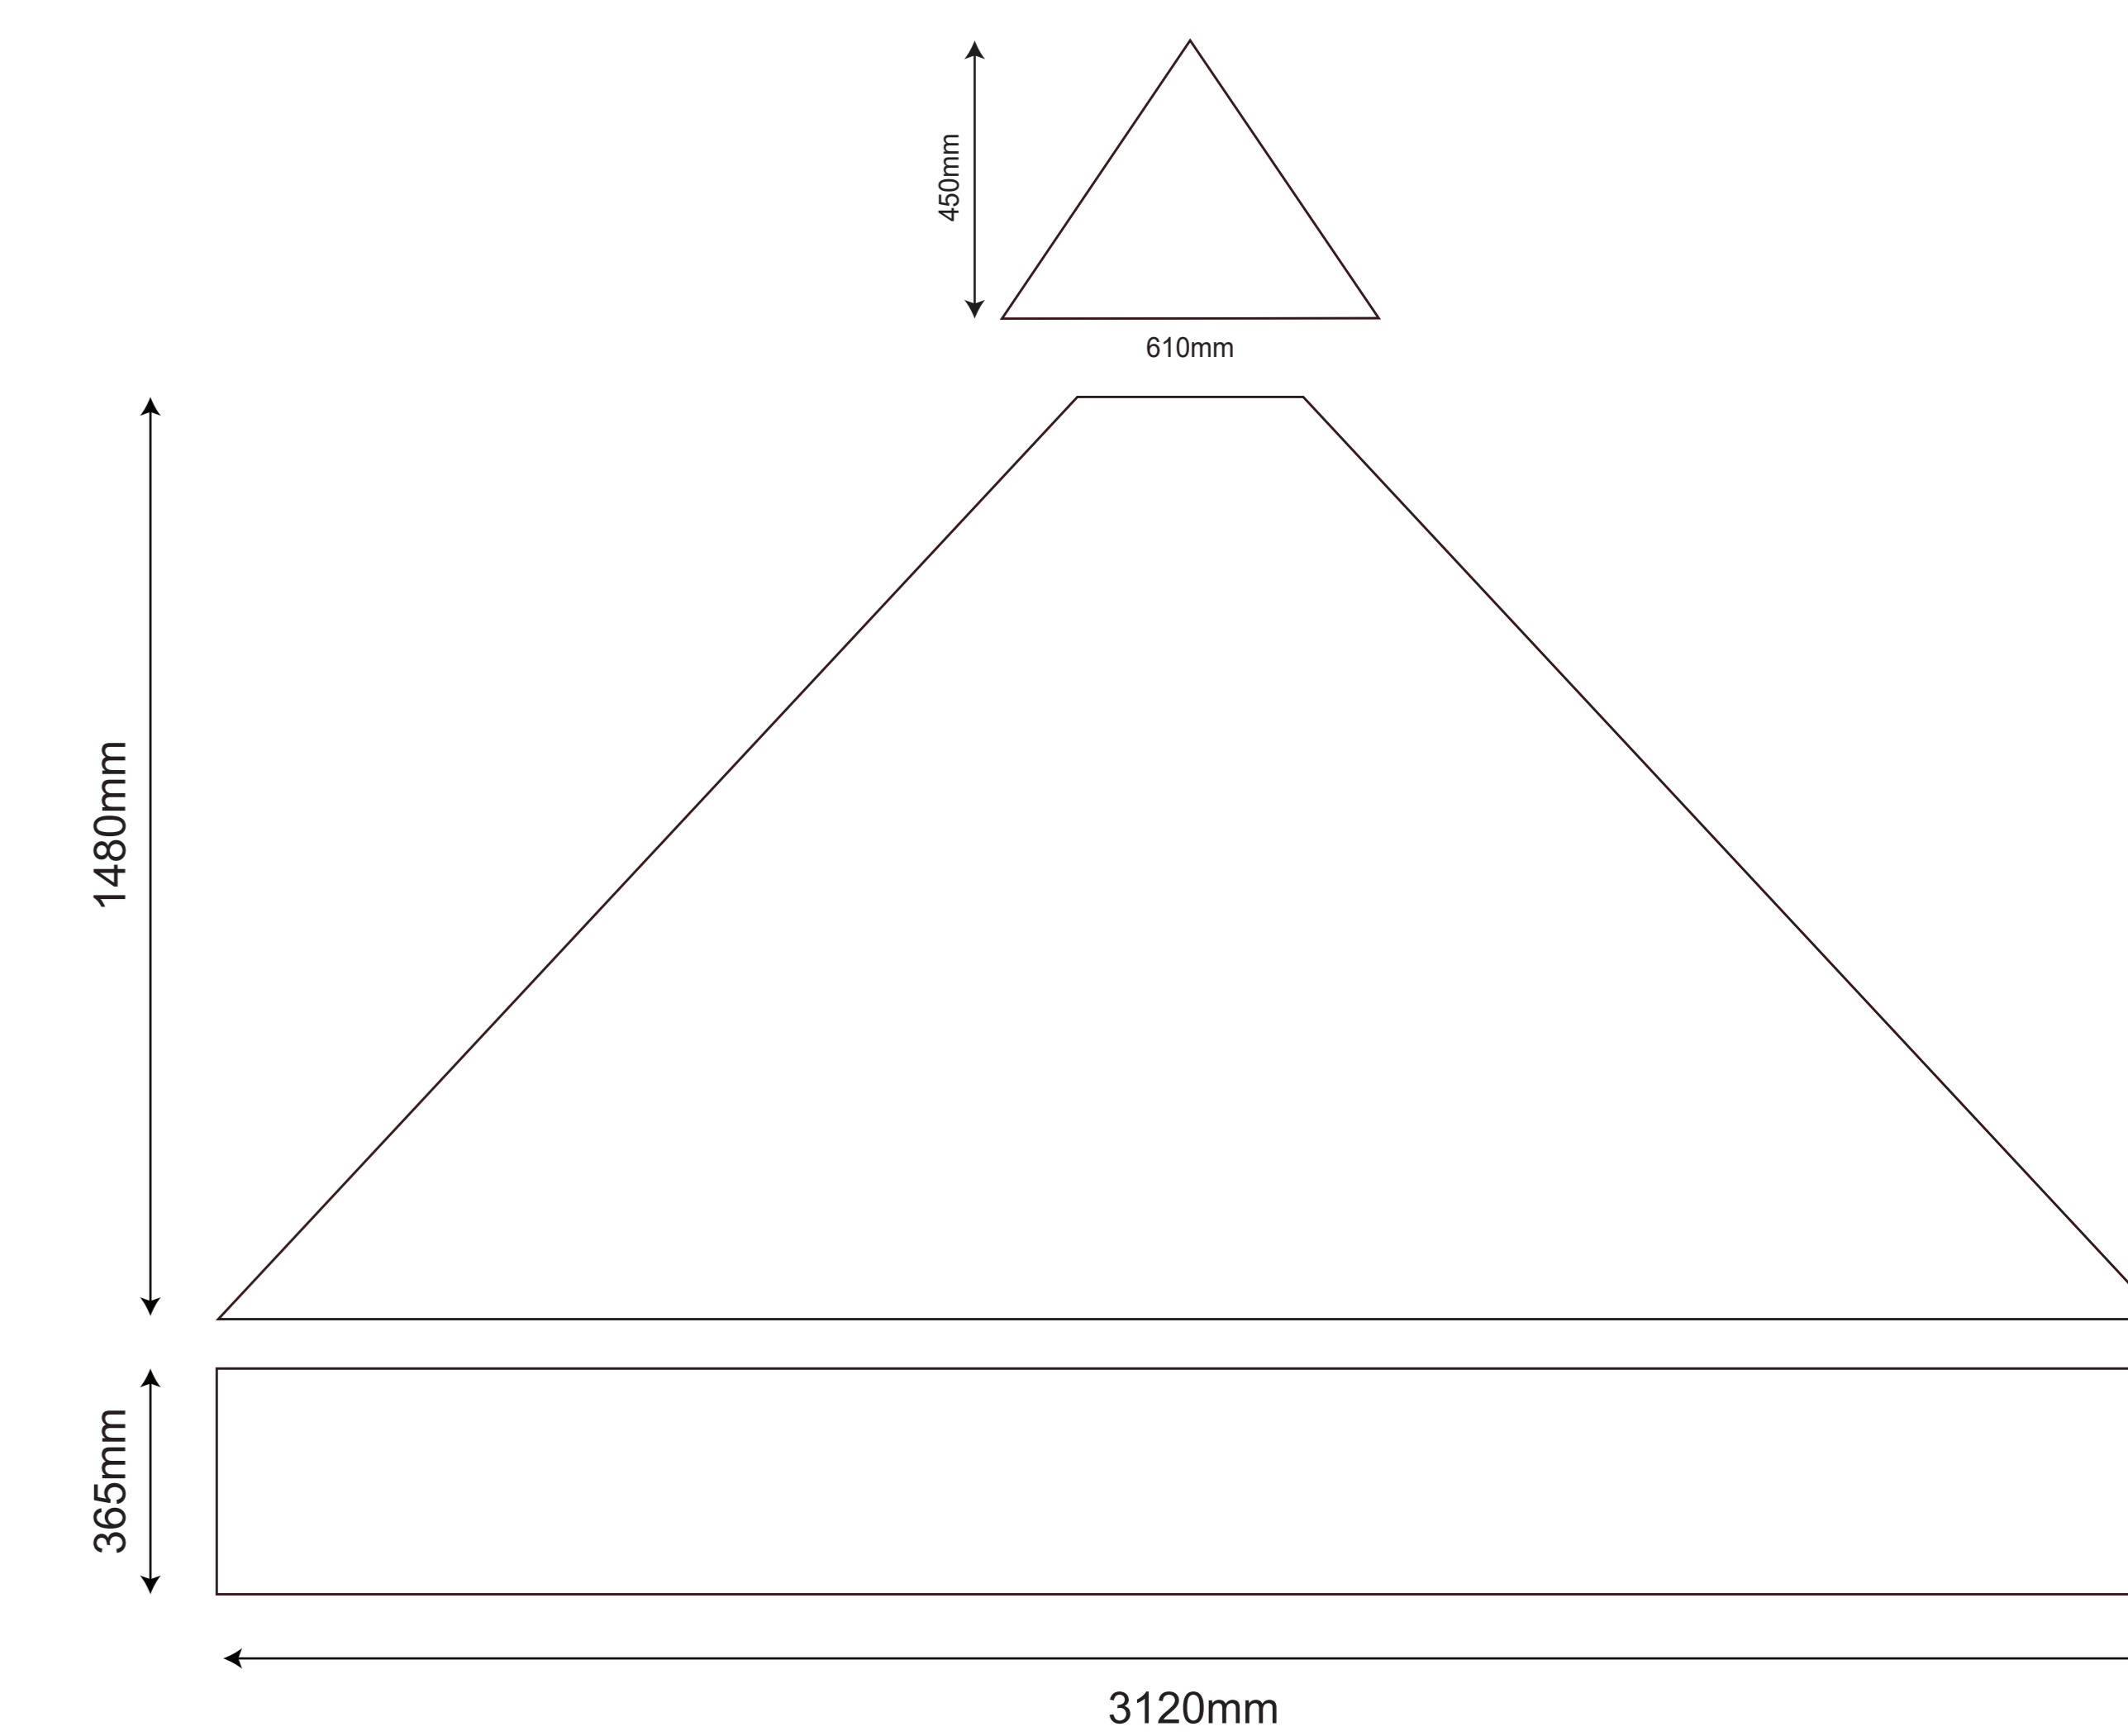

3x3 Rhino Gazebo - Discover Plus Kit

OUTSIDE OF THE GAZEBO - LEFT SIDE

OUTSIDE OF THE GAZEBO - RIGHT SIDE

OUTSIDE OF THE GAZEBO - BACK SIDE

OUTSIDE OF THE GAZEBO - FRONT SIDE

INSIDE OF THE GAZEBO - BACK WALL