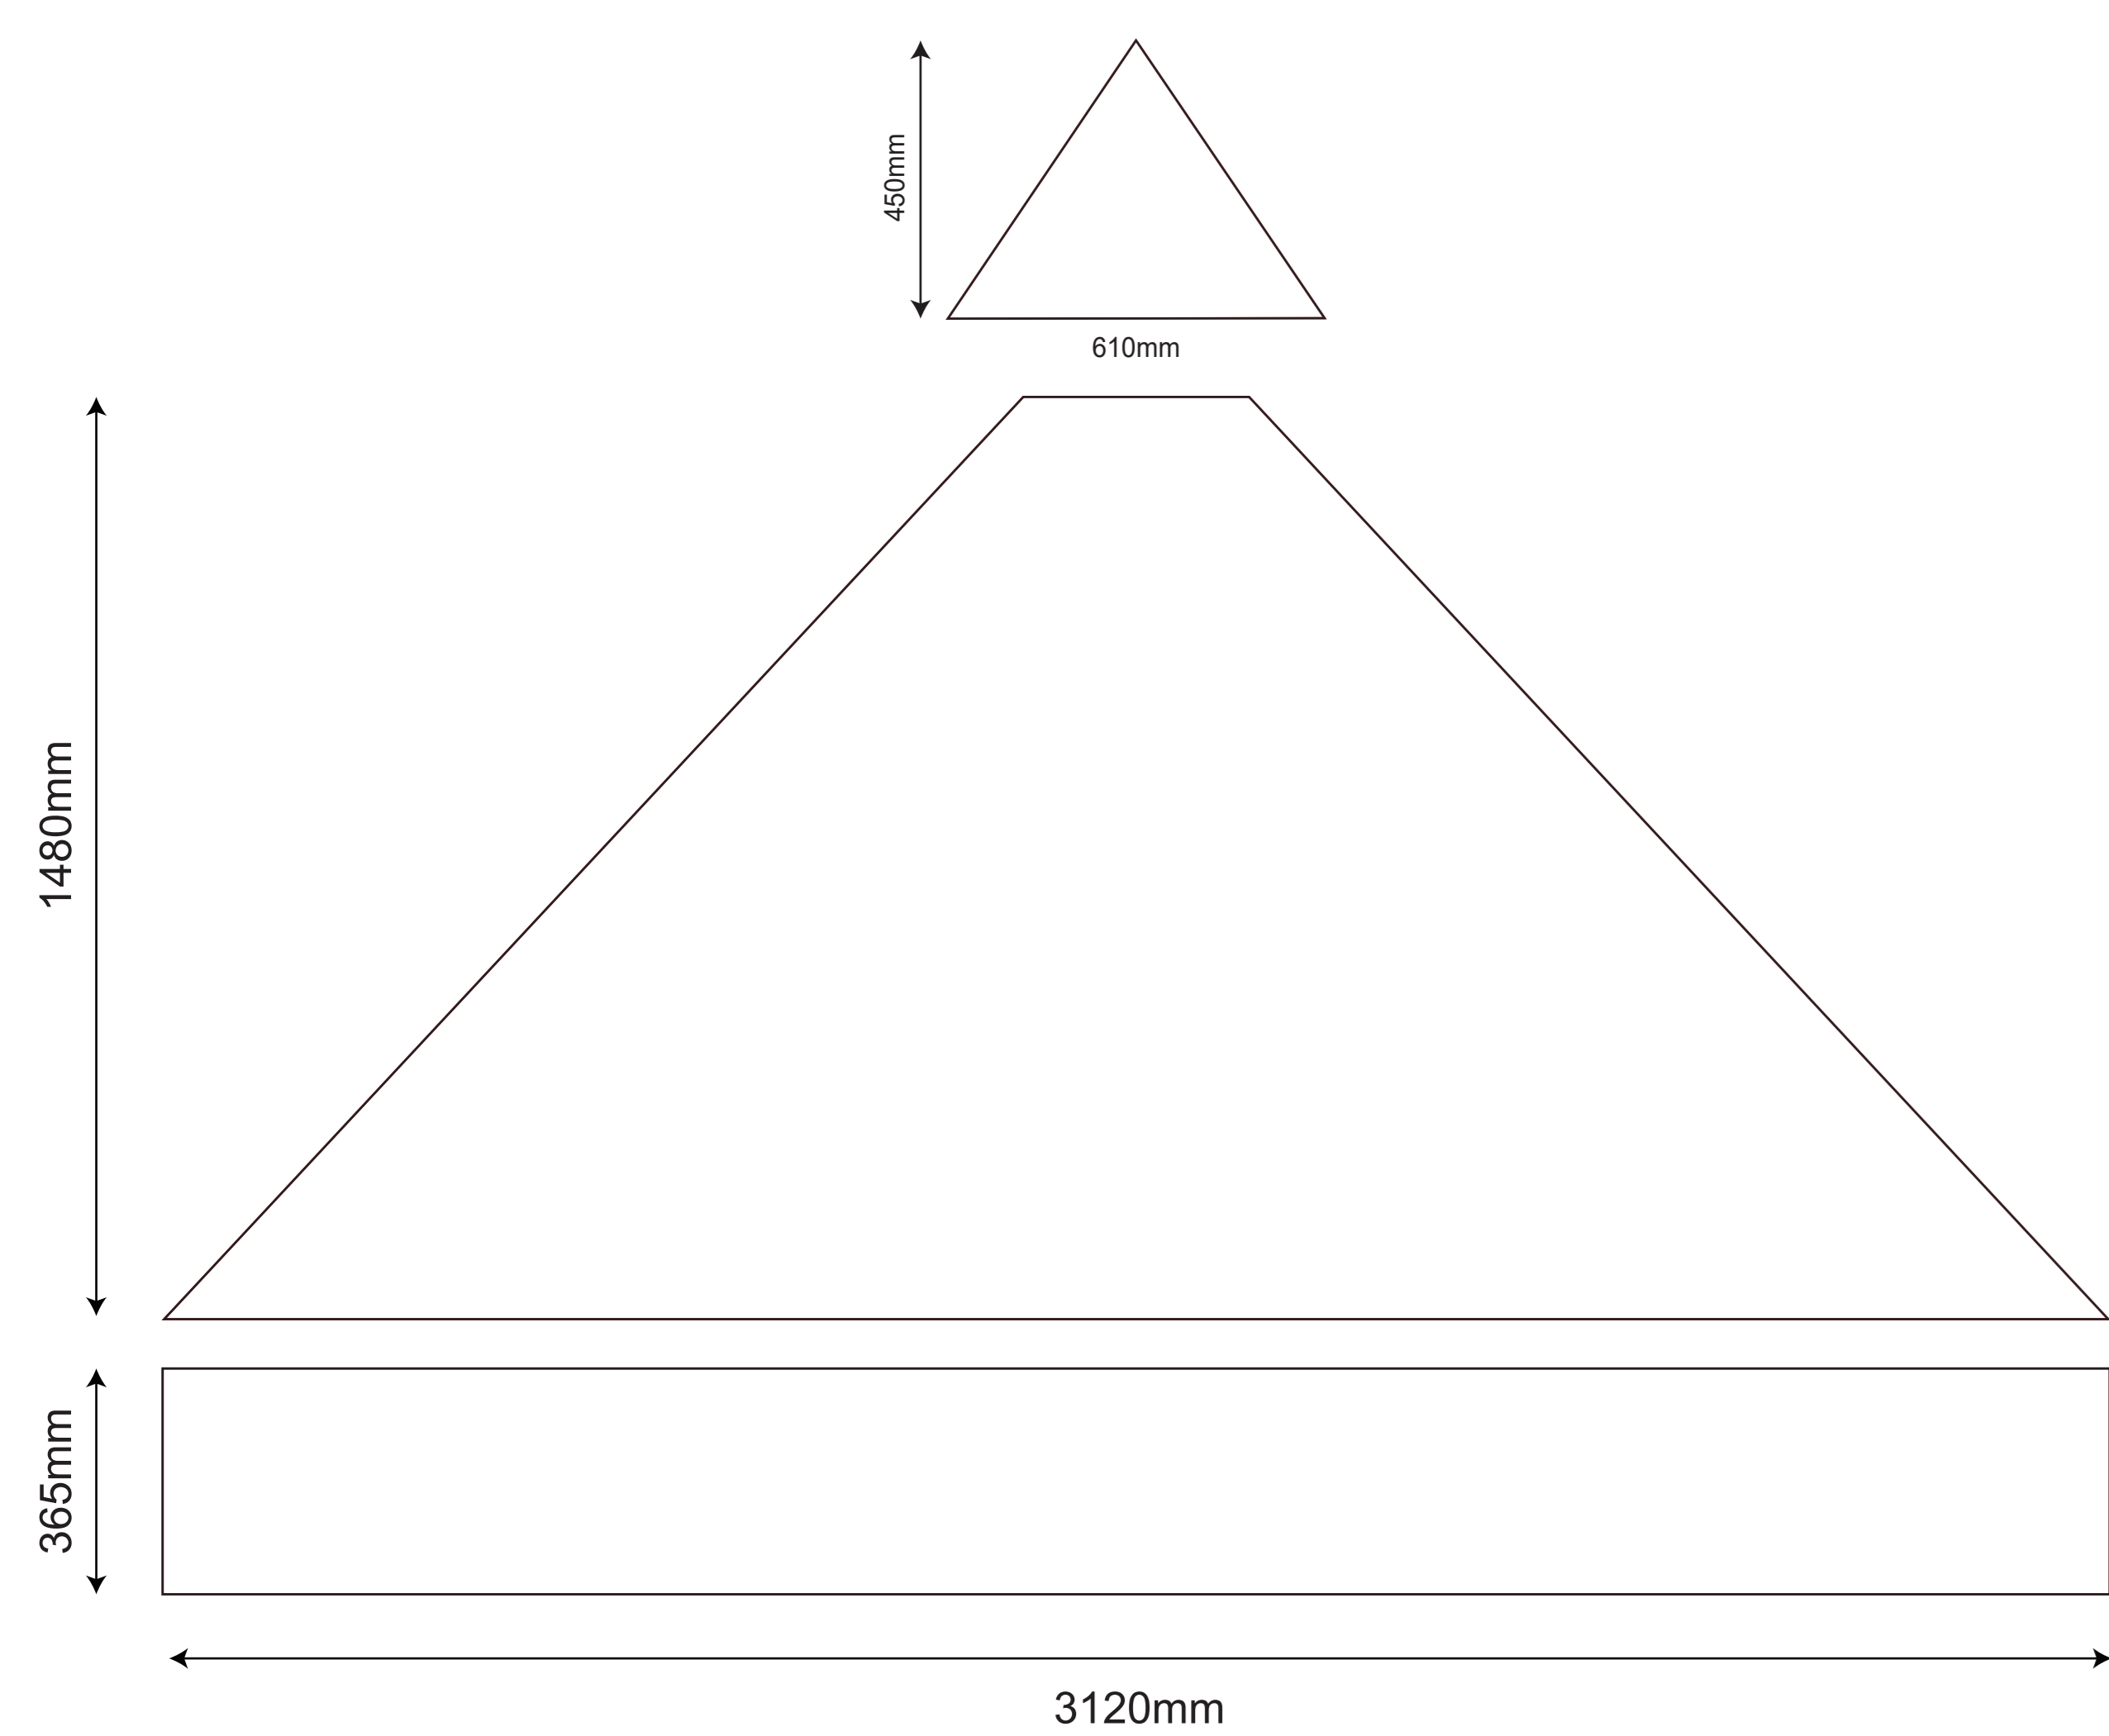

3x3 Rhino Gazebo - Discover Plus Kit

OUTSIDE OF THE GAZEBO - LEFT SIDE

OUTSIDE OF THE GAZEBO - RIGHT SIDE

OUTSIDE OF THE GAZEBO - BACK SIDE

OUTSIDE OF THE GAZEBO - FRONT SIDE

INSIDE OF THE GAZEBO - BACK WALL