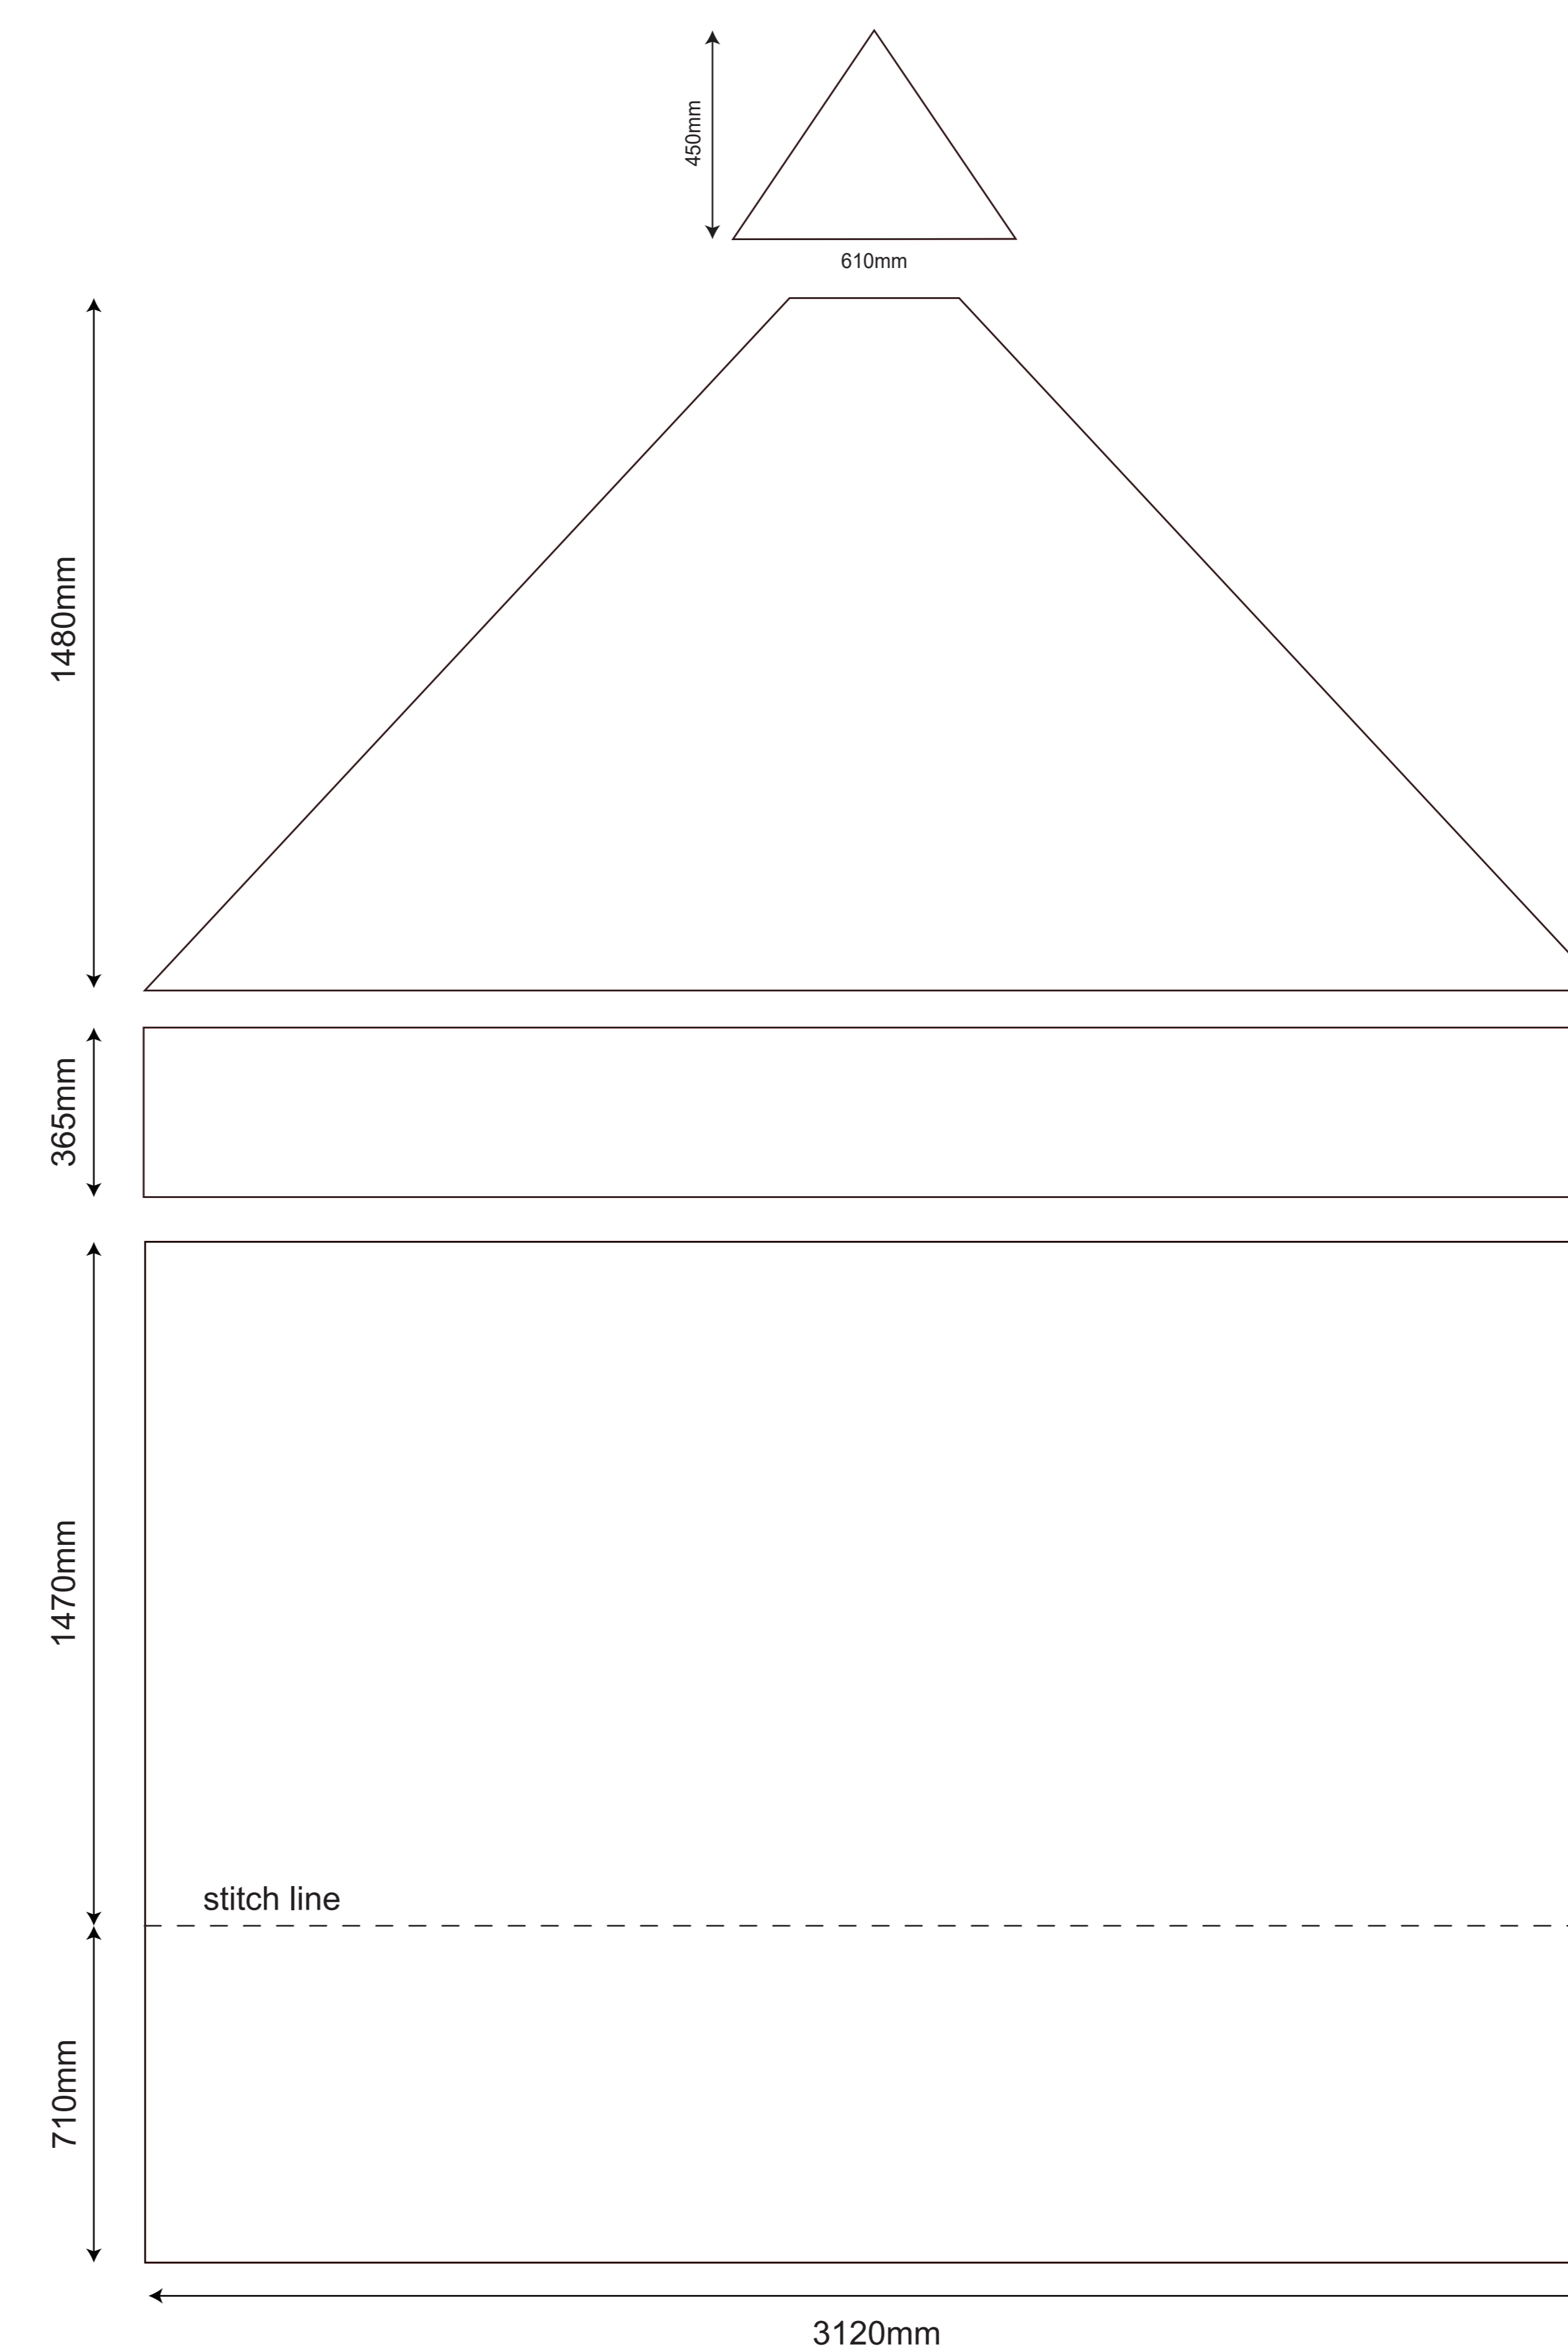

3x3 Rhino Gazebo - Discover Plus Kit

OUTSIDE OF THE GAZEBO - LEFT SIDE

OUTSIDE OF THE GAZEBO - RIGHT SIDE

OUTSIDE OF THE GAZEBO - BACK SIDE

OUTSIDE OF THE GAZEBO - FRONT SIDE

INSIDE OF THE GAZEBO - BACK WALL