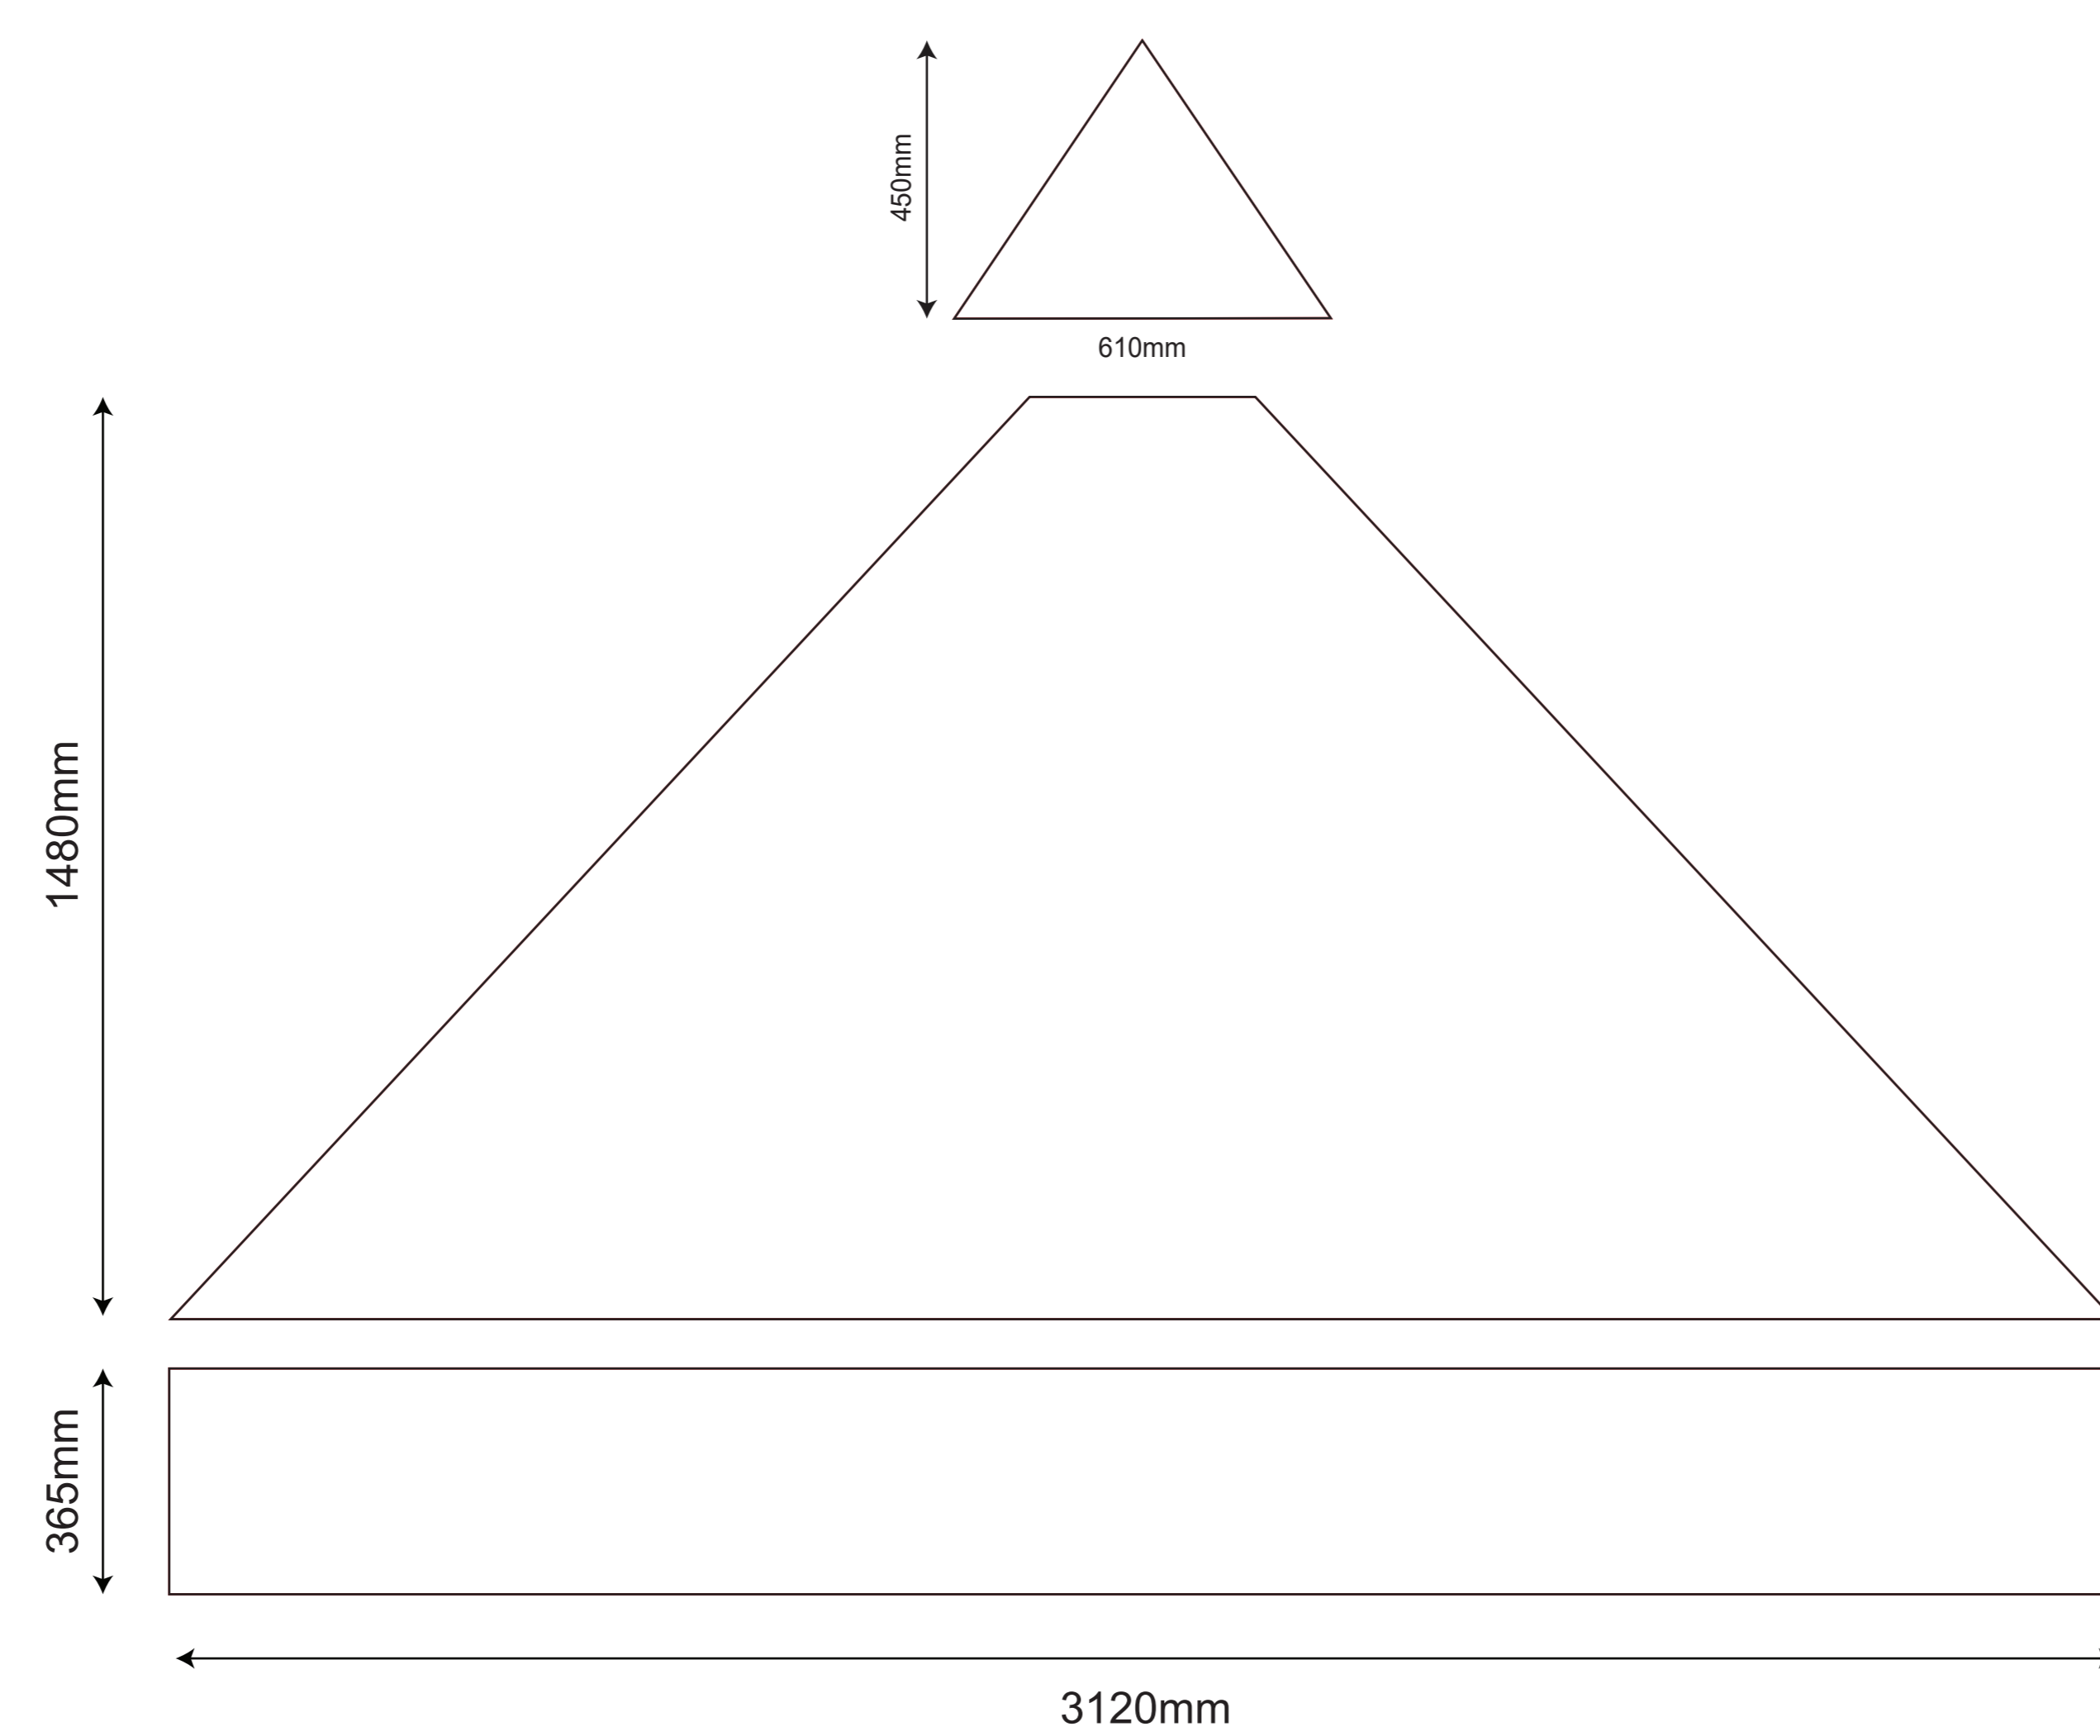

3x3 Rhino Gazebo - Discover Plus Kit

OUTSIDE OF THE GAZEBO - LEFT SIDE

OUTSIDE OF THE GAZEBO - RIGHT SIDE

OUTSIDE OF THE GAZEBO - BACK SIDE

OUTSIDE OF THE GAZEBO - FRONT SIDE

INSIDE OF THE GAZEBO - BACK WALL