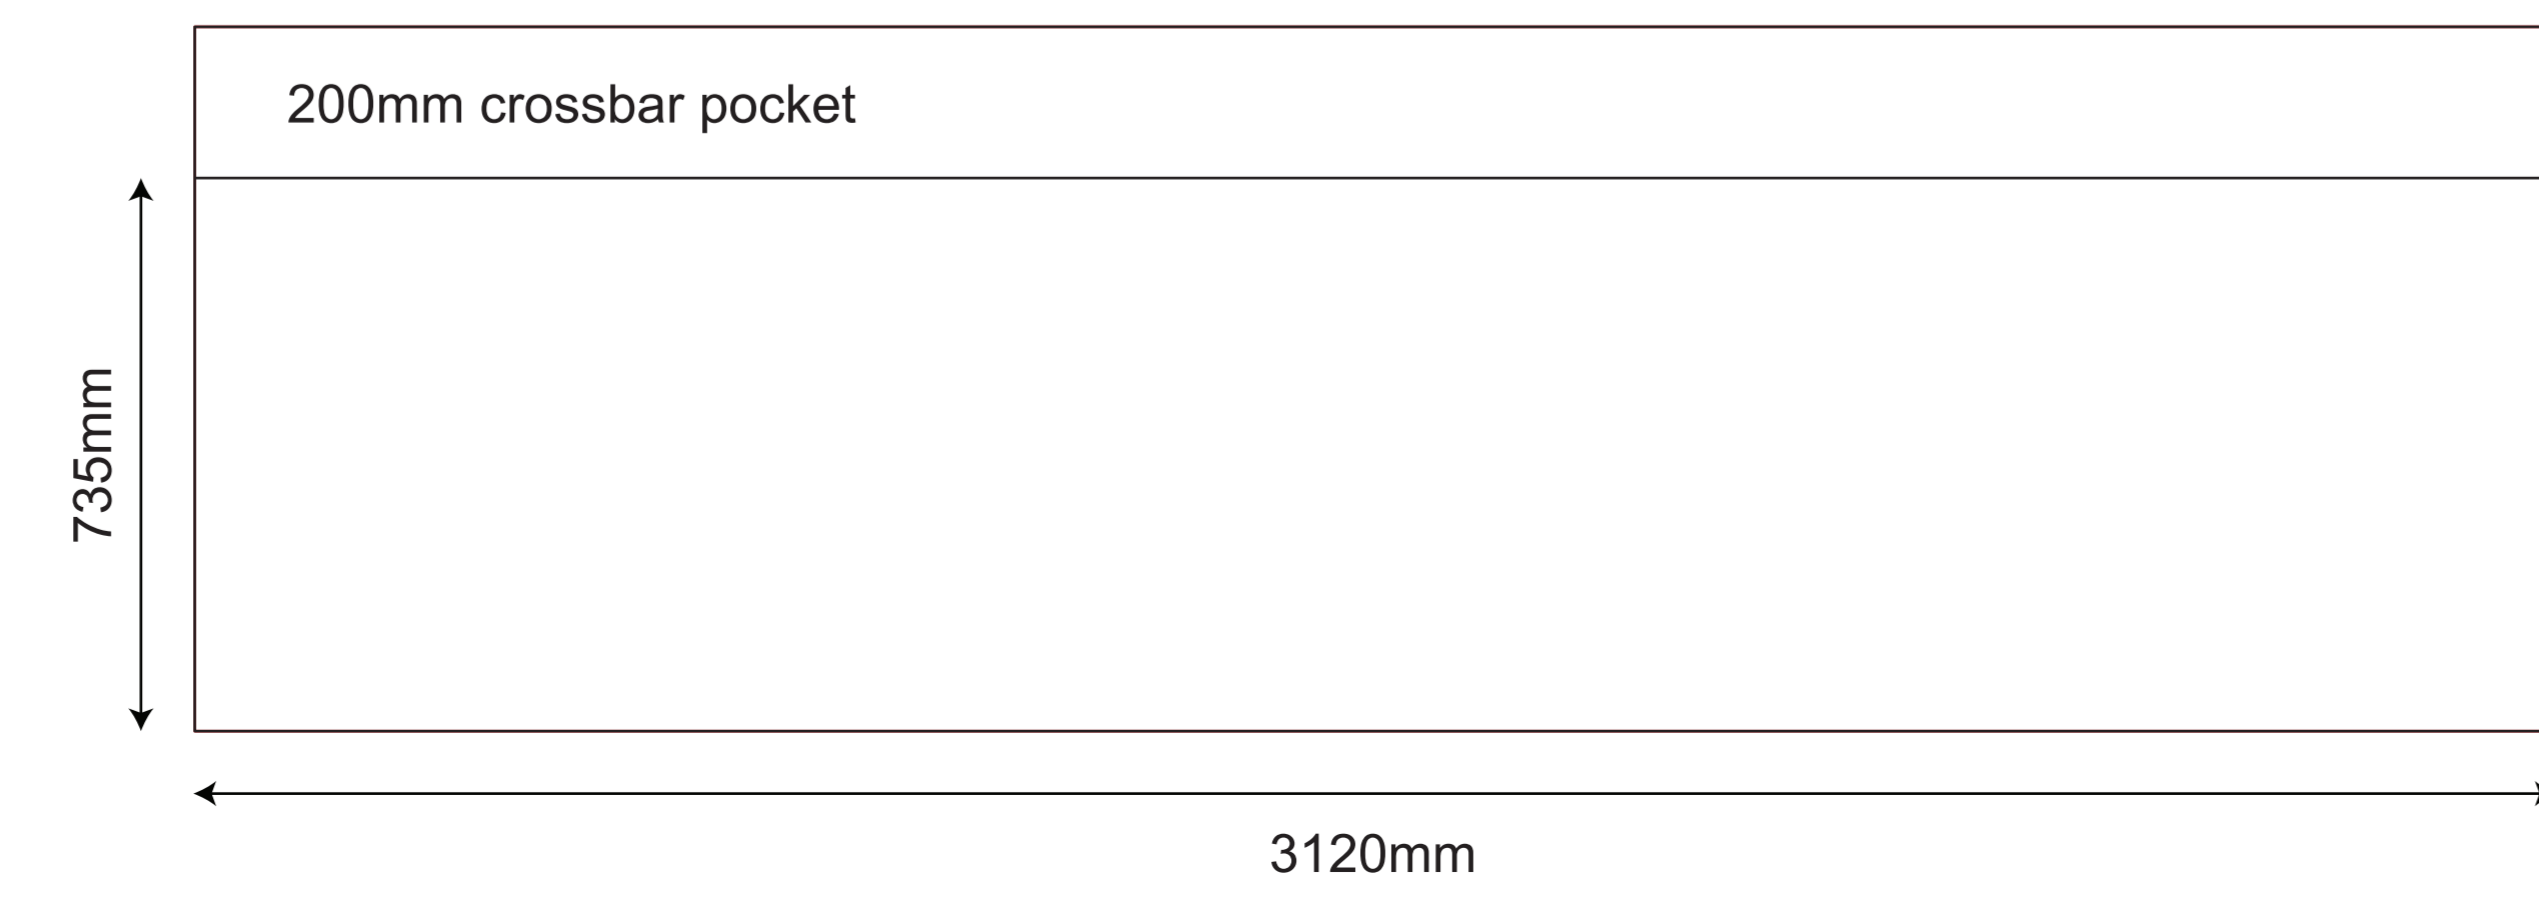

3x3 Rhino Gazebo - Imperial Kit

OUTSIDE OF THE GAZEBO - LEFT SIDE

OUTSIDE OF THE GAZEBO - RIGHT SIDE

OUTSIDE OF THE GAZEBO - BACK SIDE

OUTSIDE OF THE GAZEBO - FRONT SIDE

OUTSIDE OF THE GAZEBO - LEFT SIDE - half wall

OUTSIDE OF THE GAZEBO - RIGHT SIDE - half wall

OUTSIDE OF THE GAZEBO - BACK SIDE - half wall

INSIDE OF THE GAZEBO - LEFT SIDE - half wall

INSIDE OF THE GAZEBO - RIGHT SIDE - half wall

INSIDE OF THE GAZEBO - BACK SIDE - half wall