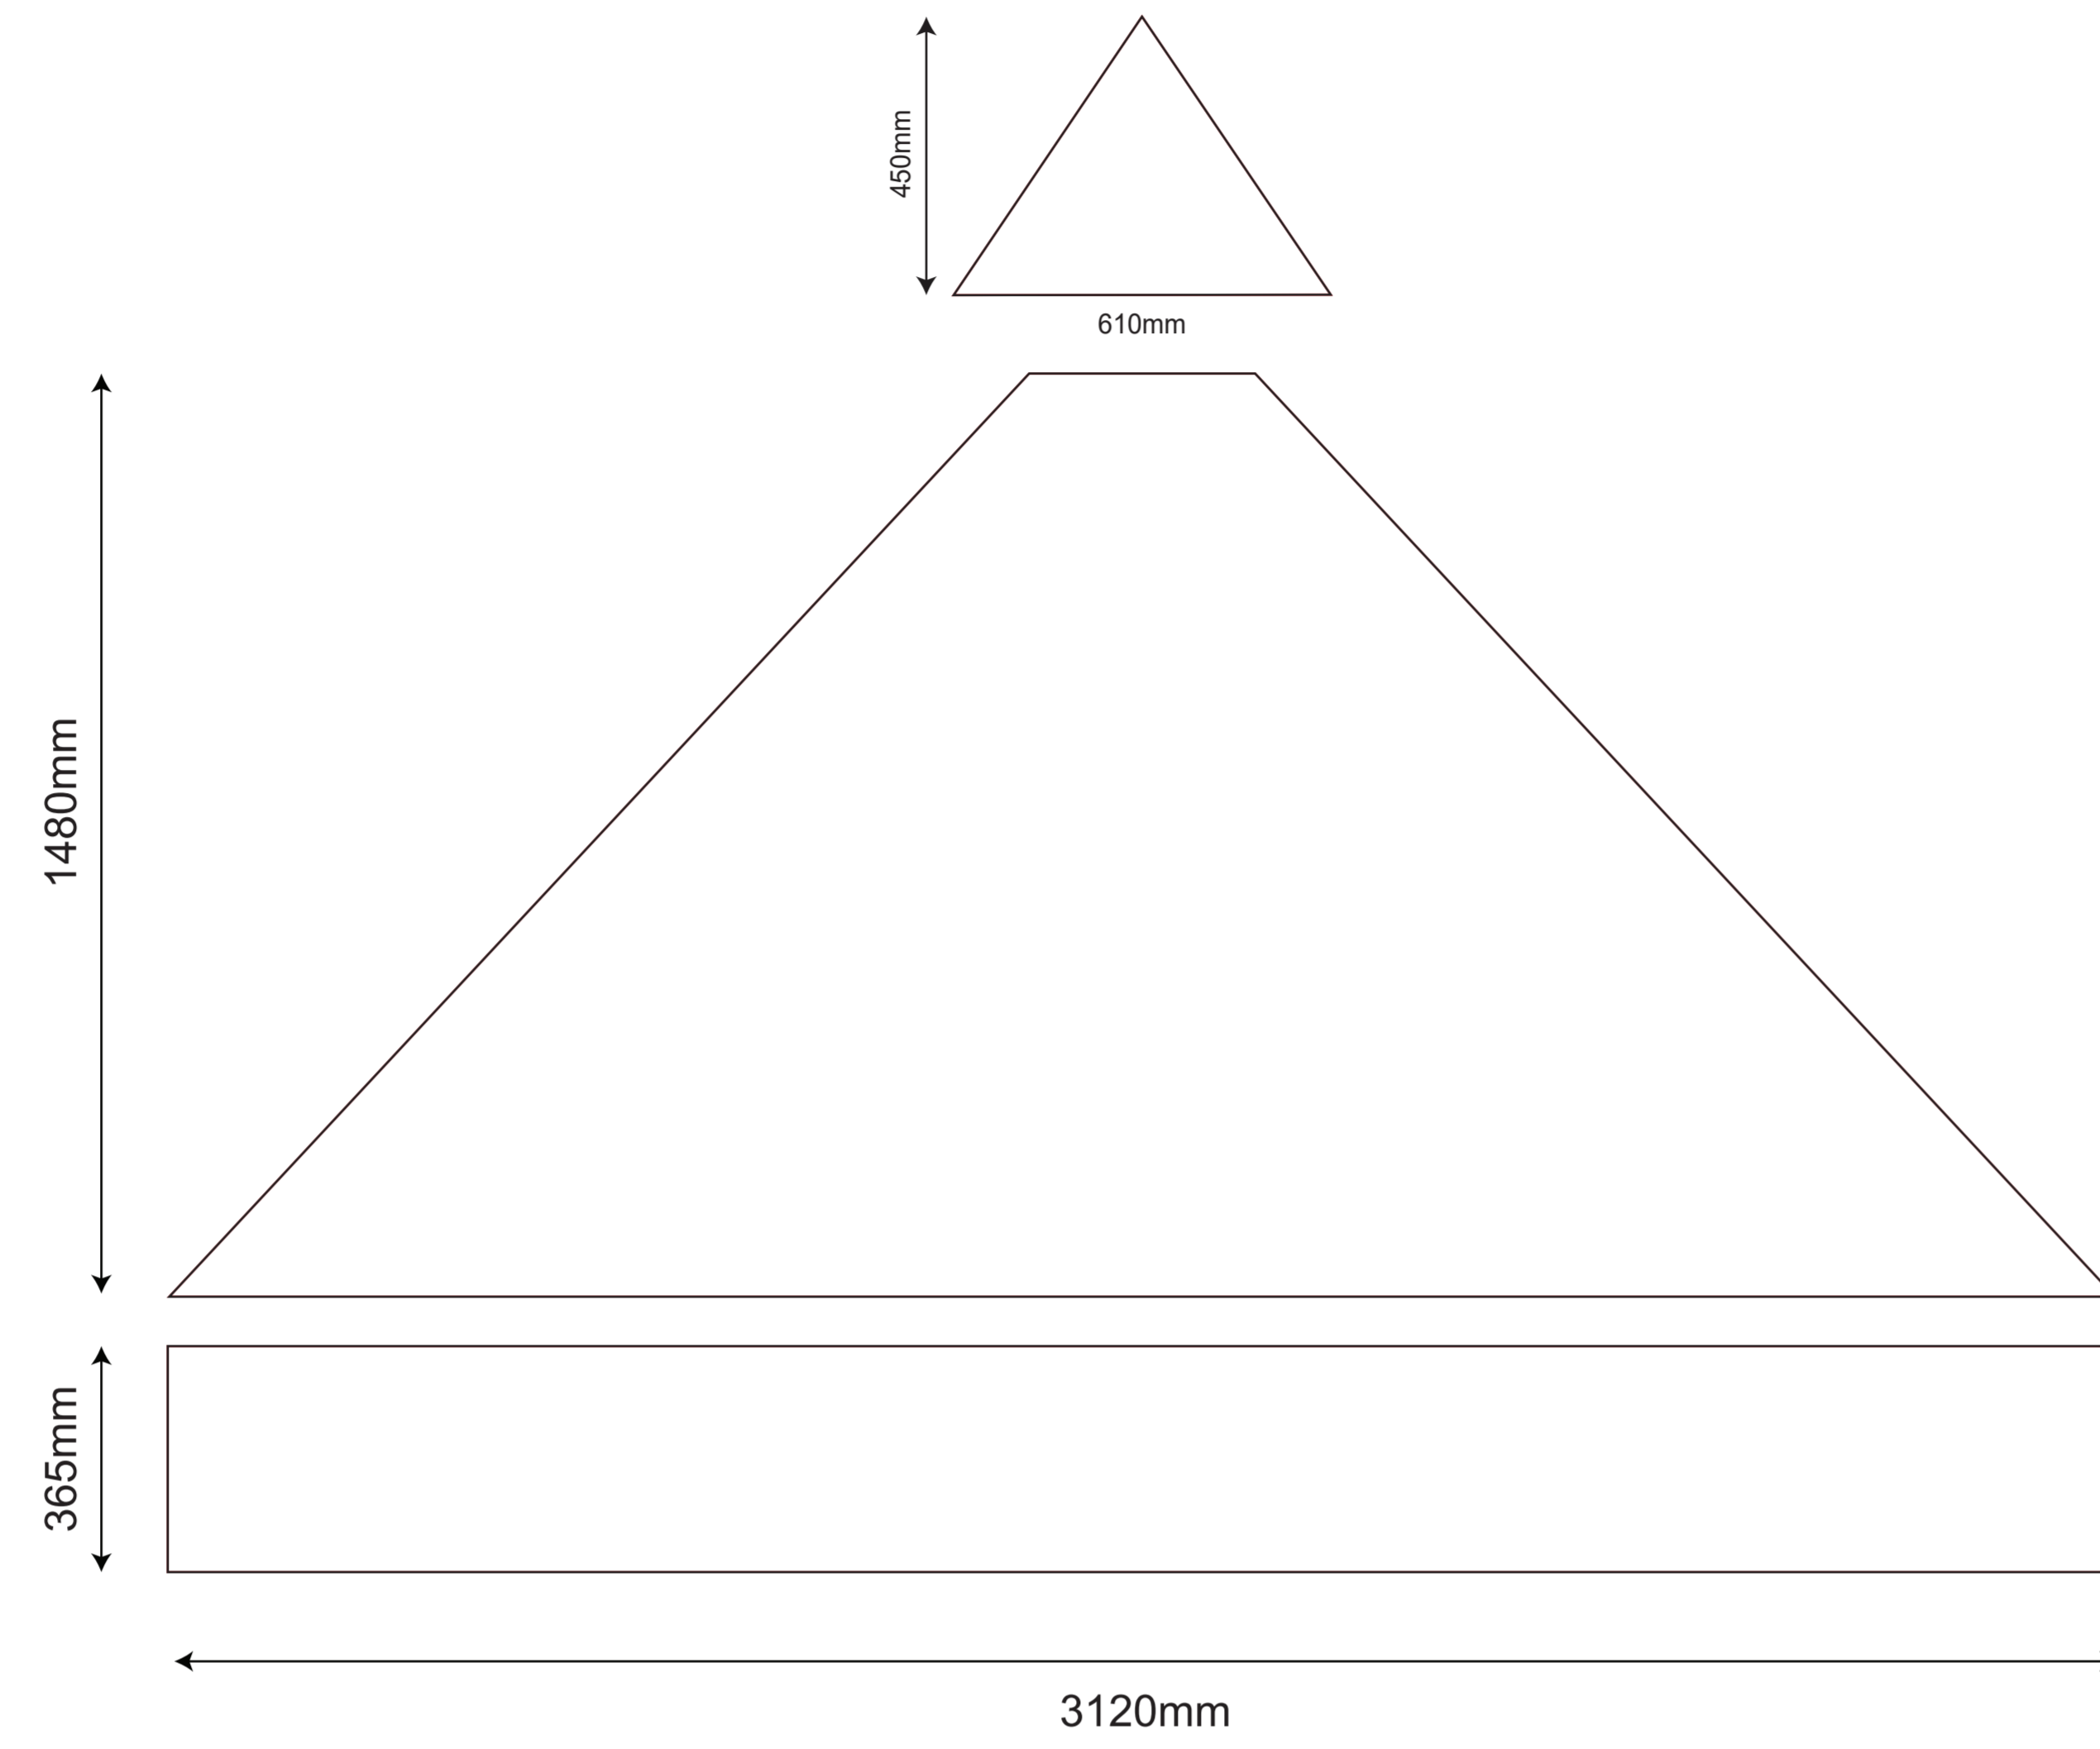

3x3 Rhino Gazebo - Imperial Kit

OUTSIDE OF THE GAZEBO - LEFT SIDE

OUTSIDE OF THE GAZEBO - RIGHT SIDE

OUTSIDE OF THE GAZEBO - BACK SIDE

OUTSIDE OF THE GAZEBO - FRONT SIDE

OUTSIDE OF THE GAZEBO - LEFT SIDE - half wall

OUTSIDE OF THE GAZEBO - RIGHT SIDE - half wall

OUTSIDE OF THE GAZEBO - BACK SIDE - half wall

INSIDE OF THE GAZEBO - LEFT SIDE - half wall

INSIDE OF THE GAZEBO - RIGHT SIDE - half wall

INSIDE OF THE GAZEBO - BACK SIDE - half wall