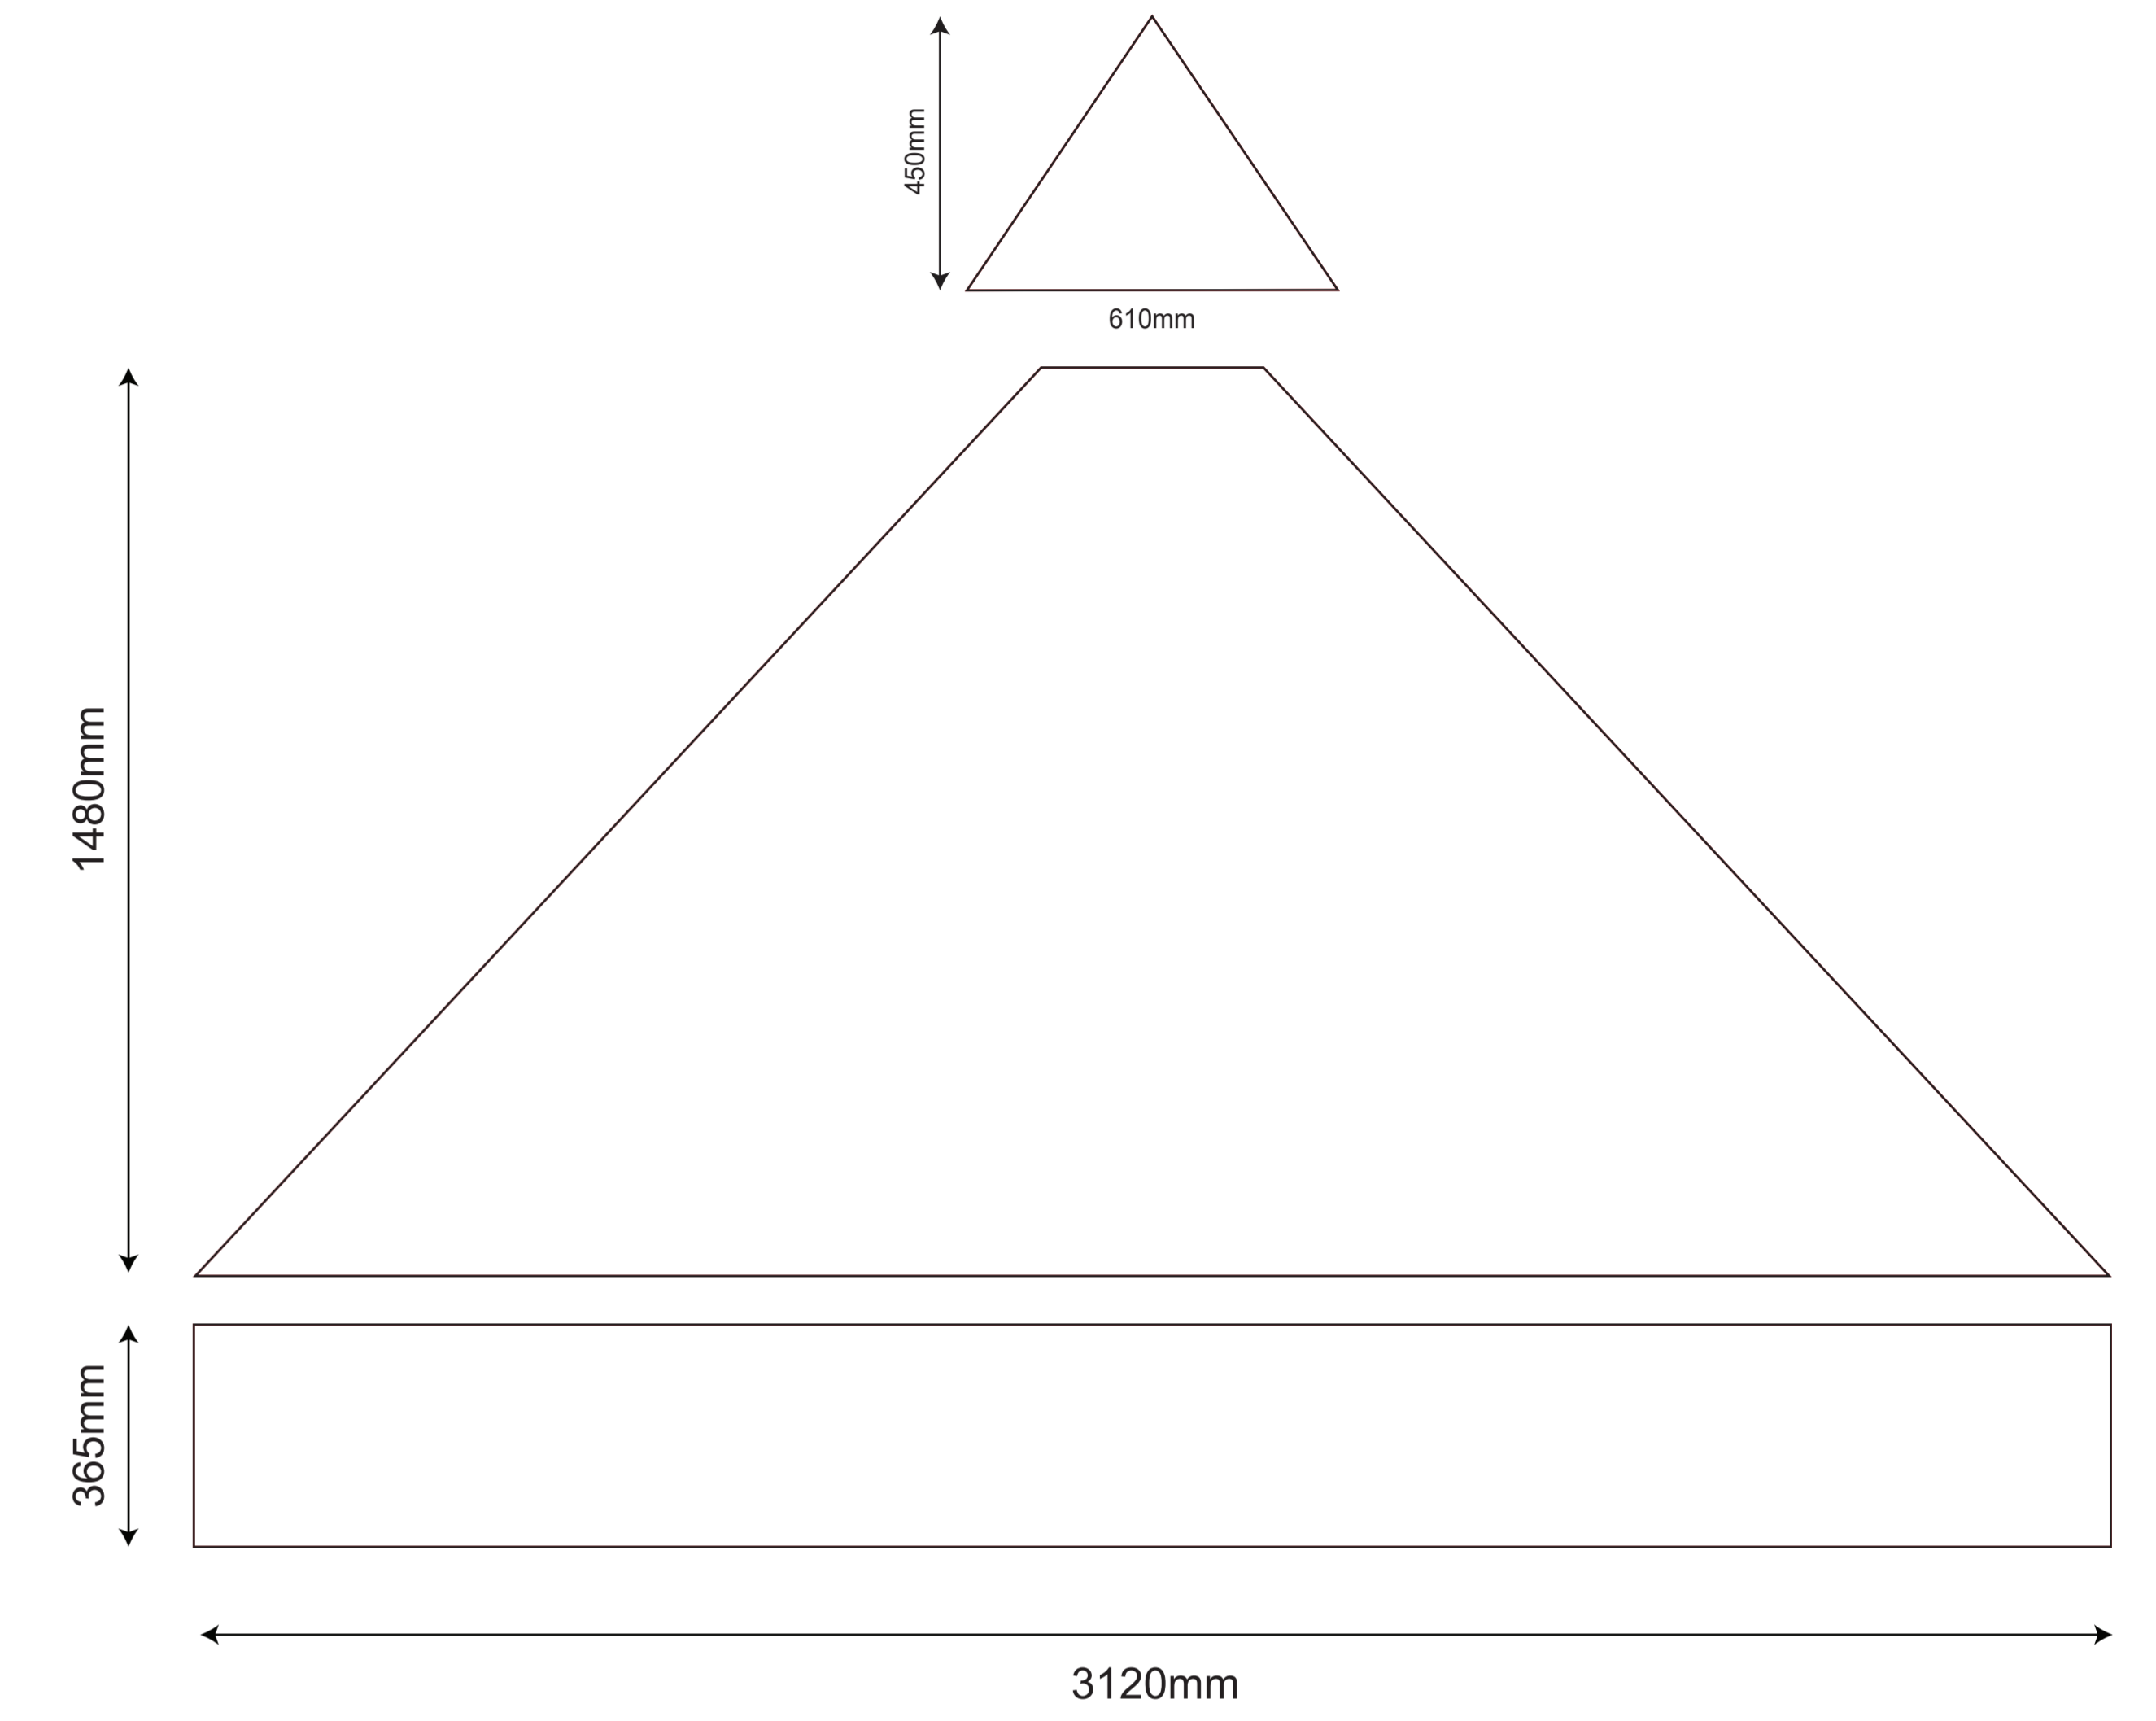

3x3 Rhino Gazebo - Imperial Kit

OUTSIDE OF THE GAZEBO - LEFT SIDE

OUTSIDE OF THE GAZEBO - RIGHT SIDE

OUTSIDE OF THE GAZEBO - BACK SIDE

OUTSIDE OF THE GAZEBO - FRONT SIDE

OUTSIDE OF THE GAZEBO - LEFT SIDE - half wall

OUTSIDE OF THE GAZEBO - RIGHT SIDE - half wall

OUTSIDE OF THE GAZEBO - BACK SIDE - half wall

INSIDE OF THE GAZEBO - LEFT SIDE - half wall

INSIDE OF THE GAZEBO - RIGHT SIDE - half wall

INSIDE OF THE GAZEBO - BACK SIDE - half wall