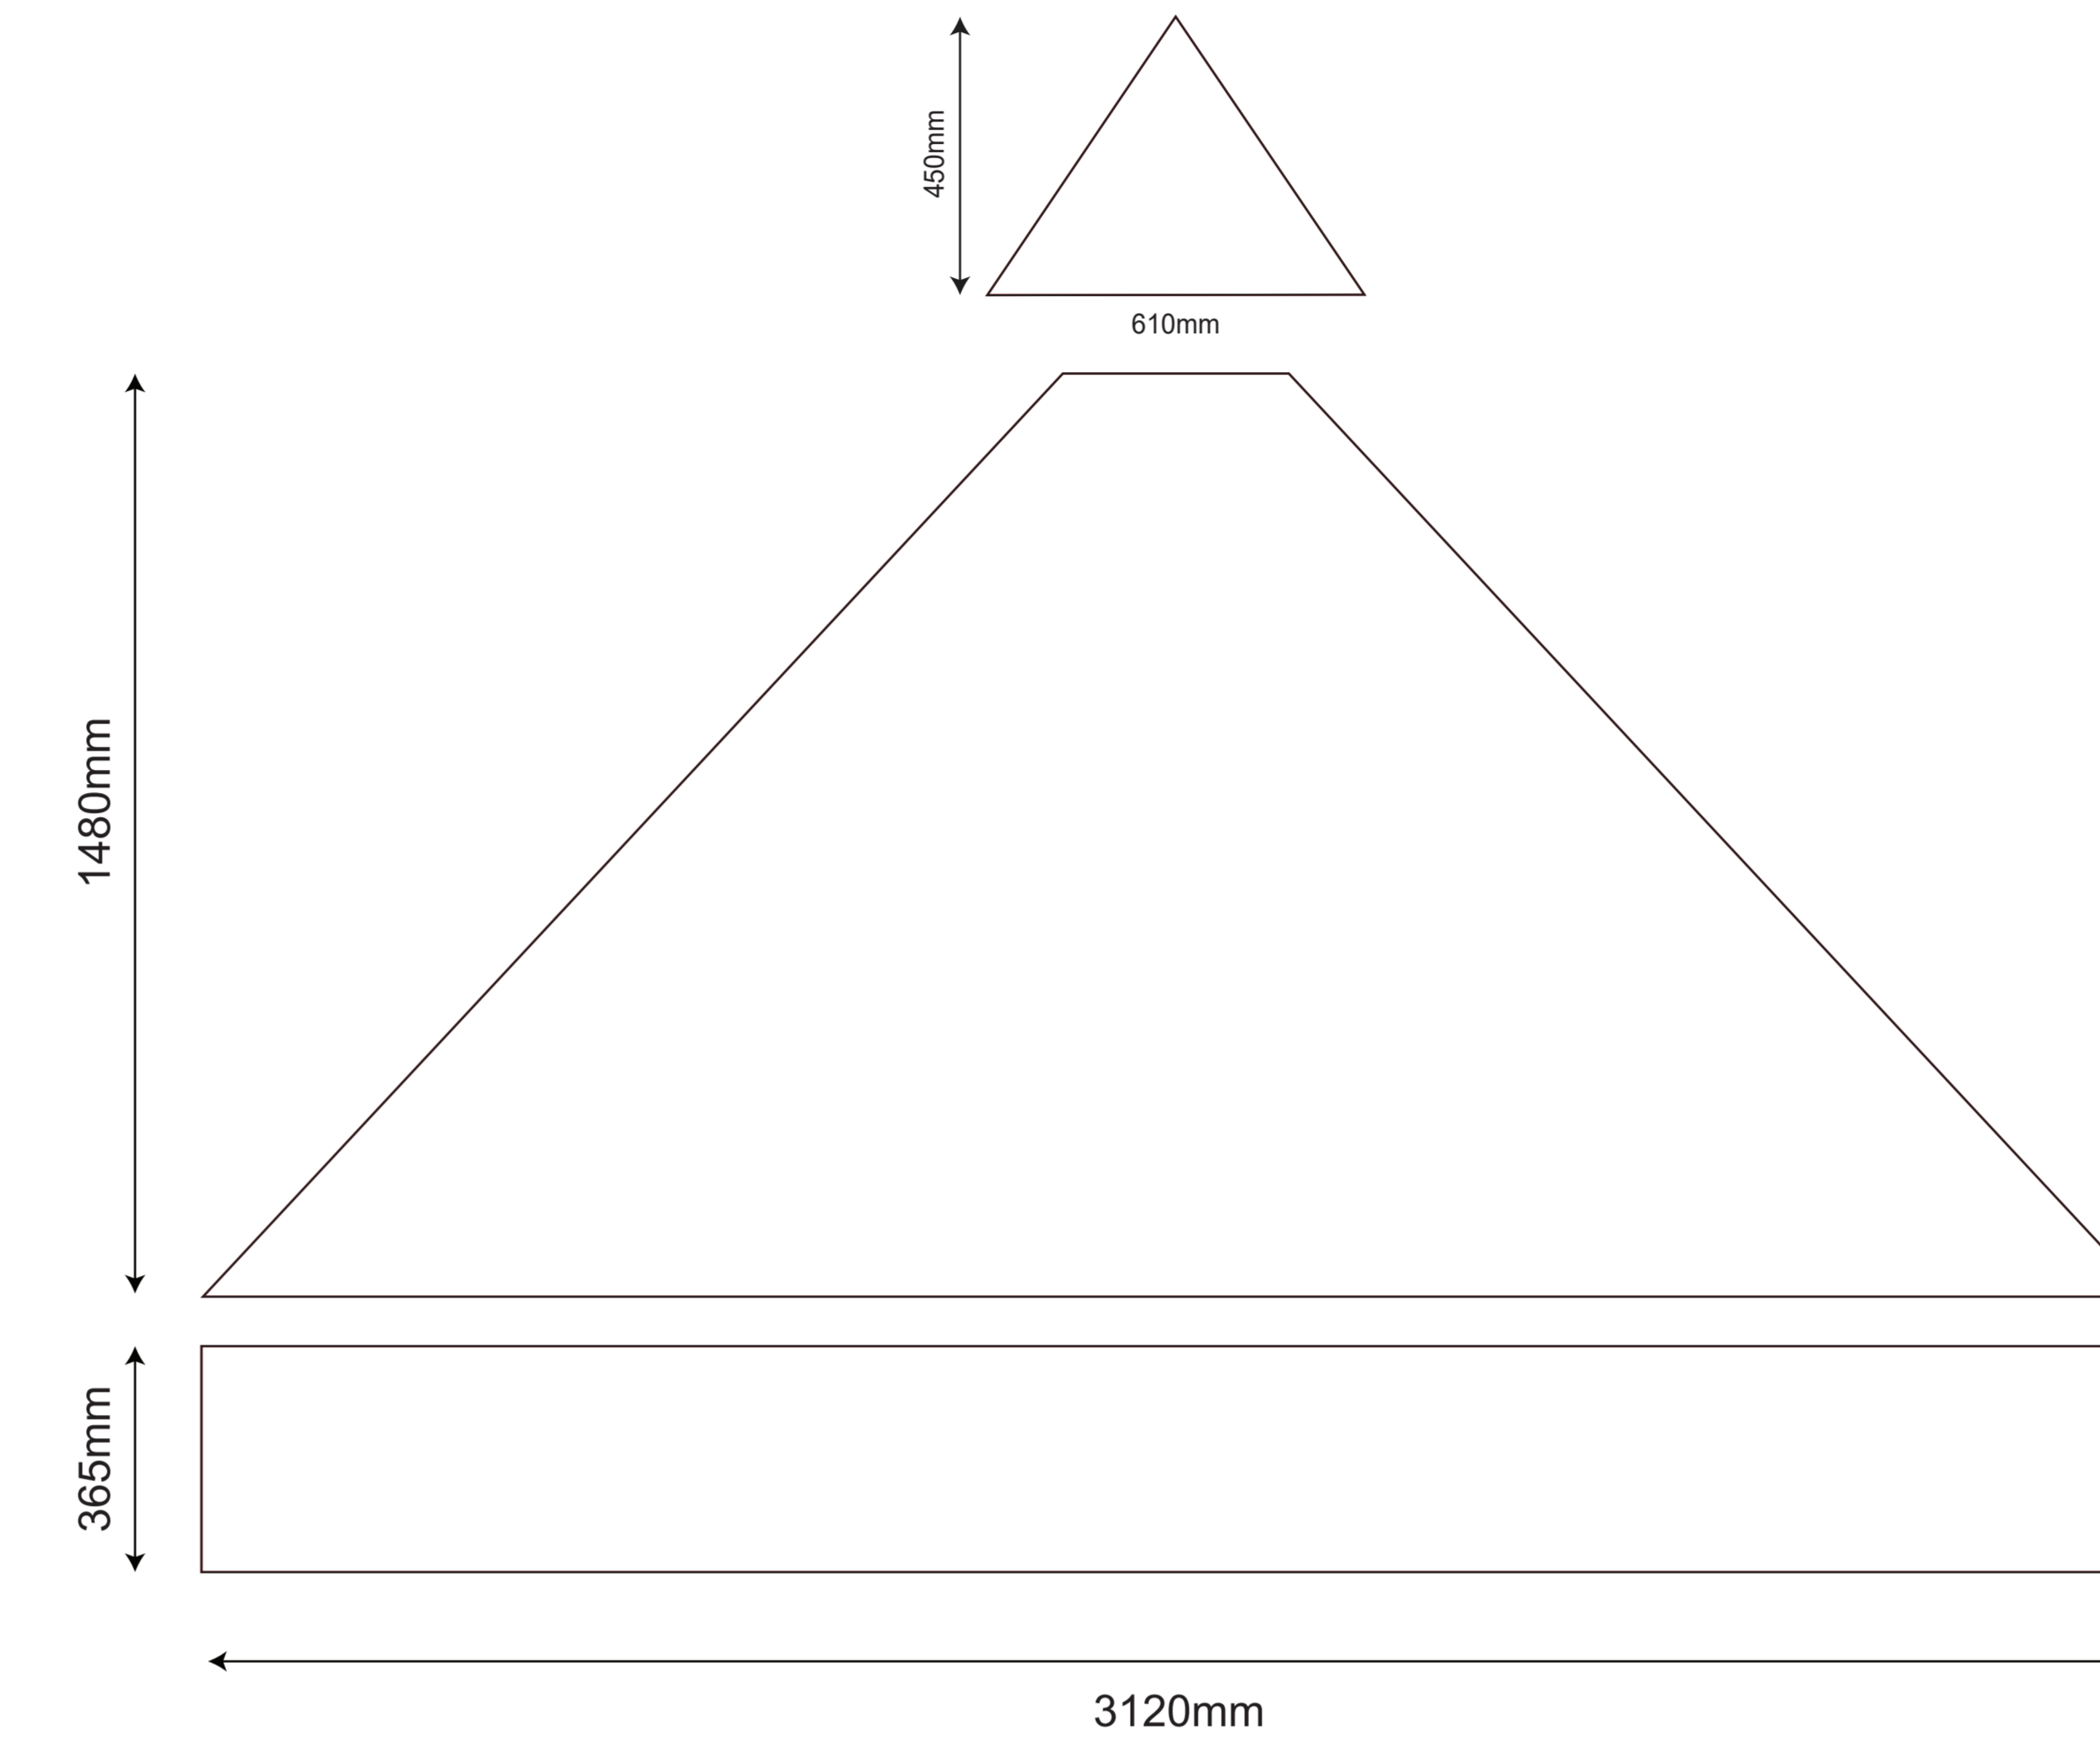

3x3 Rhino Gazebo - Imperial Kit

OUTSIDE OF THE GAZEBO - LEFT SIDE

OUTSIDE OF THE GAZEBO - RIGHT SIDE

OUTSIDE OF THE GAZEBO - BACK SIDE

OUTSIDE OF THE GAZEBO - FRONT SIDE

OUTSIDE OF THE GAZEBO - LEFT SIDE - half wall

OUTSIDE OF THE GAZEBO - RIGHT SIDE - half wall

OUTSIDE OF THE GAZEBO - BACK SIDE - half wall

INSIDE OF THE GAZEBO - LEFT SIDE - half wall

INSIDE OF THE GAZEBO - RIGHT SIDE - half wall

INSIDE OF THE GAZEBO - BACK SIDE - half wall