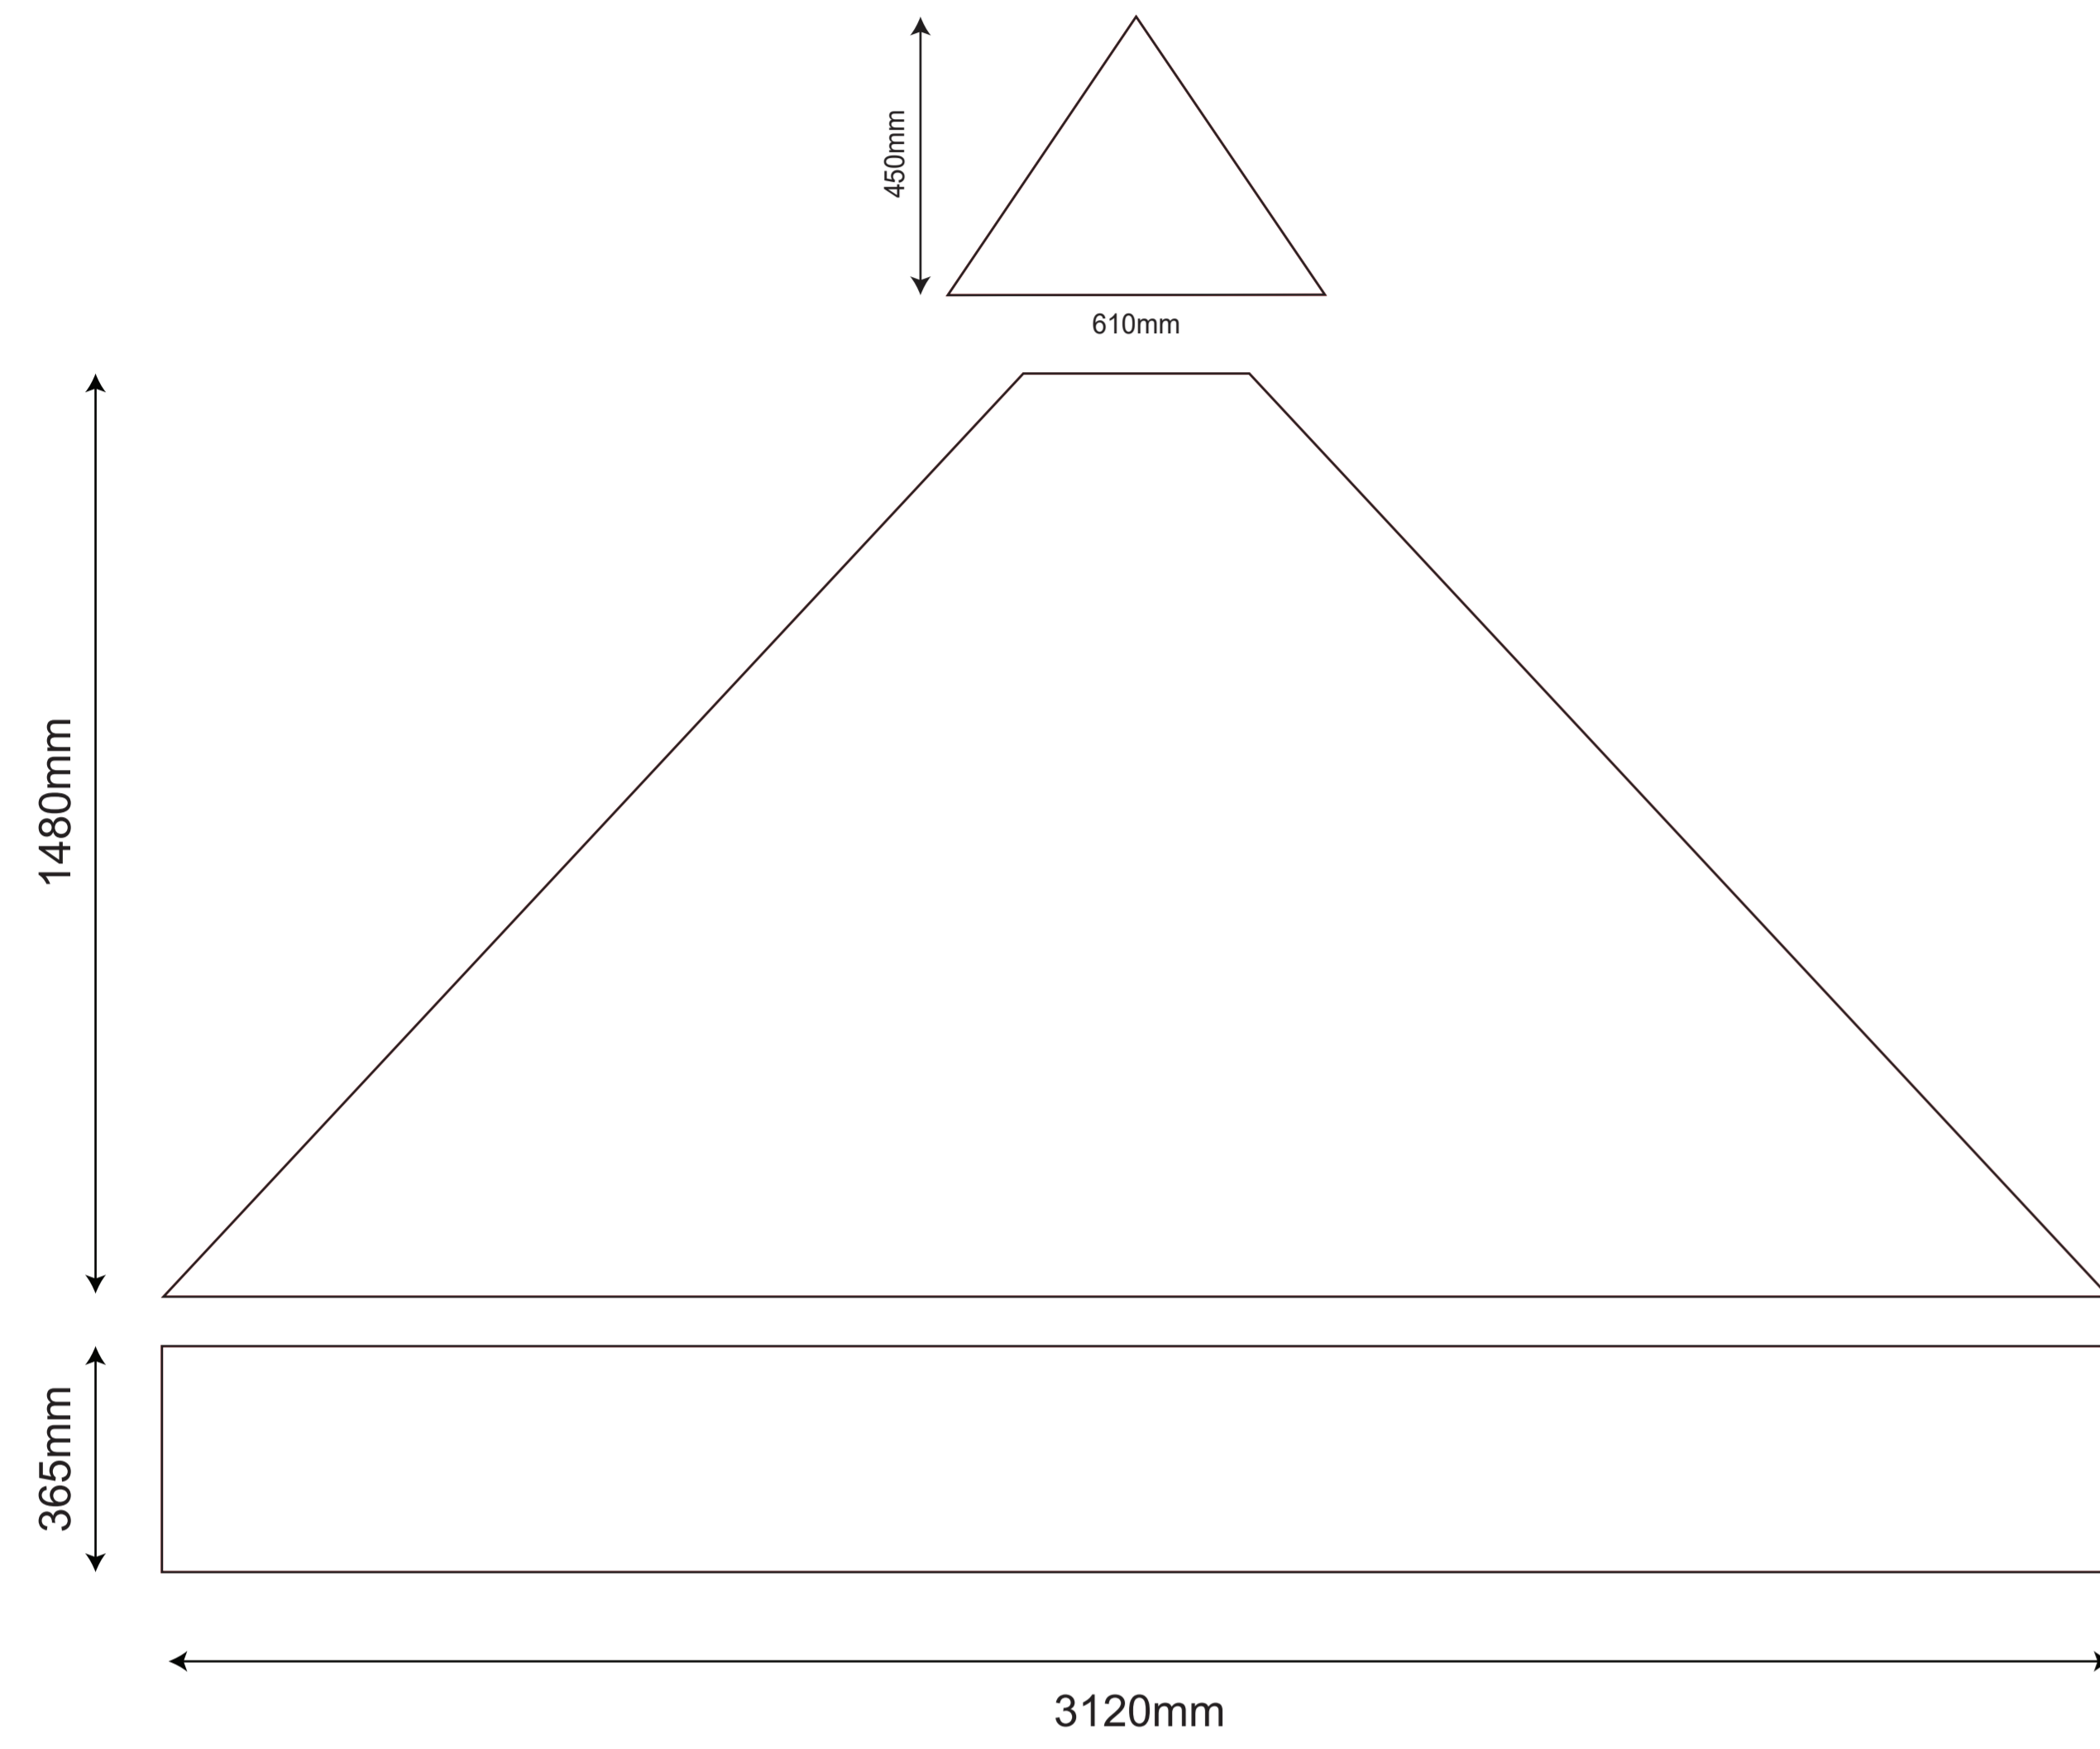

3x3 Rhino Gazebo - Imperial Kit

OUTSIDE OF THE GAZEBO - LEFT SIDE

OUTSIDE OF THE GAZEBO - RIGHT SIDE

OUTSIDE OF THE GAZEBO - BACK SIDE

OUTSIDE OF THE GAZEBO - FRONT SIDE

OUTSIDE OF THE GAZEBO - LEFT SIDE - half wall

OUTSIDE OF THE GAZEBO - RIGHT SIDE - half wall

OUTSIDE OF THE GAZEBO - BACK SIDE - half wall

INSIDE OF THE GAZEBO - LEFT SIDE - half wall

INSIDE OF THE GAZEBO - RIGHT SIDE - half wall

INSIDE OF THE GAZEBO - BACK SIDE - half wall