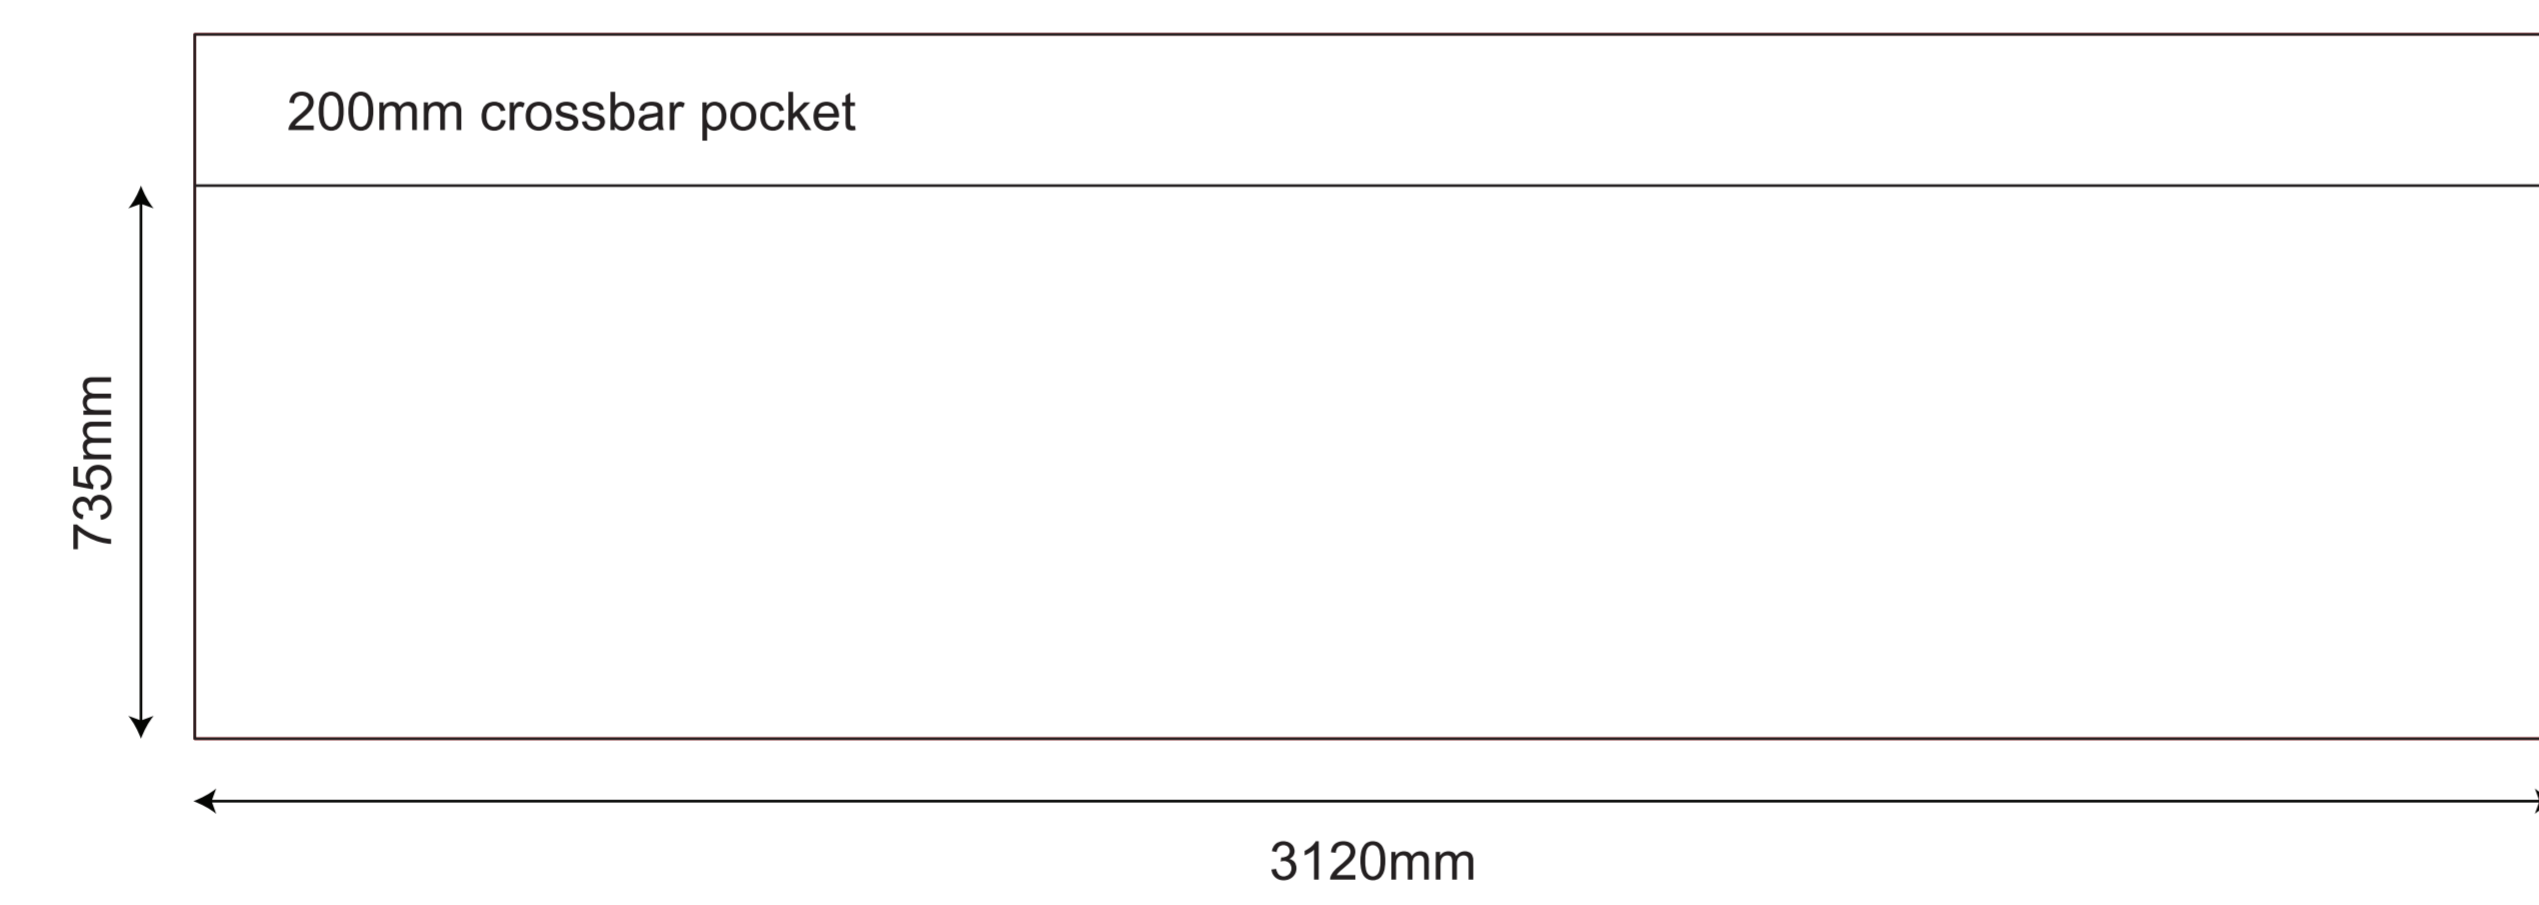

3x3 Rhino Gazebo - Imperial Kit

OUTSIDE OF THE GAZEBO - LEFT SIDE

OUTSIDE OF THE GAZEBO - RIGHT SIDE

OUTSIDE OF THE GAZEBO - BACK SIDE

OUTSIDE OF THE GAZEBO - FRONT SIDE

OUTSIDE OF THE GAZEBO - LEFT SIDE - half wall

OUTSIDE OF THE GAZEBO - RIGHT SIDE - half wall

OUTSIDE OF THE GAZEBO - BACK SIDE - half wall

INSIDE OF THE GAZEBO - LEFT SIDE - half wall

INSIDE OF THE GAZEBO - RIGHT SIDE - half wall

INSIDE OF THE GAZEBO - BACK SIDE - half wall