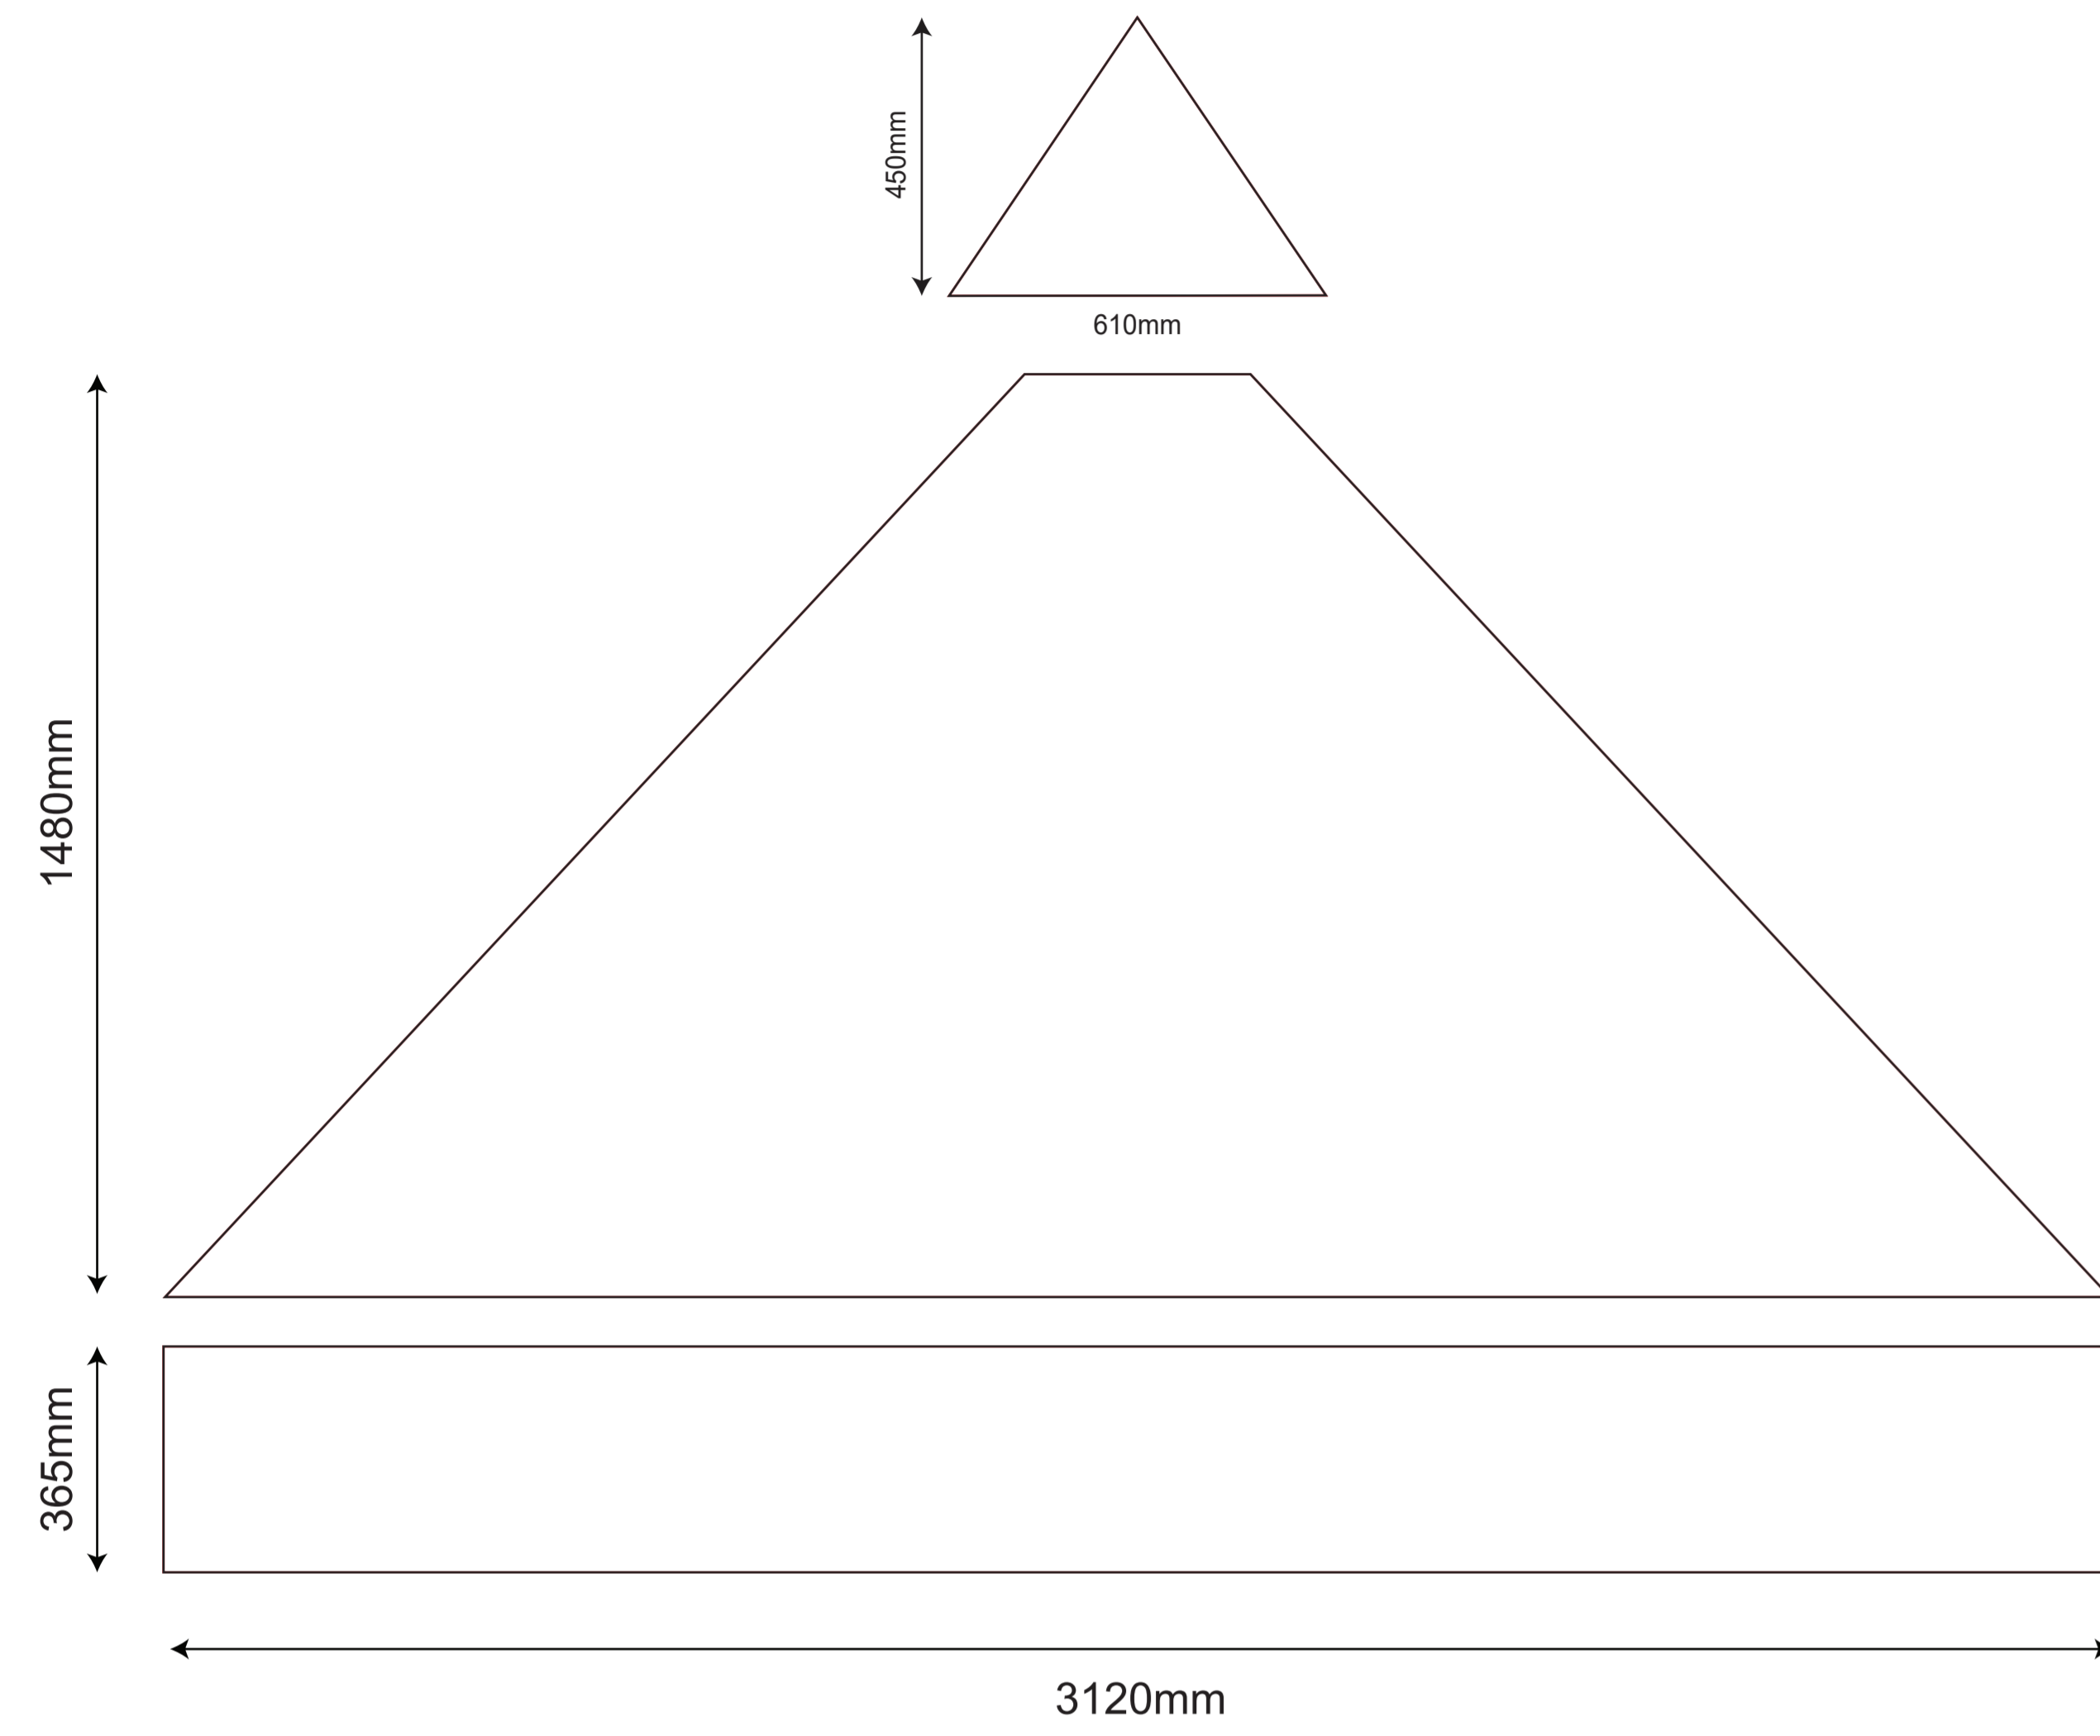

# 3x3 Rhino Gazebo - Standard Plus Kit

OUTSIDE OF THE GAZEBO - LEFT SIDE

OUTSIDE OF THE GAZEBO - RIGHT SIDE

OUTSIDE OF THE GAZEBO - BACK SIDE

OUTSIDE OF THE GAZEBO - FRONT SIDE

OUTSIDE OF THE GAZEBO - BACK SIDE - half wall

INSIDE OF THE GAZEBO - BACK SIDE - half wall