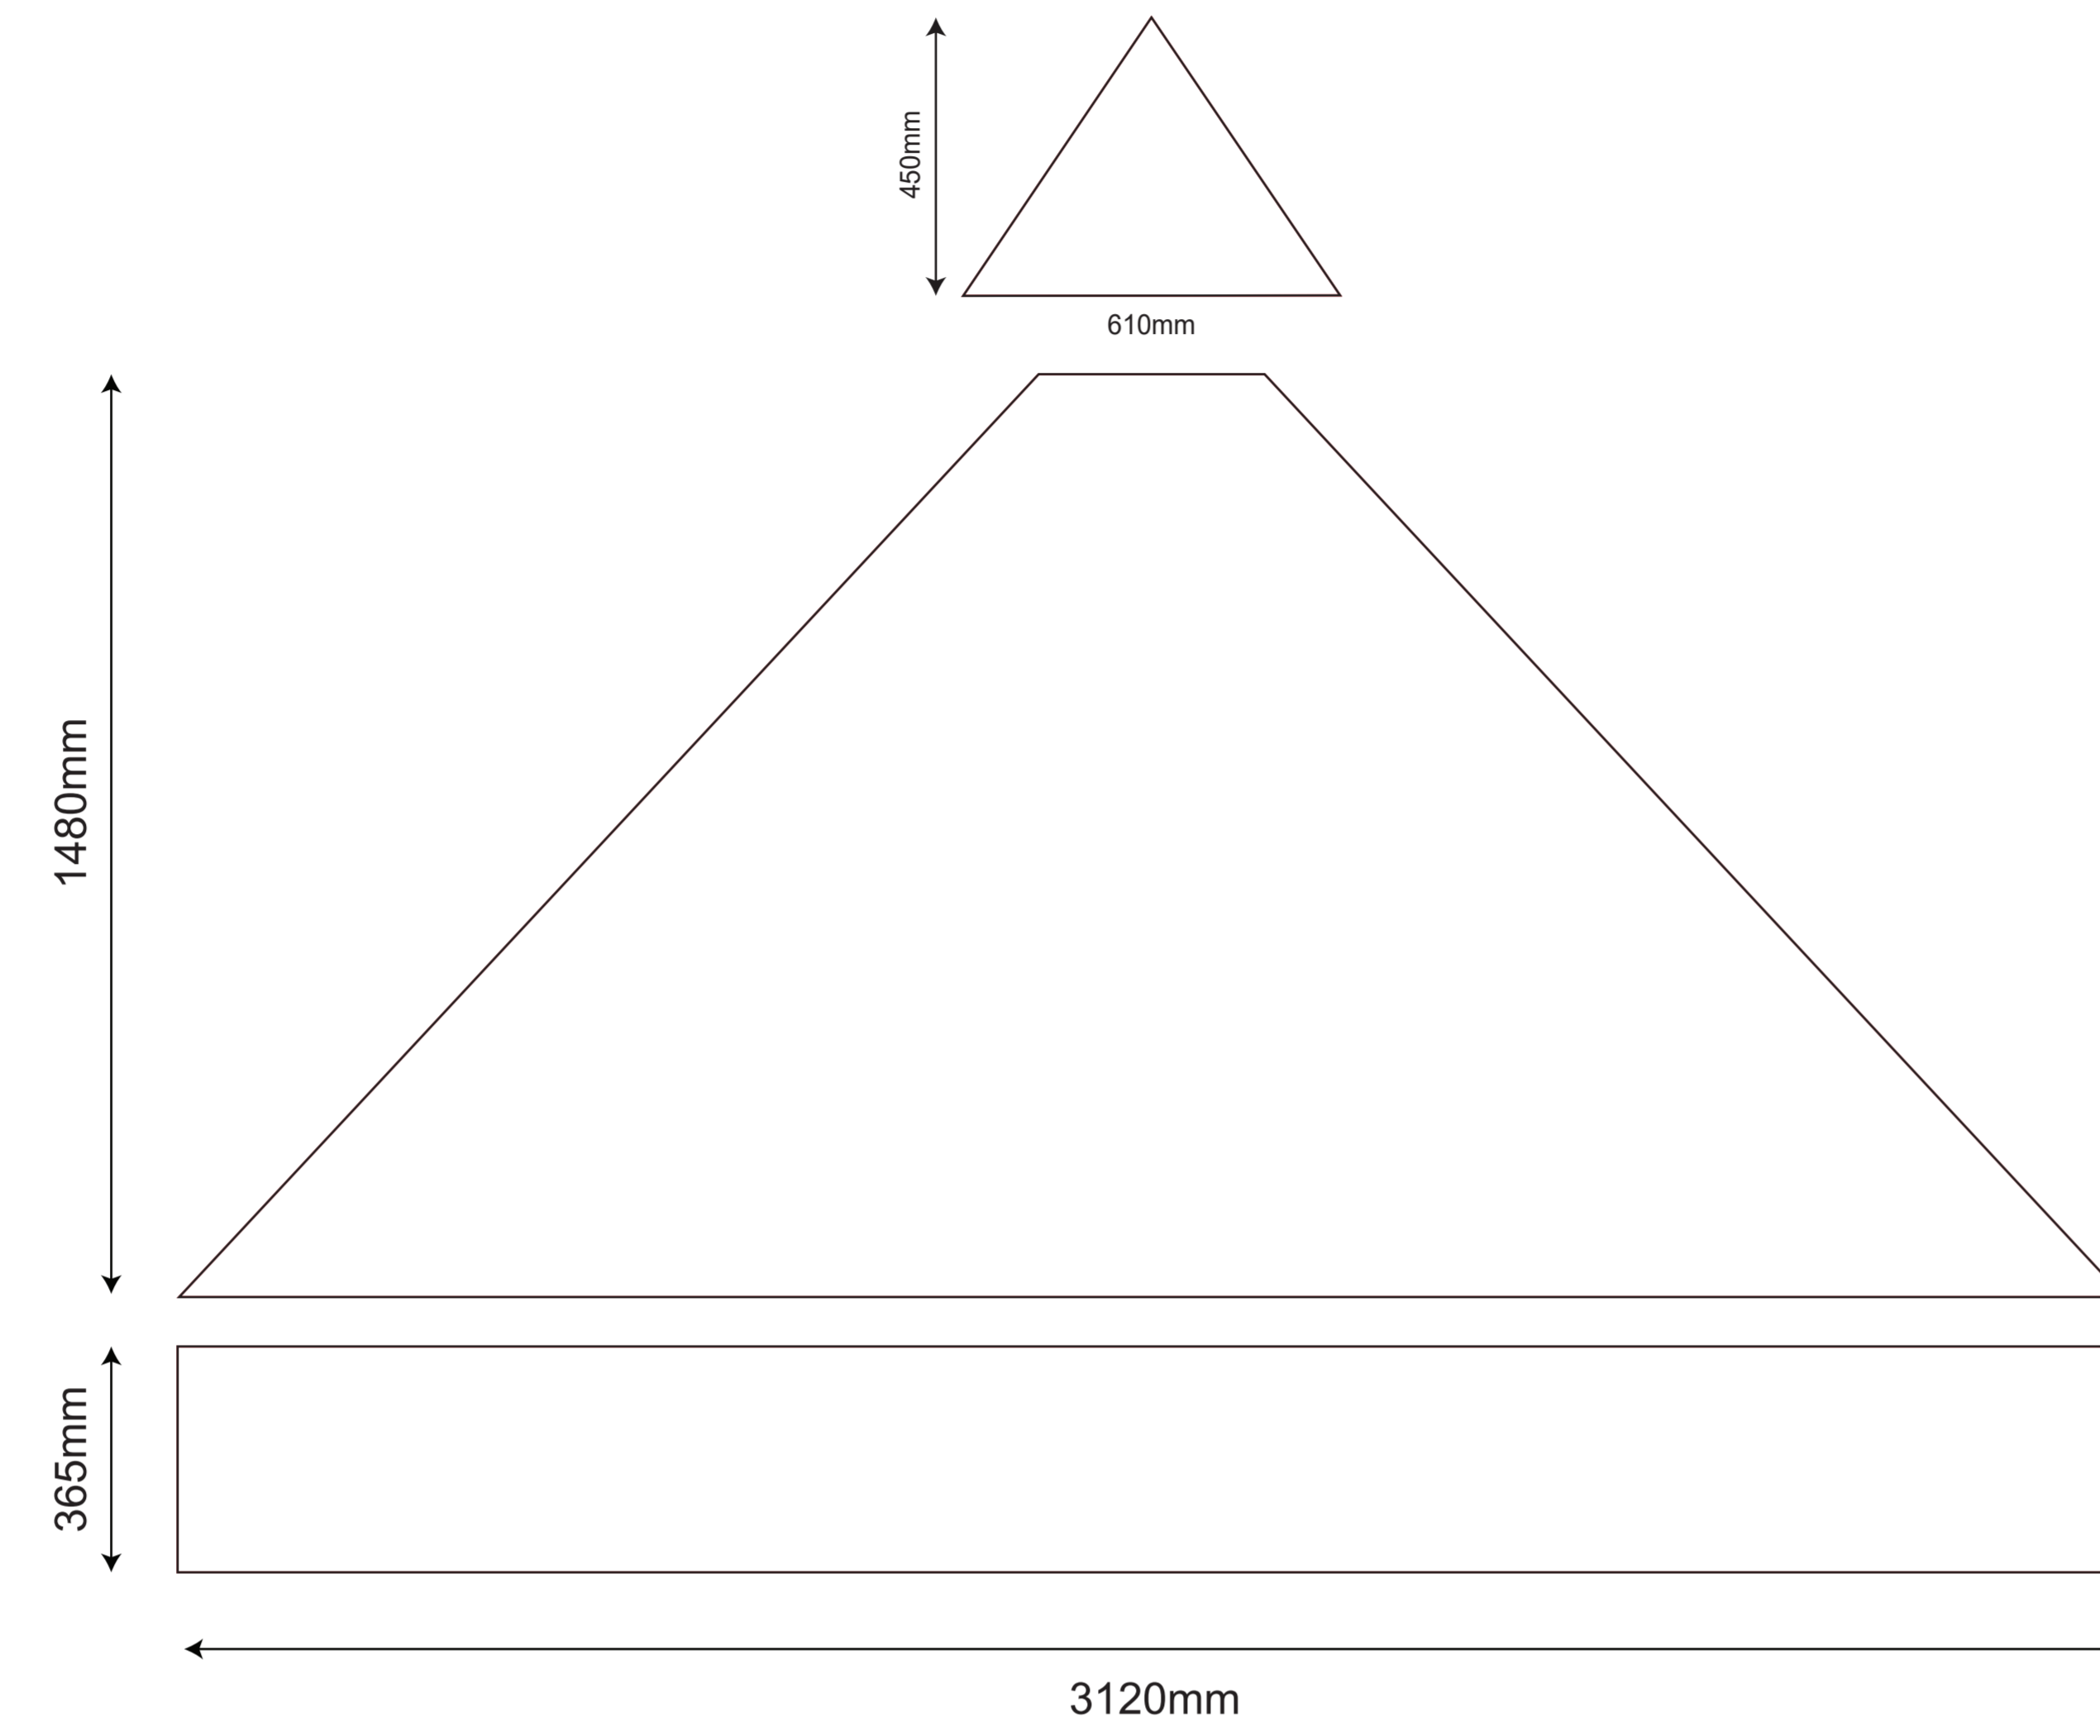

# 3x3 Rhino Gazebo - Standard Plus Kit

OUTSIDE OF THE GAZEBO - LEFT SIDE

OUTSIDE OF THE GAZEBO - RIGHT SIDE

OUTSIDE OF THE GAZEBO - BACK SIDE

OUTSIDE OF THE GAZEBO - FRONT SIDE

OUTSIDE OF THE GAZEBO - BACK SIDE - half wall

INSIDE OF THE GAZEBO - BACK SIDE - half wall