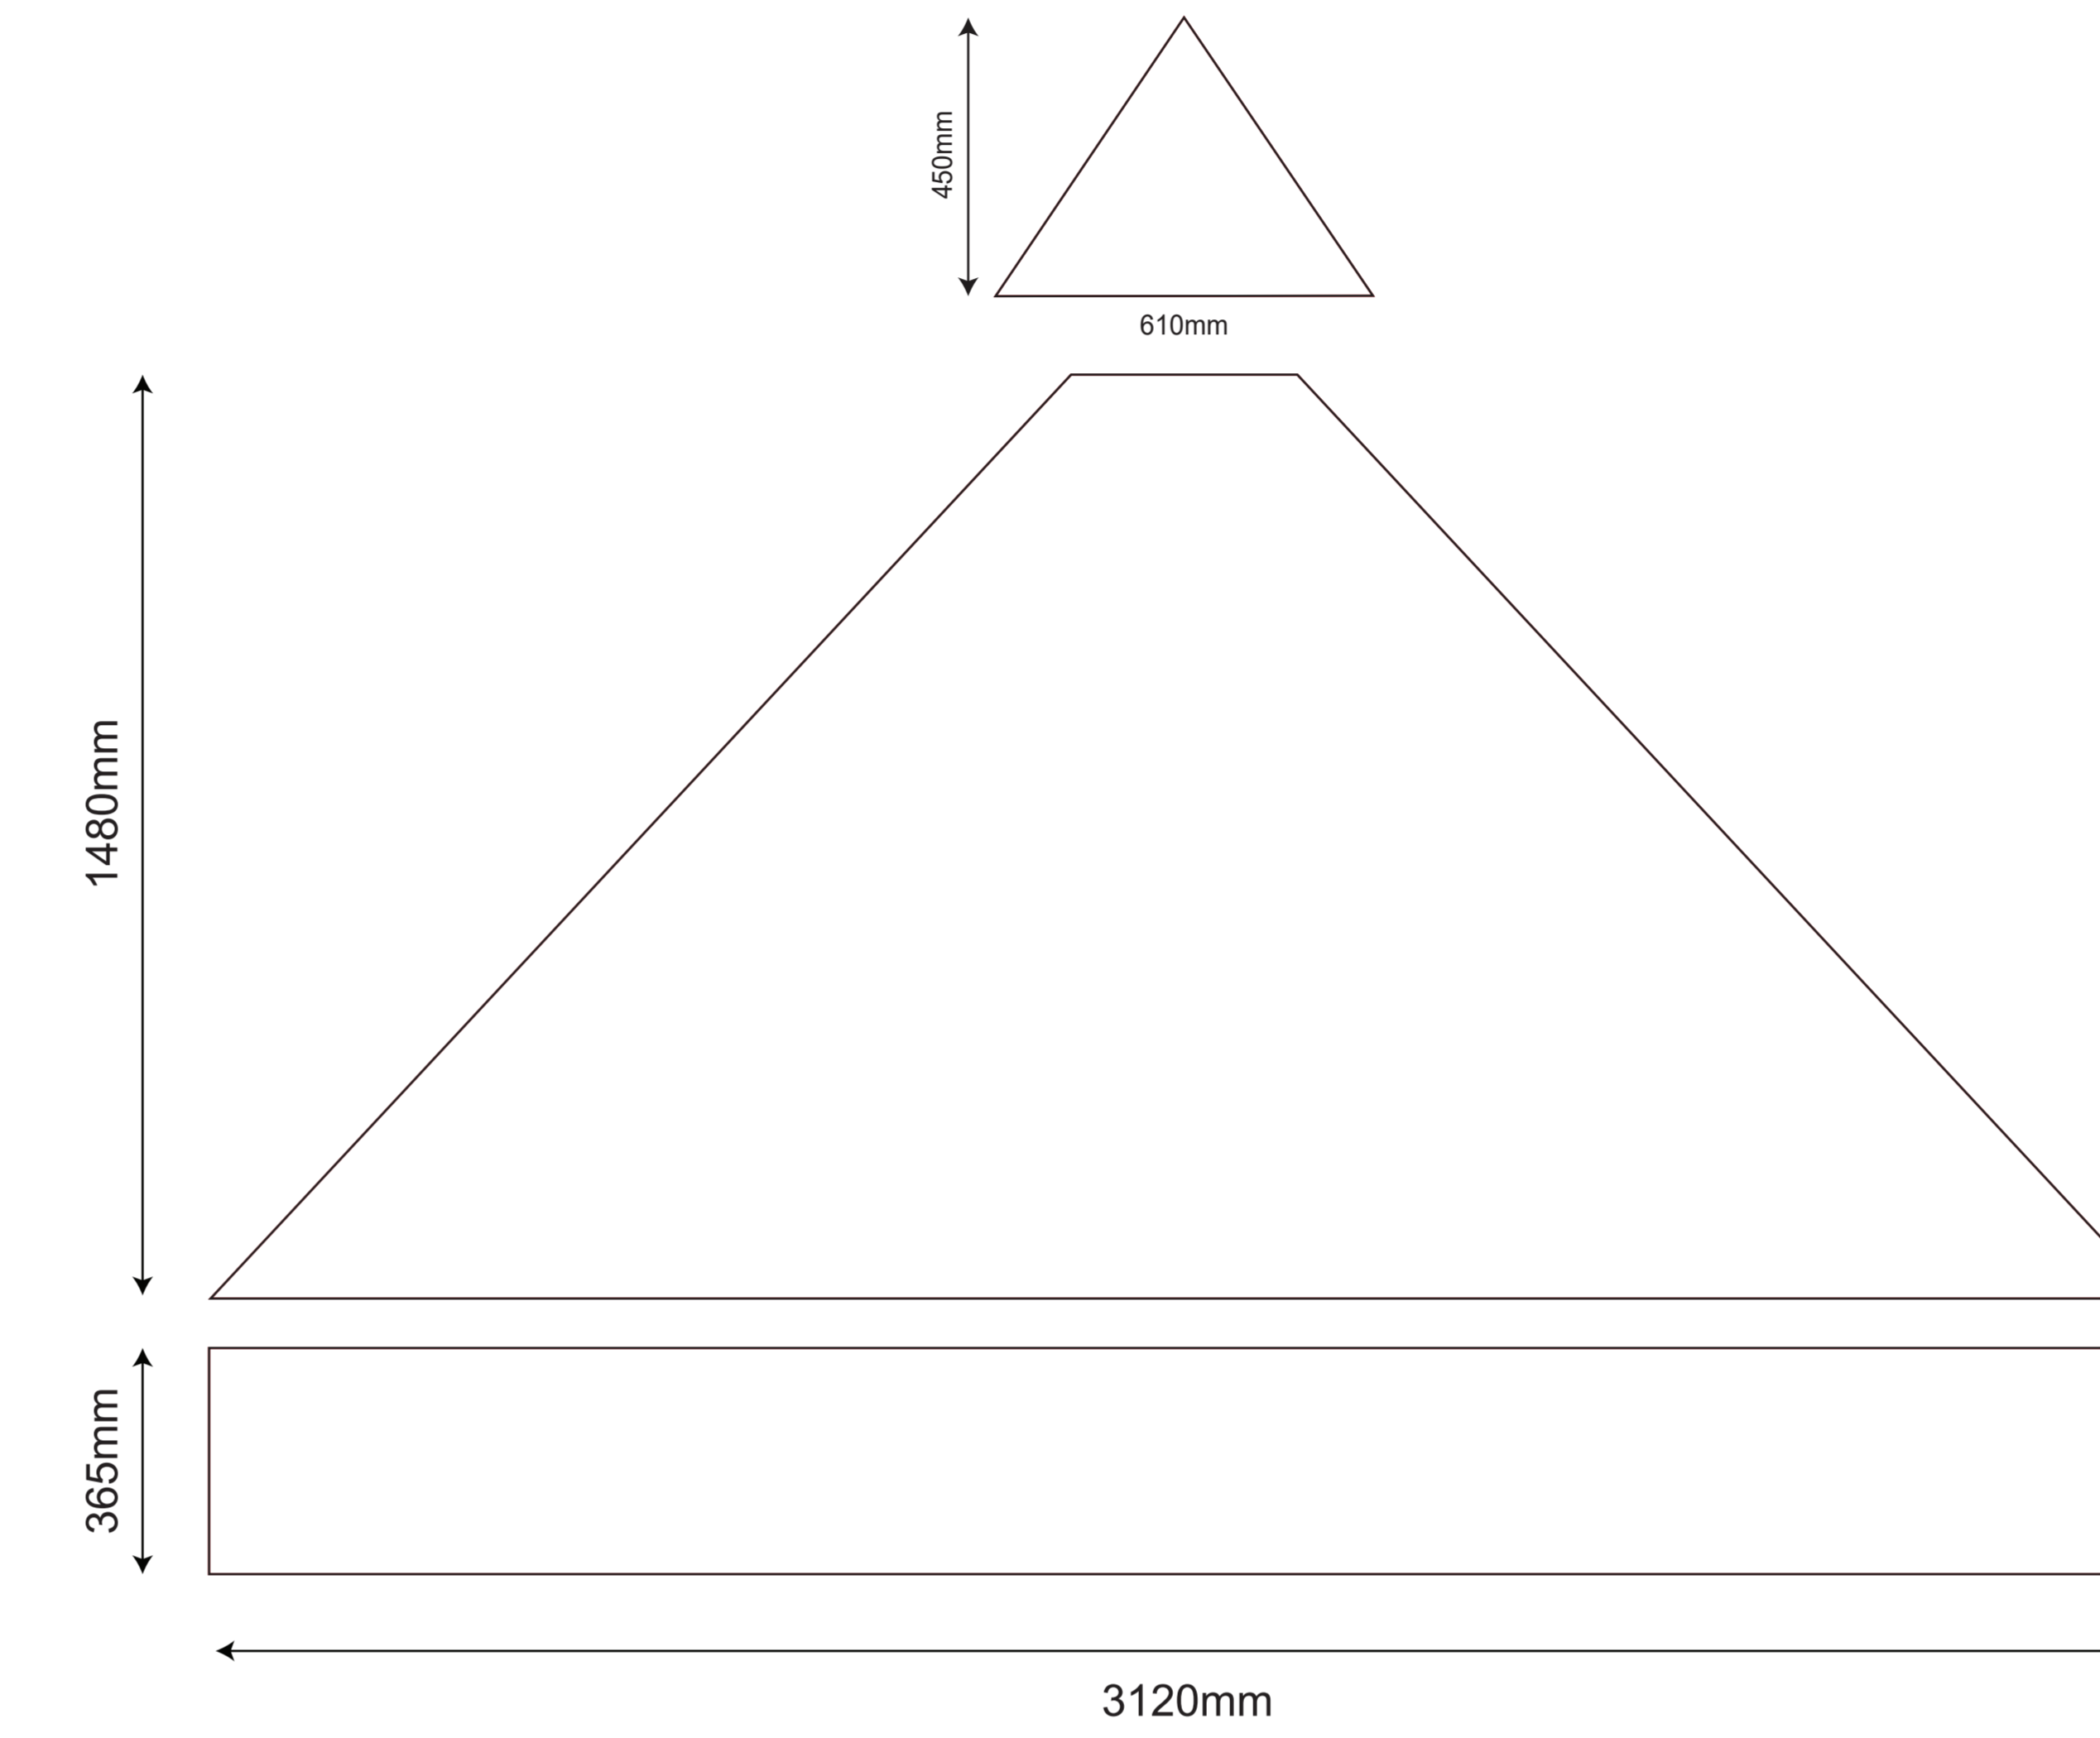

# 3x3 Rhino Gazebo - Standard Plus Kit

OUTSIDE OF THE GAZEBO - LEFT SIDE

OUTSIDE OF THE GAZEBO - RIGHT SIDE

OUTSIDE OF THE GAZEBO - BACK SIDE

OUTSIDE OF THE GAZEBO - FRONT SIDE

OUTSIDE OF THE GAZEBO - BACK SIDE - half wall

INSIDE OF THE GAZEBO - BACK SIDE - half wall