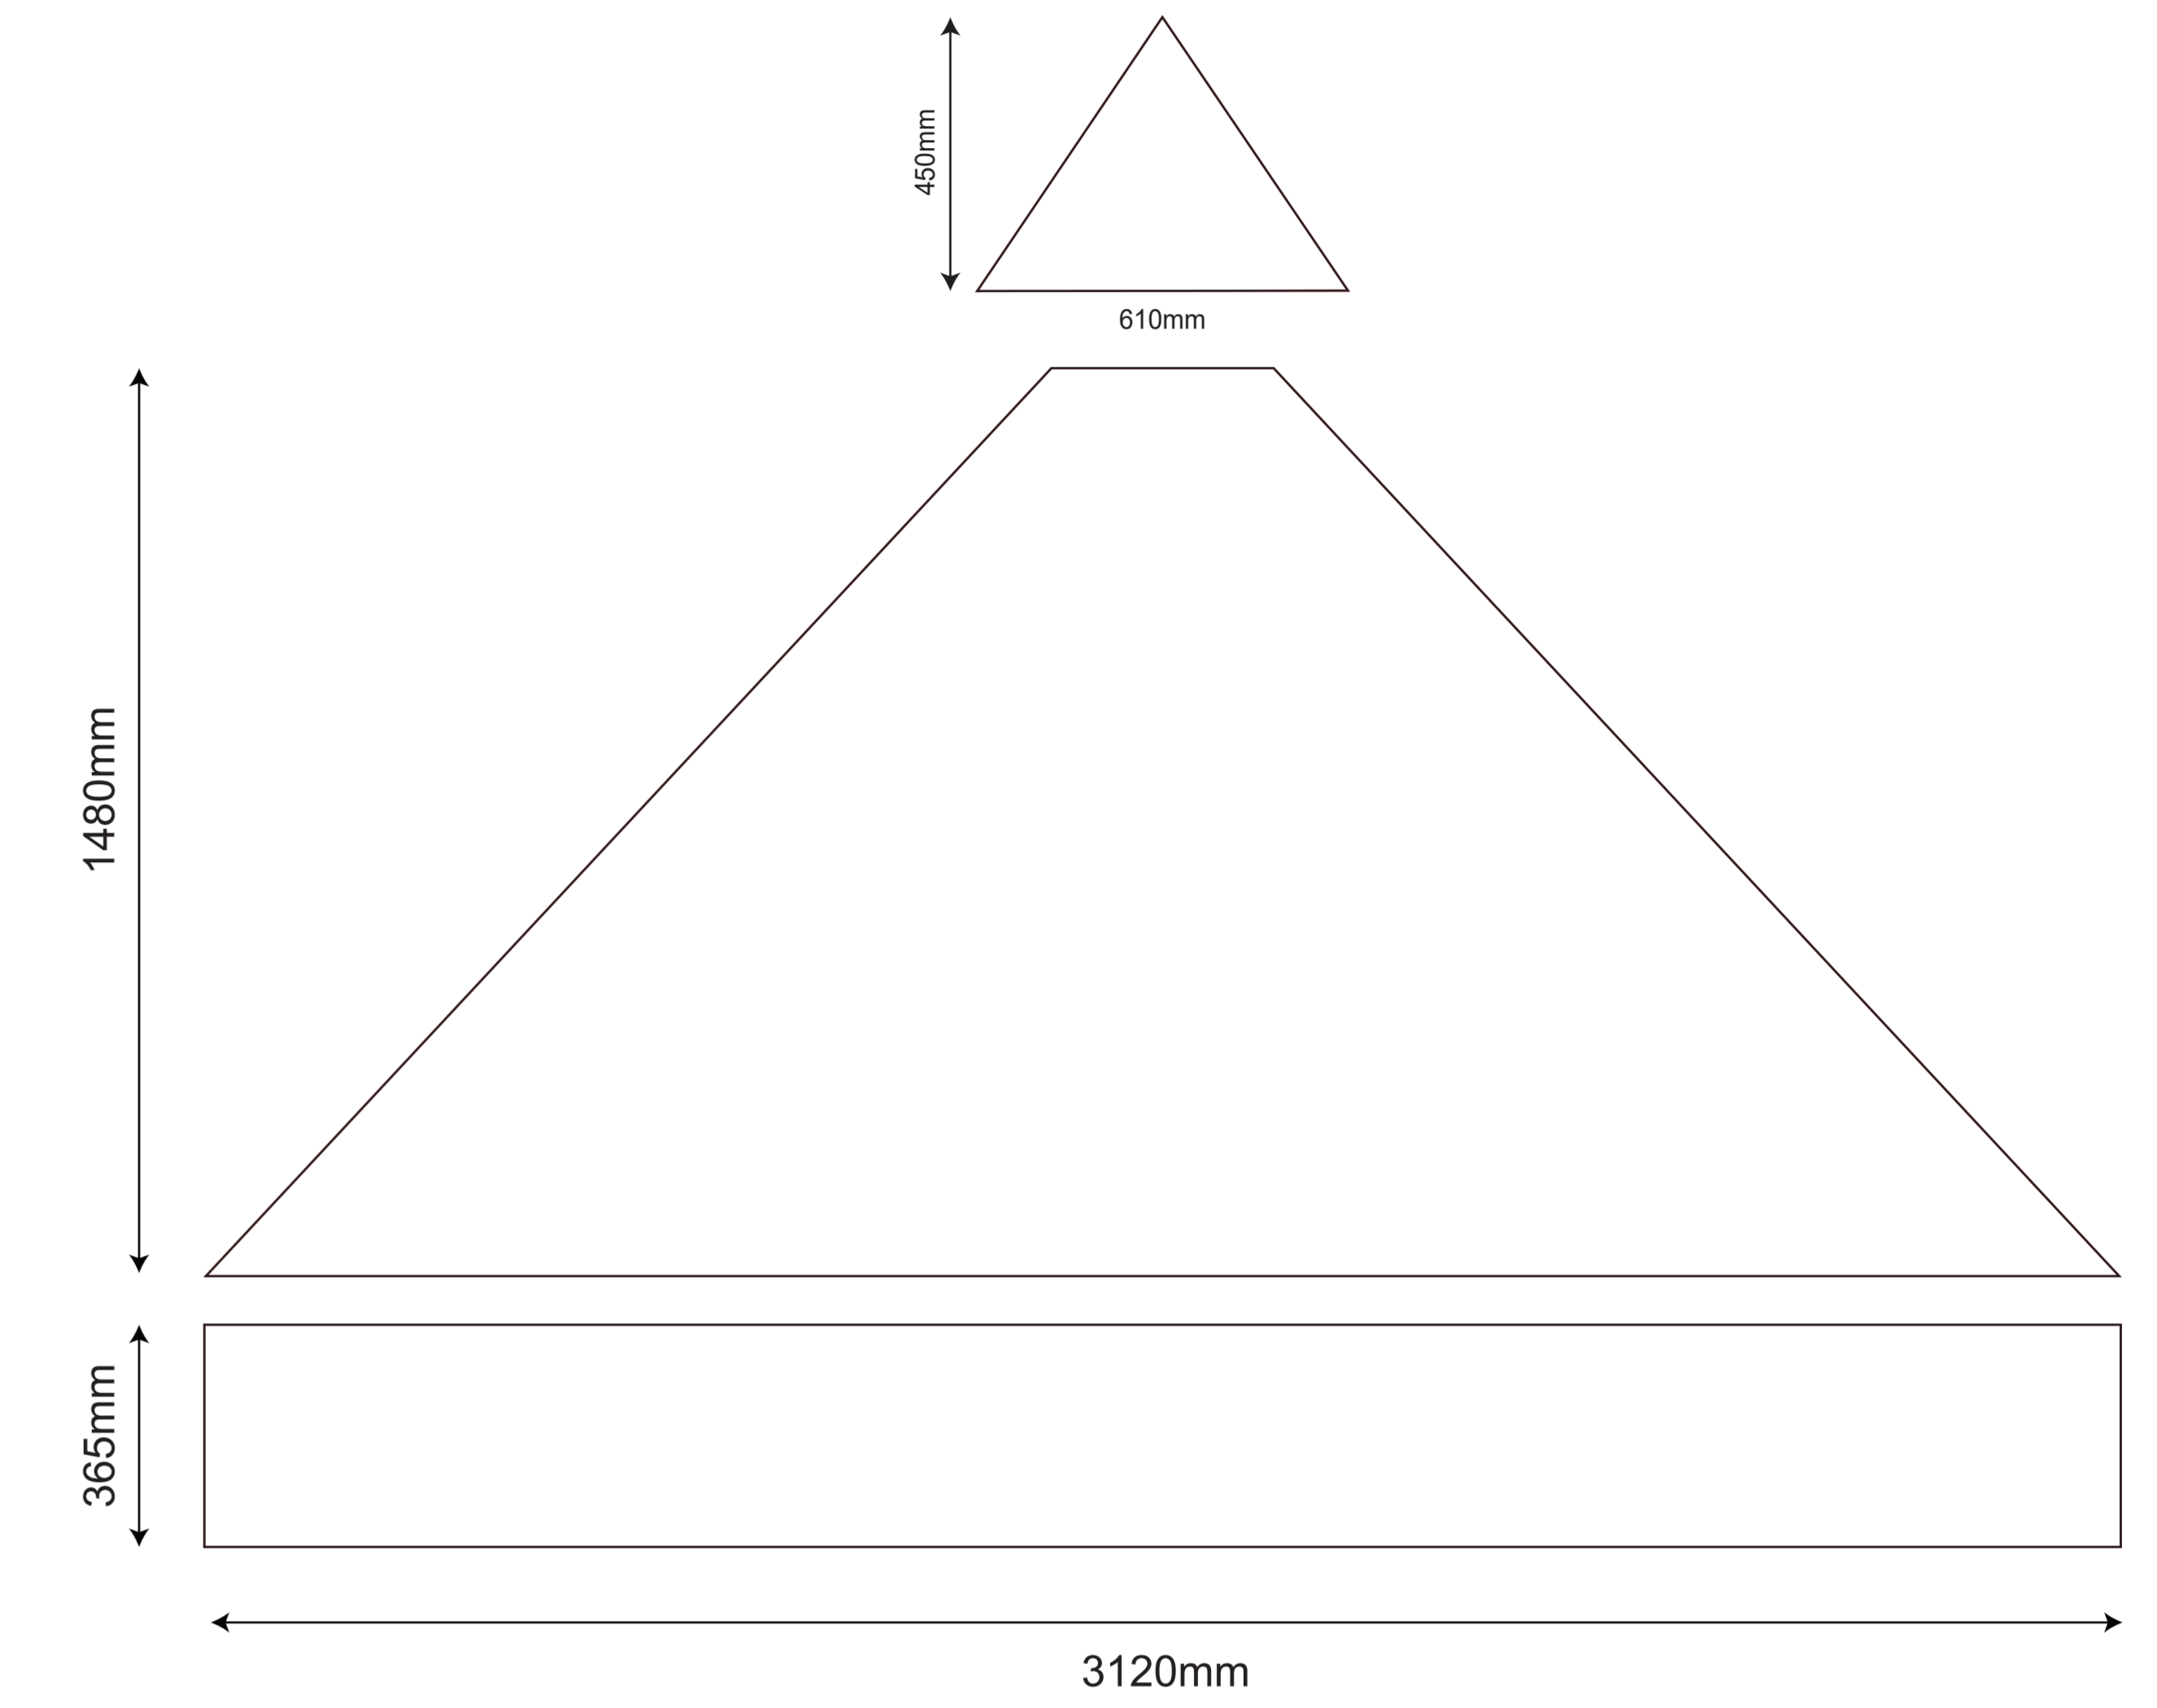

# 3x3 Rhino Gazebo - Standard Plus Kit

OUTSIDE OF THE GAZEBO - LEFT SIDE

OUTSIDE OF THE GAZEBO - RIGHT SIDE

OUTSIDE OF THE GAZEBO - BACK SIDE

OUTSIDE OF THE GAZEBO - FRONT SIDE

OUTSIDE OF THE GAZEBO - BACK SIDE - half wall

INSIDE OF THE GAZEBO - BACK SIDE - half wall