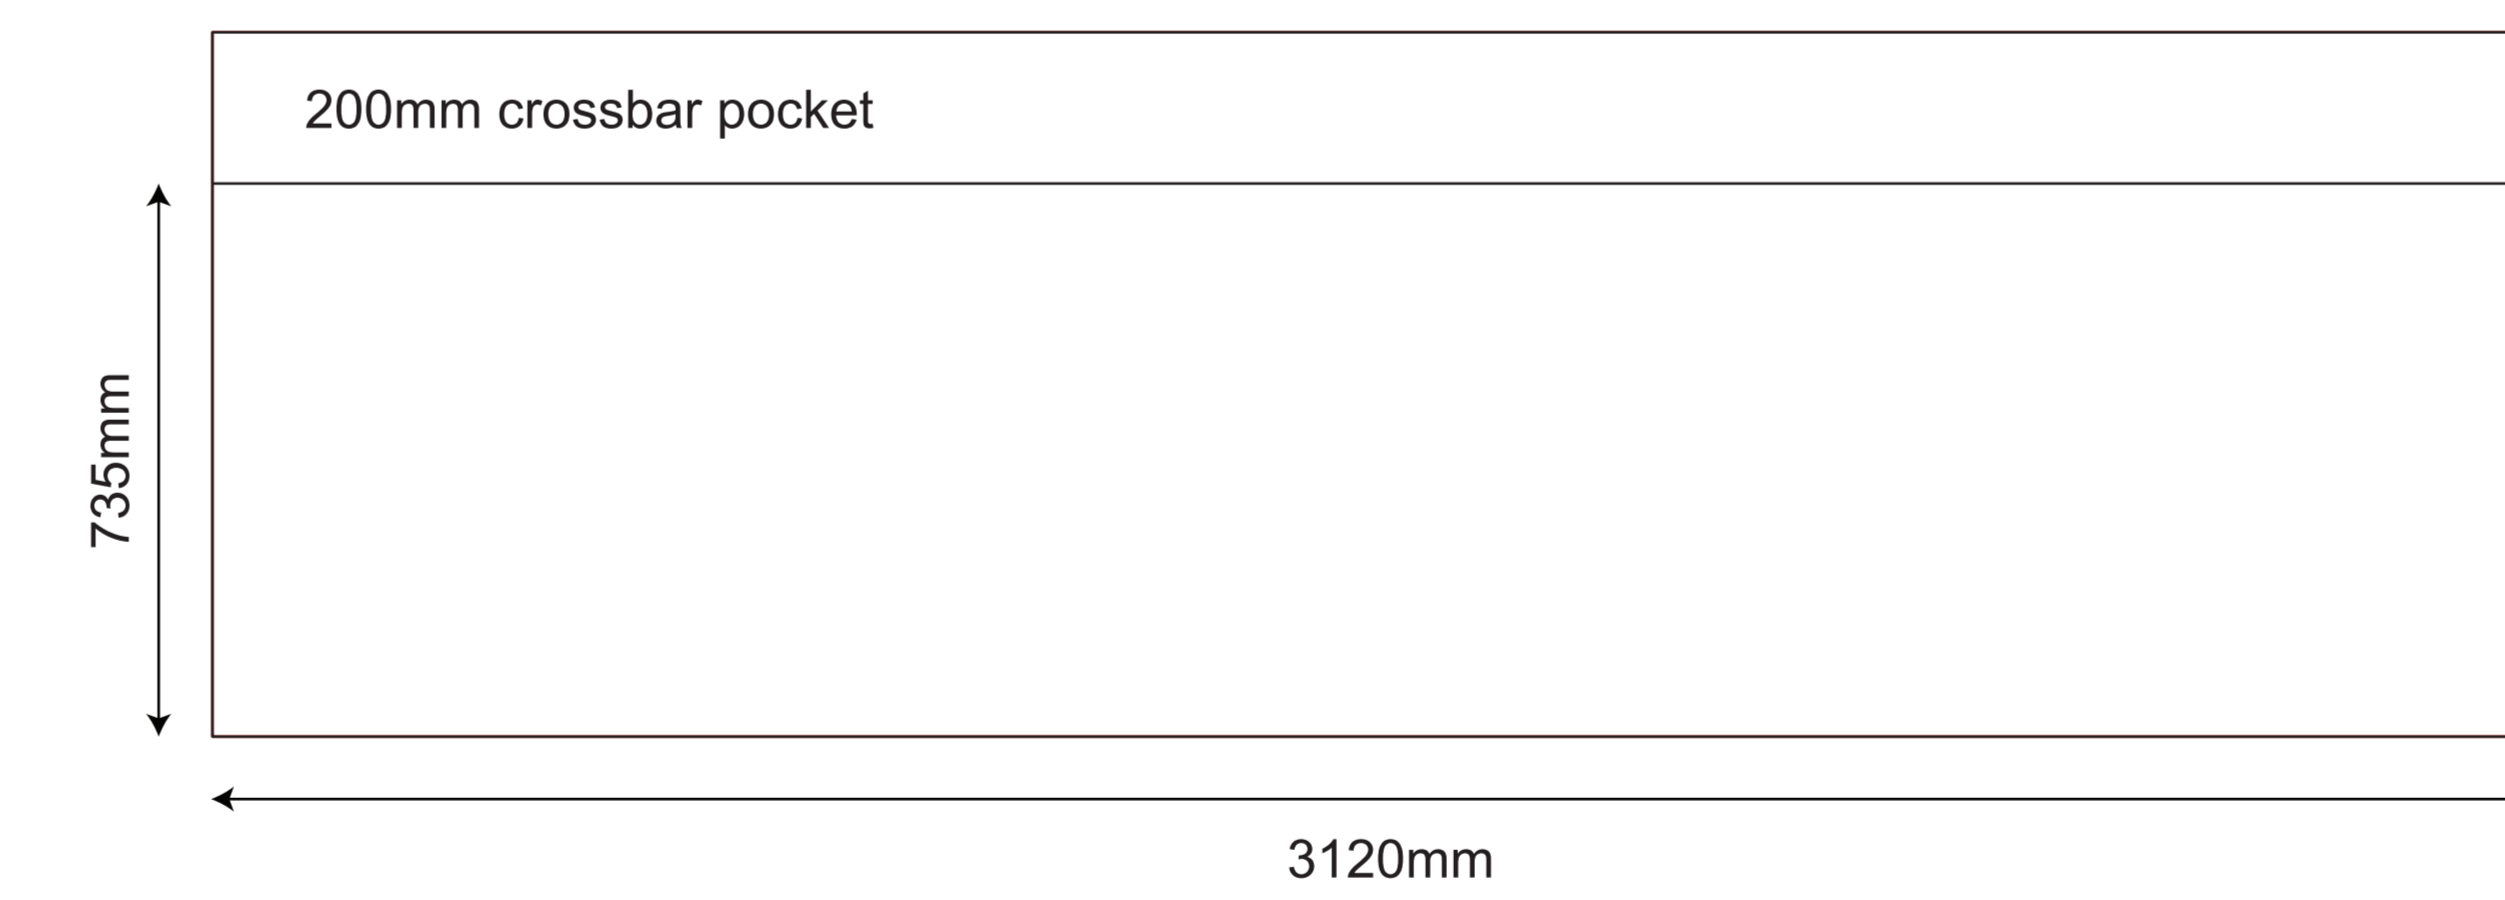

# 3x3 Rhino Gazebo - Standard Plus Kit

OUTSIDE OF THE GAZEBO - LEFT SIDE

OUTSIDE OF THE GAZEBO - RIGHT SIDE

OUTSIDE OF THE GAZEBO - BACK SIDE

OUTSIDE OF THE GAZEBO - FRONT SIDE

OUTSIDE OF THE GAZEBO - BACK SIDE - half wall

INSIDE OF THE GAZEBO - BACK SIDE - half wall