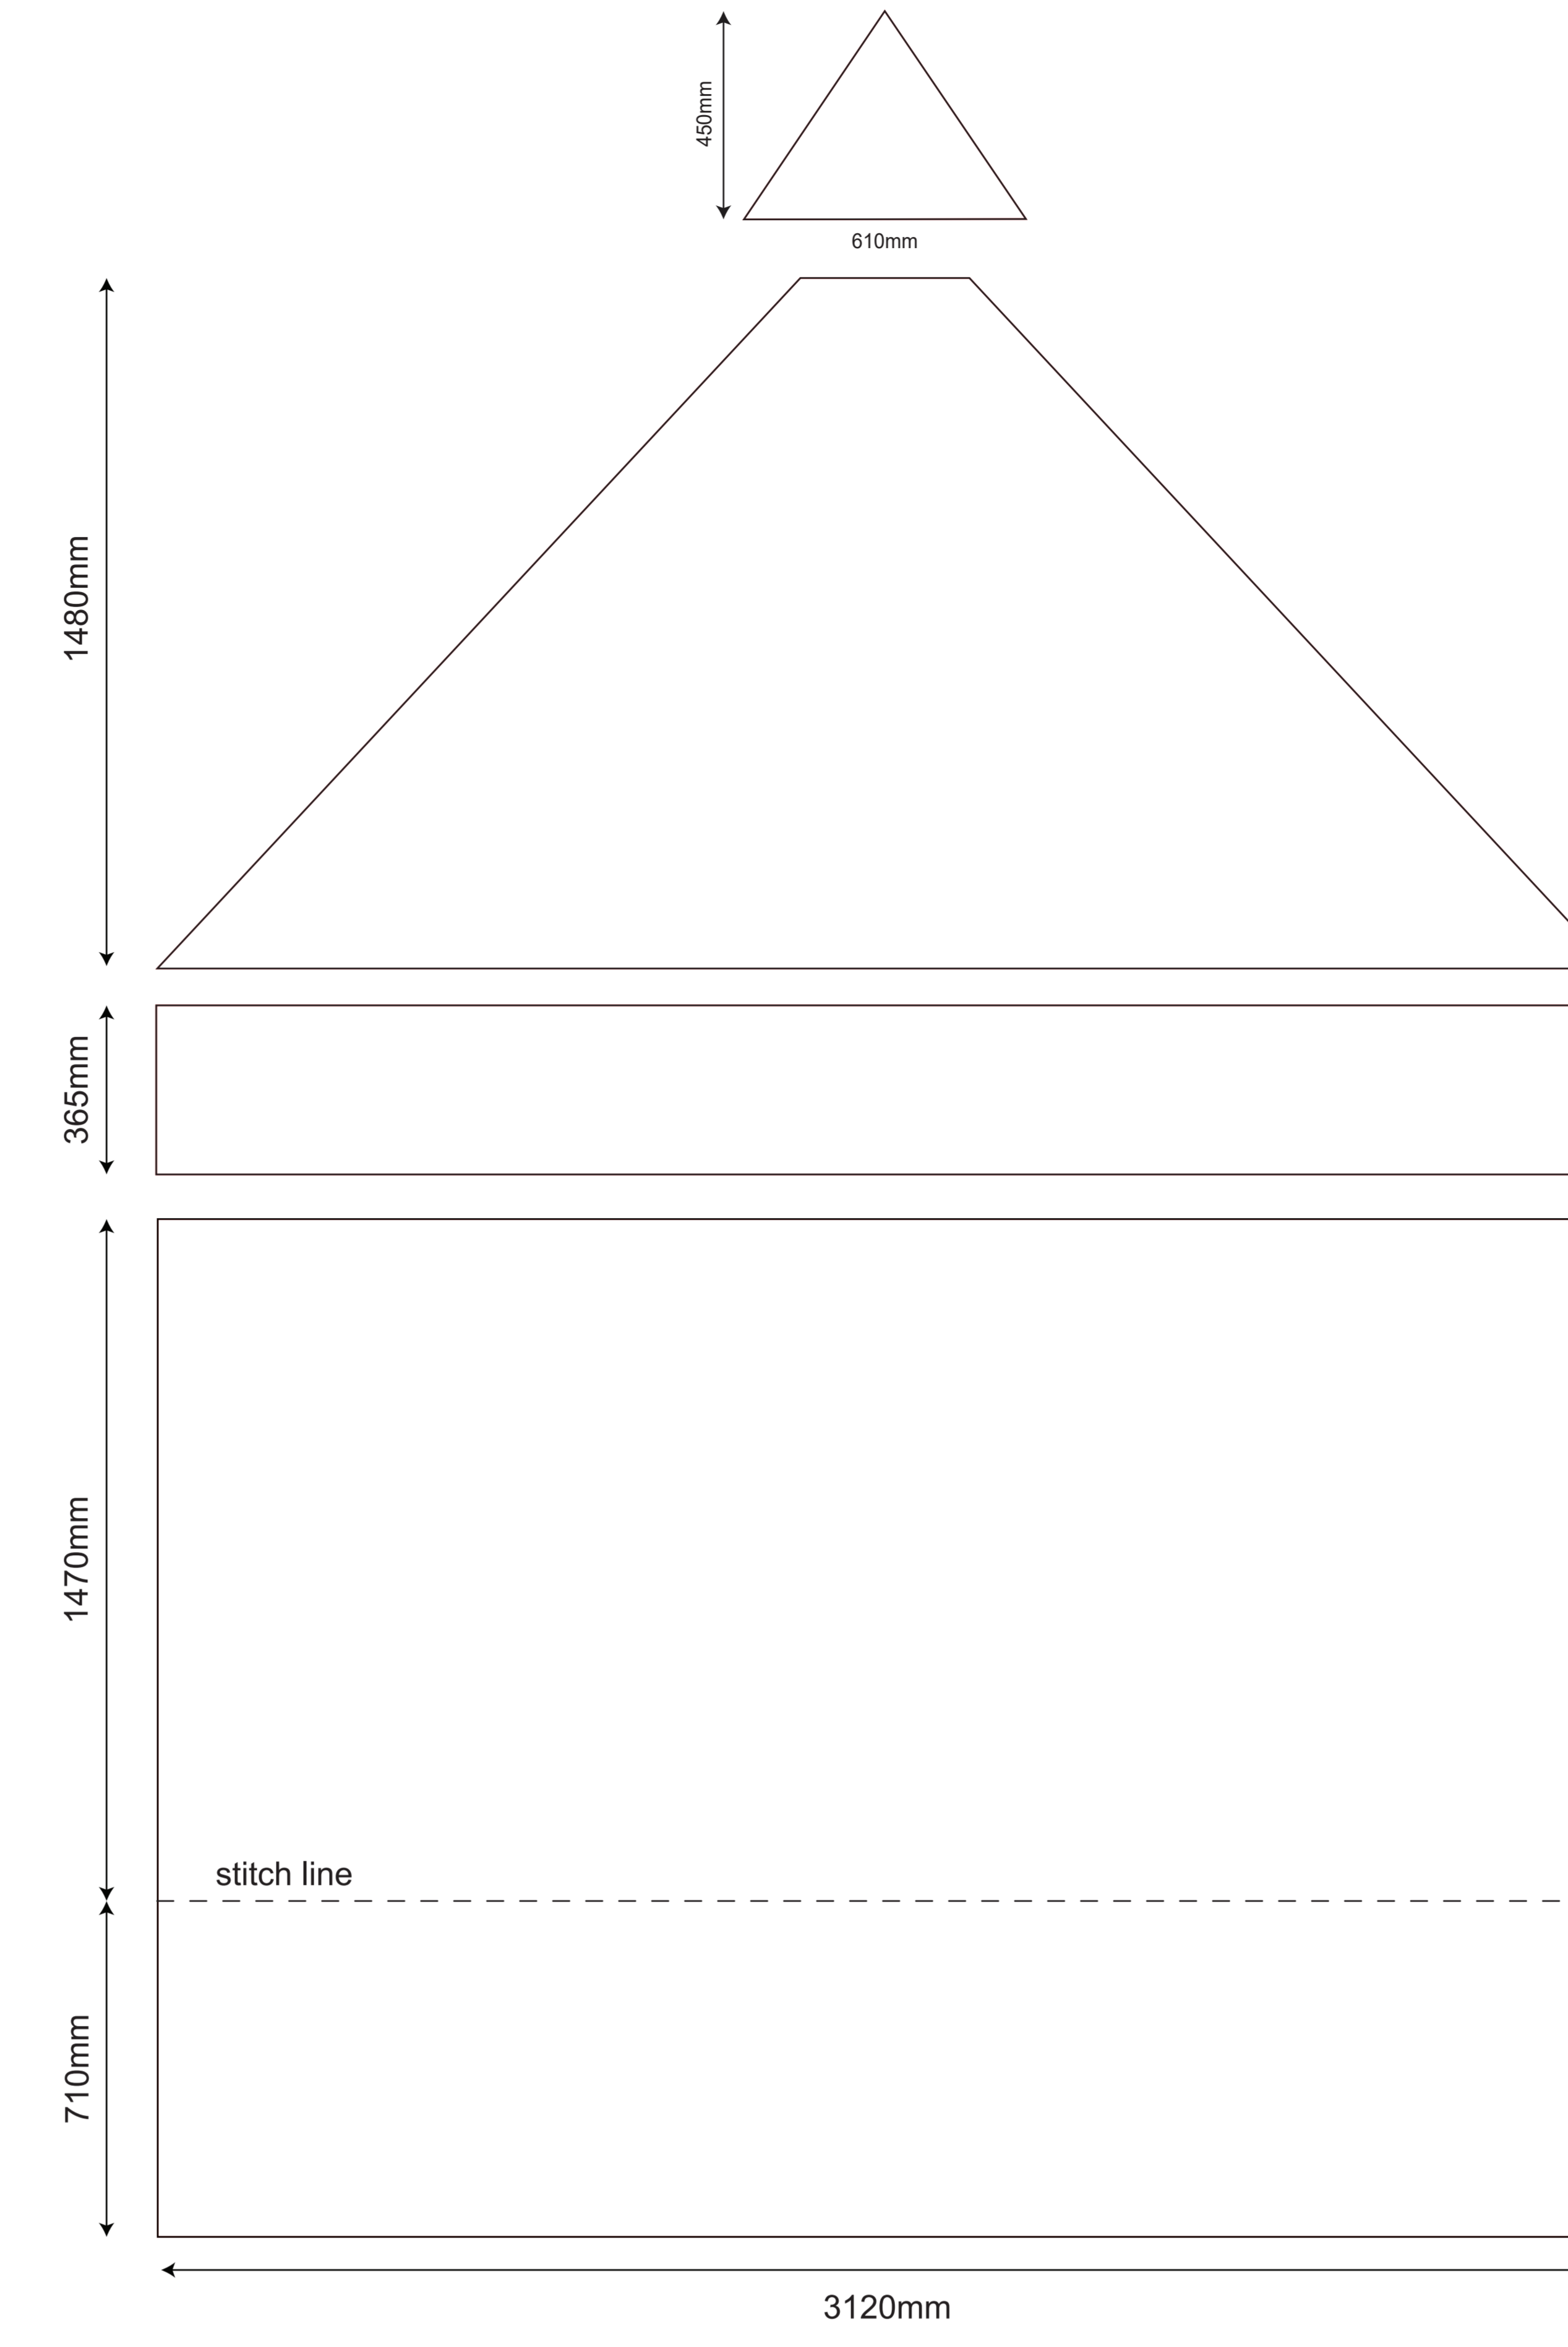

# 3x3 Rhino Gazebo - Vision Kit

OUTSIDE OF THE GAZEBO - LEFT SIDE

OUTSIDE OF THE GAZEBO - RIGHT SIDE

OUTSIDE OF THE GAZEBO - BACK SIDE

OUTSIDE OF THE GAZEBO - FRONT SIDE

INSIDE OF THE GAZEBO - BACK WALL

OUTSIDE OF THE GAZEBO - LEFT SIDE - half wall

OUTSIDE OF THE GAZEBO - RIGHT SIDE - half wall

INSIDE OF THE GAZEBO - LEFT SIDE - half wall

INSIDE OF THE GAZEBO - RIGHT SIDE - half wall