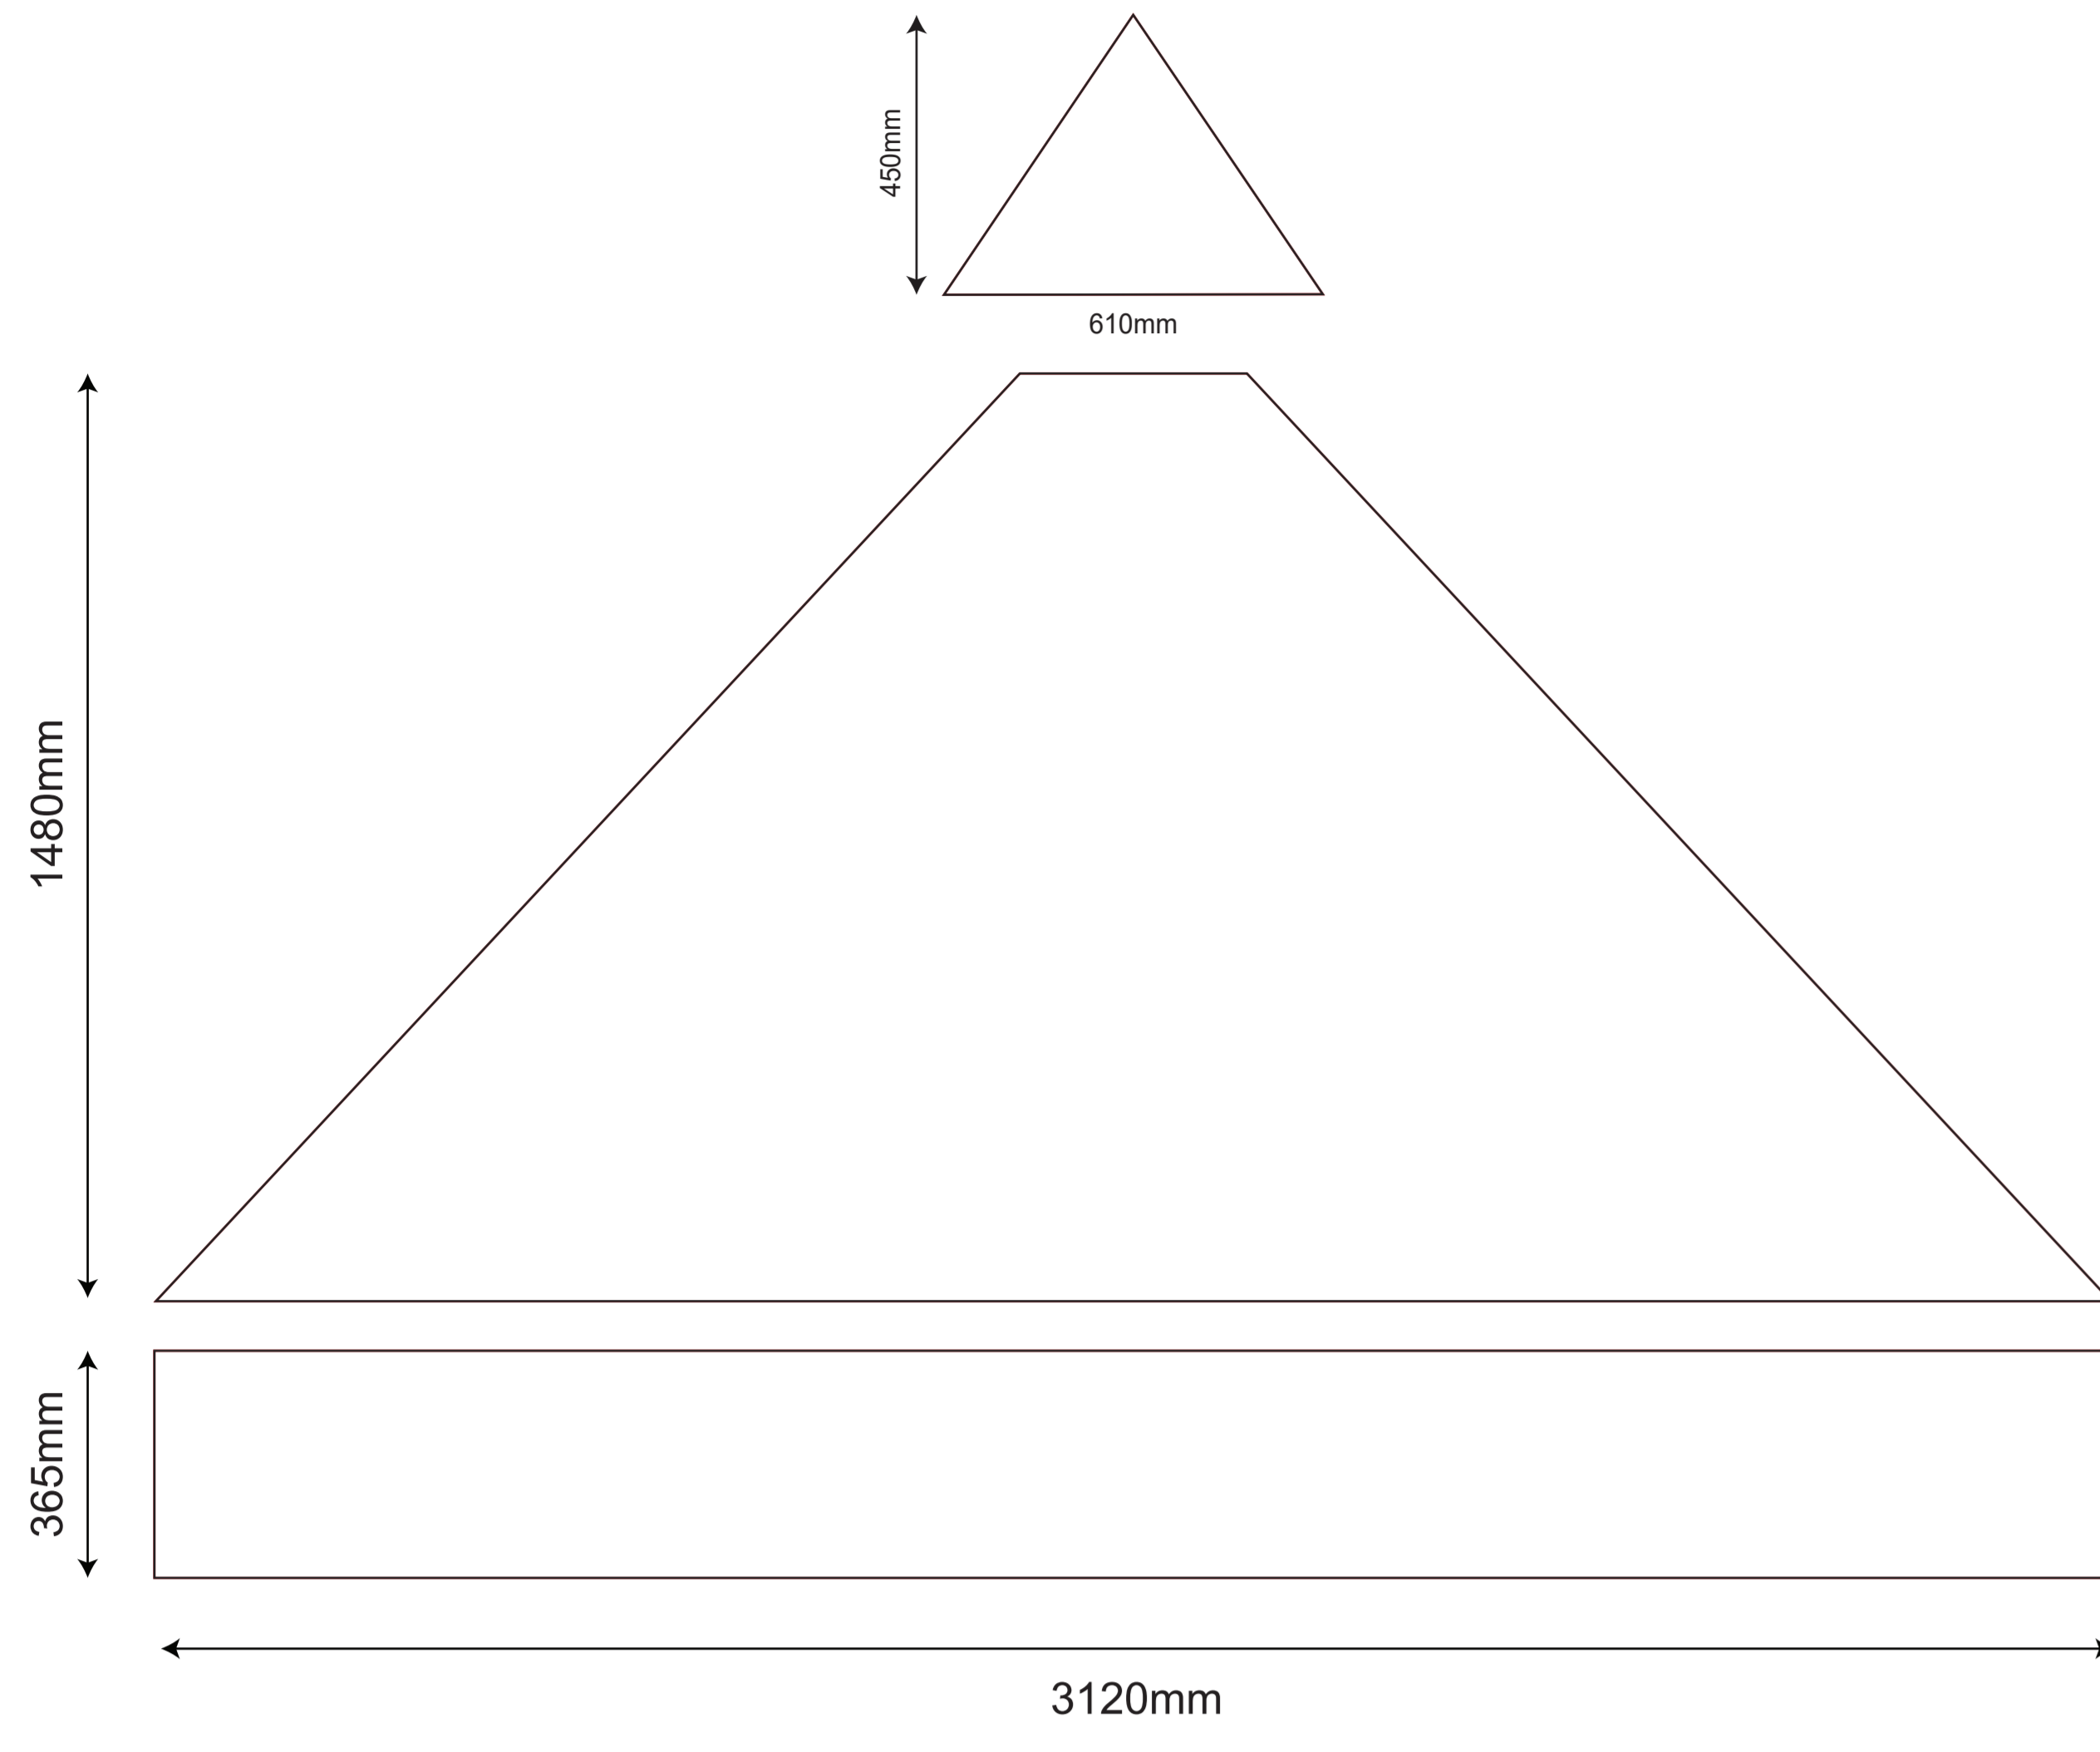

# 3x3 Rhino Gazebo - Vision Kit

OUTSIDE OF THE GAZEBO - LEFT SIDE

OUTSIDE OF THE GAZEBO - RIGHT SIDE

OUTSIDE OF THE GAZEBO - BACK SIDE

OUTSIDE OF THE GAZEBO - FRONT SIDE

INSIDE OF THE GAZEBO - BACK WALL

OUTSIDE OF THE GAZEBO - LEFT SIDE - half wall

OUTSIDE OF THE GAZEBO - RIGHT SIDE - half wall

INSIDE OF THE GAZEBO - LEFT SIDE - half wall

INSIDE OF THE GAZEBO - RIGHT SIDE - half wall