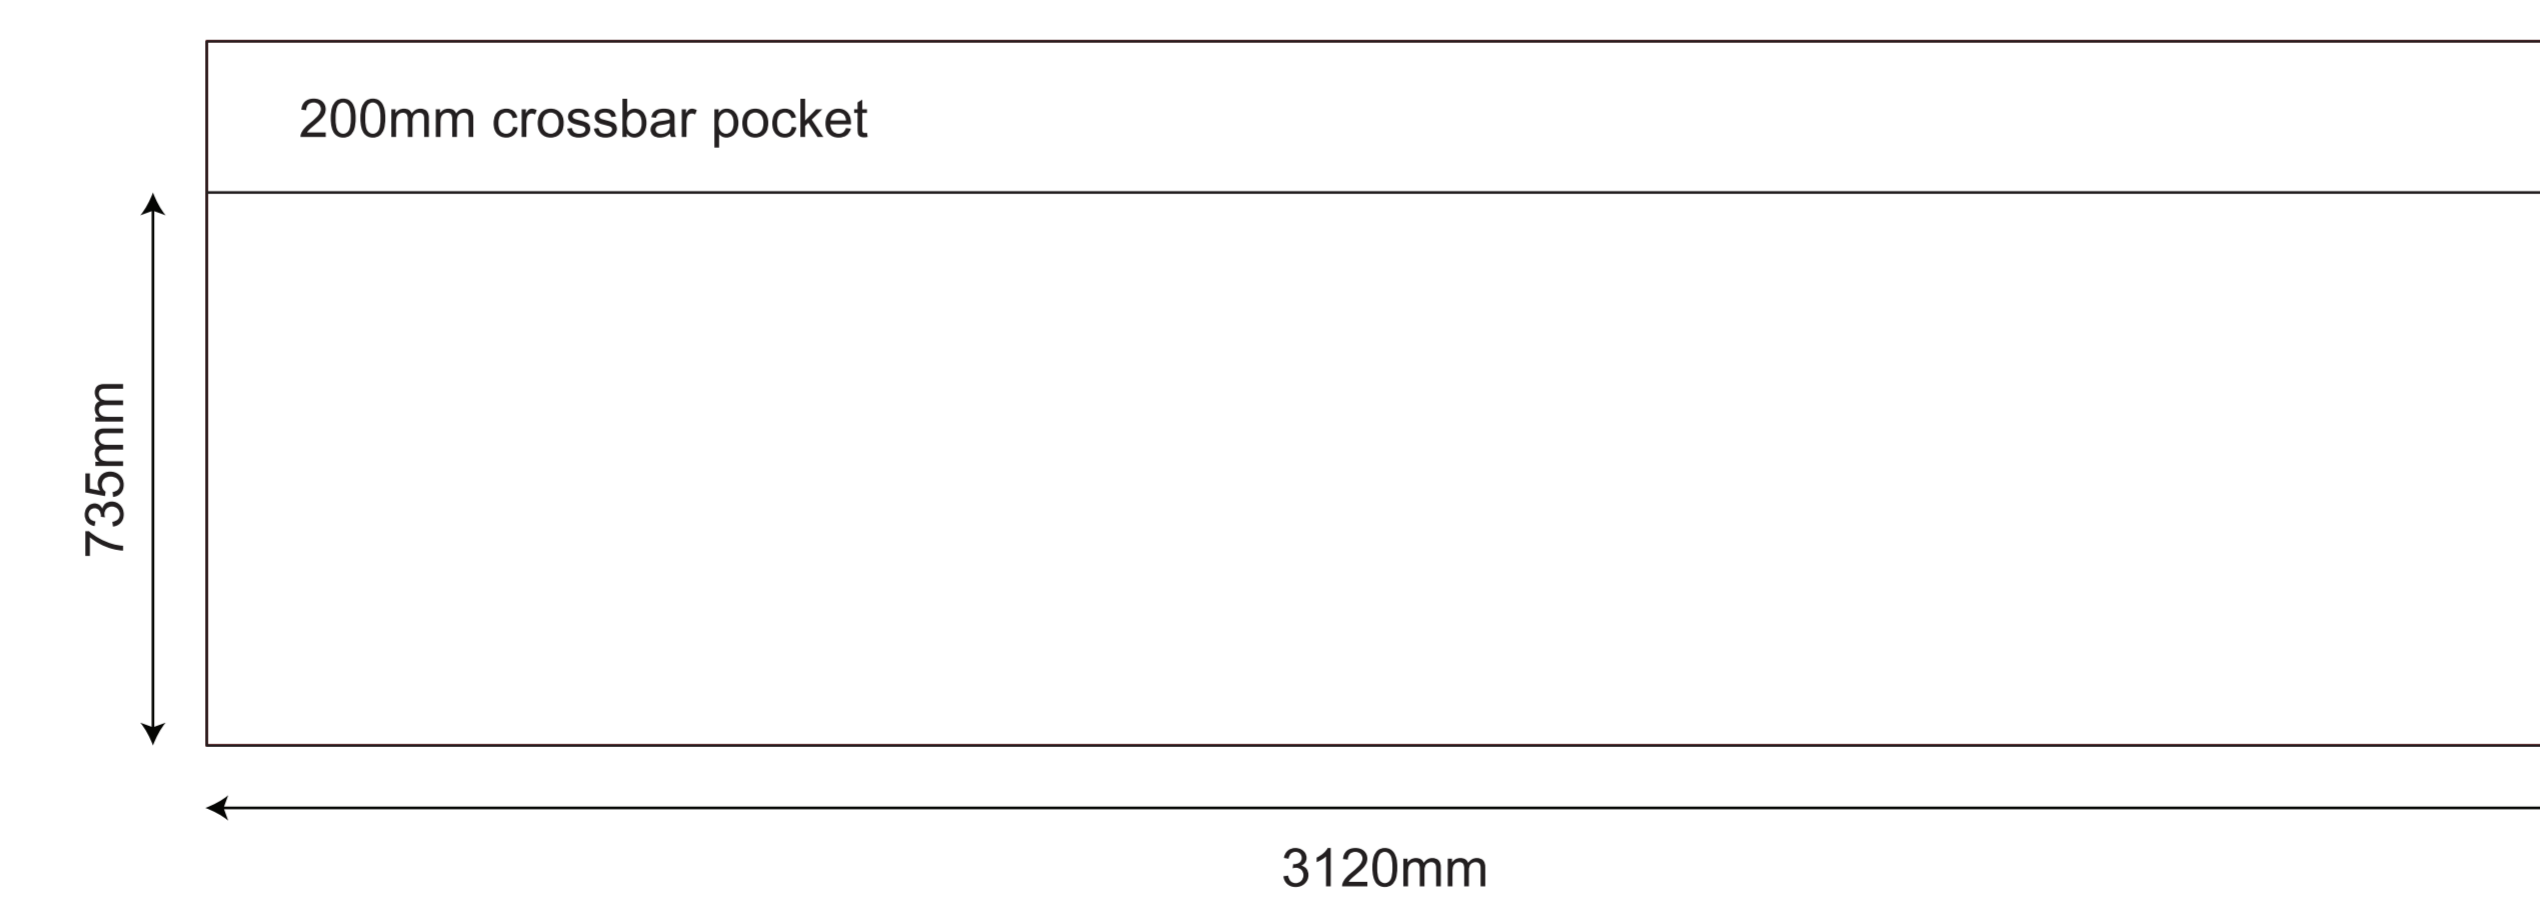

# 3x3 Rhino Gazebo - Vision Kit

OUTSIDE OF THE GAZEBO - LEFT SIDE

OUTSIDE OF THE GAZEBO - RIGHT SIDE

OUTSIDE OF THE GAZEBO - BACK SIDE

OUTSIDE OF THE GAZEBO - FRONT SIDE

INSIDE OF THE GAZEBO - BACK WALL

OUTSIDE OF THE GAZEBO - LEFT SIDE - half wall

OUTSIDE OF THE GAZEBO - RIGHT SIDE - half wall

INSIDE OF THE GAZEBO - LEFT SIDE - half wall

INSIDE OF THE GAZEBO - RIGHT SIDE - half wall