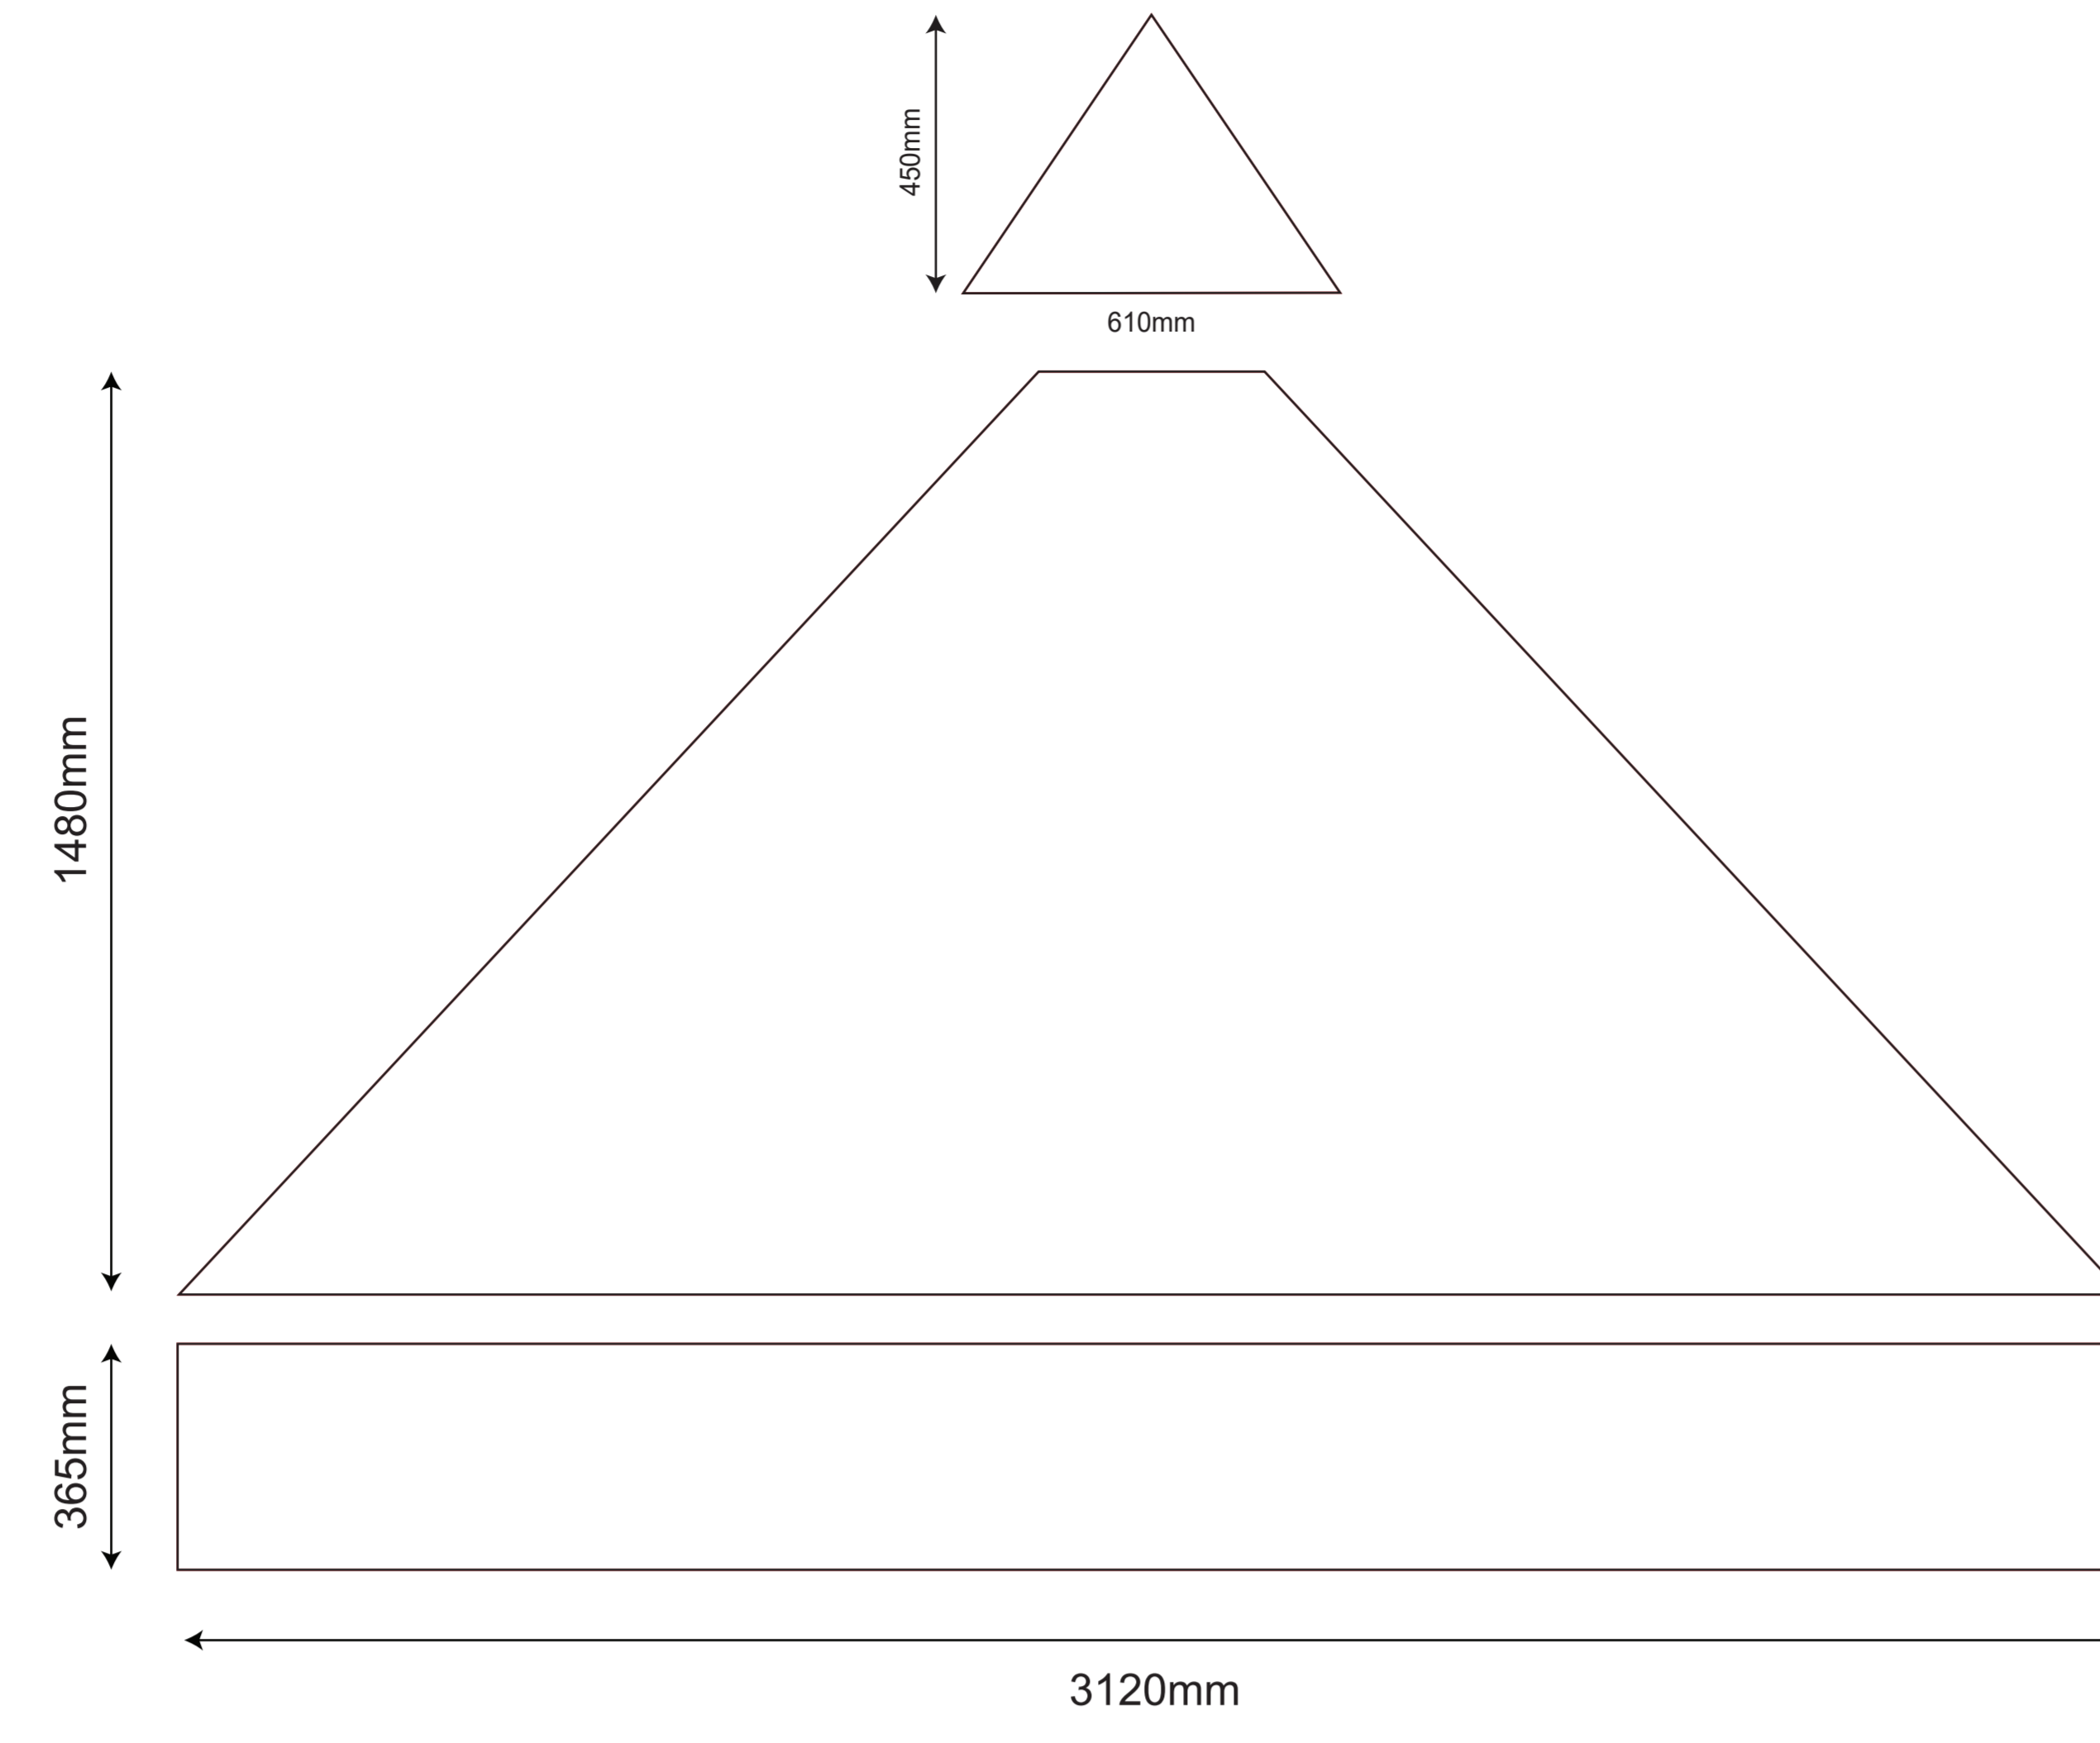

# 3x3 Rhino Gazebo - Vision Kit

OUTSIDE OF THE GAZEBO - LEFT SIDE

OUTSIDE OF THE GAZEBO - RIGHT SIDE

OUTSIDE OF THE GAZEBO - BACK SIDE

OUTSIDE OF THE GAZEBO - FRONT SIDE

INSIDE OF THE GAZEBO - BACK WALL

OUTSIDE OF THE GAZEBO - LEFT SIDE - half wall

OUTSIDE OF THE GAZEBO - RIGHT SIDE - half wall

INSIDE OF THE GAZEBO - LEFT SIDE - half wall

INSIDE OF THE GAZEBO - RIGHT SIDE - half wall