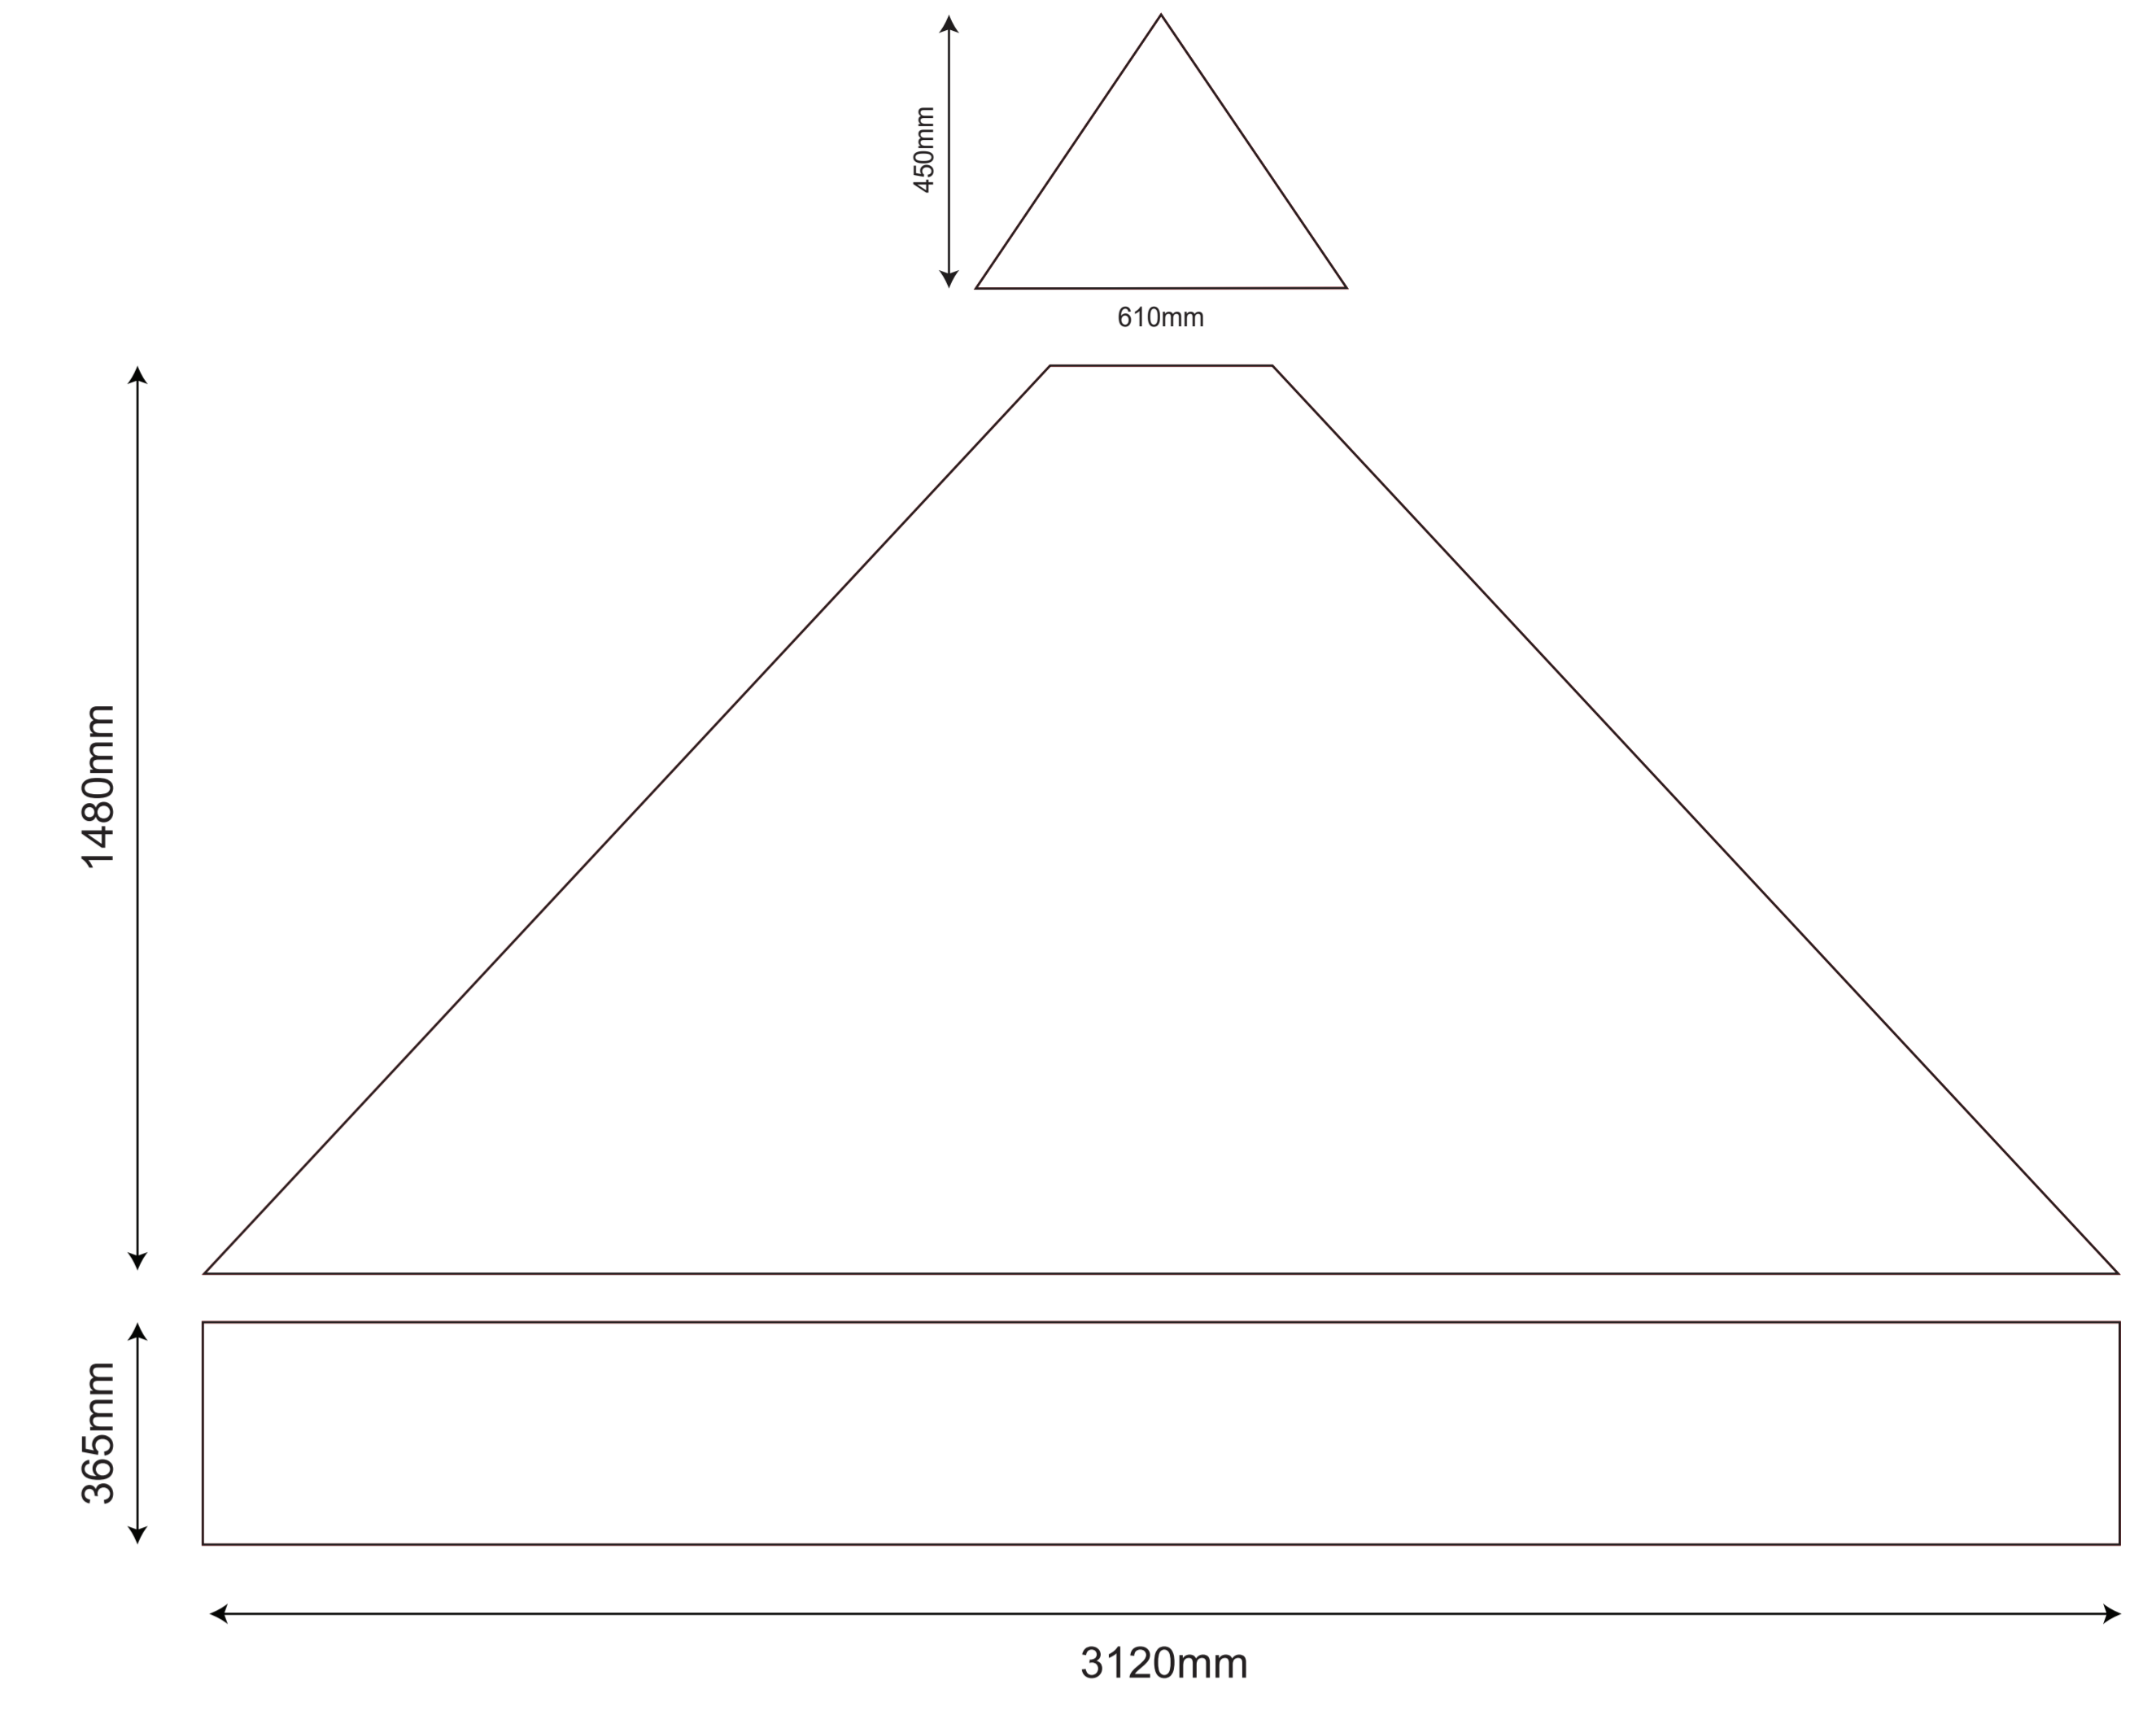

# 3x3 Rhino Gazebo - Vision Kit

OUTSIDE OF THE GAZEBO - LEFT SIDE

OUTSIDE OF THE GAZEBO - RIGHT SIDE

OUTSIDE OF THE GAZEBO - BACK SIDE

OUTSIDE OF THE GAZEBO - FRONT SIDE

INSIDE OF THE GAZEBO - BACK WALL

OUTSIDE OF THE GAZEBO - LEFT SIDE - half wall

OUTSIDE OF THE GAZEBO - RIGHT SIDE - half wall

INSIDE OF THE GAZEBO - LEFT SIDE - half wall

INSIDE OF THE GAZEBO - RIGHT SIDE - half wall