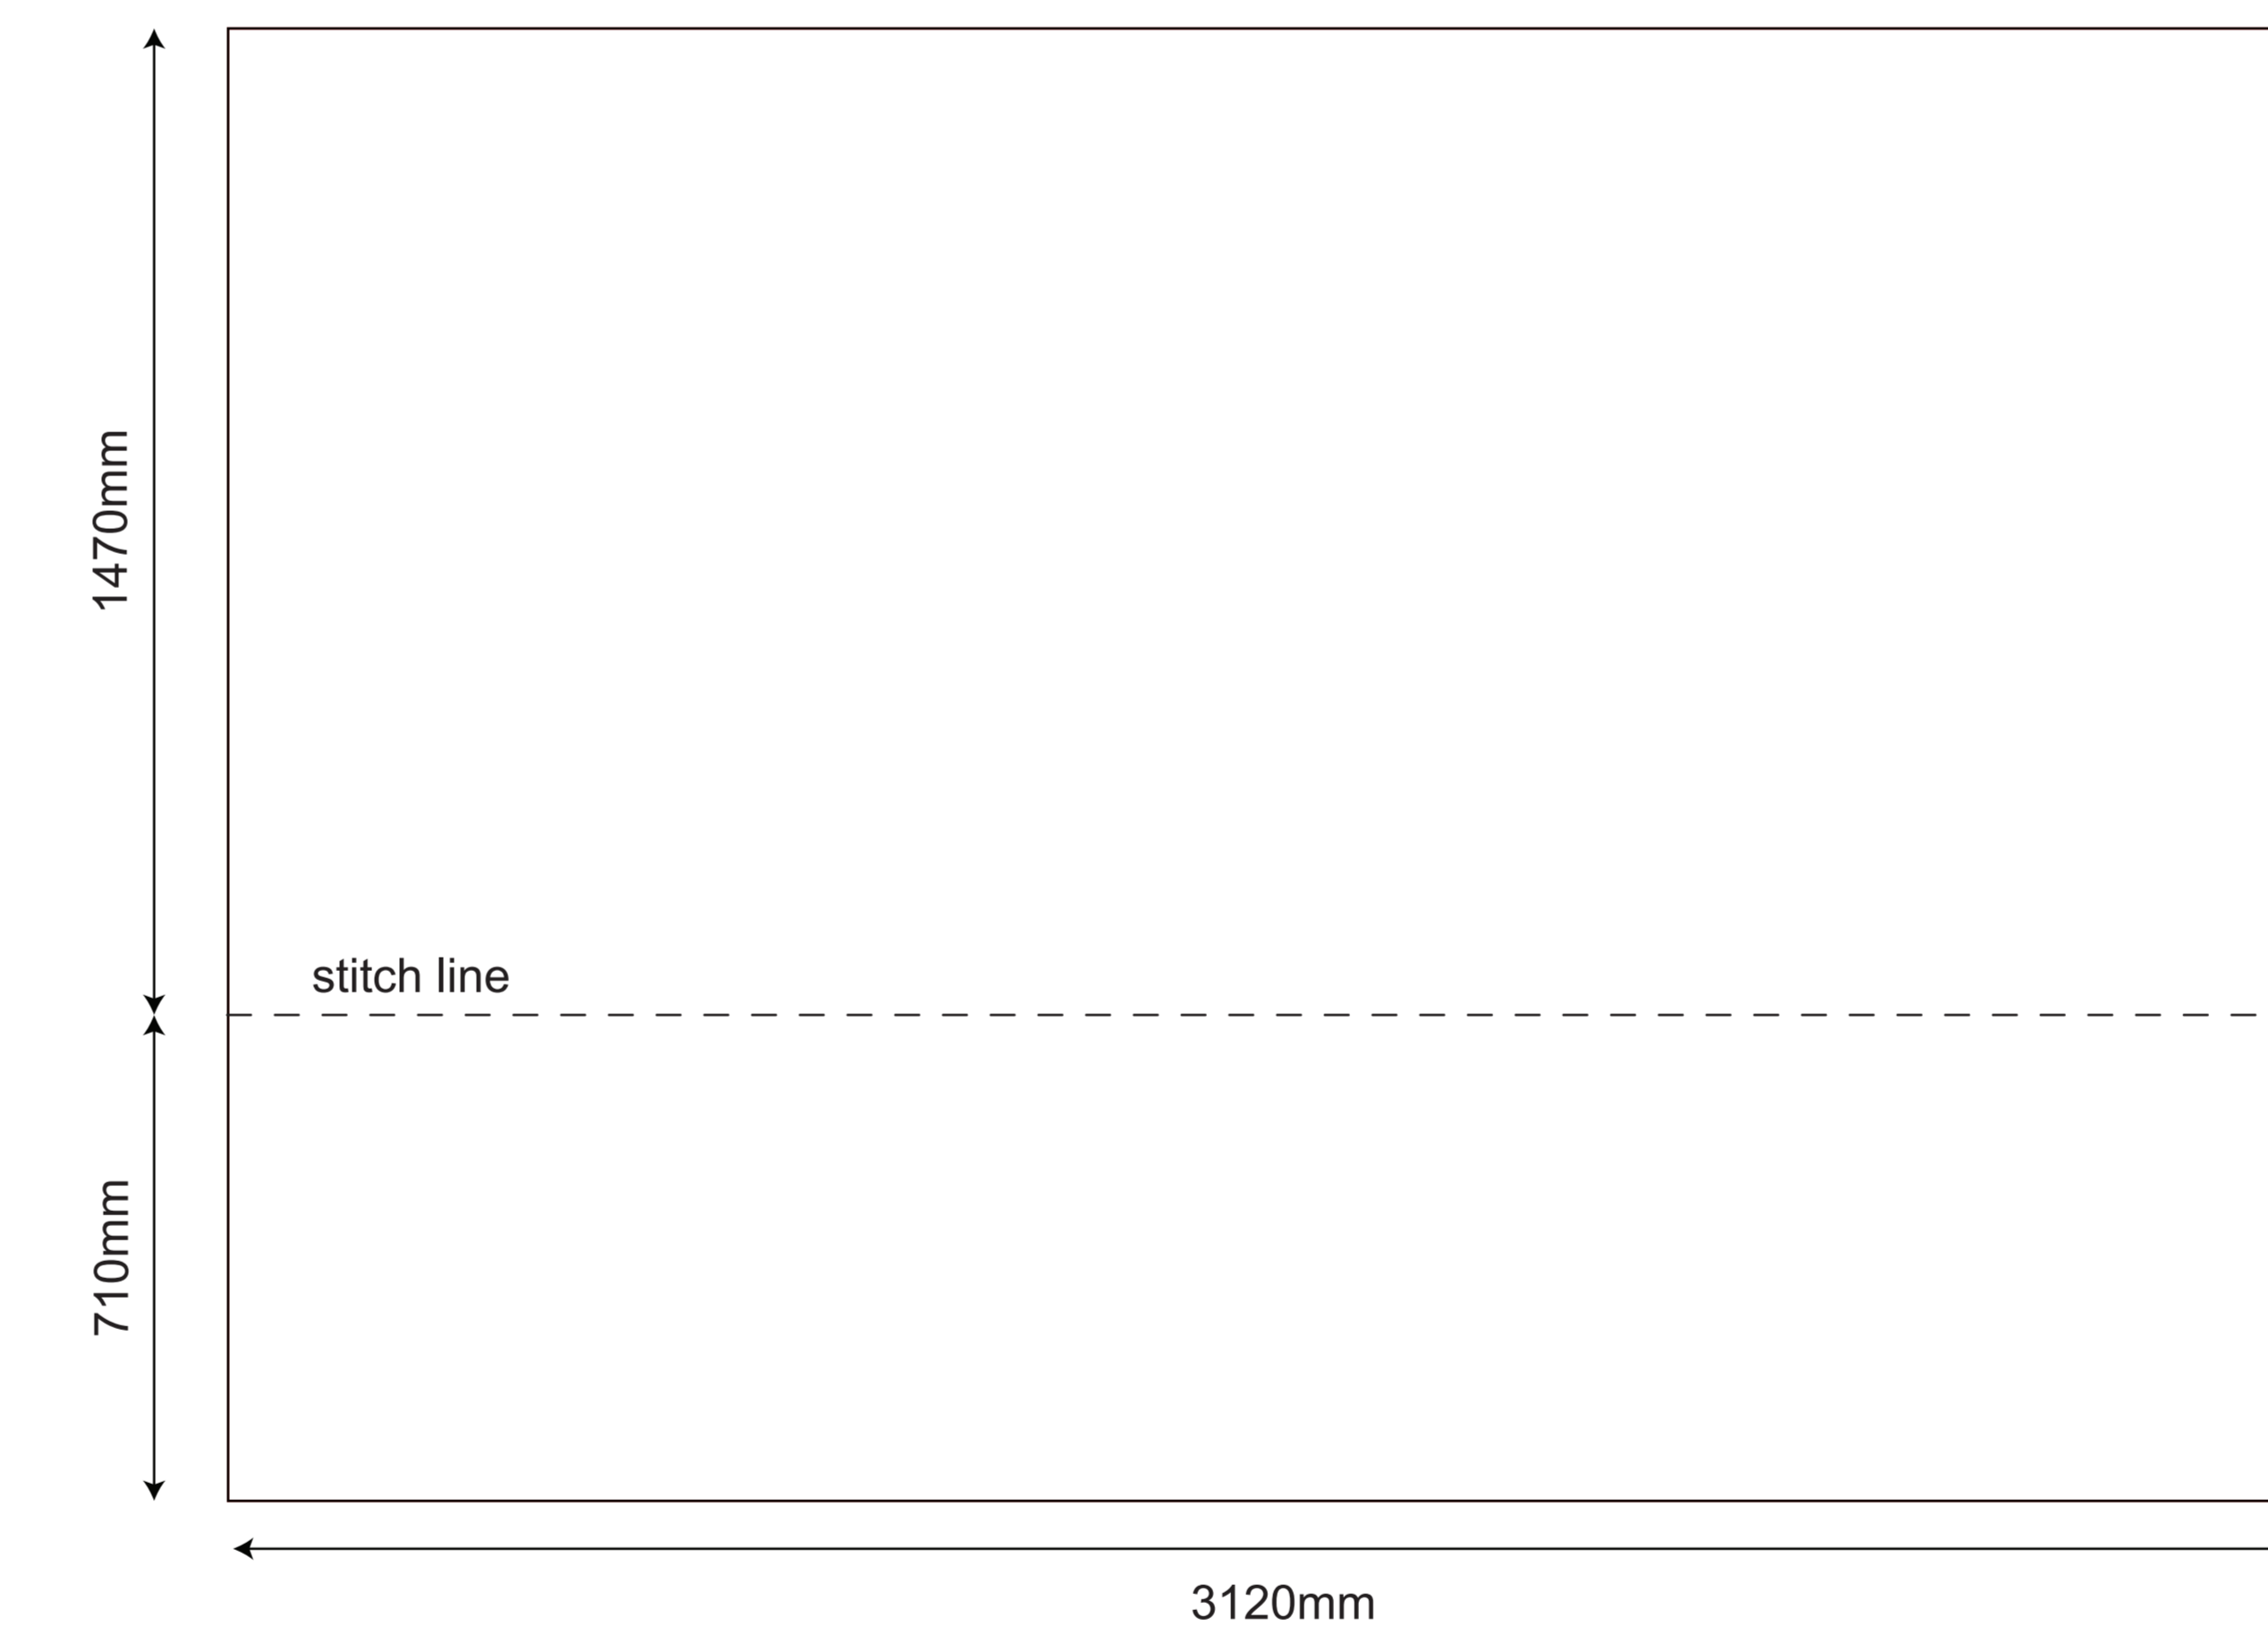

# 3x3 Rhino Gazebo - Vision Kit

OUTSIDE OF THE GAZEBO - LEFT SIDE

OUTSIDE OF THE GAZEBO - RIGHT SIDE

OUTSIDE OF THE GAZEBO - BACK SIDE

OUTSIDE OF THE GAZEBO - FRONT SIDE

INSIDE OF THE GAZEBO - BACK WALL

OUTSIDE OF THE GAZEBO - LEFT SIDE - half wall

OUTSIDE OF THE GAZEBO - RIGHT SIDE - half wall

INSIDE OF THE GAZEBO - LEFT SIDE - half wall

INSIDE OF THE GAZEBO - RIGHT SIDE - half wall