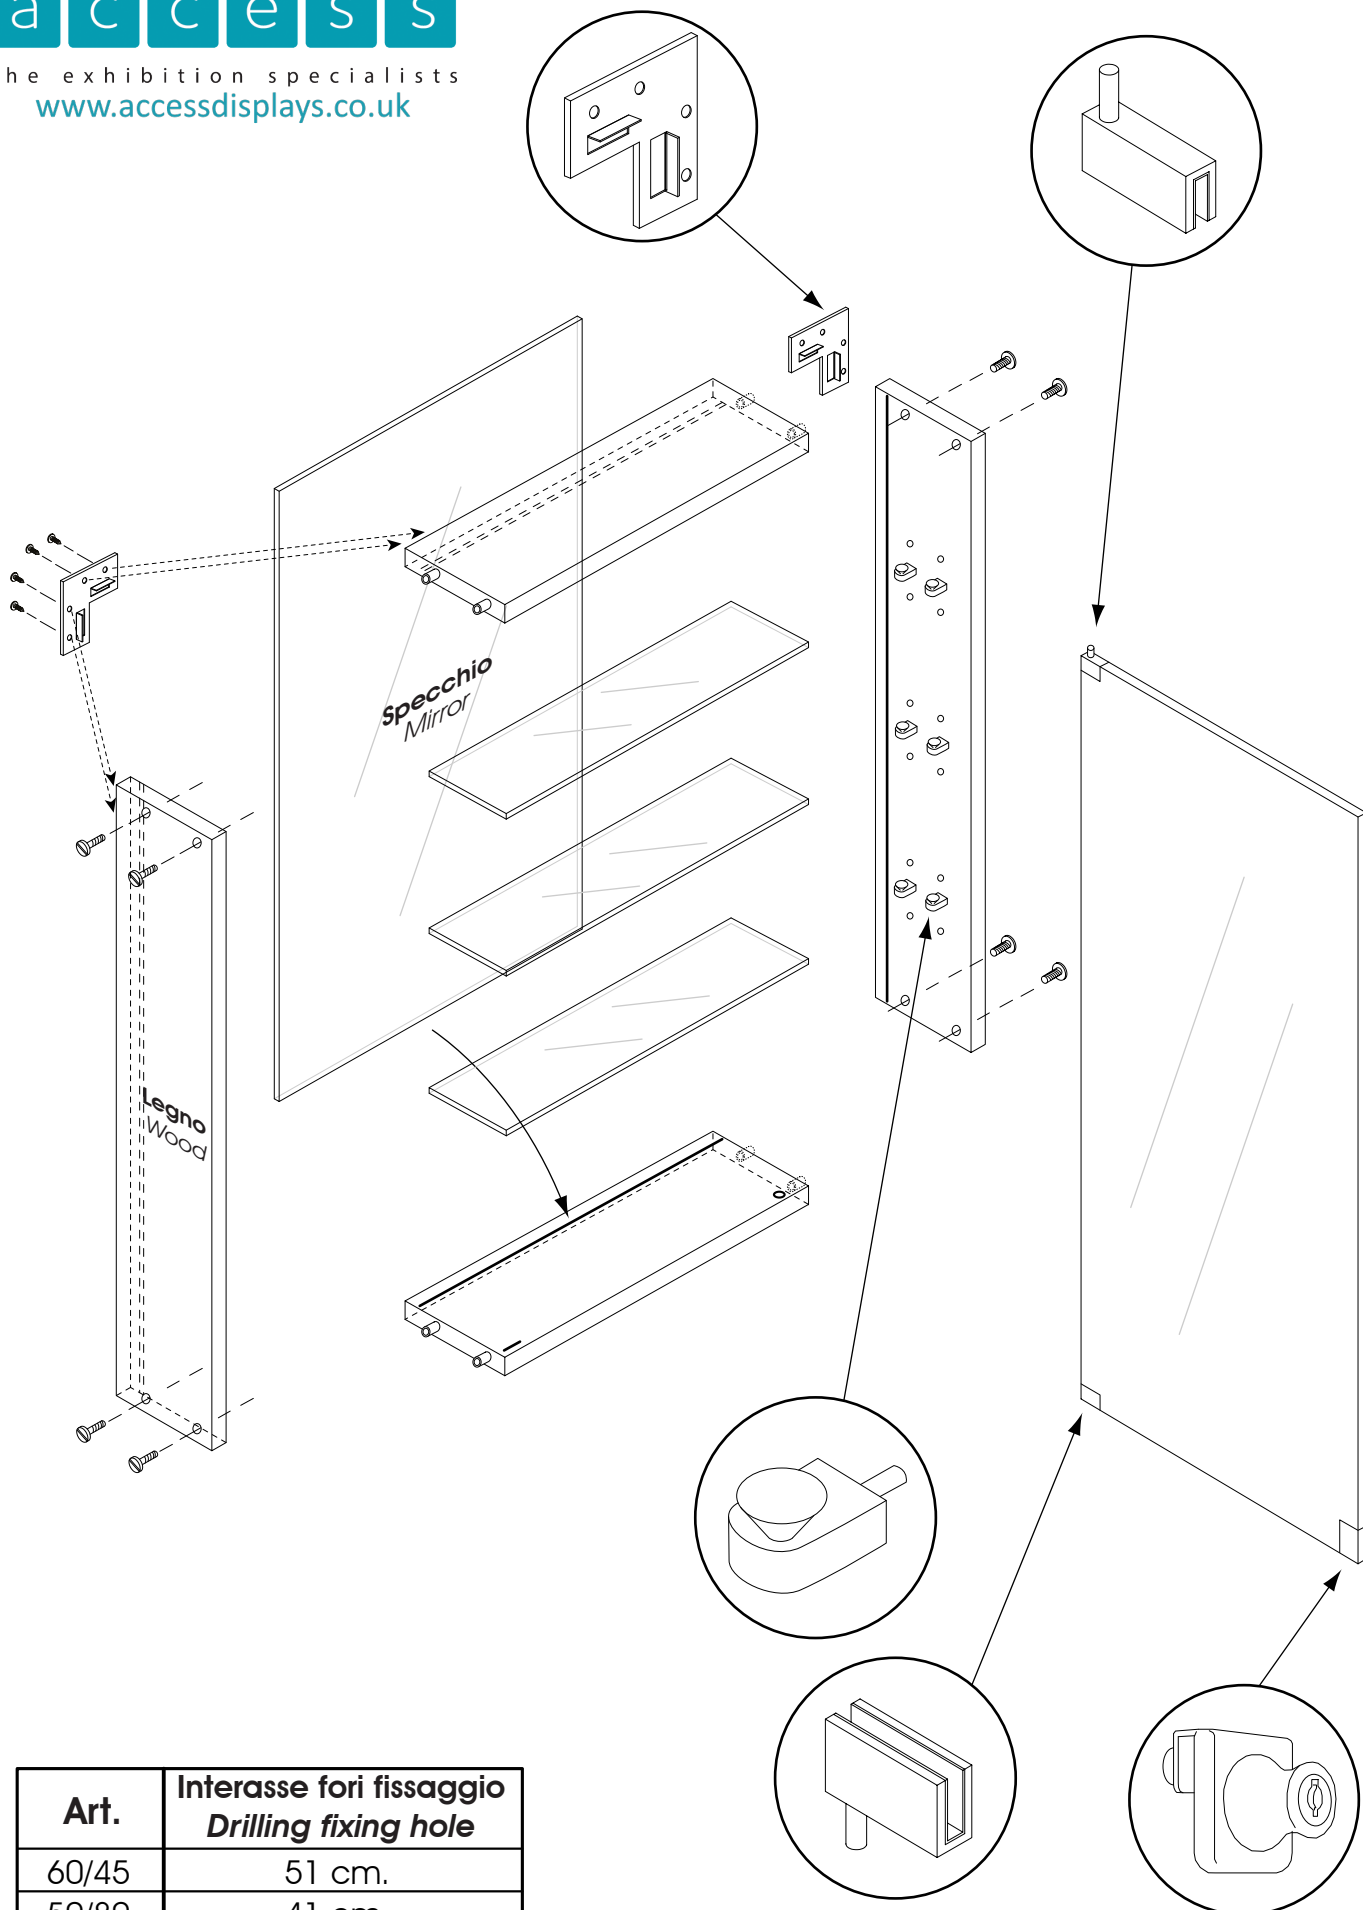

the exhibition specialists
www.accessdisplays.co.uk

Art.	Interasse fori fissaggio Drilling fixing hole
60/45	51 cm.
50/80	41 cm.