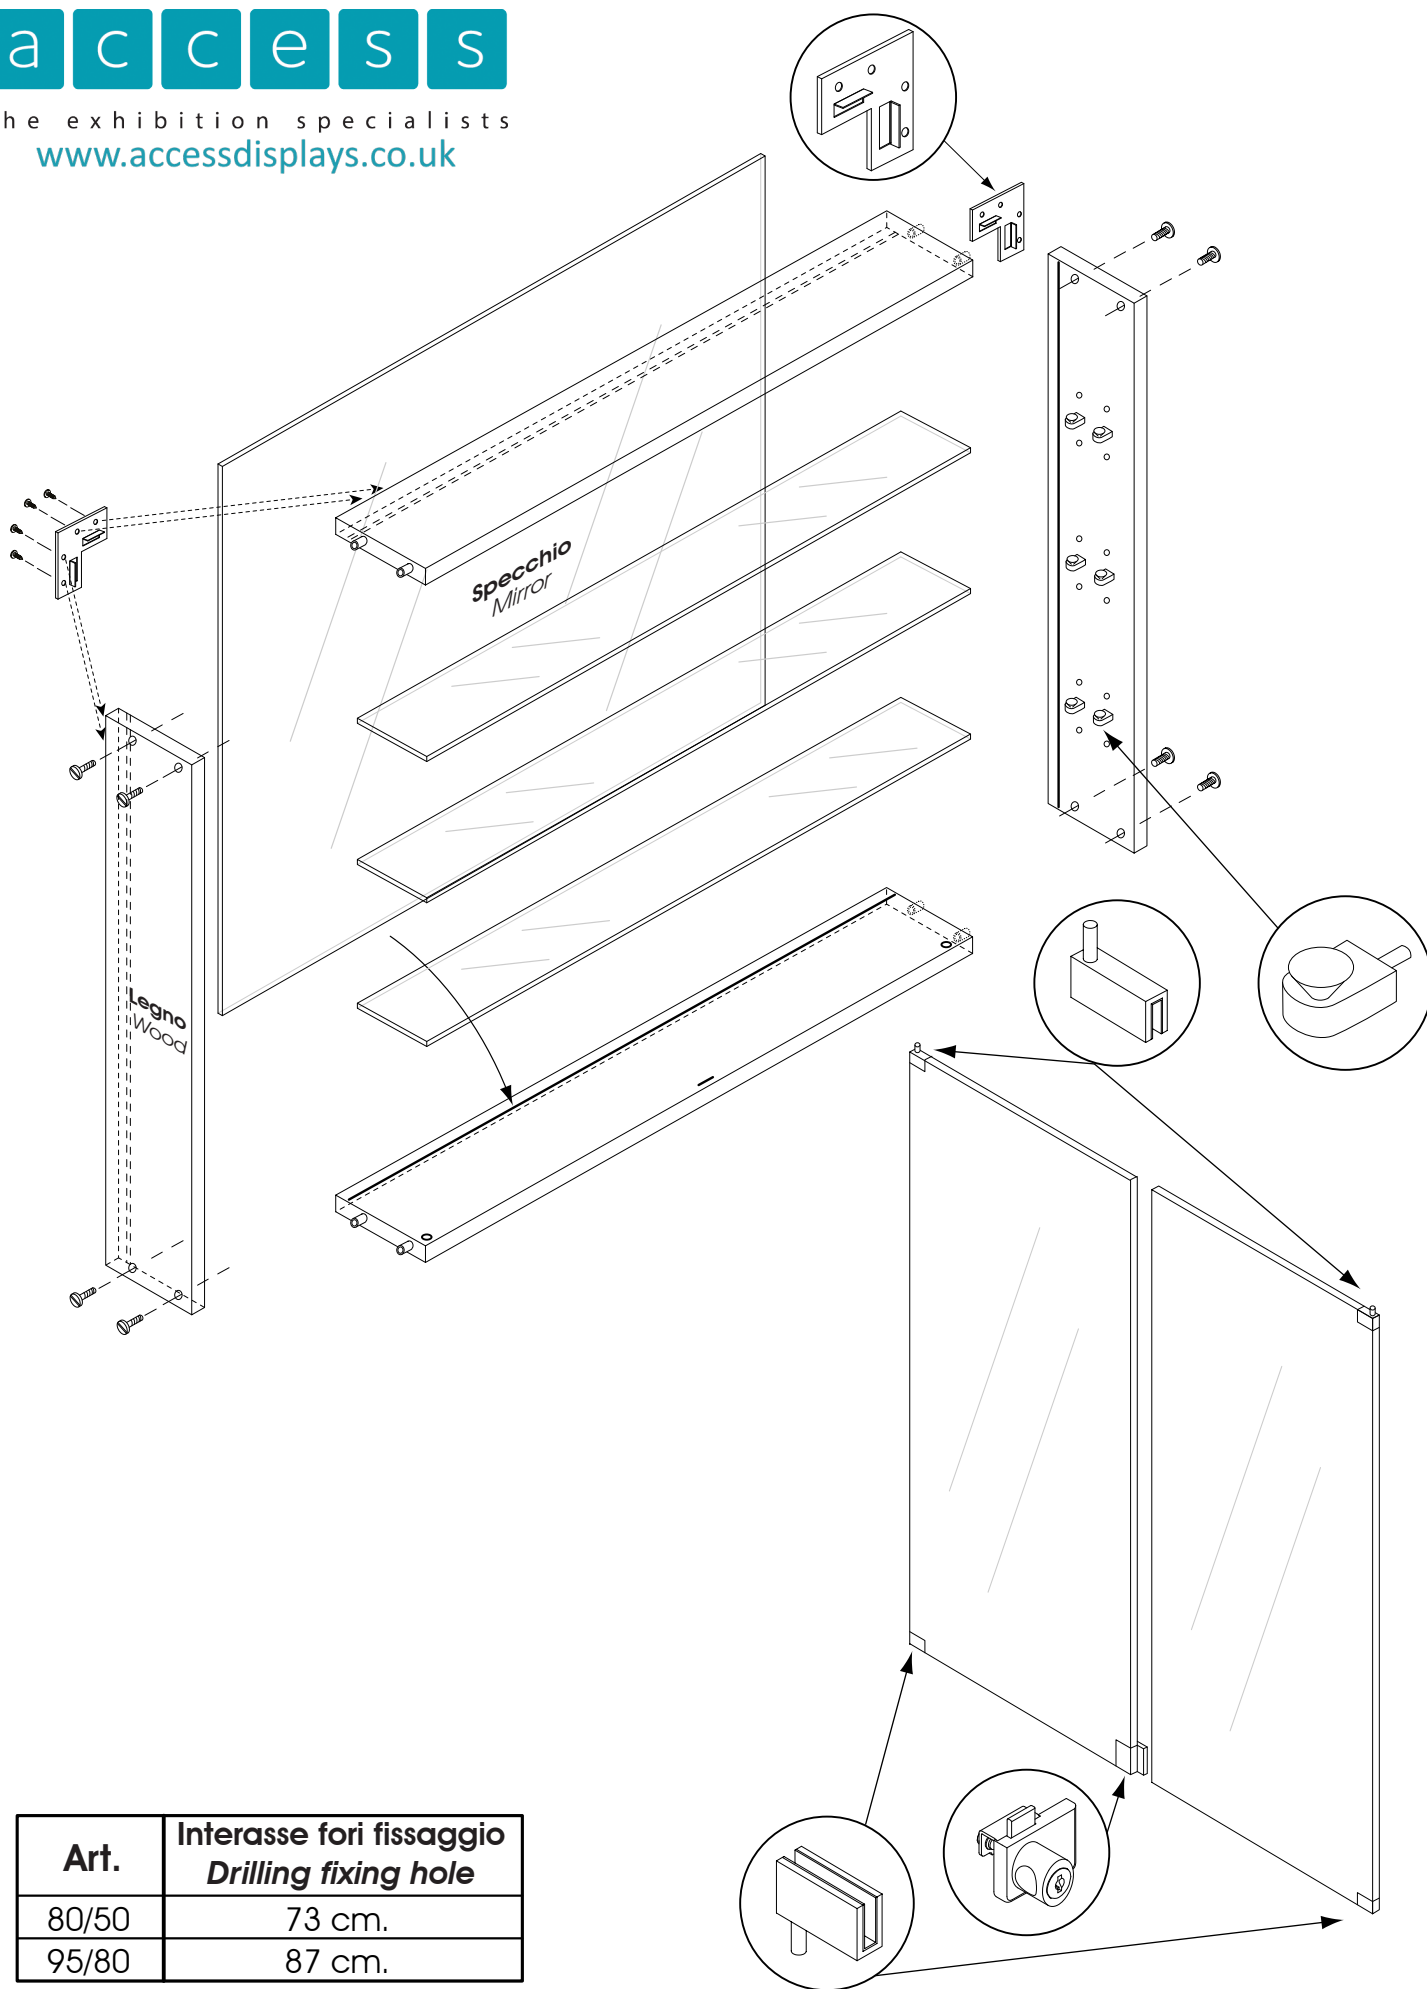

the exhibition specialists

[www.accessdisplays.co.uk](http://www.accessdisplays.co.uk)

Art.	Interasse fori fissaggio <i>Drilling fixing hole</i>
80/50	73 cm.
95/80	87 cm.